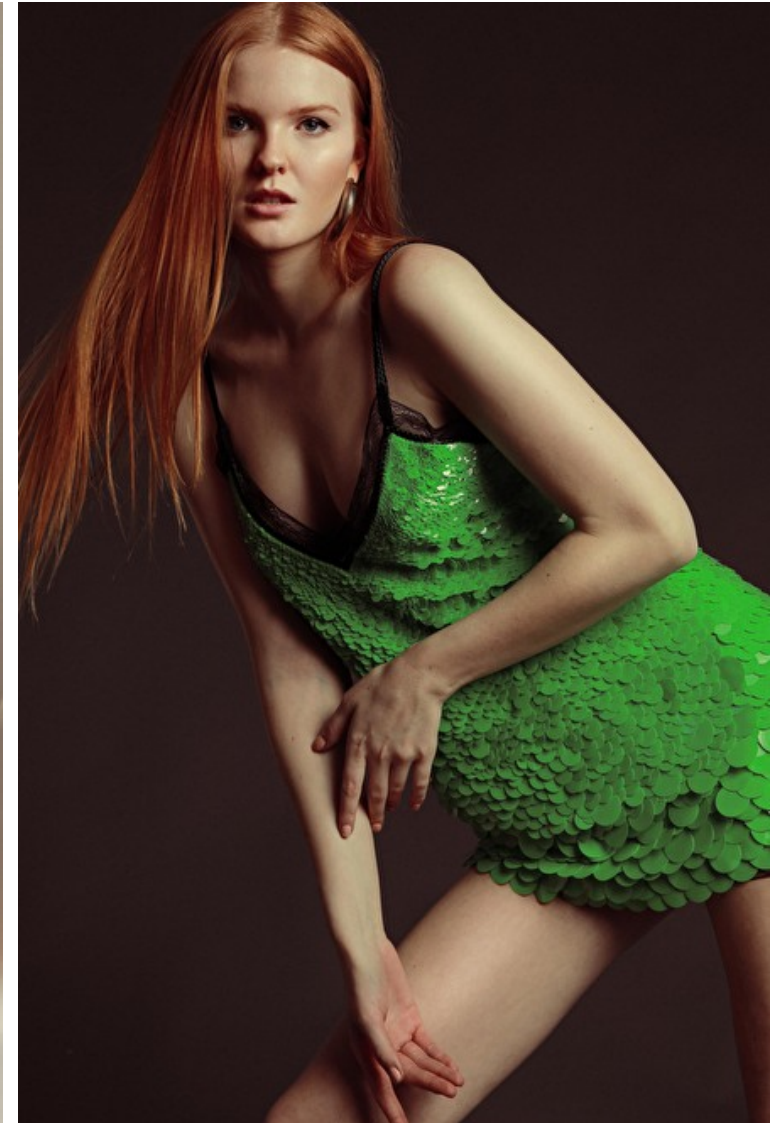

Select

MODEL MANAGEMENT

1400 Alton Rd Suite 103, Miami Beach, 33139, Florida, United States

Phone: (305) 672-6342 Fax: (305) 672-1749 Email: info.miami@selectmodel.com Website: <https://www.selectmodel.com/>

Demi Thomsen

Height 180cm / 5' 11.0"

Size EU/US 32 / 2

Bust 81cm / 32"

Waist 61cm / 24"

Hips 89cm / 35"

Shoes EU/US/UK 41.5 / 10 / 8

Eyes Blue

Hair Strawberry blonde