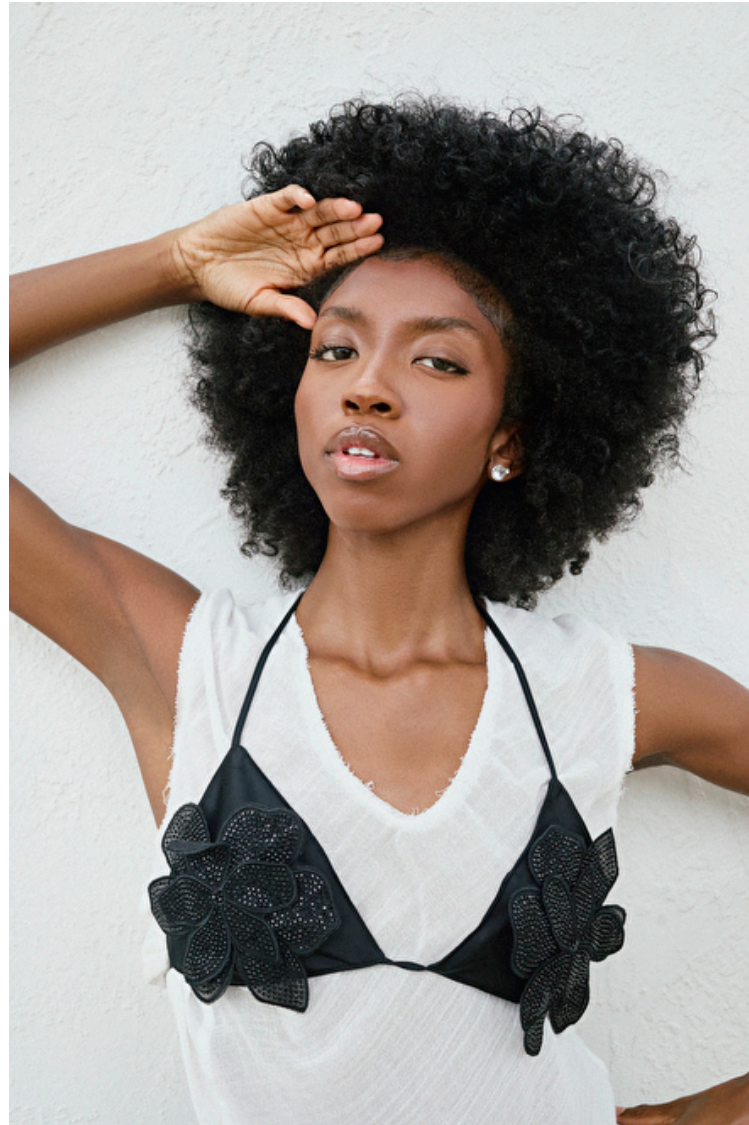

Denasia Pegues

Height 178cm / 5' 10.0"

Bust 81cm / 32"

Waist 68cm / 27"

Hips 86cm / 34"

Shoes EU/US/UK 40 / 9 / 7

Eyes Dark brown

Hair Black