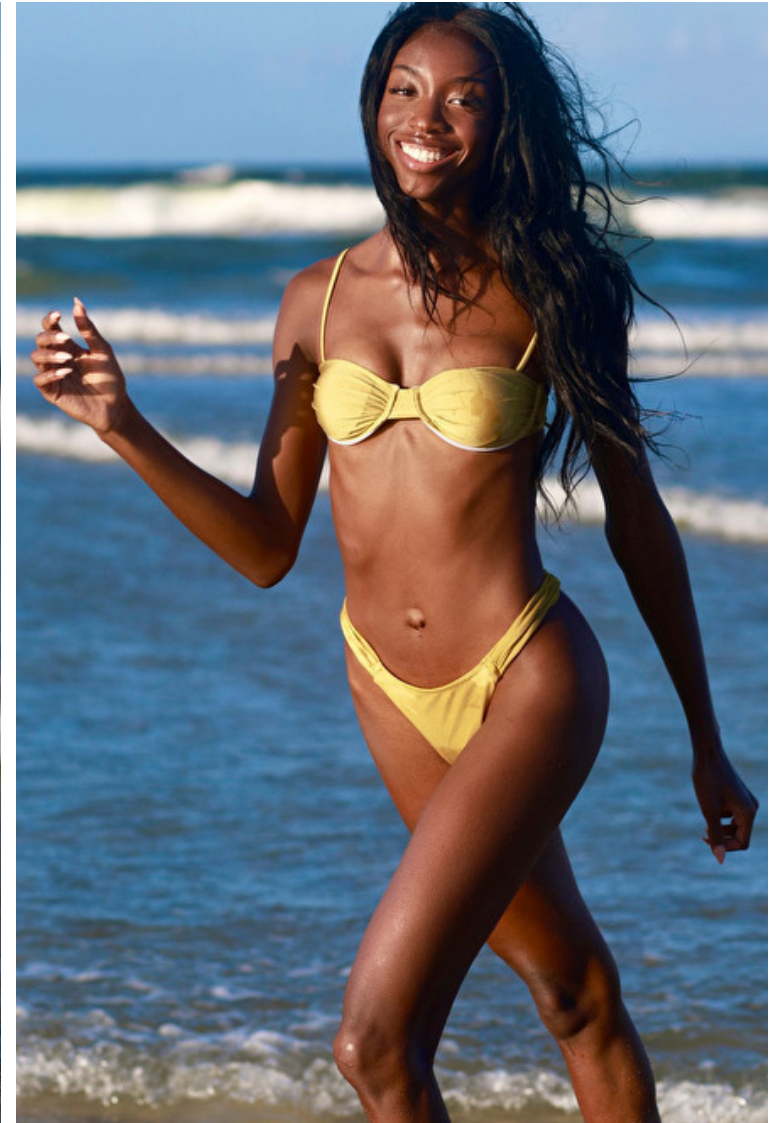

Denasia Pegues

Height 178cm / 5' 10.0"

Bust 81cm / 32"

Waist 68cm / 27"

Hips 86cm / 34"

Shoes EU/US/UK 40 / 9 / 7

Eyes Dark brown

Hair Black