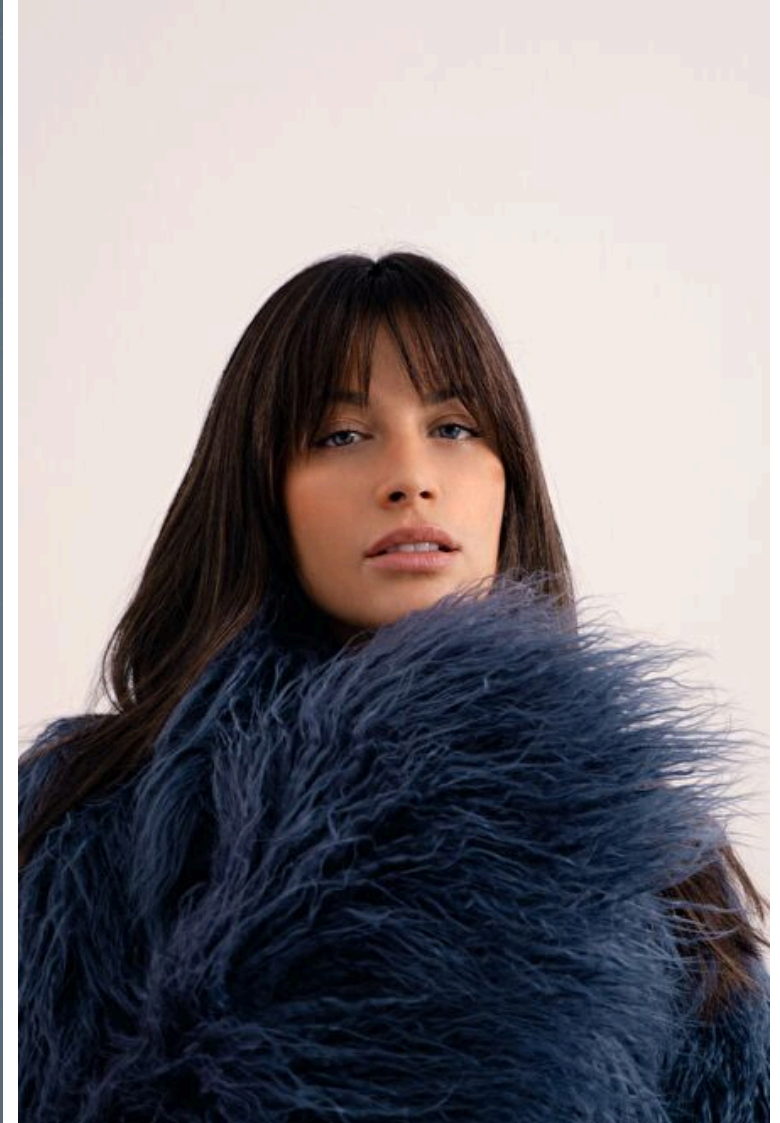

Desire Cordero

Height 178cm / 5' 10.0"

Bust 89cm / 35"

Waist 64cm / 25"

Hips 95cm / 37.5"

Shoes EU/US/UK 39 / 8 / 6

Eyes Green

Hair Light brown