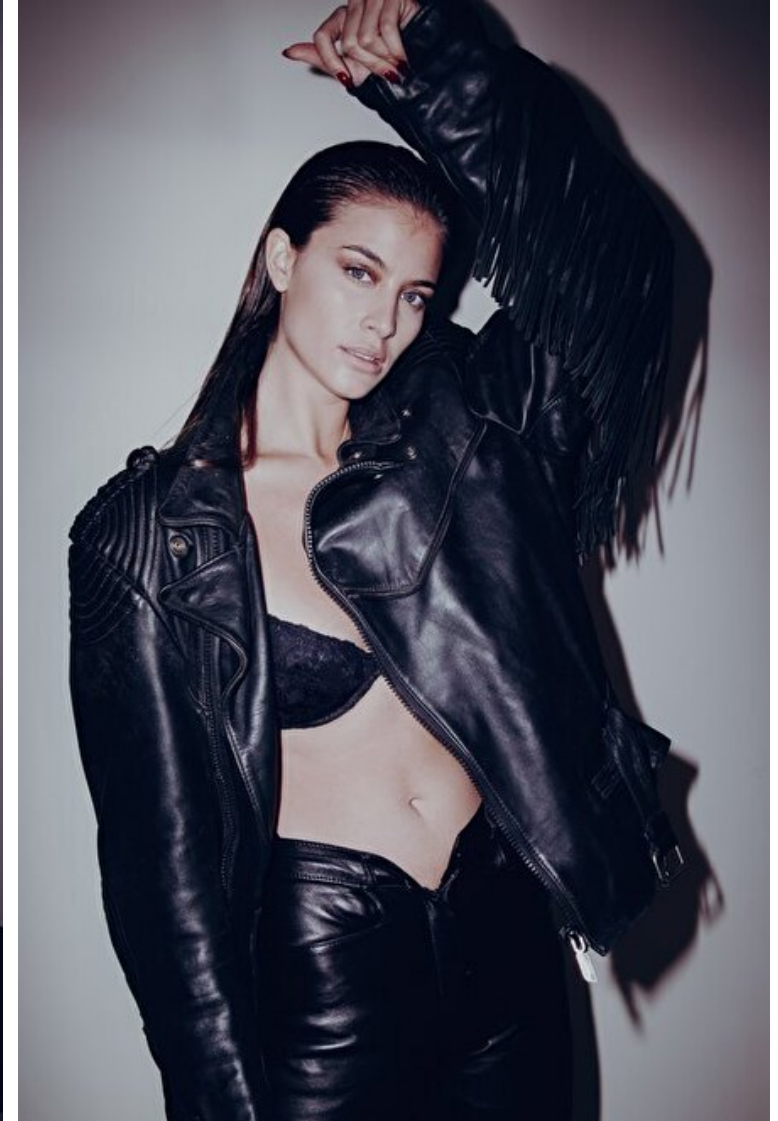

Desire Cordero

Height 178cm / 5' 10.0"

Bust 89cm / 35"

Waist 64cm / 25"

Hips 95cm / 37.5"

Shoes EU/US/UK 39 / 8 / 6

Eyes Green

Hair Light brown