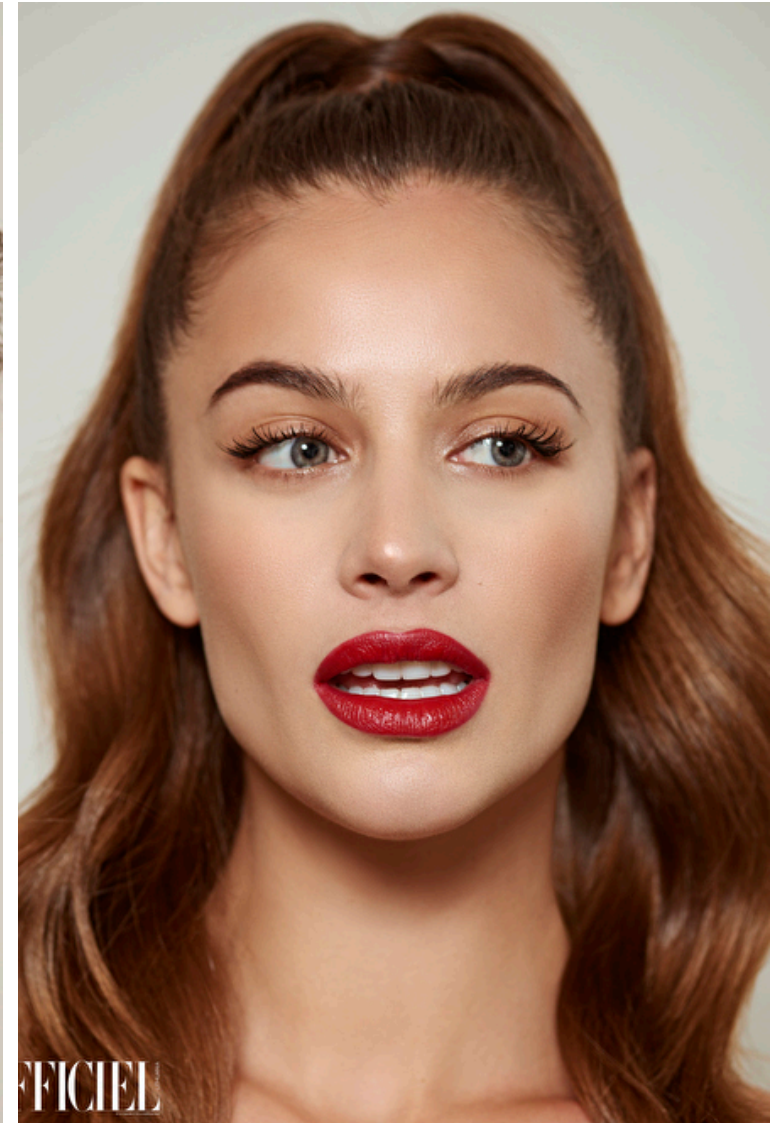

Desire Cordero

Height 178cm / 5' 10.0"

Bust 89cm / 35"

Waist 64cm / 25"

Hips 95cm / 37.5"

Shoes EU/US/UK 39 / 8 / 6

Eyes Green

Hair Light brown