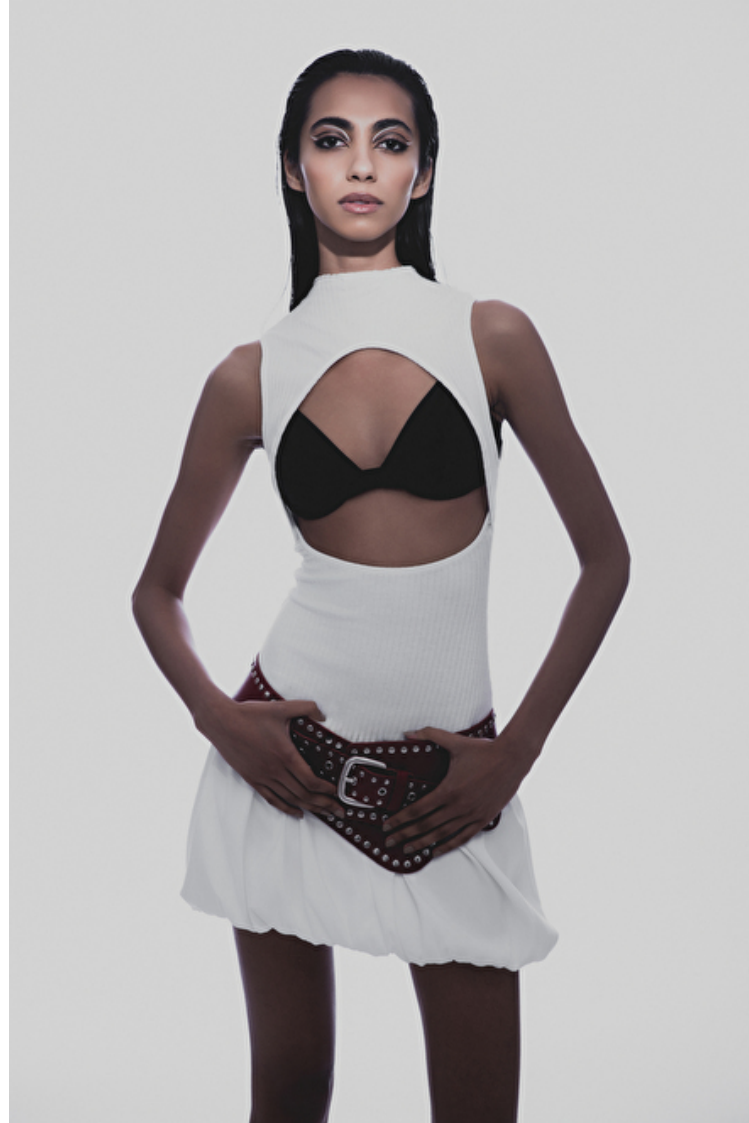

Dhriti

Height 175cm / 5' 9.0"

Bust 61cm / 24"

Waist 60cm / 23.5"

Hips 86cm / 34"

Shoes EU/US/UK 38.5 / 7.5 / 5

Eyes Brown

Hair Black