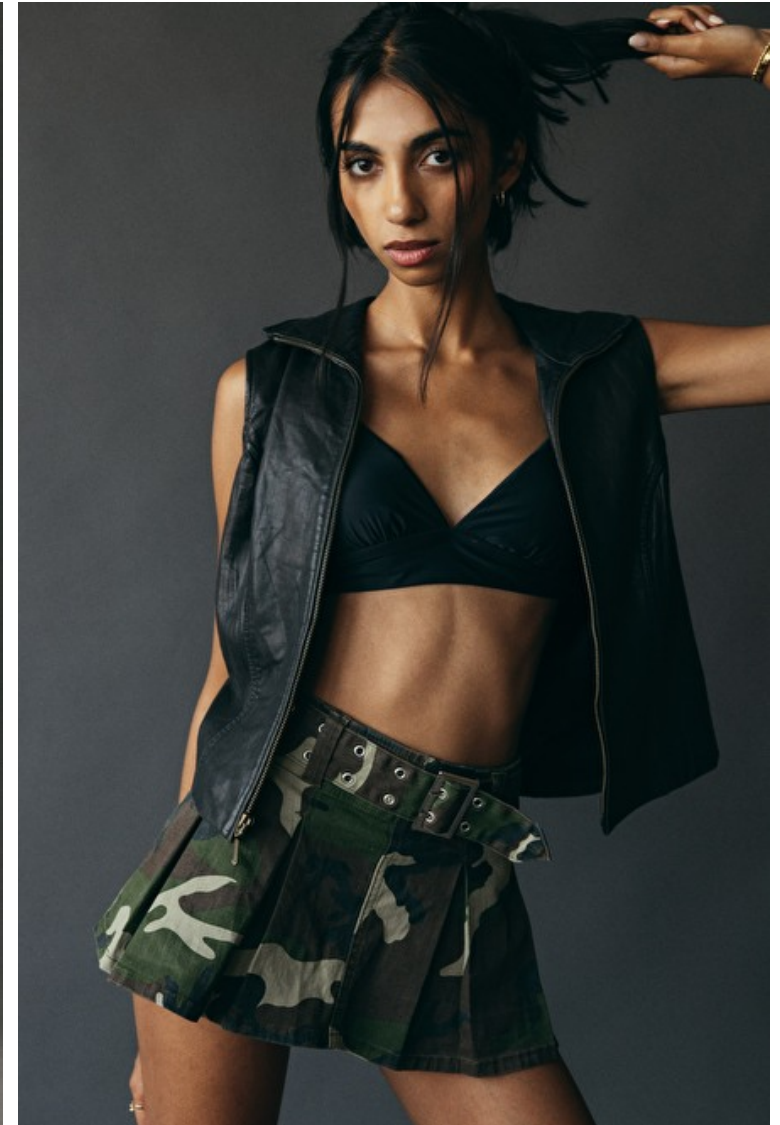

Dhriti

Height 175cm / 5' 9.0"

Bust 61cm / 24"

Waist 60cm / 23.5"

Hips 86cm / 34"

Shoes EU/US/UK 38.5 / 7.5 / 5

Eyes Brown

Hair Black