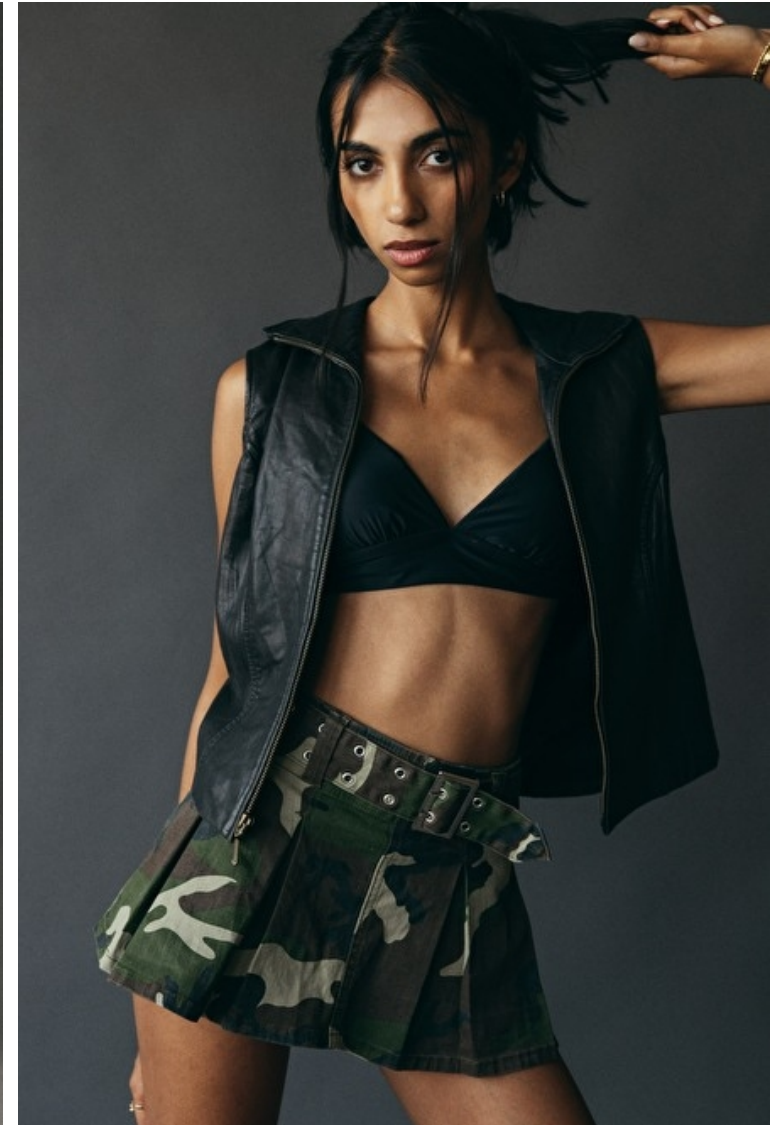

Dhriti

Height 175cm / 5' 9.0"

Bust 61cm / 24"

Waist 60cm / 23.5"

Hips 86cm / 34"

Shoes EU/US/UK 38.5 / 7.5 / 5

Eyes Brown

Hair Black