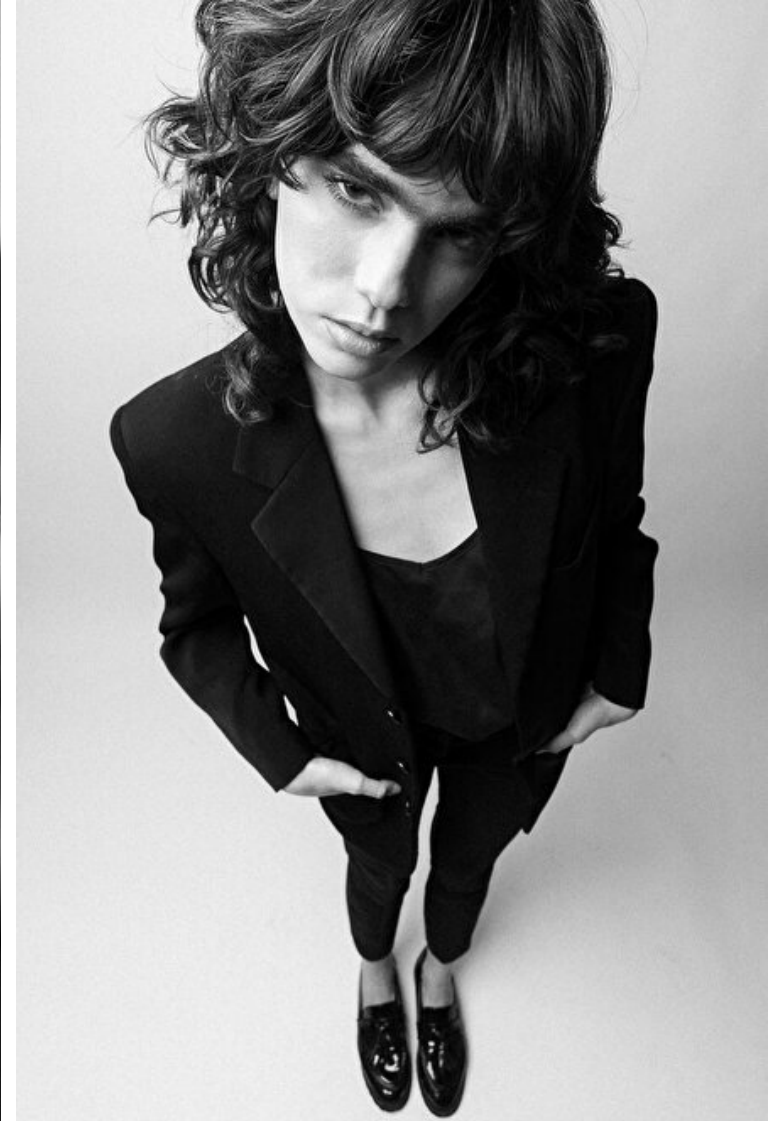

Select

MODEL MANAGEMENT

1400 Alton Rd Suite 103, Miami Beach, 33139, Florida, United States

Phone: (305) 672-6342 Fax: (305) 672-1749 Email: info.miami@selectmodel.com Website: <https://www.selectmodel.com/>

Diane

Height 173cm / 5' 8.0"

Size EU/US 34 / 4

Bust 81cm / 32"

Waist 63cm / 25"

Hips 89cm / 35"

Shoes EU/US/UK 39.5 / 8.5 / 6

Eyes Hazel

Hair Brown