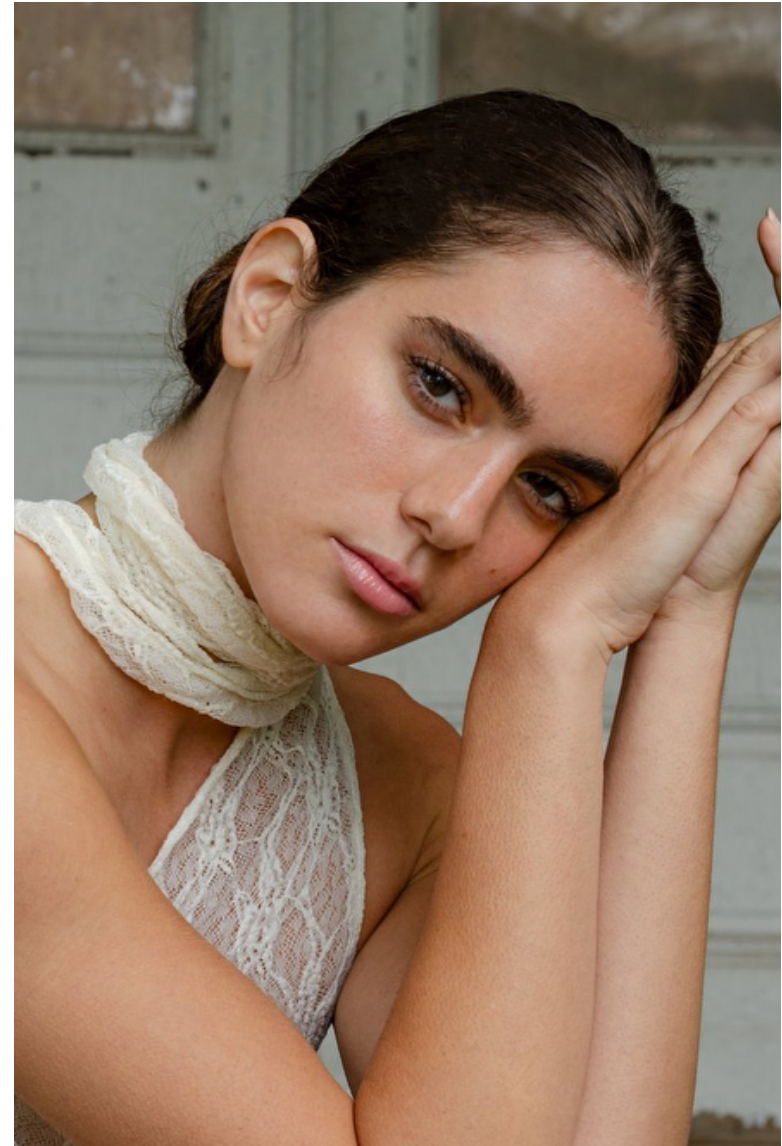

Select

MODEL MANAGEMENT

1400 Alton Rd Suite 103, Miami Beach, 33139, Florida, United States

Phone: (305) 672-6342 Fax: (305) 672-1749 Email: info.miami@selectmodel.com Website: <https://www.selectmodel.com/>

Diane

Height 173cm / 5' 8.0"

Size EU/US 34 / 4

Bust 81cm / 32"

Waist 63cm / 25"

Hips 89cm / 35"

Shoes EU/US/UK 39.5 / 8.5 / 6

Eyes Hazel

Hair Brown