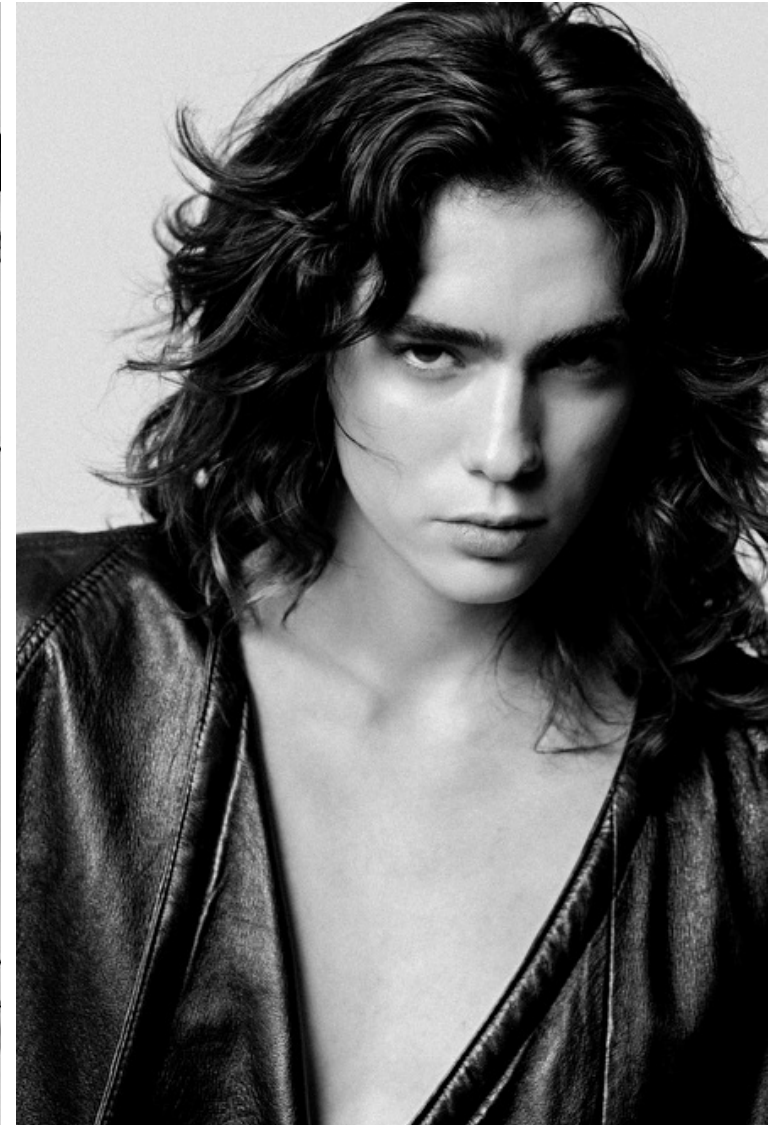

Select

MODEL MANAGEMENT

1400 Alton Rd Suite 103, Miami Beach, 33139, Florida, United States

Phone: (305) 672-6342 Fax: (305) 672-1749 Email: info.miami@selectmodel.com Website: <https://www.selectmodel.com/>

Diane

Height 173cm / 5' 8.0"

Size EU/US 34 / 4

Bust 81cm / 32"

Waist 63cm / 25"

Hips 89cm / 35"

Shoes EU/US/UK 39.5 / 8.5 / 6

Eyes Hazel

Hair Brown