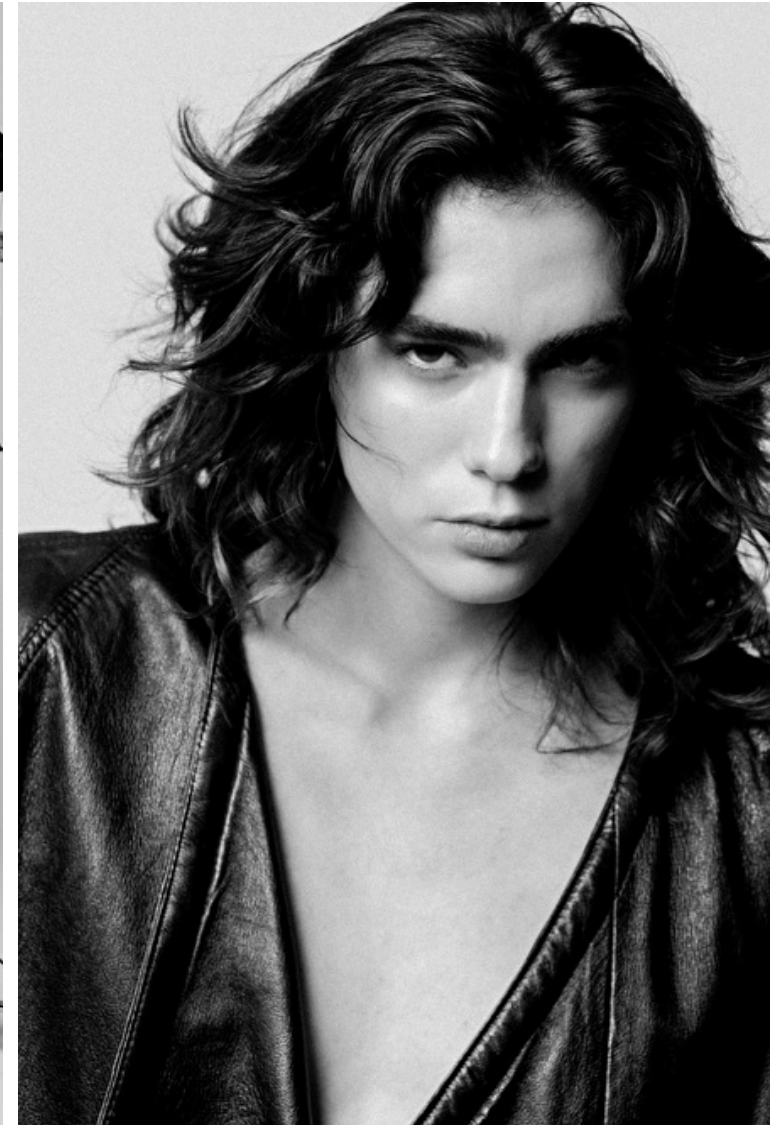

Select

MODEL MANAGEMENT

1400 Alton Rd Suite 103, Miami Beach, 33139, Florida, United States

Phone: (305) 672-6342 Fax: (305) 672-1749 Email: info.miami@selectmodel.com Website: <https://www.selectmodel.com/>

Diane

Height 173cm / 5' 8.0"

Size EU/US 34 / 4

Bust 81cm / 32"

Waist 63cm / 25"

Hips 89cm / 35"

Shoes EU/US/UK 39.5 / 8.5 / 6

Eyes Hazel

Hair Brown