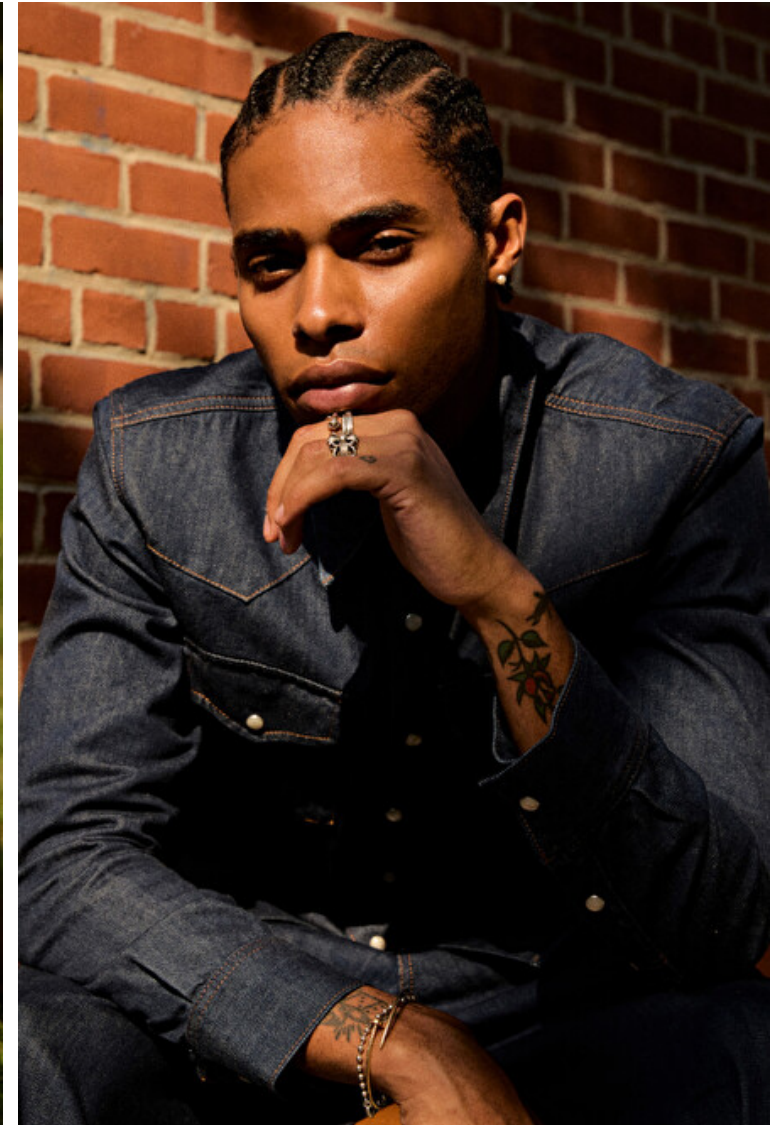

Select

MODEL MANAGEMENT

1400 Alton Rd Suite 103, Miami Beach, 33139, Florida, United States

Phone: (305) 672-6342 Fax: (305) 672-1749 Email: info.miami@selectmodel.com Website: <https://www.selectmodel.com/>

Dimitry Callixte

Height 189cm / 6' 2.5"

Chest 94cm / 37"

Waist 81cm / 32"

Shoes EU/US/UK 44.5 / 11.5 /
10

Eyes Brown

Hair Black

Inseam 84cm / 33"

Suit size 50cm / 40"

Suit cut Long