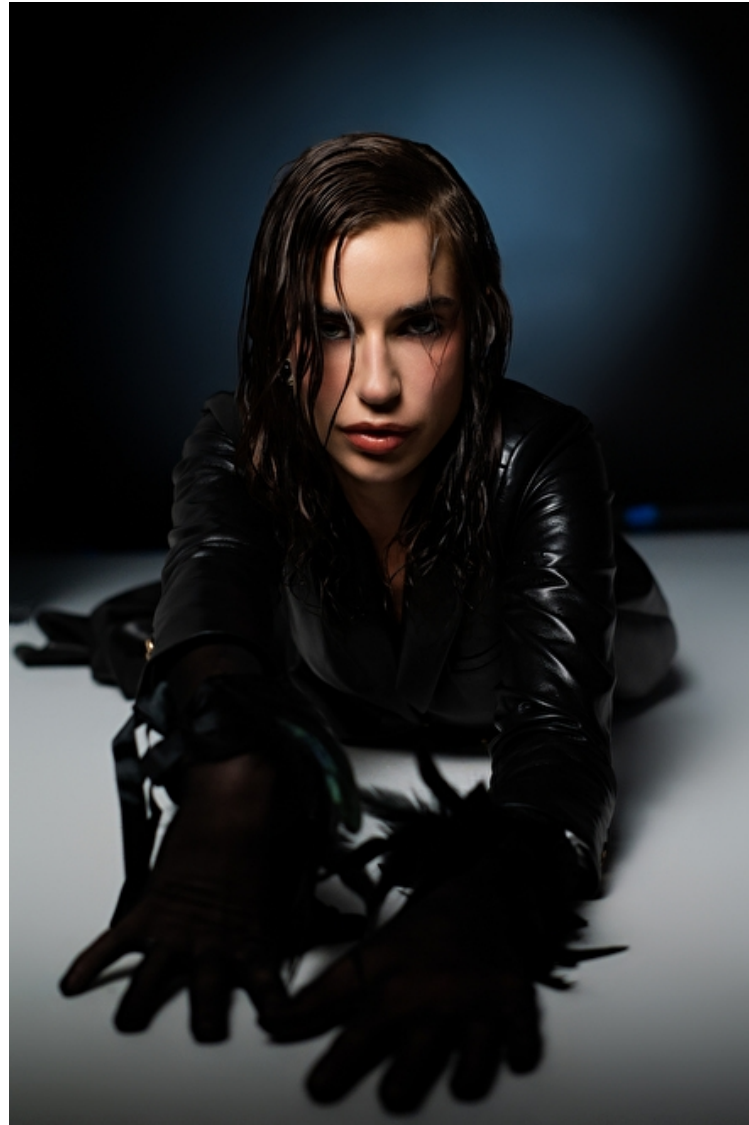

Select

MODEL MANAGEMENT

1400 Alton Rd Suite 103, Miami Beach, 33139, Florida, United States

Phone: (305) 672-6342 Fax: (305) 672-1749 Email: info.miami@selectmodel.com Website: <https://www.selectmodel.com/>

Dunja Milatovic

Height 180cm / 5' 11.0"

Bust 86cm / 34"

Waist 64cm / 25"

Hips 90cm / 35.5"

Shoes EU/US/UK 40.5 / 9.5 / 7

Hair Brown

Eyes Blue green

Cup B