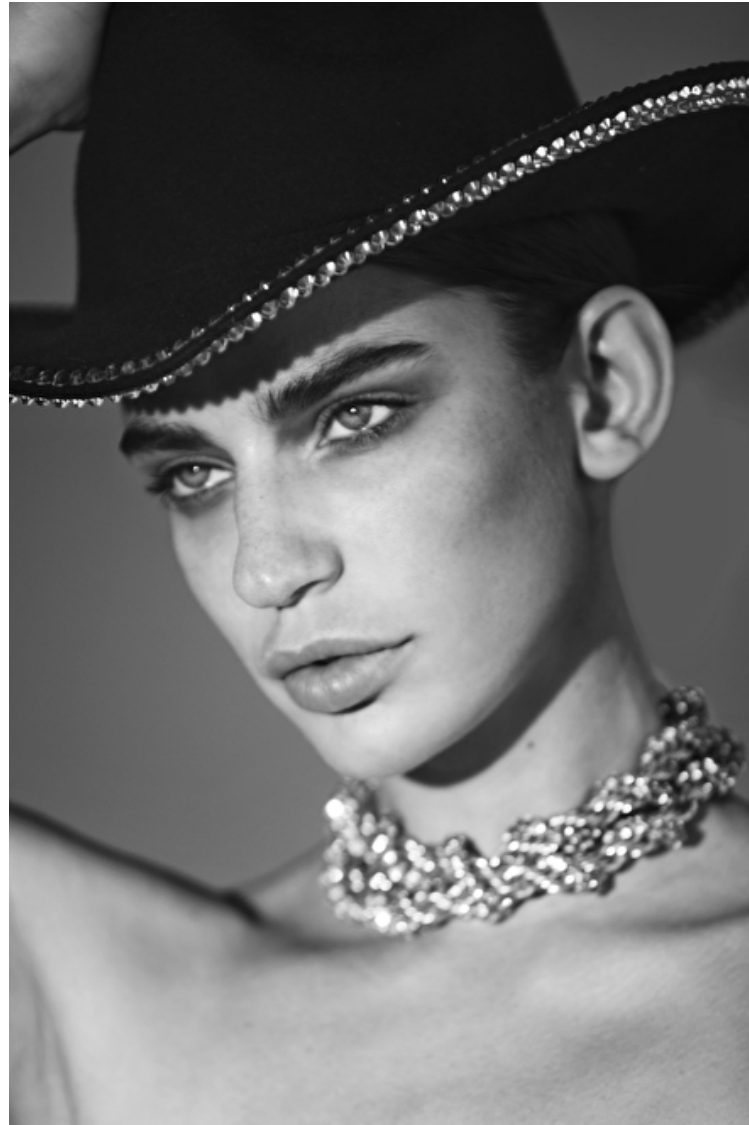

Select

MODEL MANAGEMENT

1400 Alton Rd Suite 103, Miami Beach, 33139, Florida, United States

Phone: (305) 672-6342 Fax: (305) 672-1749 Email: info.miami@selectmodel.com Website: <https://www.selectmodel.com/>

Dunja Milatovic

Height 180cm / 5' 11.0"

Bust 86cm / 34"

Waist 64cm / 25"

Hips 90cm / 35.5"

Shoes EU/US/UK 40.5 / 9.5 / 7

Hair Brown

Eyes Blue green

Cup B