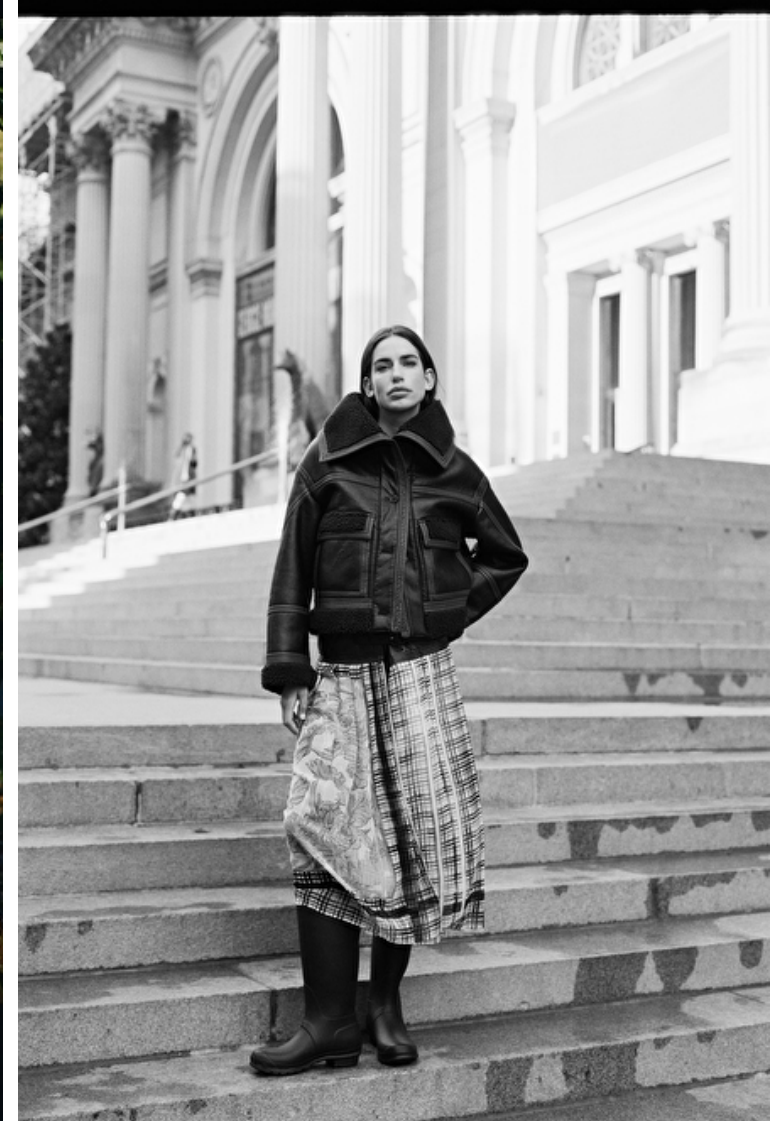

Select

MODEL MANAGEMENT

1400 Alton Rd Suite 103, Miami Beach, 33139, Florida, United States

Phone: (305) 672-6342 Fax: (305) 672-1749 Email: info.miami@selectmodel.com Website: <https://www.selectmodel.com/>

Dunja Milatovic

Height 180cm / 5' 11.0"

Bust 86cm / 34"

Waist 64cm / 25"

Hips 90cm / 35.5"

Shoes EU/US/UK 40.5 / 9.5 / 7

Hair Brown

Eyes Blue green

Cup B