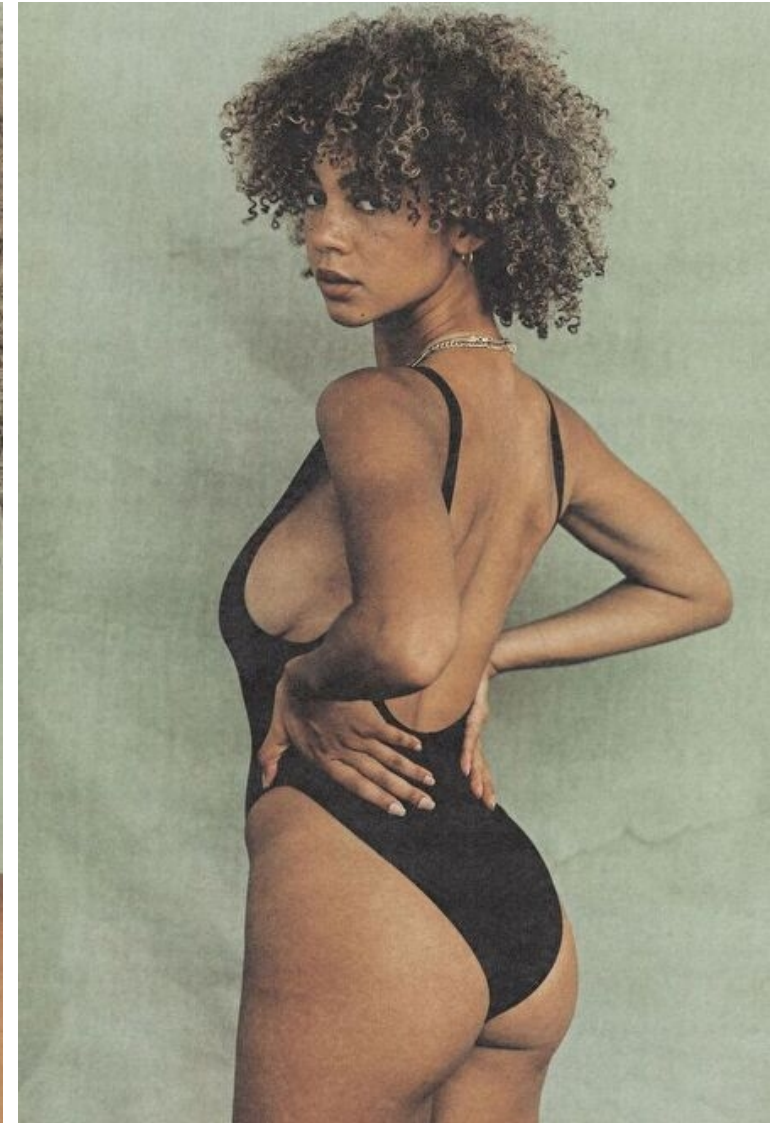

Select

MODEL MANAGEMENT

1400 Alton Rd Suite 103, Miami Beach, 33139, Florida, United States

Phone: (305) 672-6342 Fax: (305) 672-1749 Email: info.miami@selectmodel.com Website: <https://www.selectmodel.com/>

Eden

Height 175cm / 5' 9.0"

Bust 86cm / 34"

Waist 63cm / 25"

Hips 91cm / 36"

Shoes EU/US/UK 42 / 10.5 / 9

Eyes Brown

Hair Brown

Cup D