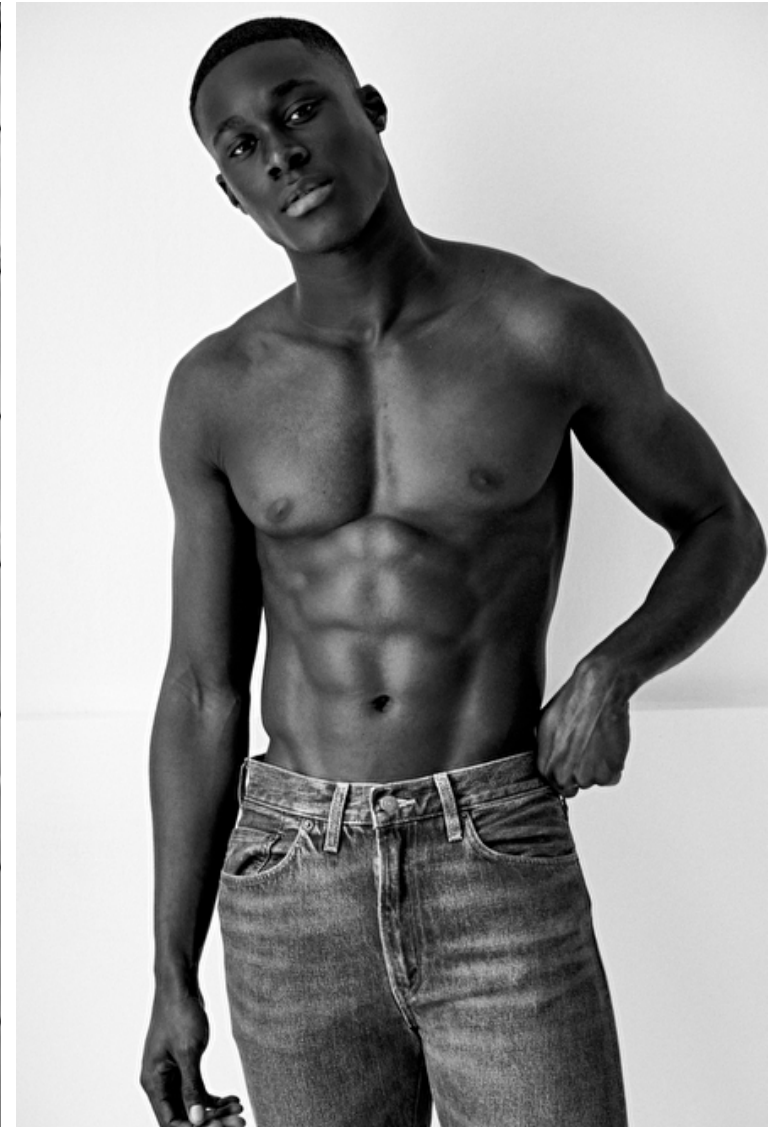

Select

MODEL MANAGEMENT

1400 Alton Rd Suite 103, Miami Beach, 33139, Florida, United States

Phone: (305) 672-6342 Fax: (305) 672-1749 Email: info.miami@selectmodel.com Website: <https://www.selectmodel.com/>

Edson Gomes

Height 188cm / 6' 2.0"

Chest 96cm / 38"

Waist 74cm / 29"

Hips 92cm / 36"

Shoes EU/US/UK 43 / 10.5 / 9

Eyes Brown

Hair Black

Inseam 81cm / 32"