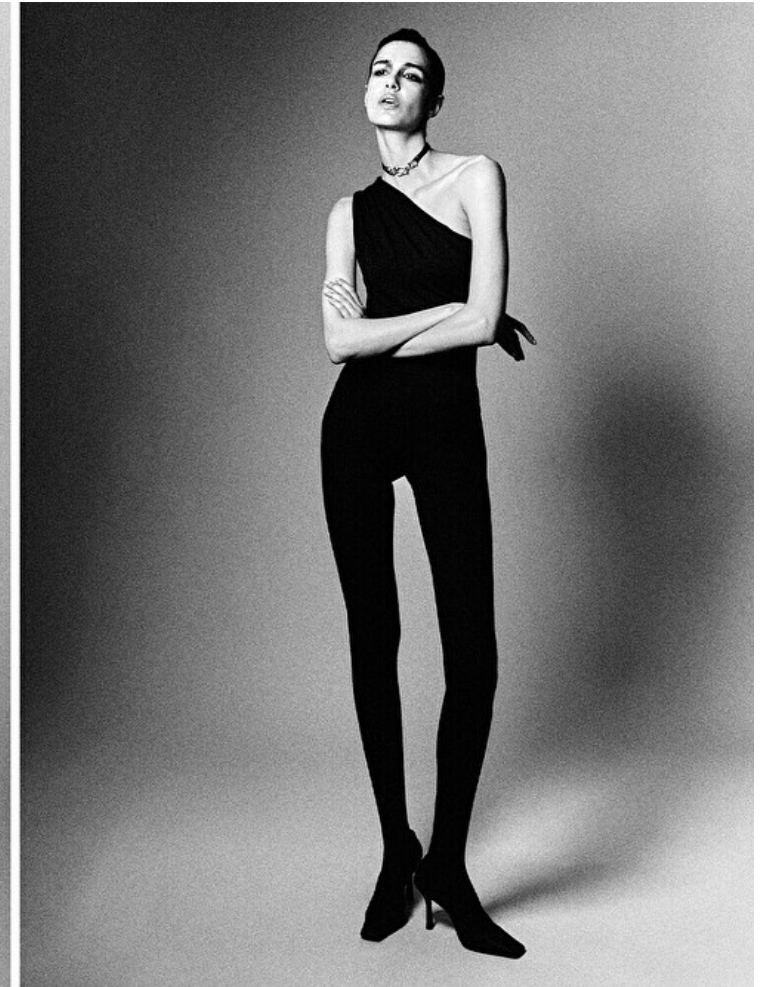

Elda

Height 180cm / 5' 11.0"

Bust 82cm / 32.5"

Waist 60cm / 23.5"

Hips 89cm / 35"

Shoes EU/US/UK 38.5 / 7.5 / 5

Eyes Brown

Hair Brown