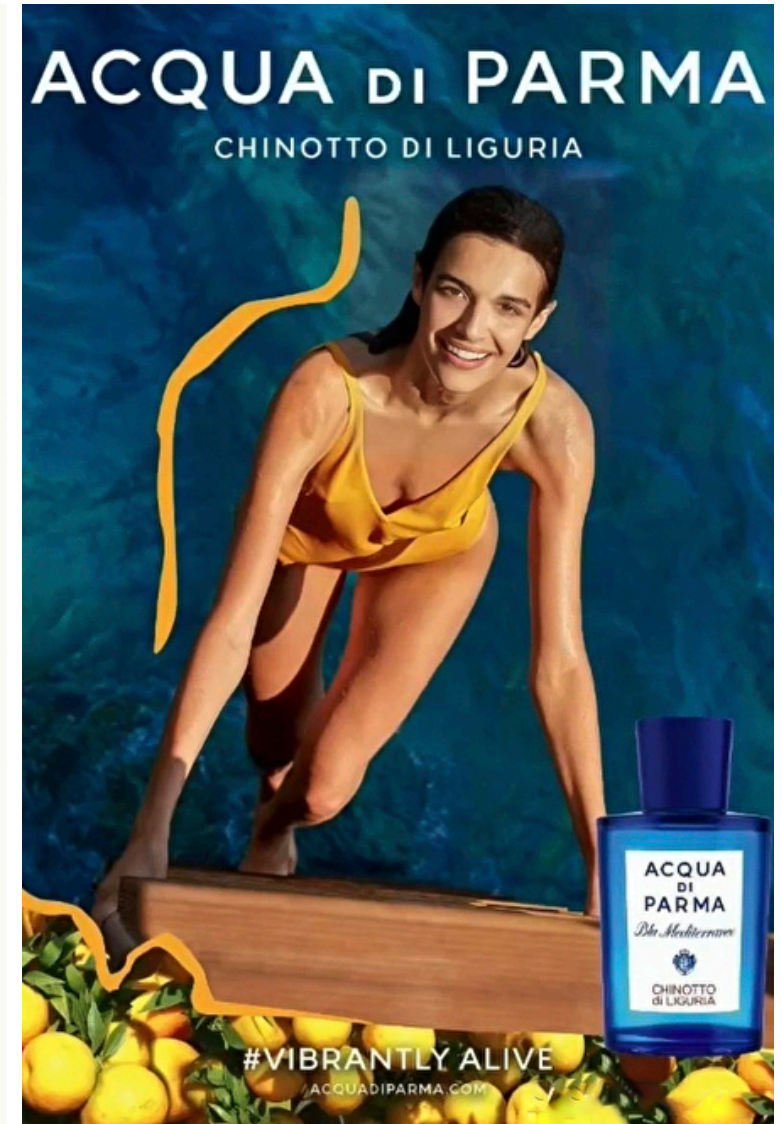

Elda

Height 180cm / 5' 11.0"

Bust 82cm / 32.5"

Waist 60cm / 23.5"

Hips 89cm / 35"

Shoes EU/US/UK 38.5 / 7.5 / 5

Eyes Brown

Hair Brown