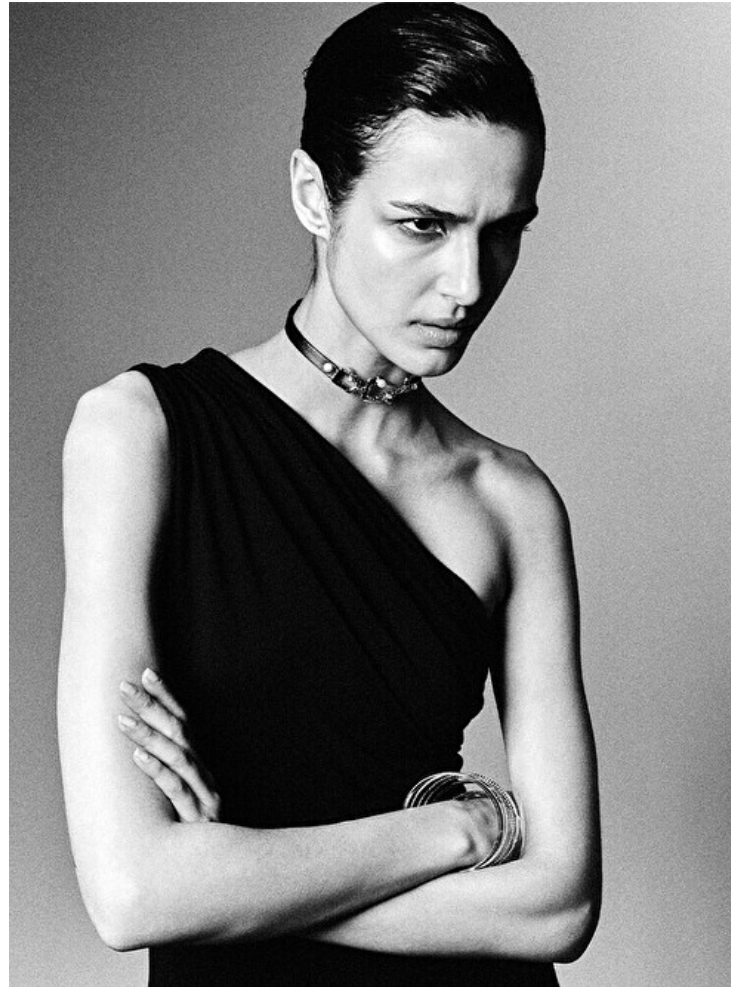

Elda

Height 180cm / 5' 11.0"

Bust 82cm / 32.5"

Waist 60cm / 23.5"

Hips 89cm / 35"

Shoes EU/US/UK 38.5 / 7.5 / 5

Eyes Brown

Hair Brown