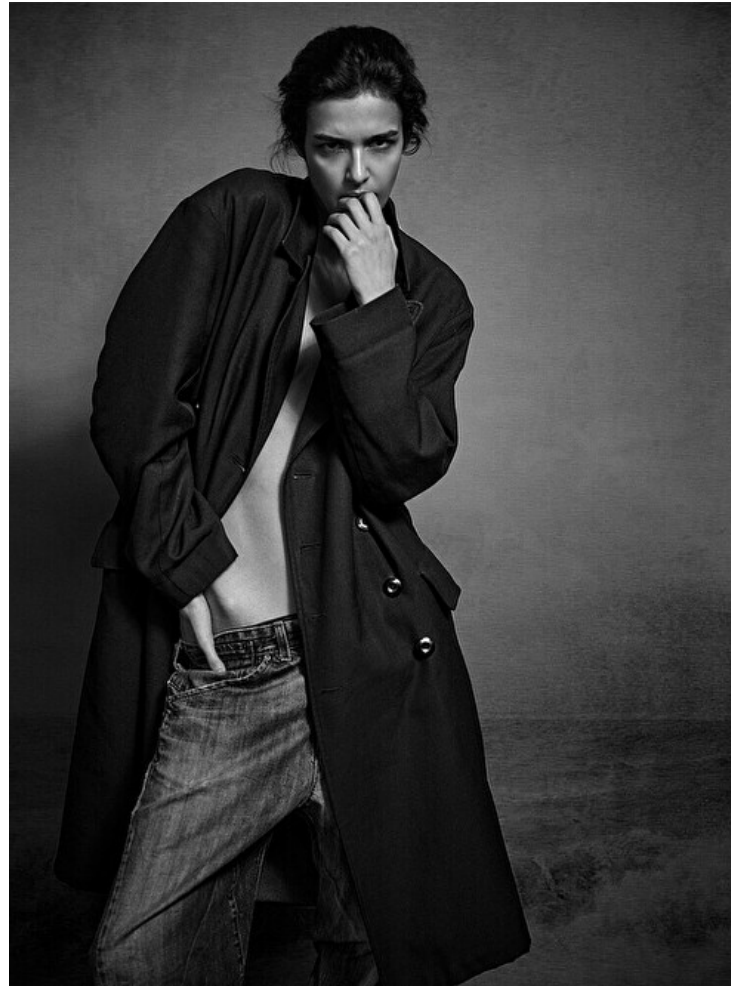

Elda

Height 180cm / 5' 11.0"

Bust 82cm / 32.5"

Waist 60cm / 23.5"

Hips 89cm / 35"

Shoes EU/US/UK 38.5 / 7.5 / 5

Eyes Brown

Hair Brown