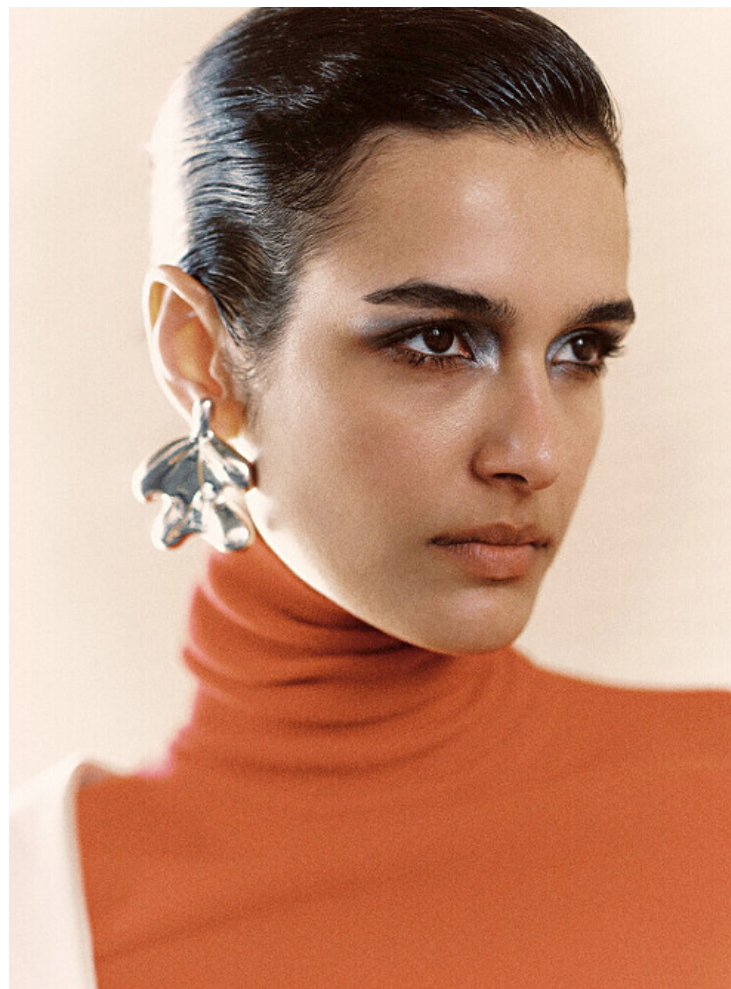

Elda

Height 180cm / 5' 11.0"

Bust 82cm / 32.5"

Waist 60cm / 23.5"

Hips 89cm / 35"

Shoes EU/US/UK 38.5 / 7.5 / 5

Eyes Brown

Hair Brown