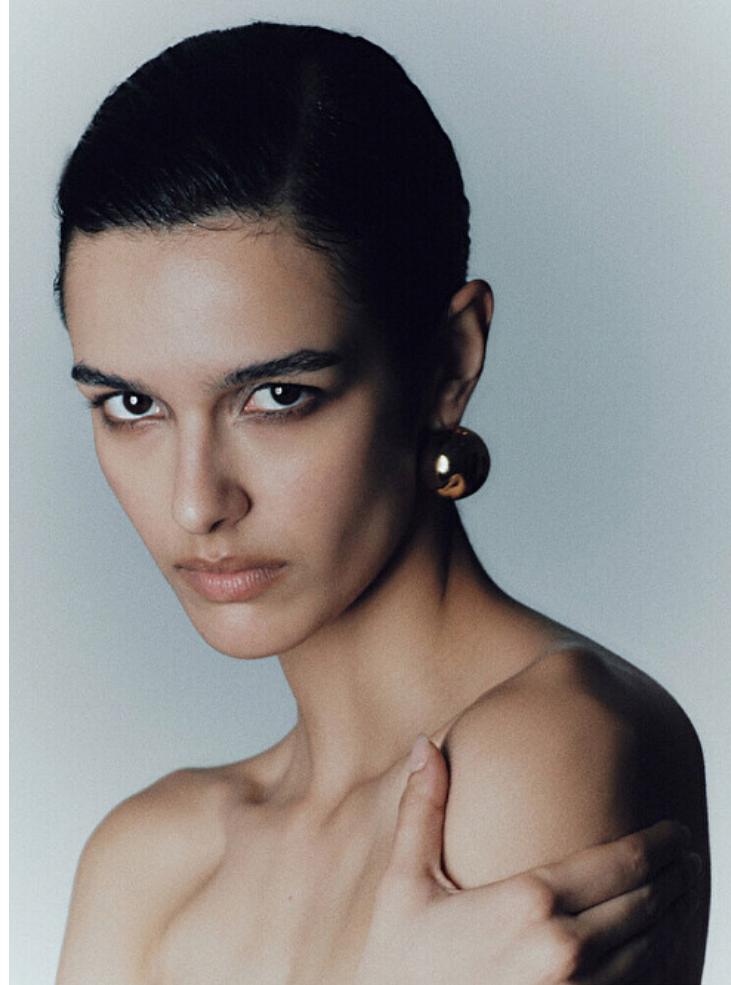

Elda

Height 180cm / 5' 11.0"

Bust 82cm / 32.5"

Waist 60cm / 23.5"

Hips 89cm / 35"

Shoes EU/US/UK 38.5 / 7.5 / 5

Eyes Brown

Hair Brown