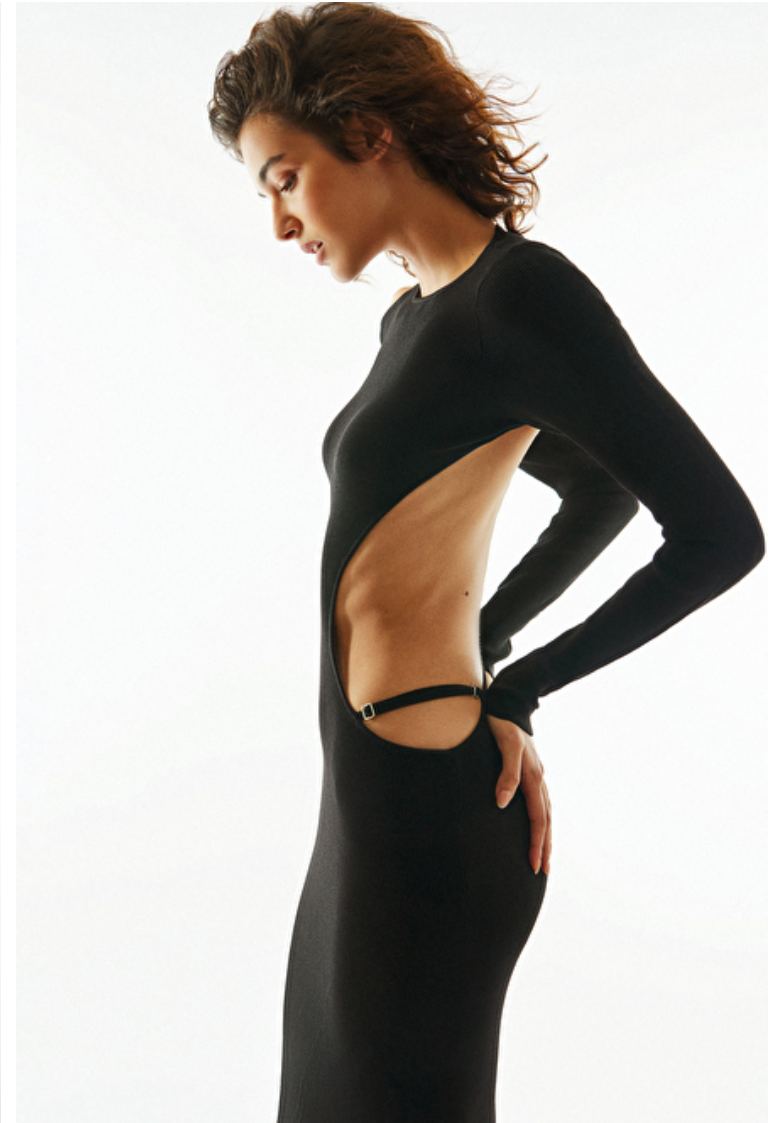

Elda

Height 180cm / 5' 11.0"

Bust 82cm / 32.5"

Waist 60cm / 23.5"

Hips 89cm / 35"

Shoes EU/US/UK 38.5 / 7.5 / 5

Eyes Brown

Hair Brown