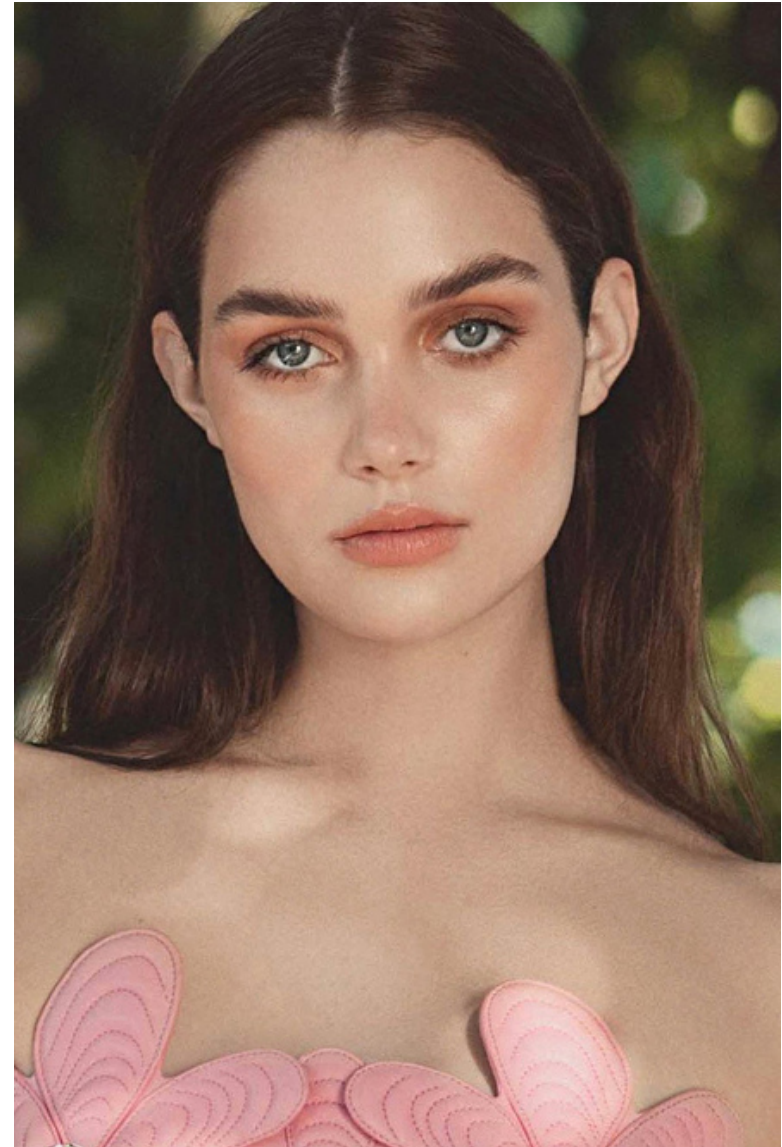

Select

MODEL MANAGEMENT

1400 Alton Rd Suite 103, Miami Beach, 33139, Florida, United States

Phone: (305) 672-6342 Fax: (305) 672-1749 Email: info.miami@selectmodel.com Website: <https://www.selectmodel.com/>

Elizabeth Oliver

Height 180cm / 5' 11.0"

Size EU/US 32 / 2

Waist 61cm / 24"

Hips 89cm / 35"

Shoes EU/US/UK 40 / 9 / 7

Eyes Blue

Hair Brown

Bust 81cm / 32"