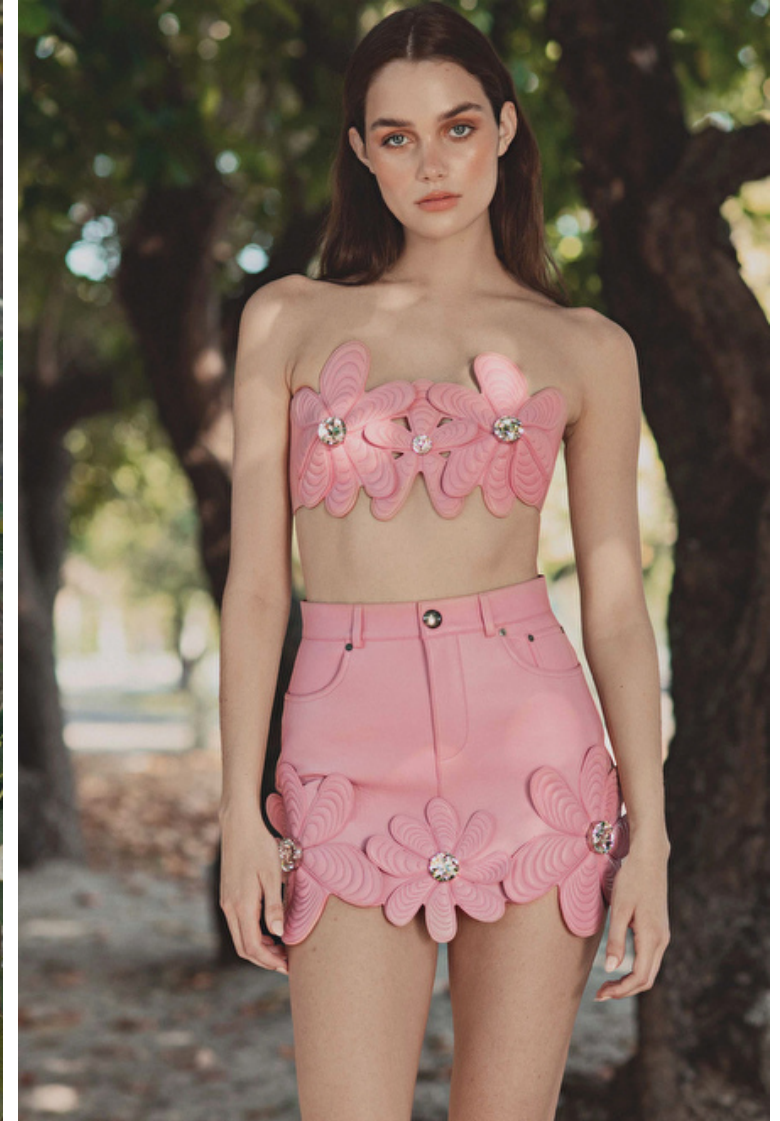

Select

MODEL MANAGEMENT

1400 Alton Rd Suite 103, Miami Beach, 33139, Florida, United States

Phone: (305) 672-6342 Fax: (305) 672-1749 Email: info.miami@selectmodel.com Website: <https://www.selectmodel.com/>

Elizabeth Oliver

Height 180cm / 5' 11.0"

Size EU/US 32 / 2

Waist 61cm / 24"

Hips 89cm / 35"

Shoes EU/US/UK 40 / 9 / 7

Eyes Blue

Hair Brown

Bust 81cm / 32"