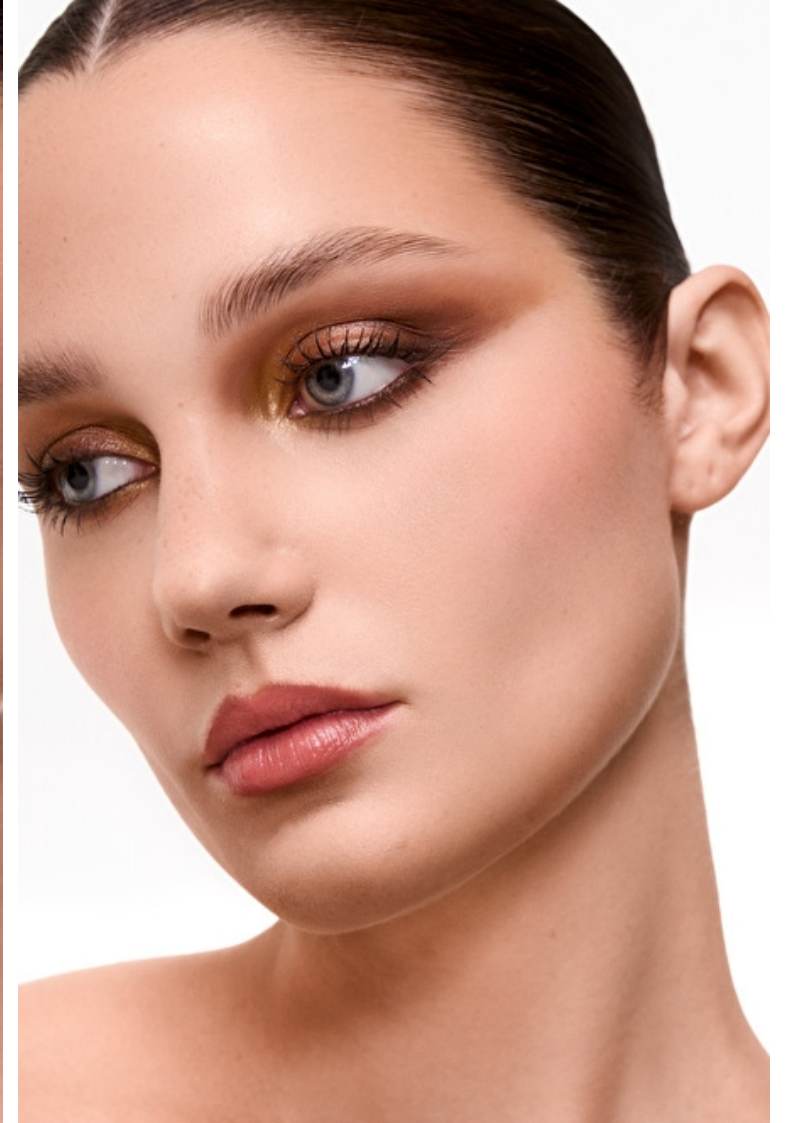

Select

MODEL MANAGEMENT

1400 Alton Rd Suite 103, Miami Beach, 33139, Florida, United States

Phone: (305) 672-6342 Fax: (305) 672-1749 Email: info.miami@selectmodel.com Website: <https://www.selectmodel.com/>

Elizabeth Oliver

Height 180cm / 5' 11.0"

Size EU/US 32 / 2

Waist 61cm / 24"

Hips 89cm / 35"

Shoes EU/US/UK 40.5 / 9.5 / 7

Eyes Blue

Hair Brown

Bust 81cm / 32"