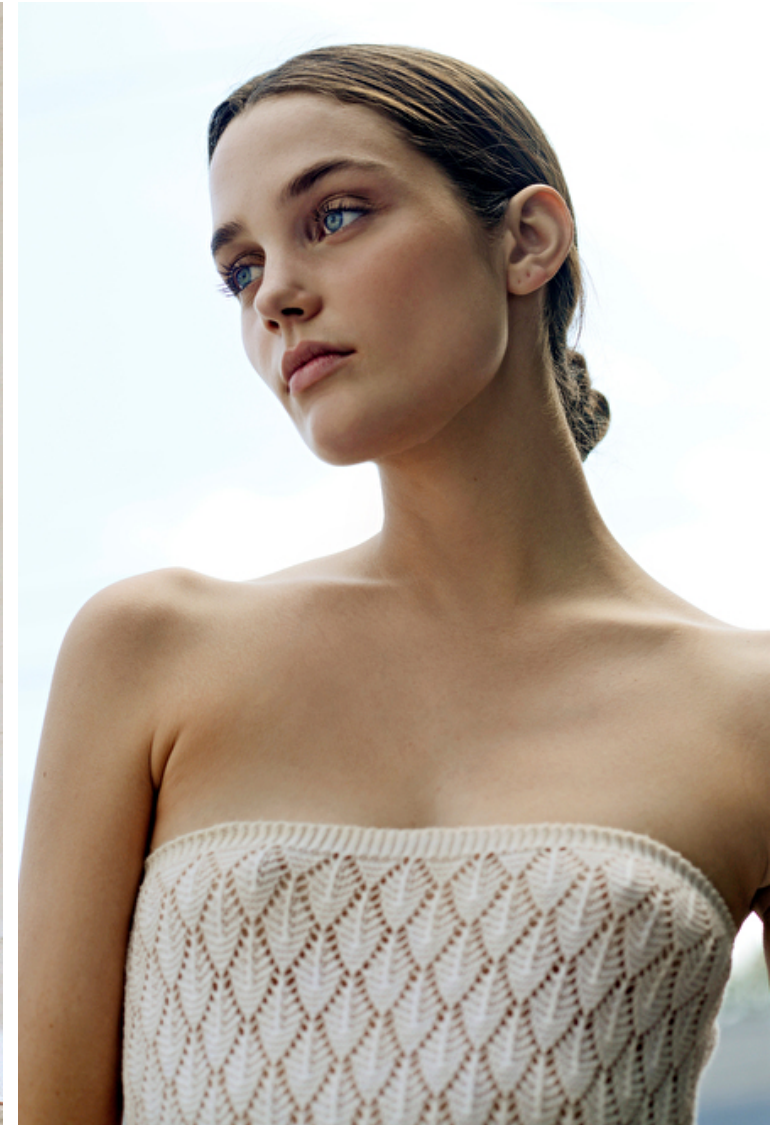

Select

MODEL MANAGEMENT

1400 Alton Rd Suite 103, Miami Beach, 33139, Florida, United States

Phone: (305) 672-6342 Fax: (305) 672-1749 Email: info.miami@selectmodel.com Website: <https://www.selectmodel.com/>

Elizabeth Oliver

Height 180cm / 5' 11.0"

Size EU/US 32 / 2

Waist 61cm / 24"

Hips 89cm / 35"

Shoes EU/US/UK 40 / 9 / 7

Eyes Blue

Hair Brown

Bust 81cm / 32"