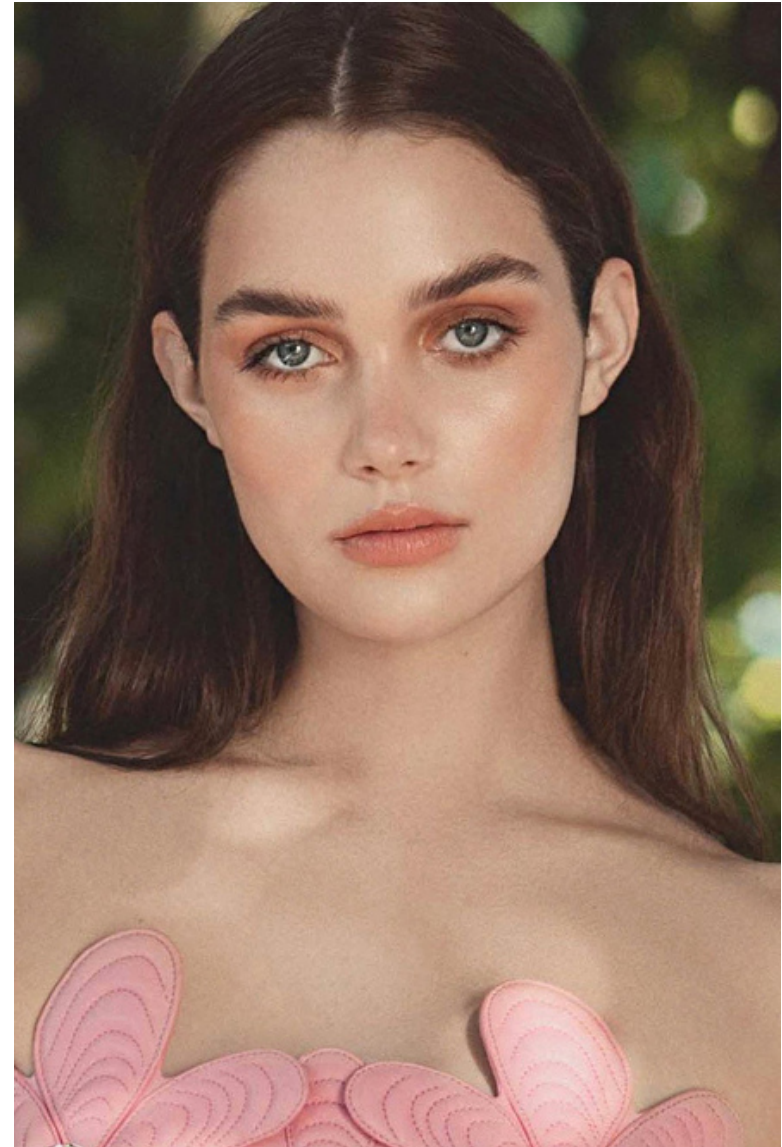

Select

MODEL MANAGEMENT

1400 Alton Rd Suite 103, Miami Beach, 33139, Florida, United States

Phone: (305) 672-6342 Fax: (305) 672-1749 Email: info.miami@selectmodel.com Website: <https://www.selectmodel.com/>

Elizabeth Oliver

Height 180cm / 5' 11.0"

Size EU/US 32 / 2

Waist 62cm / 24.5"

Hips 92cm / 36"

Shoes EU/US/UK 40 / 9 / 7

Eyes Blue

Hair Brown

Bust 82cm / 32.5"