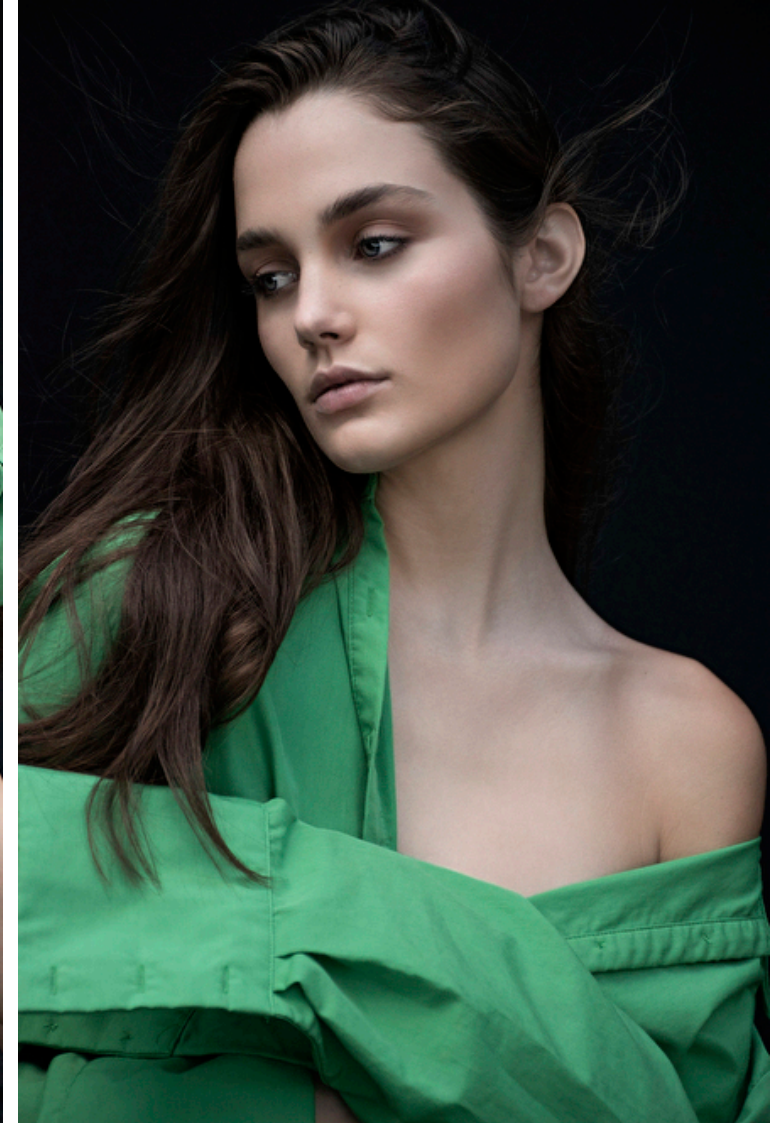

Select

MODEL MANAGEMENT

1400 Alton Rd Suite 103, Miami Beach, 33139, Florida, United States

Phone: (305) 672-6342 Fax: (305) 672-1749 Email: info.miami@selectmodel.com Website: <https://www.selectmodel.com/>

Elizabeth Oliver

Height 180cm / 5' 11.0"

Size EU/US 32 / 2

Waist 61cm / 24"

Hips 89cm / 35"

Shoes EU/US/UK 40 / 9 / 7

Eyes Blue

Hair Brown

Bust 81cm / 32"