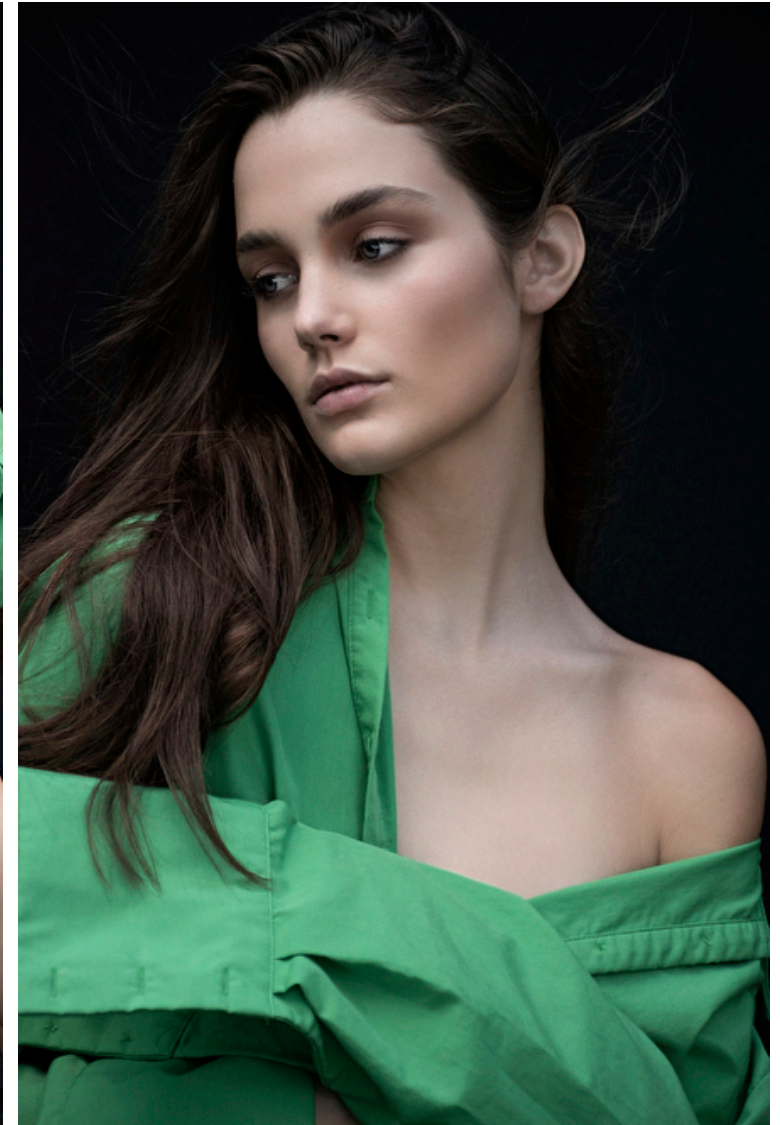

Select

MODEL MANAGEMENT

1400 Alton Rd Suite 103, Miami Beach, 33139, Florida, United States

Phone: (305) 672-6342 Fax: (305) 672-1749 Email: info.miami@selectmodel.com Website: <https://www.selectmodel.com/>

Elizabeth Oliver

Height 180cm / 5' 11.0"

Size EU/US 32 / 2

Waist 62cm / 24.5"

Hips 92cm / 36"

Shoes EU/US/UK 40 / 9 / 7

Eyes Blue

Hair Brown

Bust 82cm / 32.5"