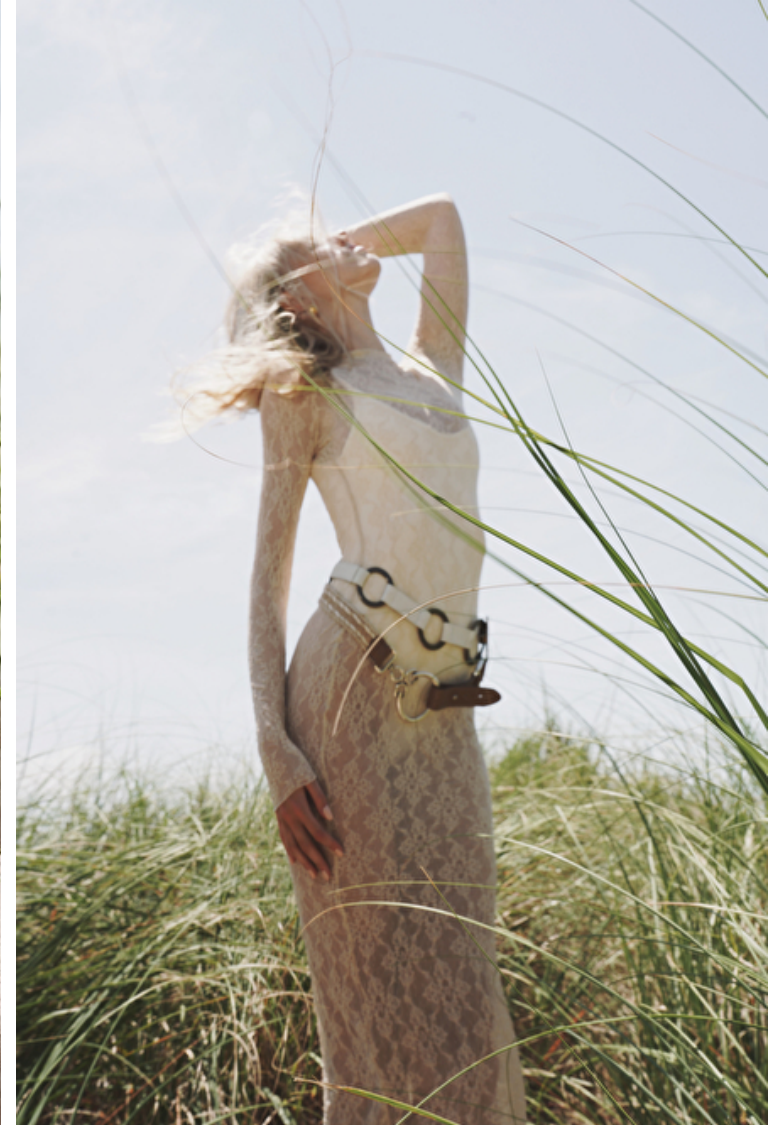

Select

MODEL MANAGEMENT

1400 Alton Rd Suite 103, Miami Beach, 33139, Florida, United States

Phone: (305) 672-6342 Fax: (305) 672-1749 Email: info.miami@selectmodel.com Website: <https://www.selectmodel.com/>

Erin Zielke

Height 180cm / 5' 11.0"

Size EU/US 32 / 2

Waist 61cm / 24"

Hips 93cm / 36.5"

Shoes EU/US/UK 40.5 / 9.5 / 7

Eyes Blue

Hair Blond

Bust 86cm / 34"