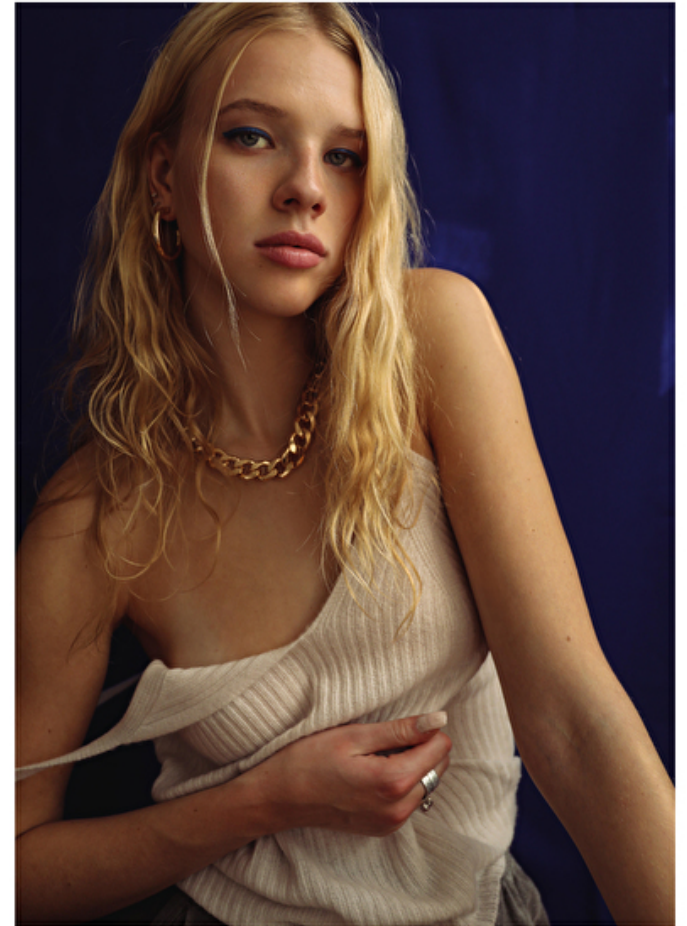

Erin Zielke by Para - Creative Studio