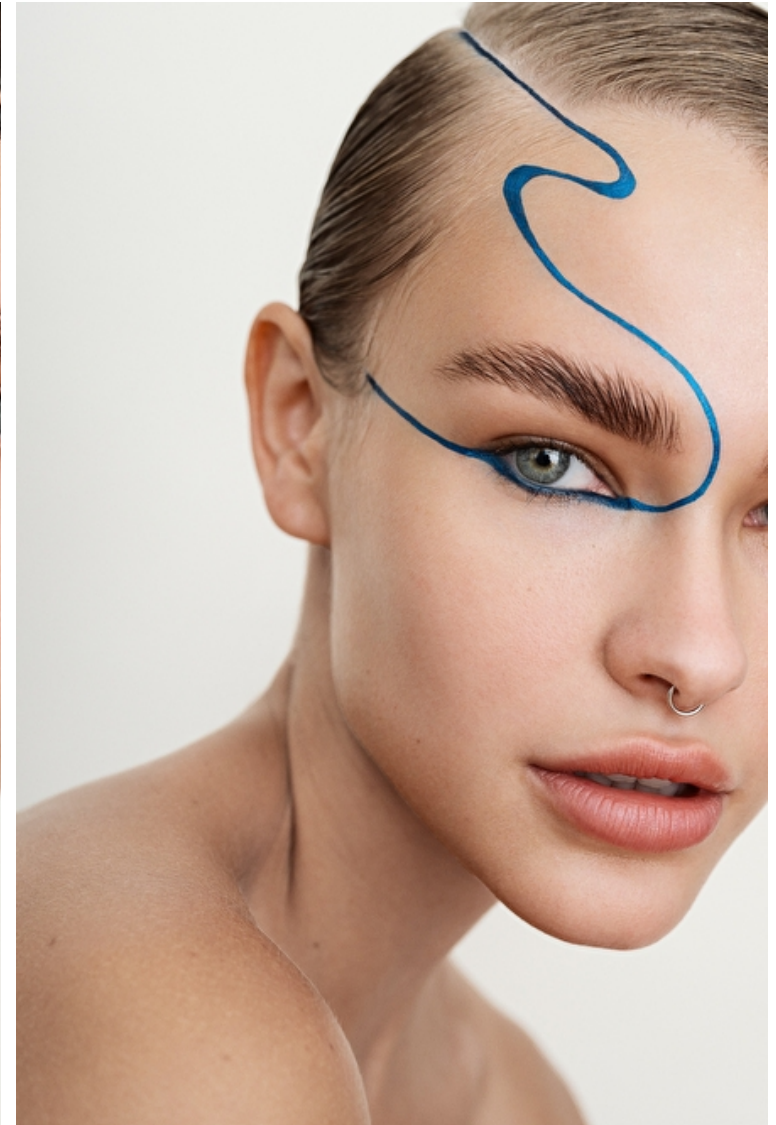

Eva Minaeva

Height 175cm / 5' 9.0"

Bust 80cm / 31.5"

Waist 57cm / 22.5"

Hips 86cm / 34"

Shoes EU/US/UK 37.5 / 7 / 4

Eyes Blue

Hair Brown