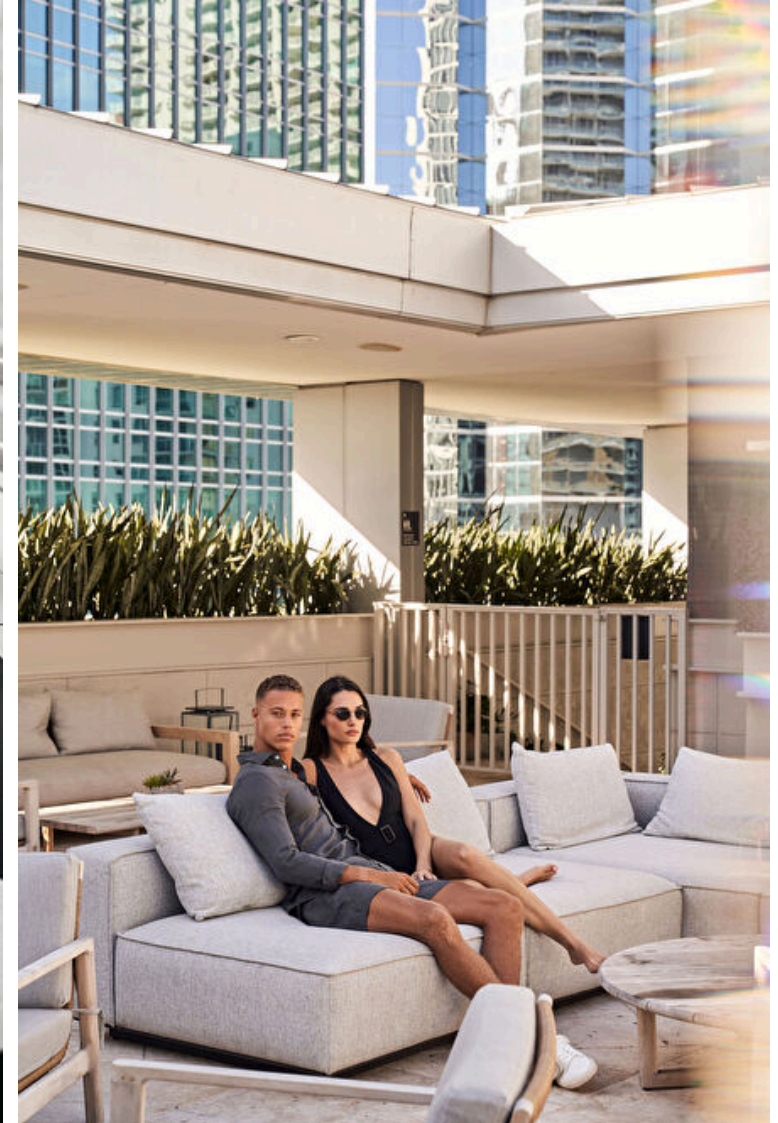

Select

MODEL MANAGEMENT

1400 Alton Rd Suite 103, Miami Beach, 33139, Florida, United States

Phone: (305) 672-6342 Fax: (305) 672-1749 Email: info.miami@selectmodel.com Website: <https://www.selectmodel.com/>

EVAN BJERKE

Height 190cm / 6' 3.0"

Chest 99cm / 39"

Waist 79cm / 31"

Hips 96cm / 38"

Shoes EU/US/UK 44 / 11 / 9.5

Eyes Green

Hair Brown

Inseam 81cm / 32"

Suit size 50cm / 40"