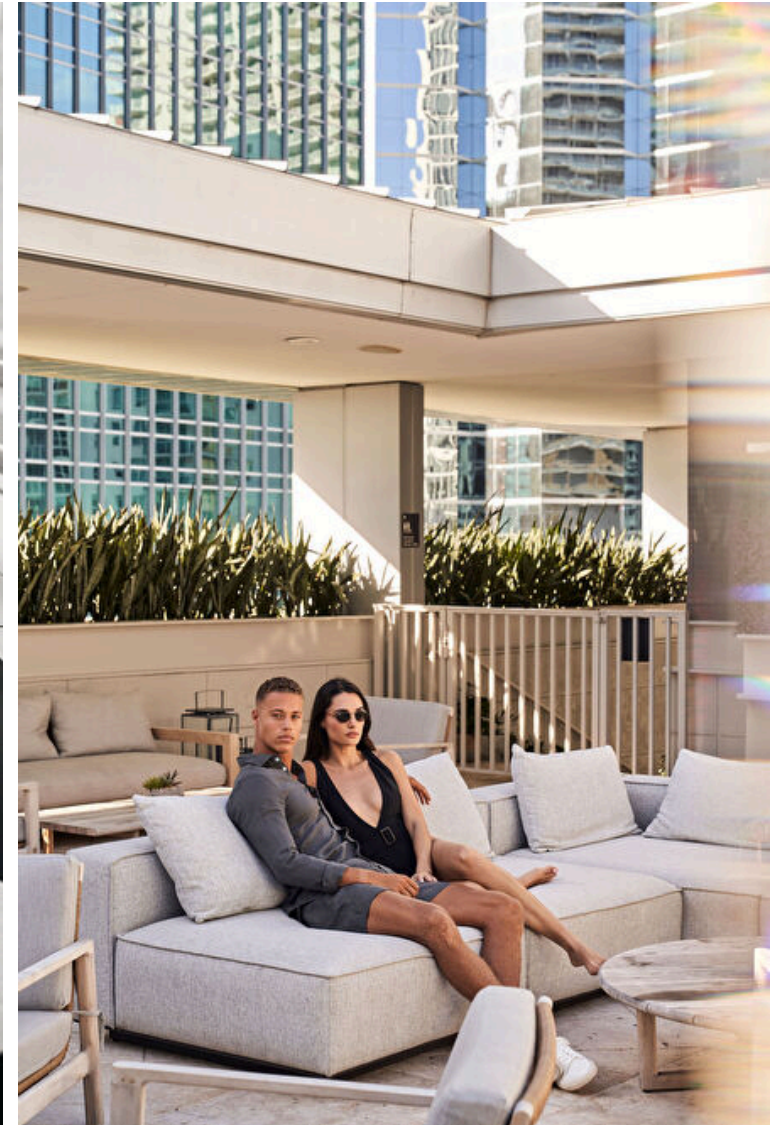

Select

MODEL MANAGEMENT

1400 Alton Rd Suite 103, Miami Beach, 33139, Florida, United States

Phone: (305) 672-6342 Fax: (305) 672-1749 Email: info.miami@selectmodel.com Website: <https://www.selectmodel.com/>

EVAN BJERKE

Height 190cm / 6' 3.0"

Chest 99cm / 39"

Waist 79cm / 31"

Hips 96cm / 38"

Shoes EU/US/UK 44 / 11 / 9.5

Eyes Green

Hair Brown

Inseam 81cm / 32"

Suit size 50cm / 40"