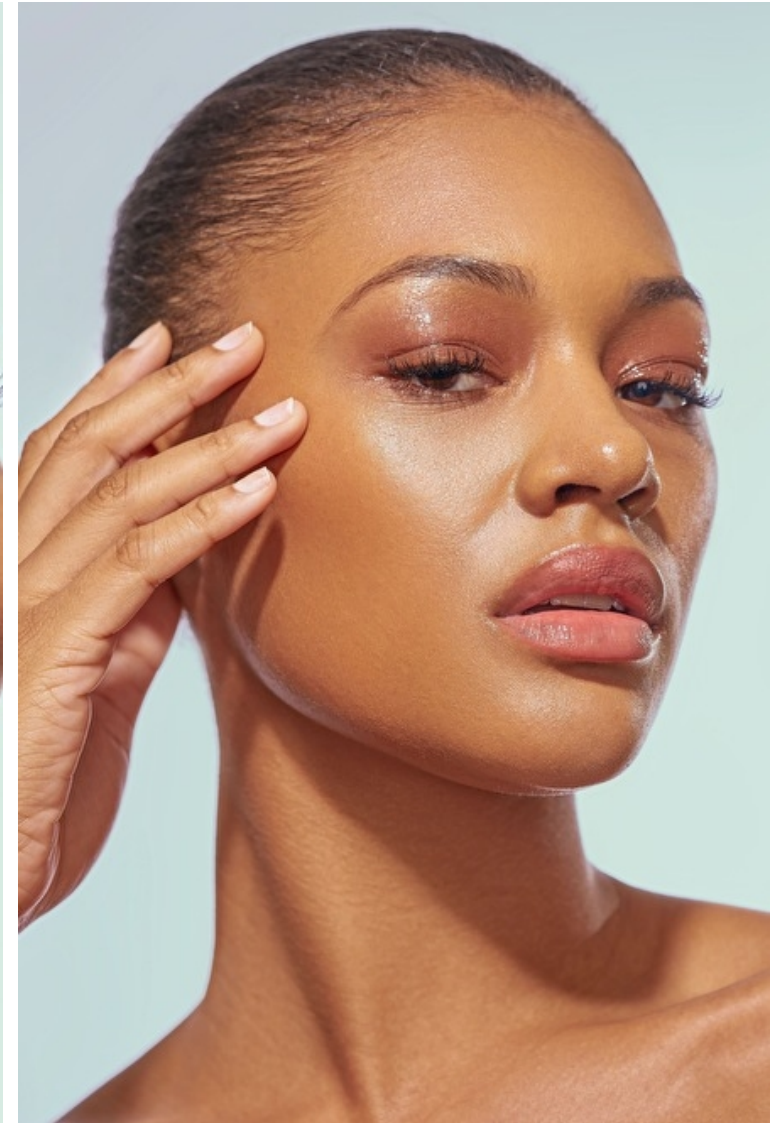

Select

MODEL MANAGEMENT

1400 Alton Rd Suite 103, Miami Beach, 33139, Florida, United States

Phone: (305) 672-6342 Fax: (305) 672-1749 Email: info.miami@selectmodel.com Website: <https://www.selectmodel.com/>

Felicia Smith

Height 179cm / 5' 10.5"

Size EU/US 34 / 4

Bust 86cm / 34"

Waist 63cm / 25"

Hips 89cm / 35"

Shoes EU/US/UK 40.5 / 9.5 / 7

Eyes Brown

Hair Brown

Cup B