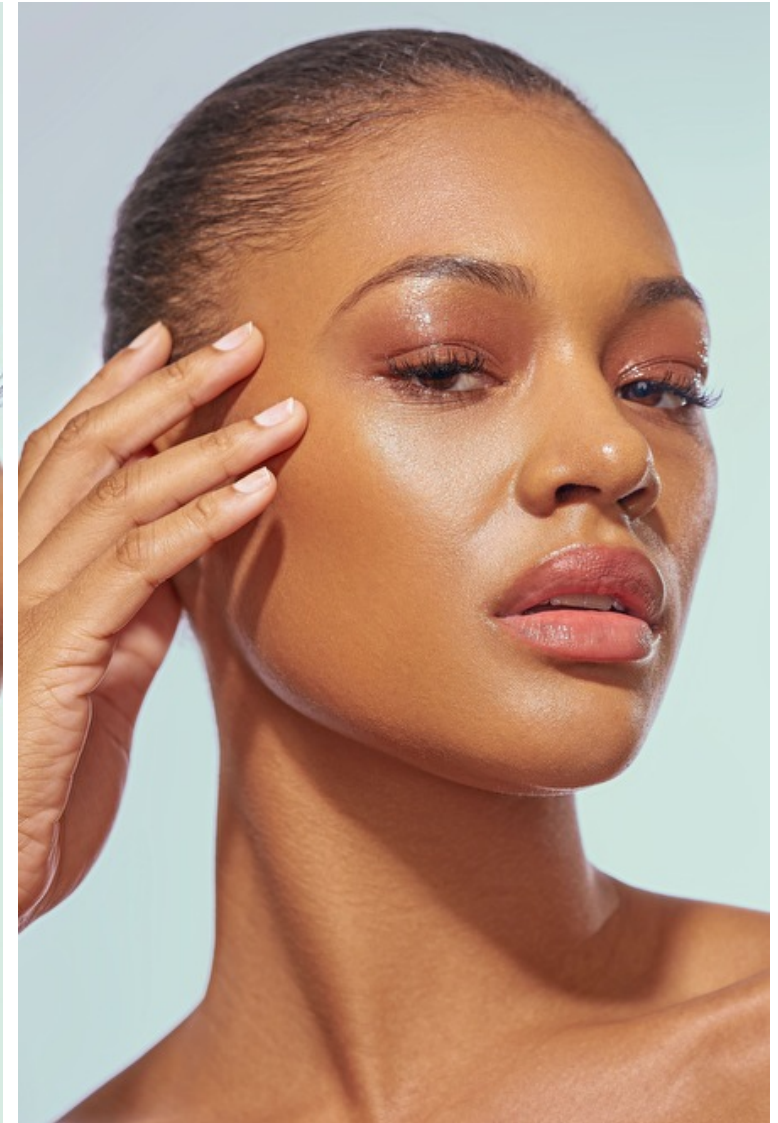

Select

MODEL MANAGEMENT

1400 Alton Rd Suite 103, Miami Beach, 33139, Florida, United States

Phone: (305) 672-6342 Fax: (305) 672-1749 Email: info.miami@selectmodel.com Website: <https://www.selectmodel.com/>

Felicia Smith

Height 179cm / 5' 10.5"

Size EU/US 34 / 4

Bust 86cm / 34"

Waist 63cm / 25"

Hips 89cm / 35"

Shoes EU/US/UK 40.5 / 9.5 / 7

Eyes Brown

Hair Brown

Cup B