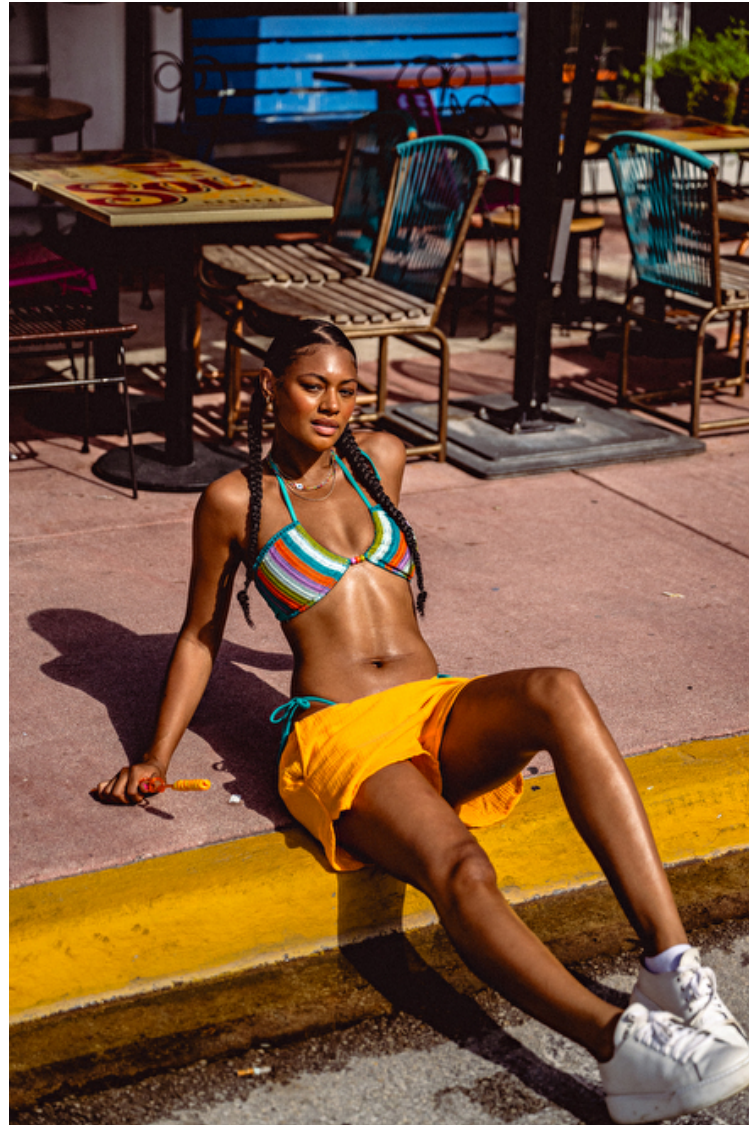

Select

MODEL MANAGEMENT

1400 Alton Rd Suite 103, Miami Beach, 33139, Florida, United States

Phone: (305) 672-6342 Fax: (305) 672-1749 Email: info.miami@selectmodel.com Website: <https://www.selectmodel.com/>

Felicia Smith

Height 179cm / 5' 10.5"

Size EU/US 34 / 4

Bust 86cm / 34"

Waist 63cm / 25"

Hips 89cm / 35"

Shoes EU/US/UK 40.5 / 9.5 / 7

Eyes Brown

Hair Brown

Cup B