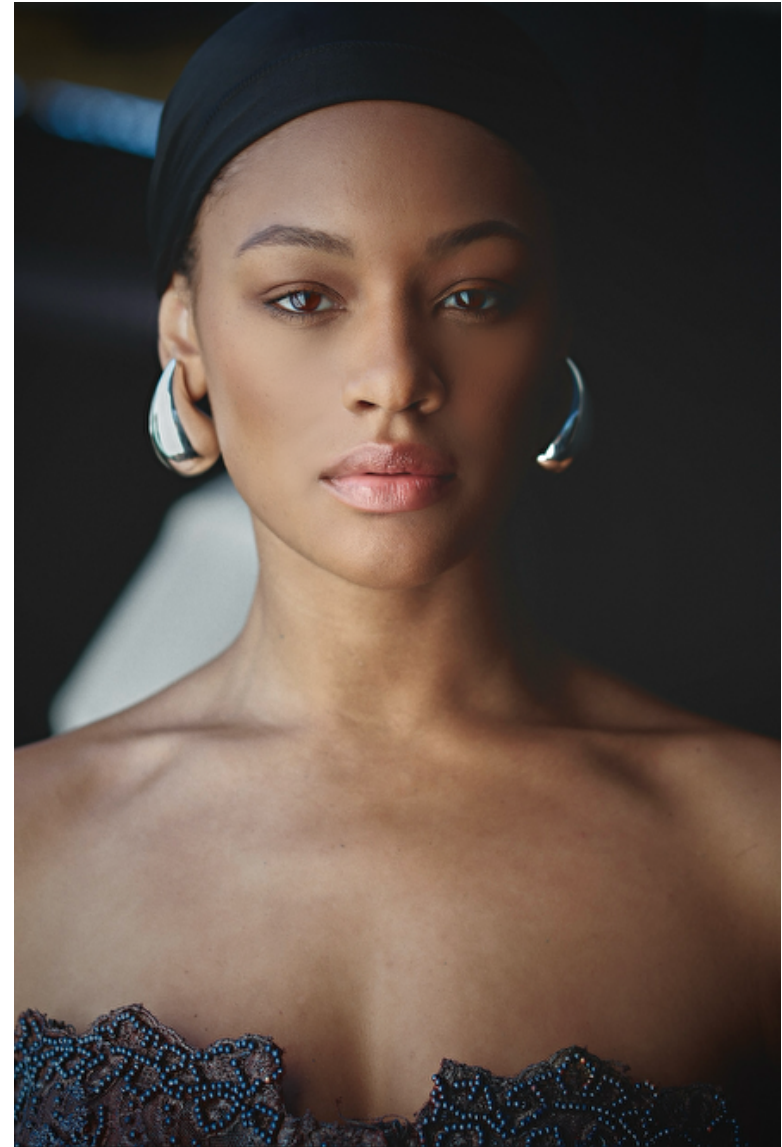

Select

MODEL MANAGEMENT

1400 Alton Rd Suite 103, Miami Beach, 33139, Florida, United States

Phone: (305) 672-6342 Fax: (305) 672-1749 Email: info.miami@selectmodel.com Website: <https://www.selectmodel.com/>

Felicia Smith

Height 179cm / 5' 10.5"

Size EU/US 34 / 4

Bust 86cm / 34"

Waist 63cm / 25"

Hips 89cm / 35"

Shoes EU/US/UK 40.5 / 9.5 / 7

Eyes Brown

Hair Brown

Cup B