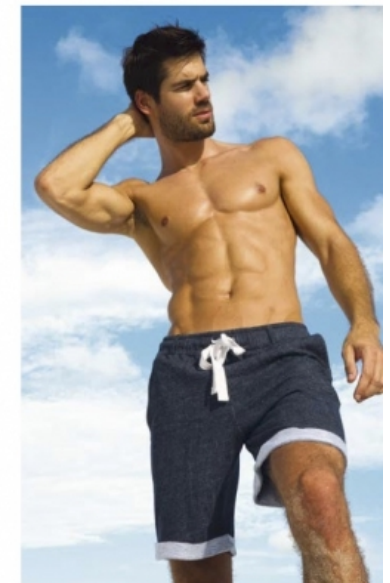

Suit cut Regular

THE PERFECT SIZE

BERMUDA SHORTS 25.95 €

SWIMMING TRUNKS 19.95 €  
mustard, blue lagoon

SWIMMING TRUNKS 29.95 €

-41-