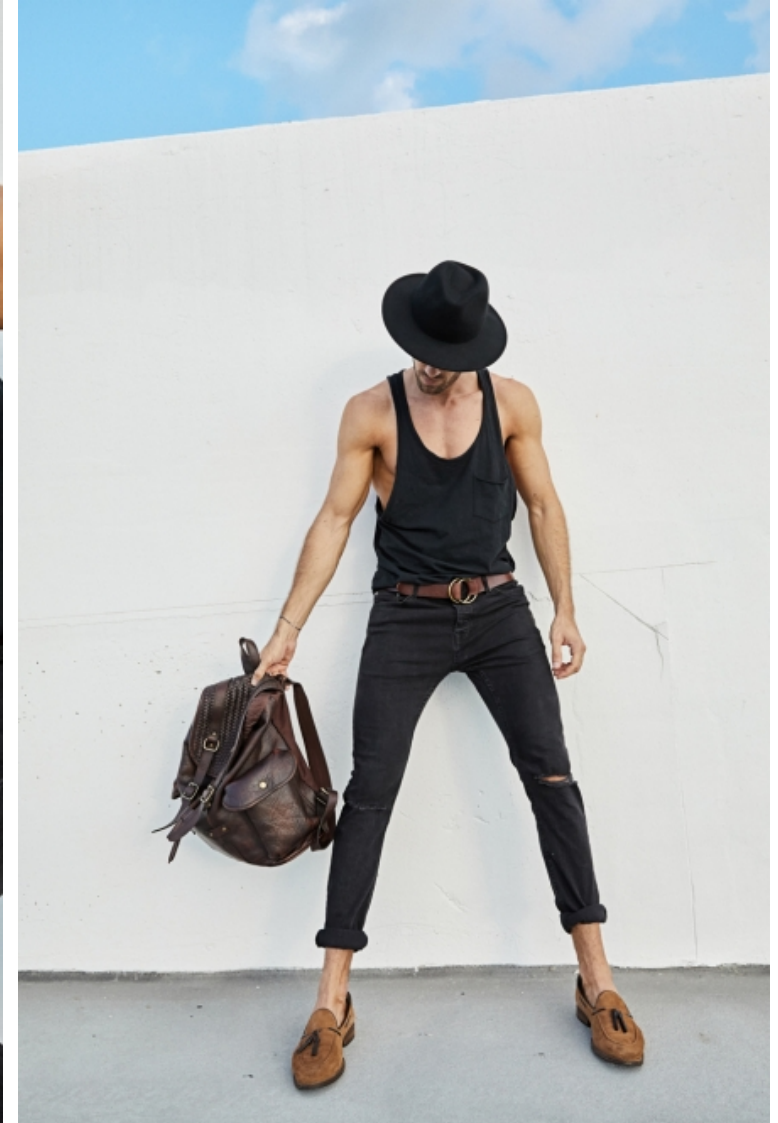

Select

MODEL MANAGEMENT

1400 Alton Rd Suite 103, Miami Beach, 33139, Florida, United States

Phone: (305) 672-6342 Fax: (305) 672-1749 Email: info.miami@selectmodel.com Website: <https://www.selectmodel.com/>

Florent Longetti

Height 188cm / 6' 2.0"

Waist 81cm / 32"

Shoes EU/US/UK 44 / 11 / 9.5

Hair Brown

Eyes Green

Inseam 86cm / 34"

Suit size 50cm / 40"

Suit cut Regular