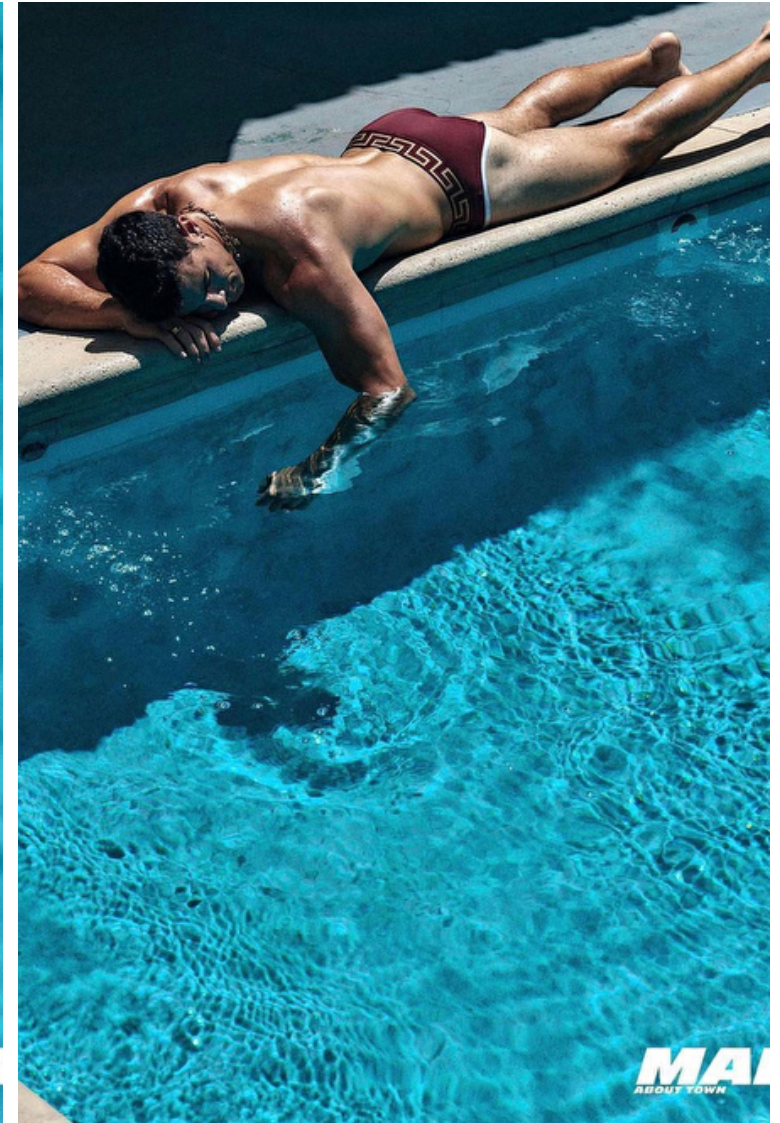

Neck 40cm / 15.5"

Sleeve 86cm / 34"

Suit size 50cm / 40"

Suit cut Regular

Select

MODEL MANAGEMENT

1400 Alton Rd Suite 103, Miami Beach, 33139, Florida, United States
Phone: (305) 672-6342 Fax: (305) 672-1749 Email: info.miami@selectmodel.com Website: <https://www.selectmodel.com/>