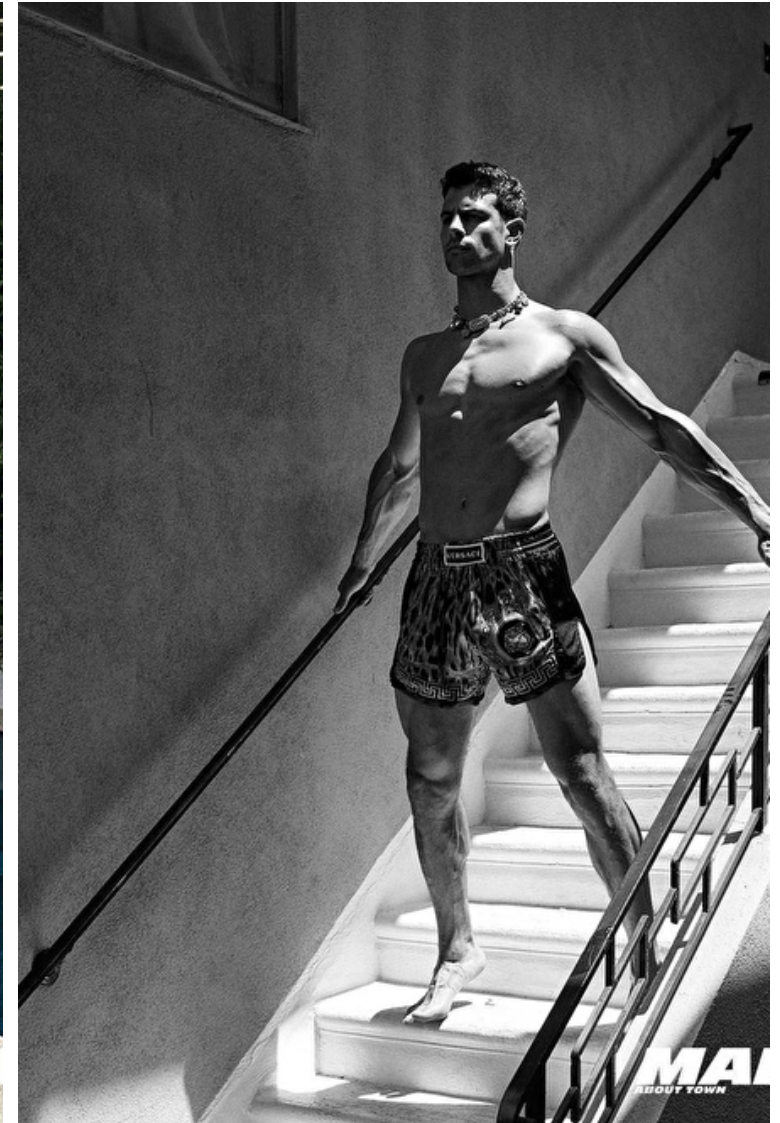

Select

MODEL MANAGEMENT

1400 Alton Rd Suite 103, Miami Beach, 33139, Florida, United States

Phone: (305) 672-6342 Fax: (305) 672-1749 Email: info.miami@selectmodel.com Website: <https://www.selectmodel.com/>

Franky Cammarata

Height 188cm / 6' 2.0"

Waist 81cm / 32"

Shoes EU/US/UK 44 / 11 / 9.5

Eyes Brown

Hair Brown

Chest 101cm / 40"

Inseam 81cm / 32"

Neck 40cm / 15.5"

Sleeve 86cm / 34"

Suit size 50cm / 40"

Suit cut Regular