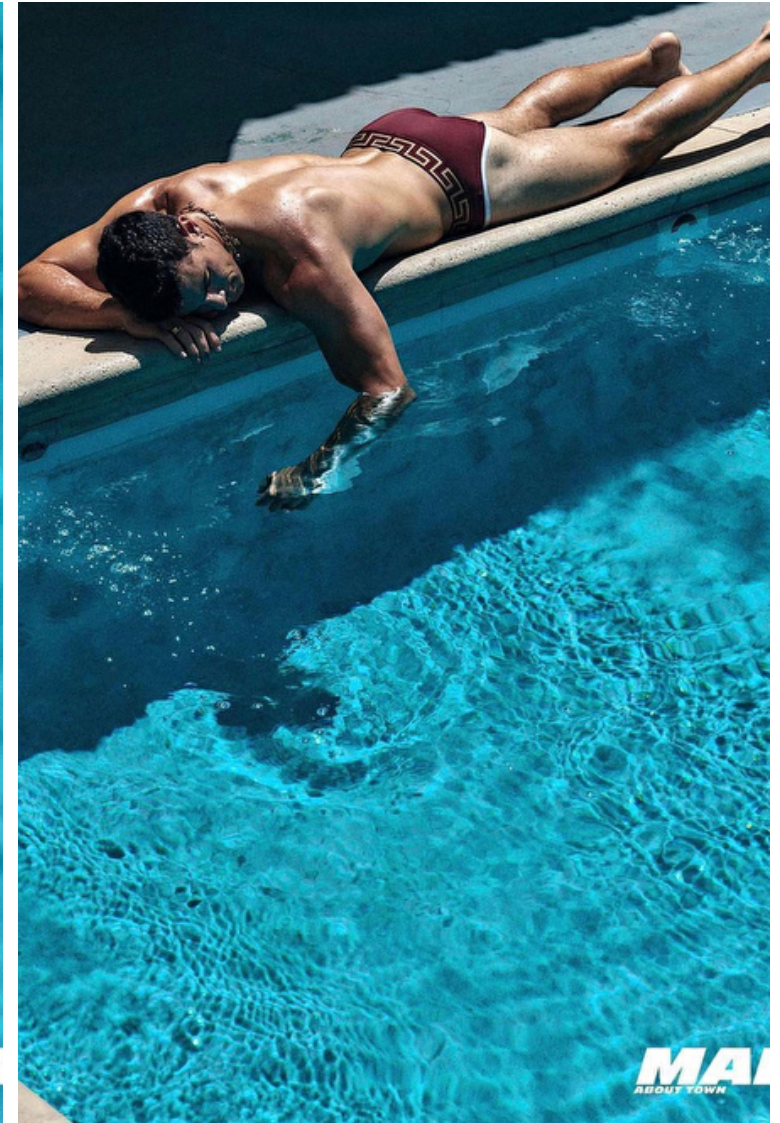

Neck 40cm / 15.5"

Sleeve 86cm / 34"

Suit size 50cm / 40"

Suit cut Regular

Select

MODEL MANAGEMENT

1400 Alton Rd Suite 103, Miami Beach, 33139, Florida, United States

Phone: (305) 672-6342 Fax: (305) 672-1749 Email: info.miami@selectmodel.com Website: <https://www.selectmodel.com/>