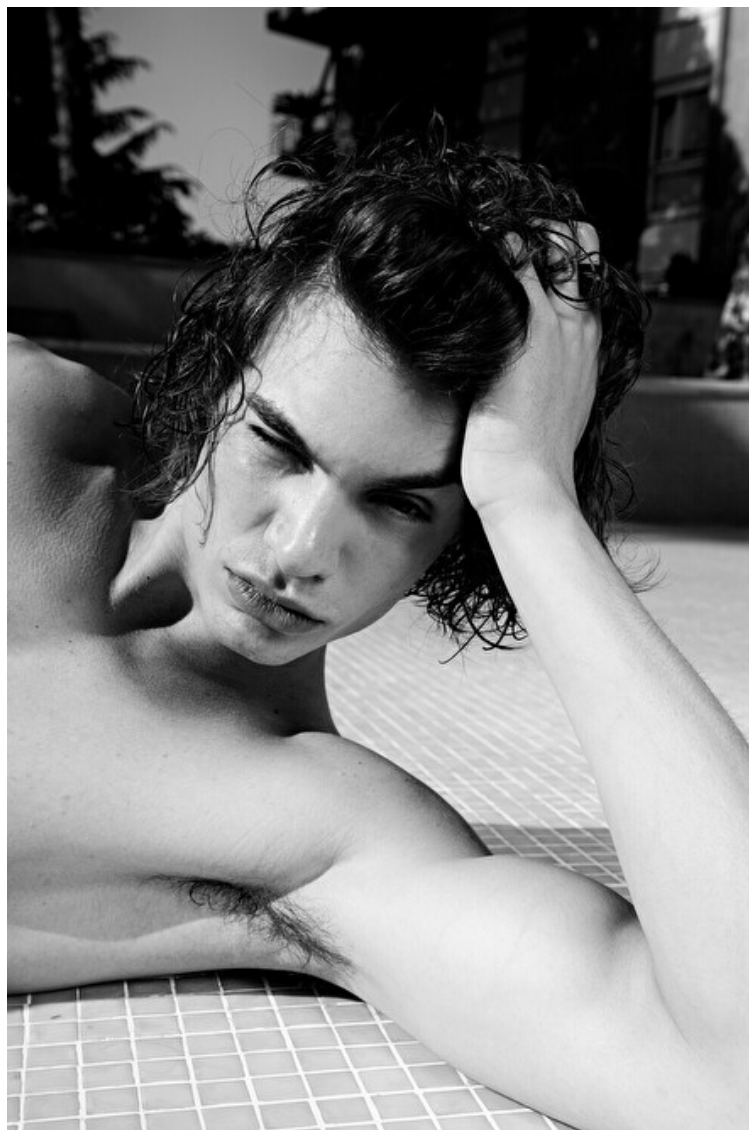

Select

MODEL MANAGEMENT

1400 Alton Rd Suite 103, Miami Beach, 33139, Florida, United States

Phone: (305) 672-6342 Fax: (305) 672-1749 Email: info.miami@selectmodel.com Website: <https://www.selectmodel.com/>

Gabriele Vitale

Height 189cm / 6' 2.5"

Waist 72cm / 28.5"

Shoes EU/US/UK 44 / 11 / 9.5

Eyes Hazel

Hair Brown

Inseam 85cm / 33.5"

Neck 39cm / 15.5"

Suit size 48cm / 38"