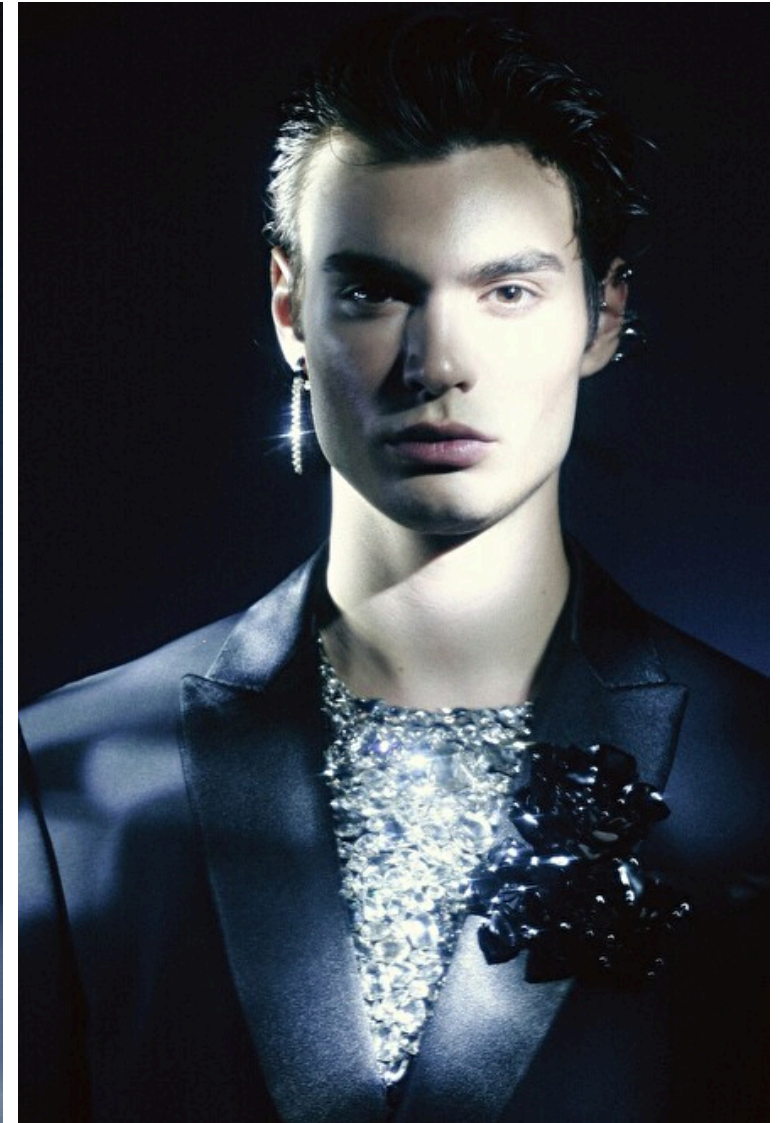

Select

MODEL MANAGEMENT

1400 Alton Rd Suite 103, Miami Beach, 33139, Florida, United States

Phone: (305) 672-6342 Fax: (305) 672-1749 Email: info.miami@selectmodel.com Website: <https://www.selectmodel.com/>

Gabriele Vitale

Height 189cm / 6' 2.5"

Waist 72cm / 28.5"

Shoes EU/US/UK 44 / 11 / 9.5

Eyes Hazel

Hair Brown

Inseam 85cm / 33.5"

Neck 39cm / 15.5"

Suit size 48cm / 38"