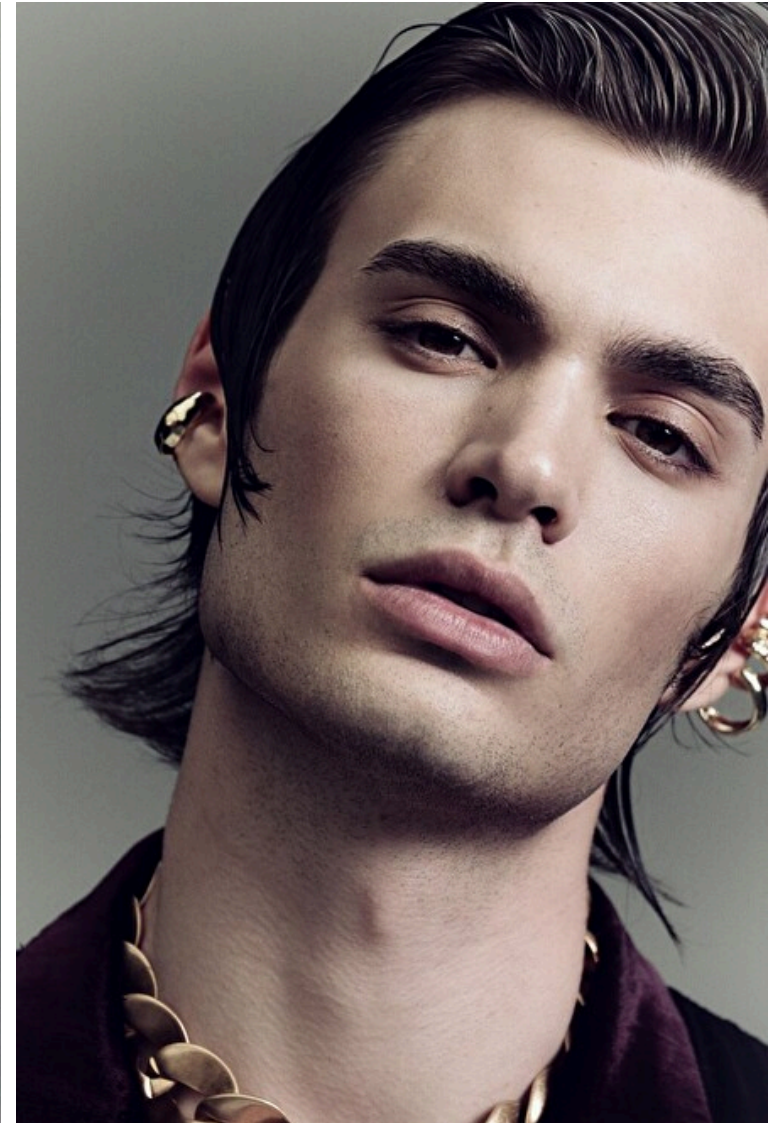

Select

MODEL MANAGEMENT

1400 Alton Rd Suite 103, Miami Beach, 33139, Florida, United States

Phone: (305) 672-6342 Fax: (305) 672-1749 Email: info.miami@selectmodel.com Website: <https://www.selectmodel.com/>

Gabriele Vitale

Height 189cm / 6' 2.5"

Waist 72cm / 28.5"

Shoes EU/US/UK 44 / 11 / 9.5

Eyes Hazel

Hair Brown

Inseam 85cm / 33.5"

Neck 39cm / 15.5"

Suit size 48cm / 38"