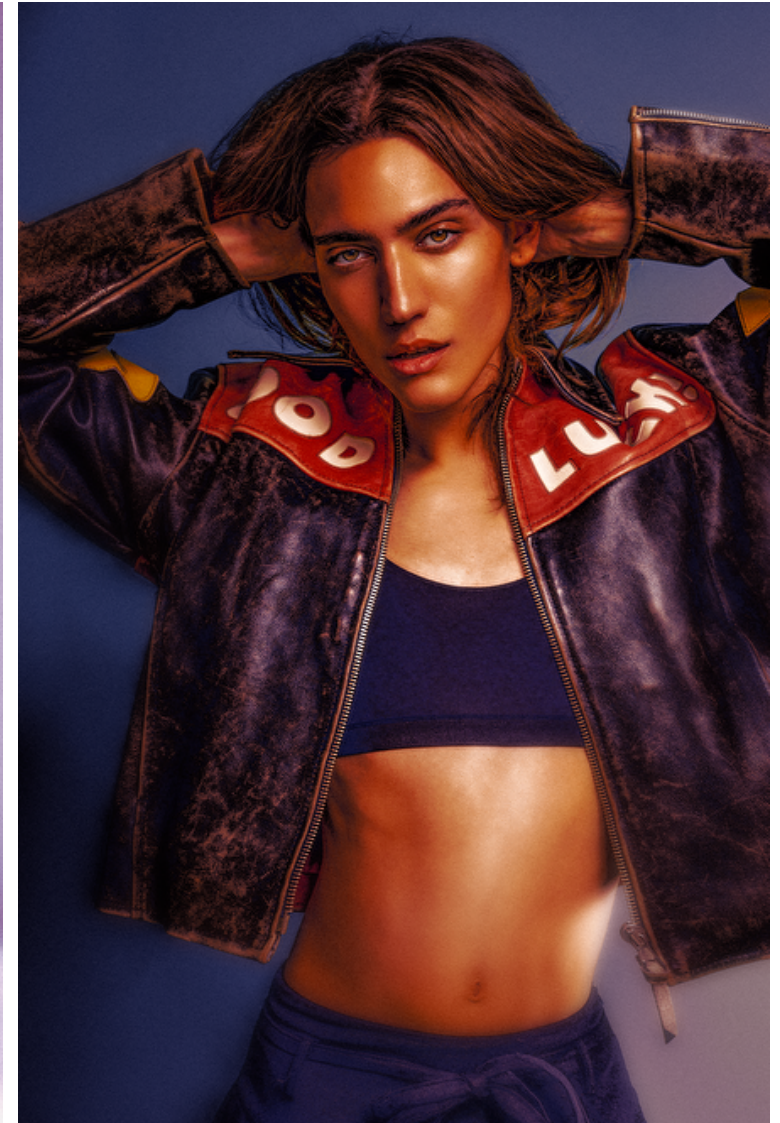

Height 175cm / 5' 9.0"

Waist 65cm / 25.5"

Hips 81cm / 32"

Shoes EU/US/UK 40 / 9 / 7

Eyes Green

Hair Brown

Select

MODEL MANAGEMENT