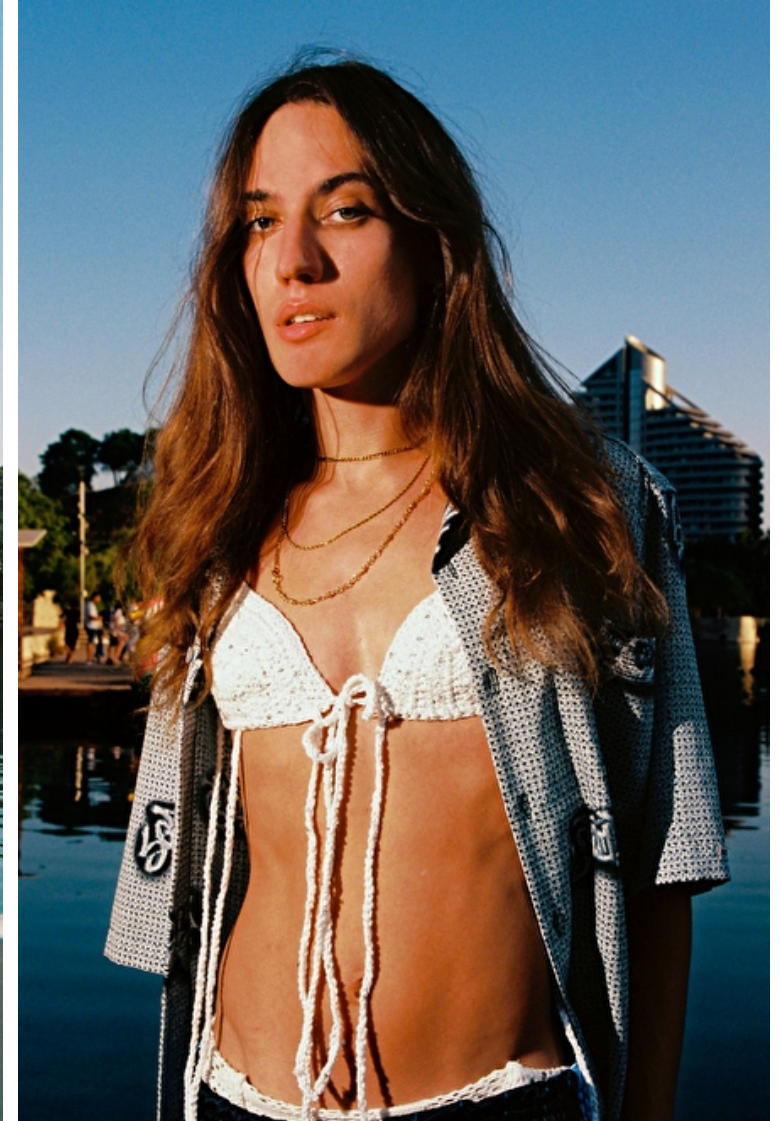

Georgie Gorg

Height 175cm / 5' 9.0"

Waist 65cm / 25.5"

Hips 81cm / 32"

Shoes EU/US/UK 40 / 9 / 7

Eyes Green

Hair Brown

Select