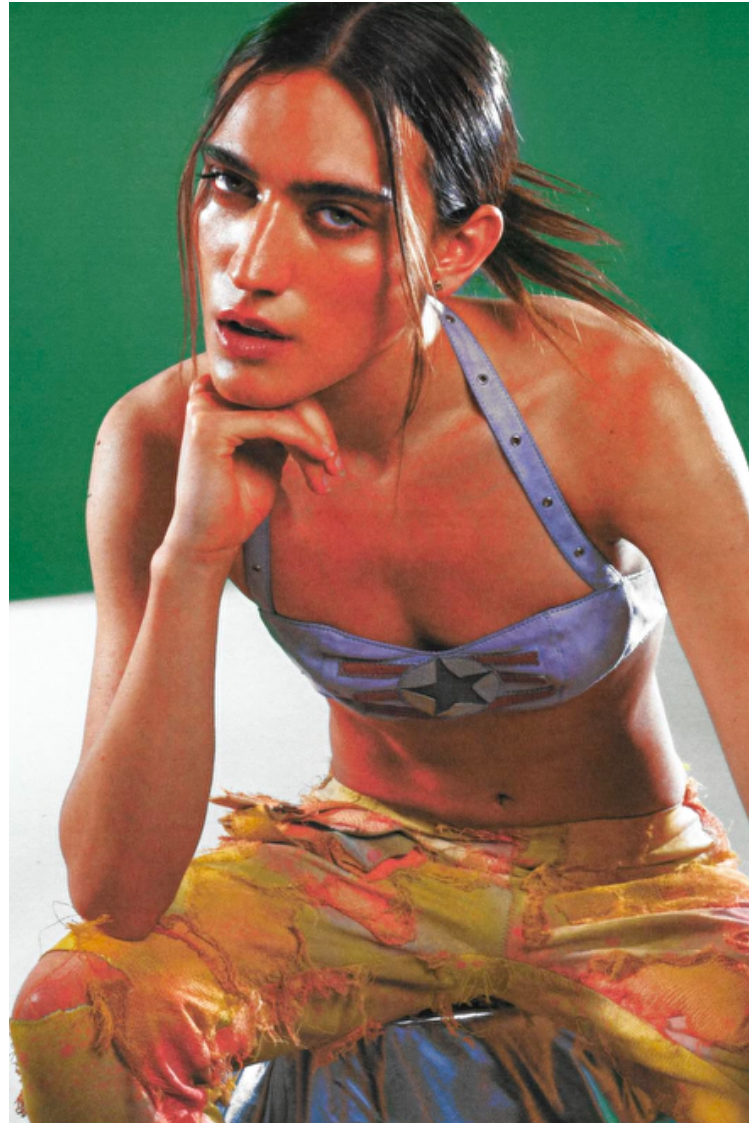

## George Gorg

Height 175cm / 5' 9.0"

Waist 65cm / 25.5"

Hips 81cm / 32"

Shoes EU/US/UK 40 / 9 / 7

Eyes Green

Hair Brown