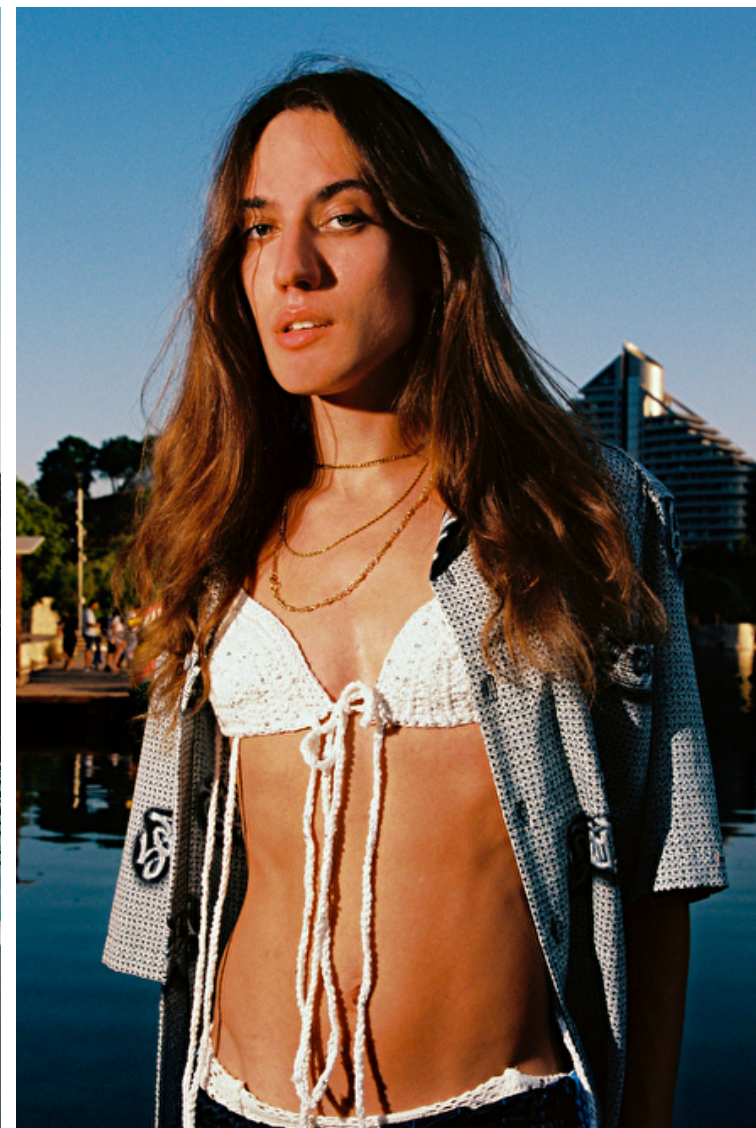

George Gorg

Height 175cm / 5' 9.0"

Waist 65cm / 25.5"

Hips 81cm / 32"

Shoes EU/US/UK 40 / 9 / 7

Eyes Green

Hair Brown

Select