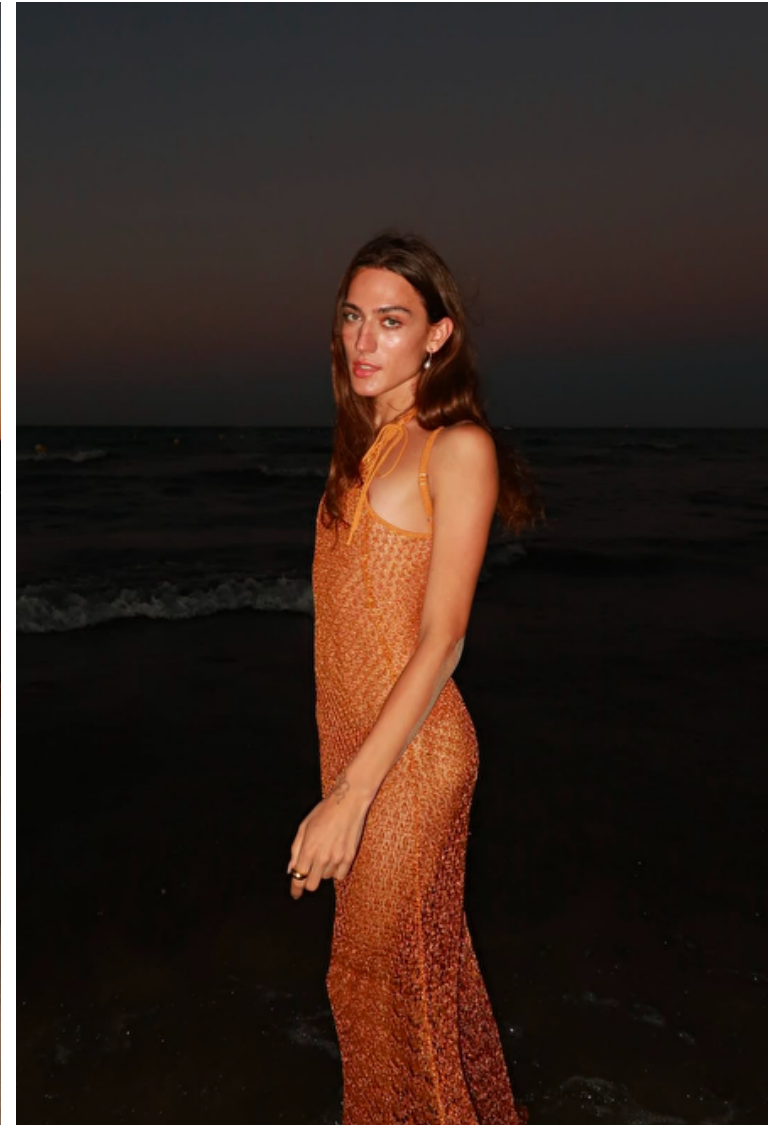

## George Gorg

Height 175cm / 5' 9.0"

Waist 65cm / 25.5"

Hips 81cm / 32"

Shoes EU/US/UK 40 / 9 / 7

Eyes Green

Hair Brown