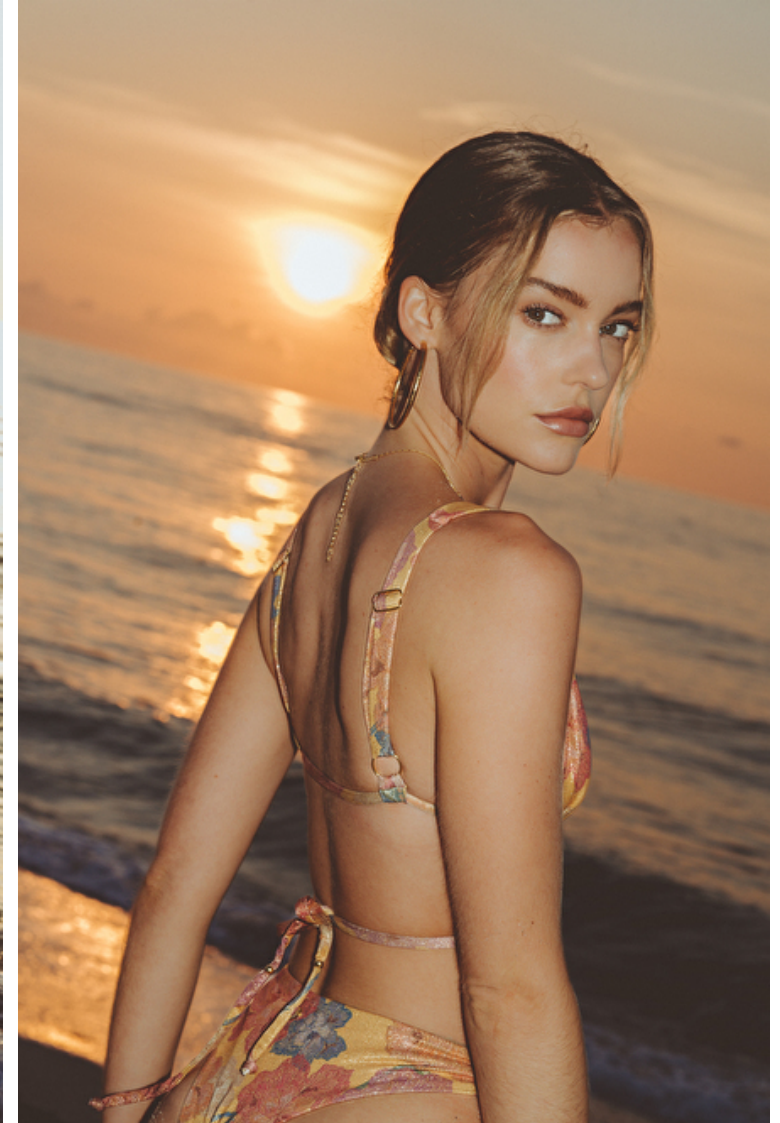

Select

MODEL MANAGEMENT

1400 Alton Rd Suite 103, Miami Beach, 33139, Florida, United States

Phone: (305) 672-6342 Fax: (305) 672-1749 Email: info.miami@selectmodel.com Website: <https://www.selectmodel.com/>

Georgia Gibbs

Height 175cm / 5' 9.0"

Size EU/US 32 / 2

Bust 81cm / 32"

Waist 61cm / 24"

Hips 92cm / 36"

Shoes EU/US/UK 40 / 9 / 7

Eyes Green

Hair Blond

Cup B/C