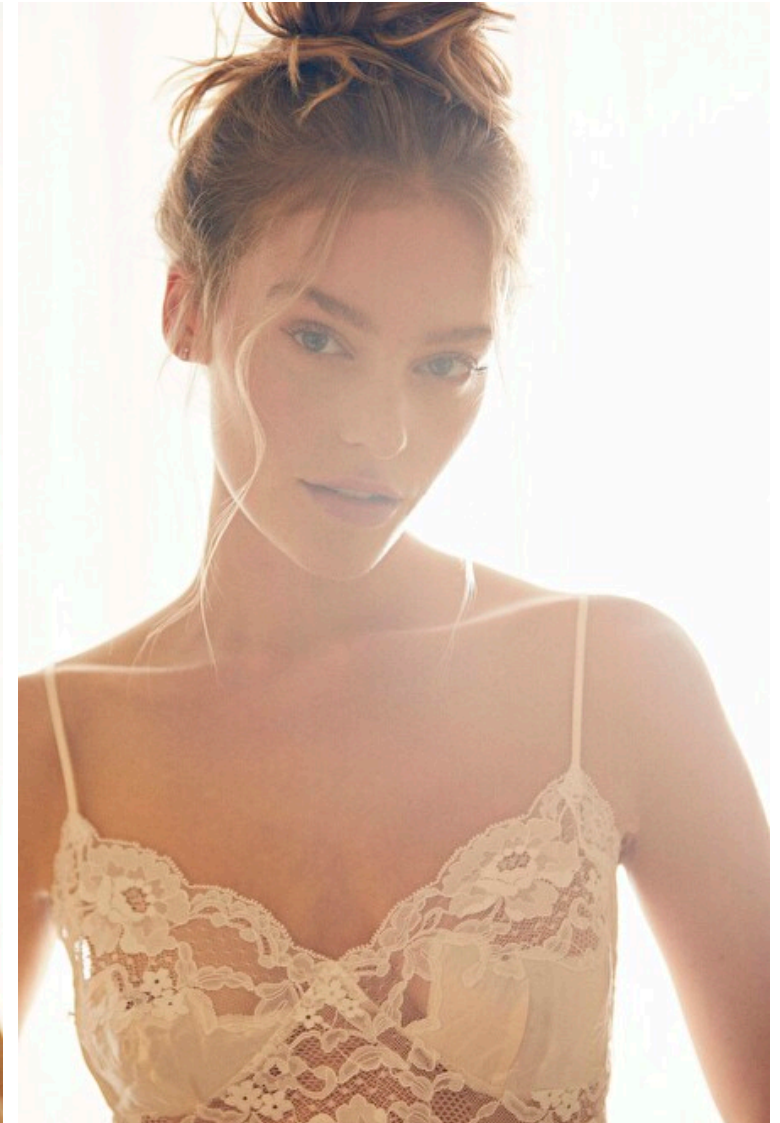

Select

MODEL MANAGEMENT

1400 Alton Rd Suite 103, Miami Beach, 33139, Florida, United States

Phone: (305) 672-6342 Fax: (305) 672-1749 Email: info.miami@selectmodel.com Website: <https://www.selectmodel.com/>

Georgia Gibbs

Height 175cm / 5' 9.0"

Size EU/US 32 / 2

Bust 81cm / 32"

Waist 61cm / 24"

Hips 92cm / 36"

Shoes EU/US/UK 40 / 9 / 7

Eyes Green

Hair Blond

Cup B/C