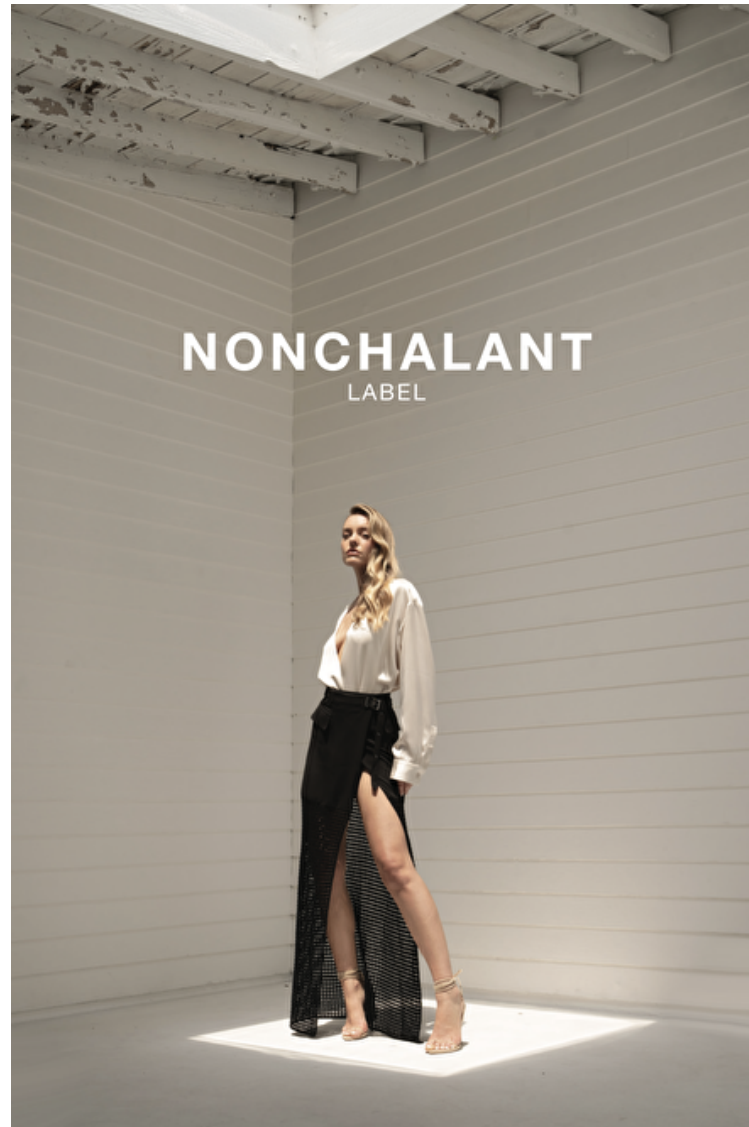

Select

MODEL MANAGEMENT

1400 Alton Rd Suite 103, Miami Beach, 33139, Florida, United States

Phone: (305) 672-6342 Fax: (305) 672-1749 Email: info.miami@selectmodel.com Website: <https://www.selectmodel.com/>

Georgia Gibbs

Height 175cm / 5' 9.0"

Size EU/US 32 / 2

Bust 81cm / 32"

Waist 61cm / 24"

Hips 92cm / 36"

Shoes EU/US/UK 40 / 9 / 7

Eyes Green

Hair Blond

Cup B/C