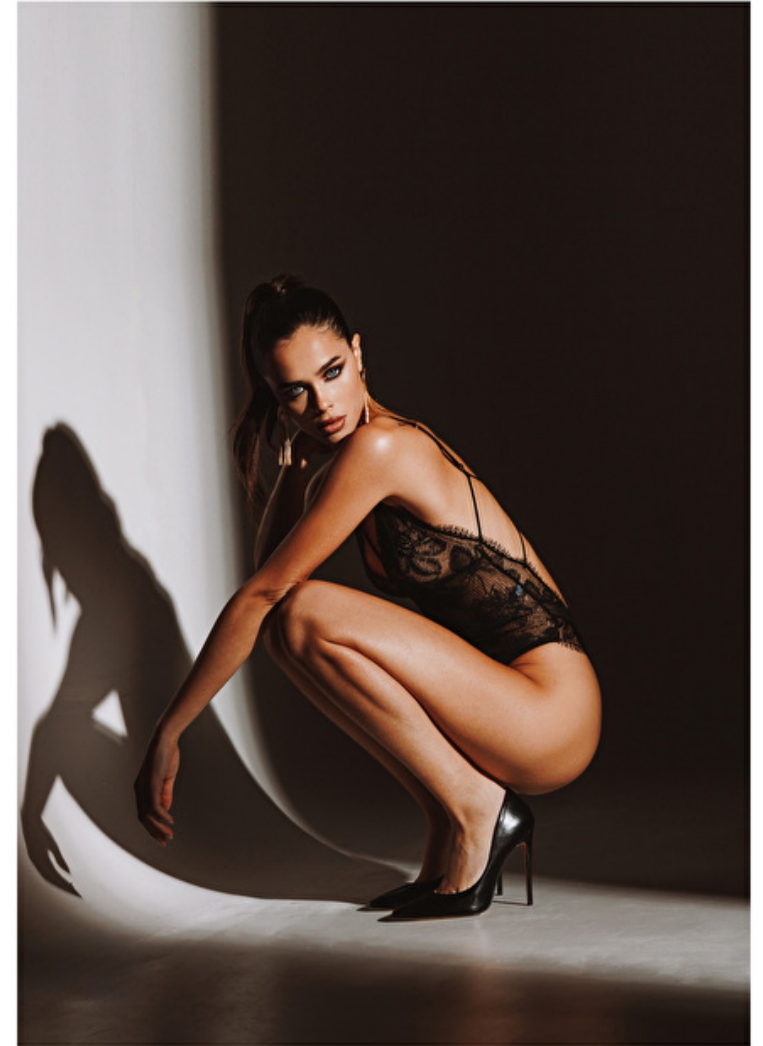

Giulia Ciancio

Height 174cm / 5' 8.5"

Bust 83cm / 32.5"

Waist 60cm / 23.5"

Hips 88cm / 34.5"

Shoes EU/US/UK 40 / 9 / 7

Eyes Blue

Hair Brown