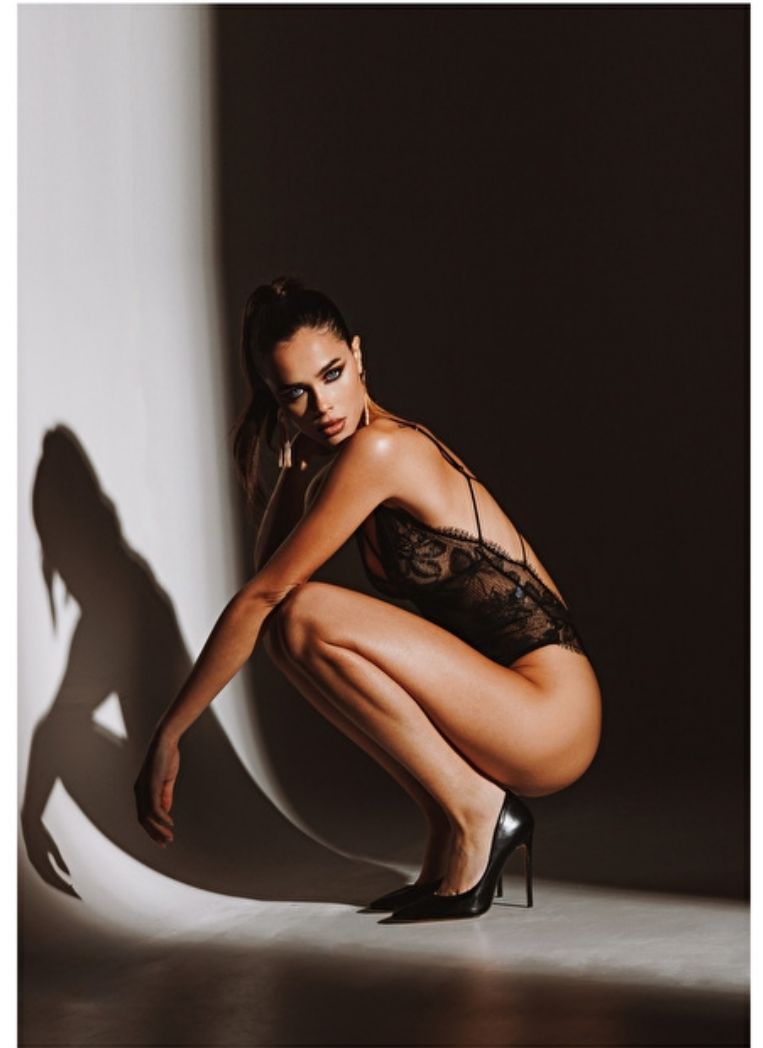

Giulia Ciancio

Height 174cm / 5' 8.5"

Bust 83cm / 32.5"

Waist 60cm / 23.5"

Hips 88cm / 34.5"

Shoes EU/US/UK 40 / 9 / 7

Eyes Blue

Hair Brown