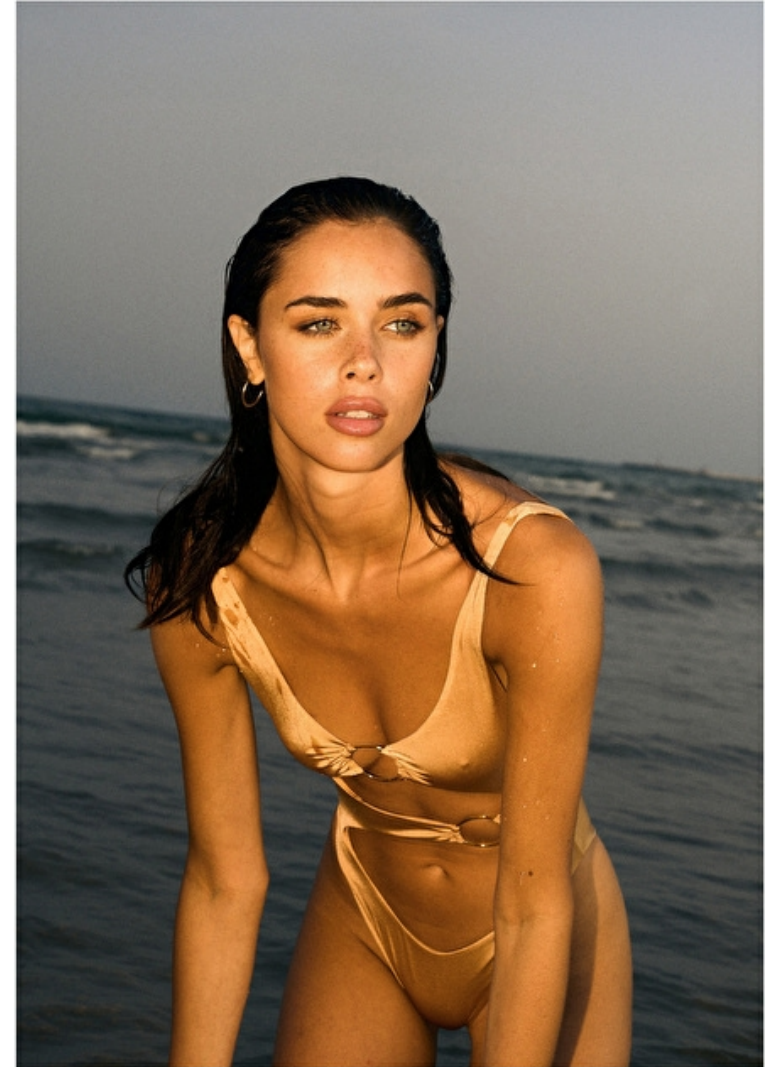

Giulia Ciancio

Height 174cm / 5' 8.5"

Bust 83cm / 32.5"

Waist 60cm / 23.5"

Hips 88cm / 34.5"

Shoes EU/US/UK 40 / 9 / 7

Eyes Blue

Hair Brown