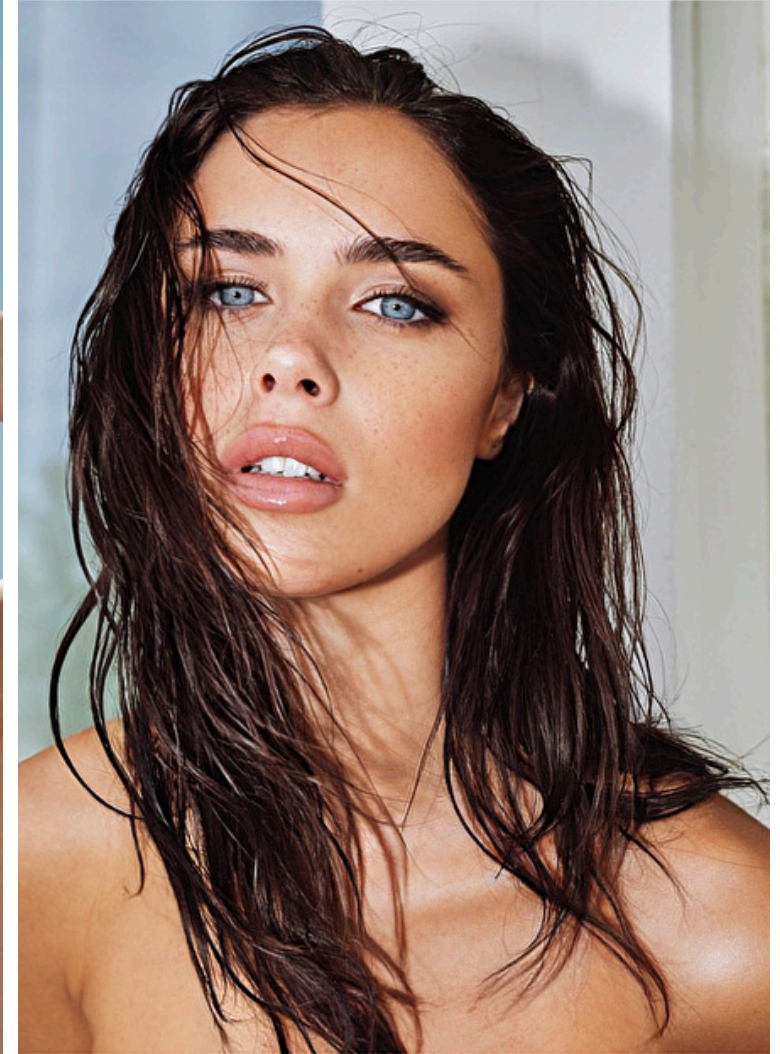

Giulia Ciano

Height 174cm / 5' 8.5"

Bust 83cm / 32.5"

Waist 60cm / 23.5"

Hips 88cm / 34.5"

Shoes EU/US/UK 40 / 9 / 7

Eyes Blue

Hair Brown