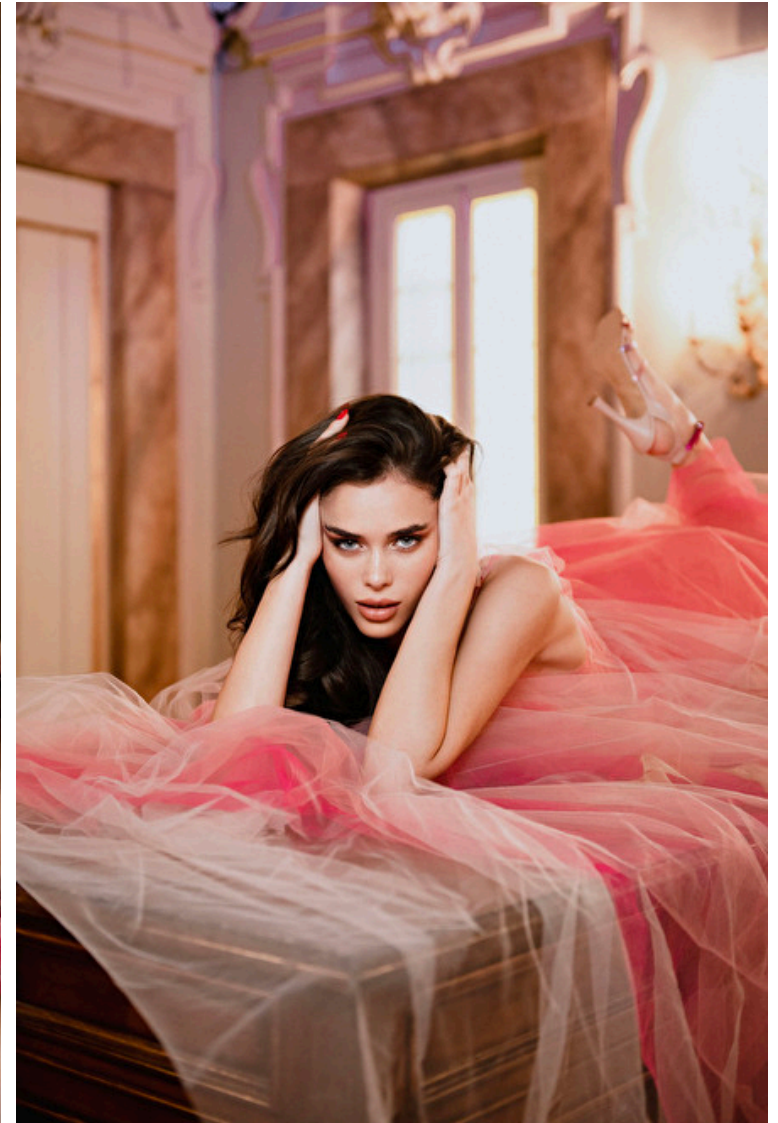

Giulia Ciano

Height 174cm / 5' 8.5"

Bust 83cm / 32.5"

Waist 60cm / 23.5"

Hips 88cm / 34.5"

Shoes EU/US/UK 40 / 9 / 7

Eyes Blue

Hair Brown