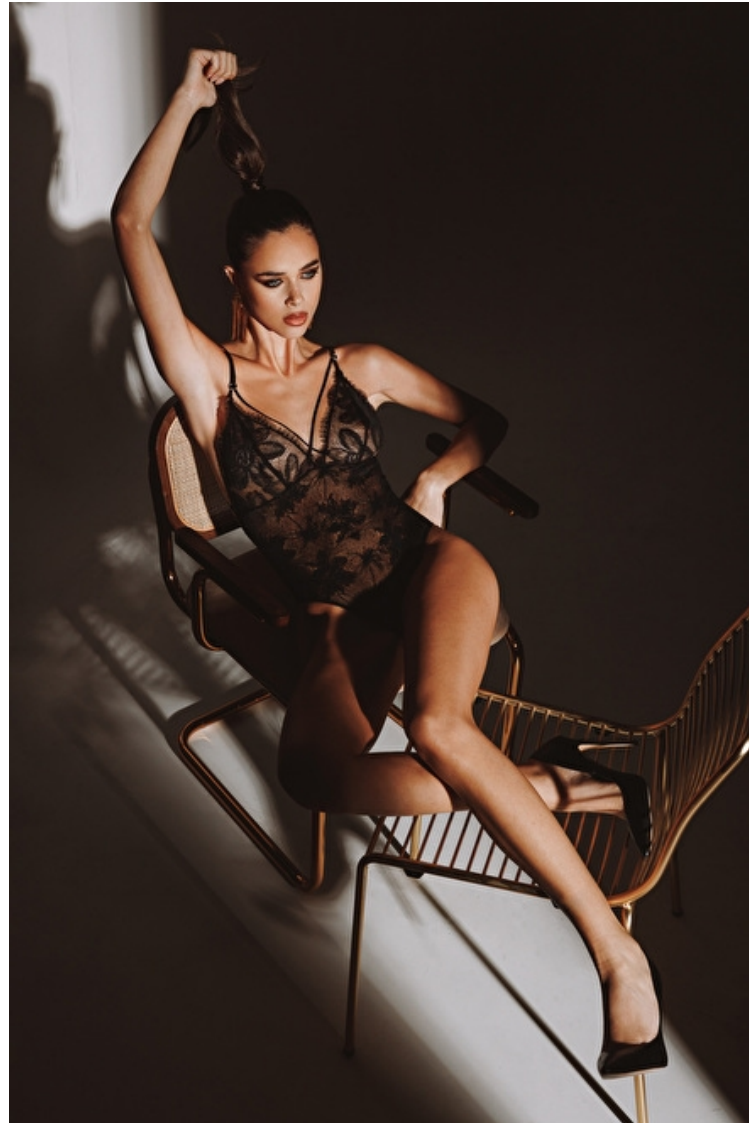

Giulia Ciancio

Height 174cm / 5' 8.5"

Bust 83cm / 32.5"

Waist 60cm / 23.5"

Hips 88cm / 34.5"

Shoes EU/US/UK 40 / 9 / 7

Eyes Blue

Hair Brown