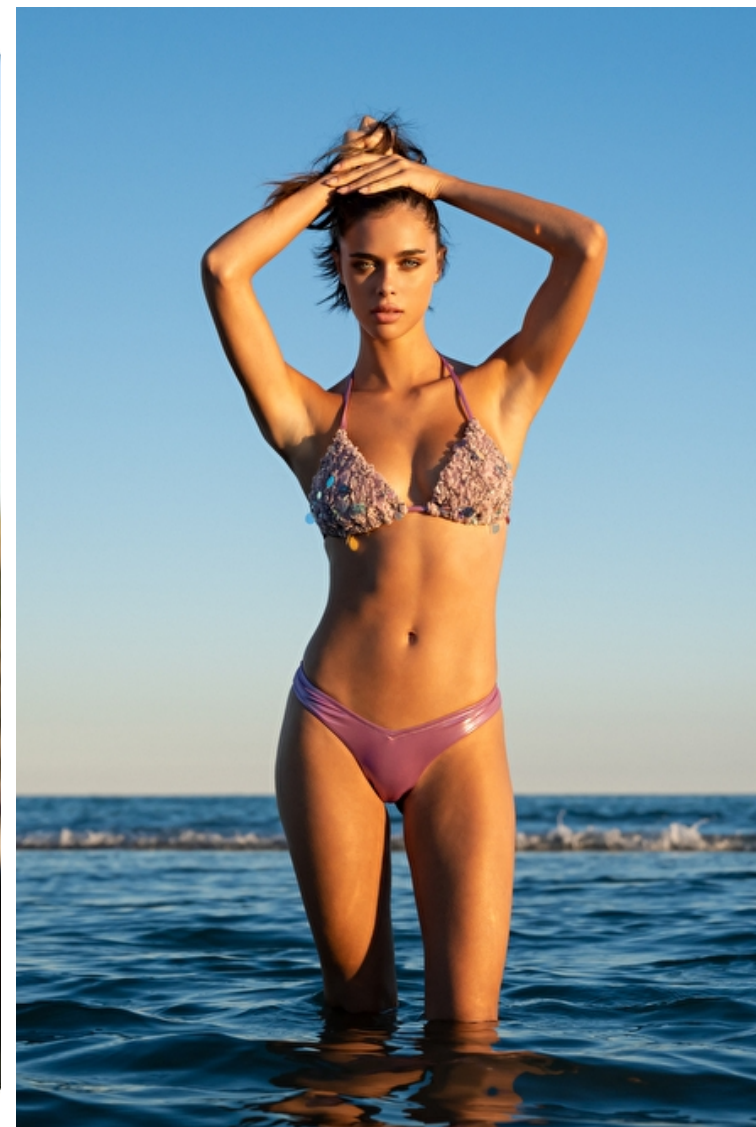

Giulia Ciancio

Height 174cm / 5' 8.5"

Bust 83cm / 32.5"

Waist 60cm / 23.5"

Hips 88cm / 34.5"

Shoes EU/US/UK 40 / 9 / 7

Eyes Blue

Hair Brown