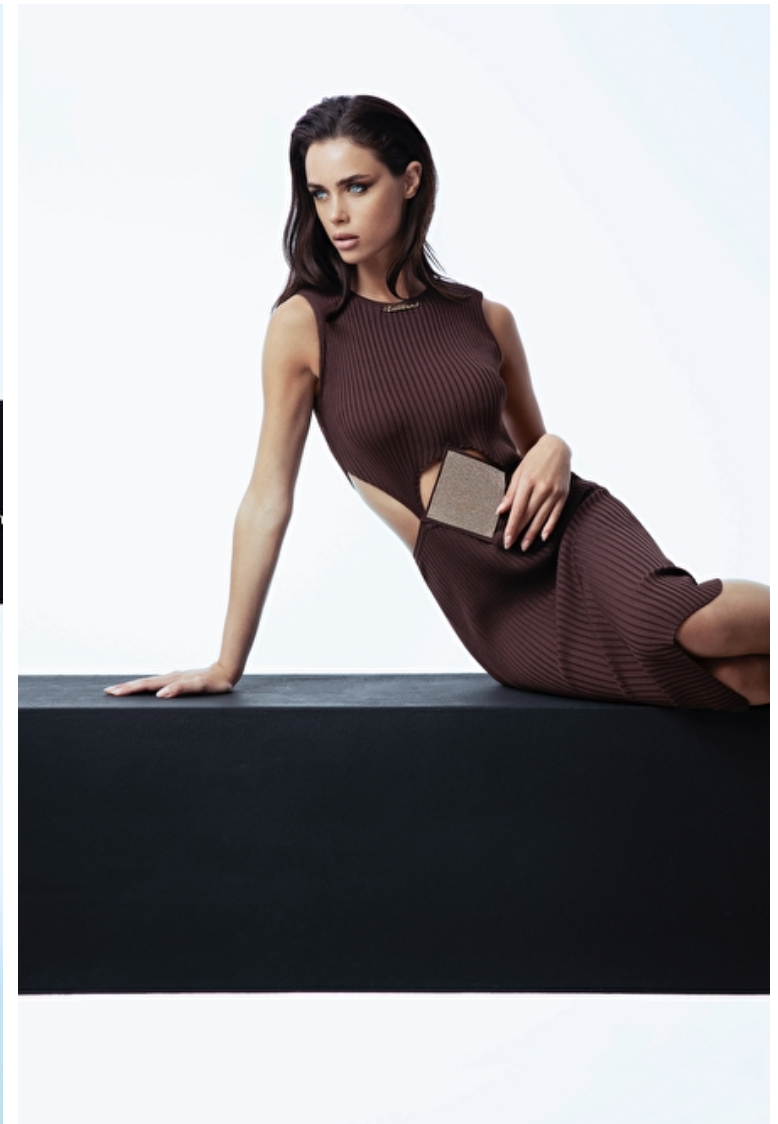

Giulia Ciancio

Height 174cm / 5' 8.5"

Bust 83cm / 32.5"

Waist 60cm / 23.5"

Hips 88cm / 34.5"

Shoes EU/US/UK 40 / 9 / 7

Eyes Blue

Hair Brown