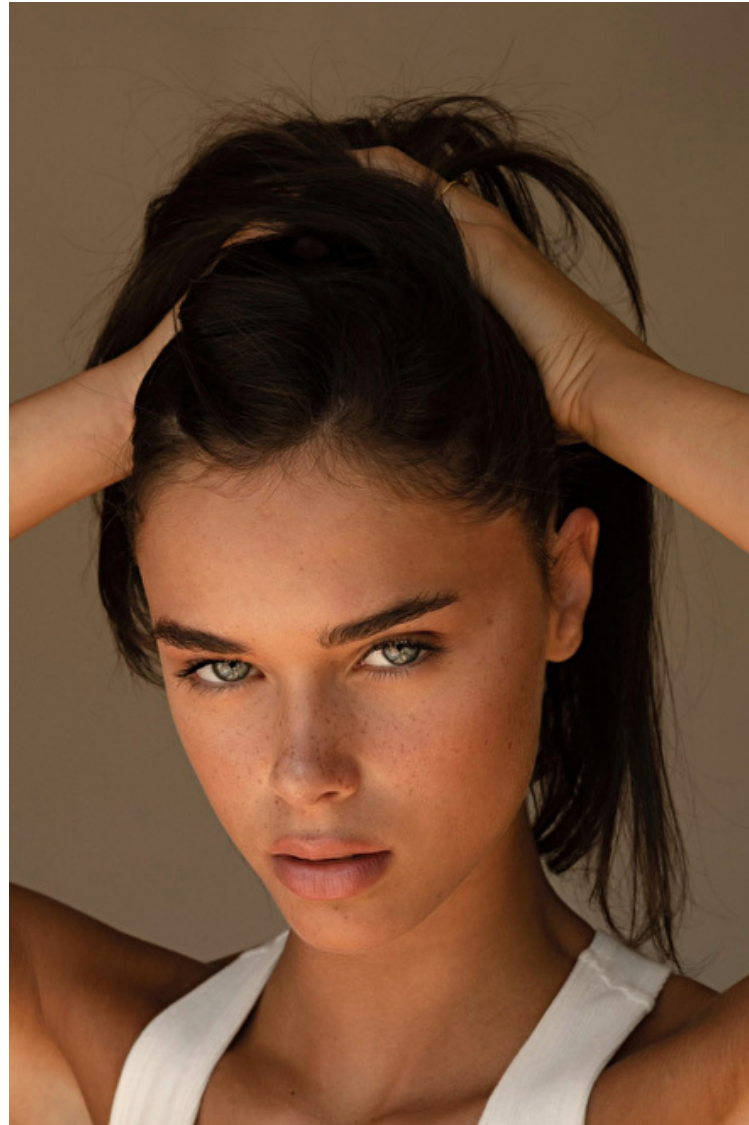

Giulia Ciancio

Height 174cm / 5' 8.5"

Bust 83cm / 32.5"

Waist 60cm / 23.5"

Hips 88cm / 34.5"

Shoes EU/US/UK 40 / 9 / 7

Eyes Blue

Hair Brown