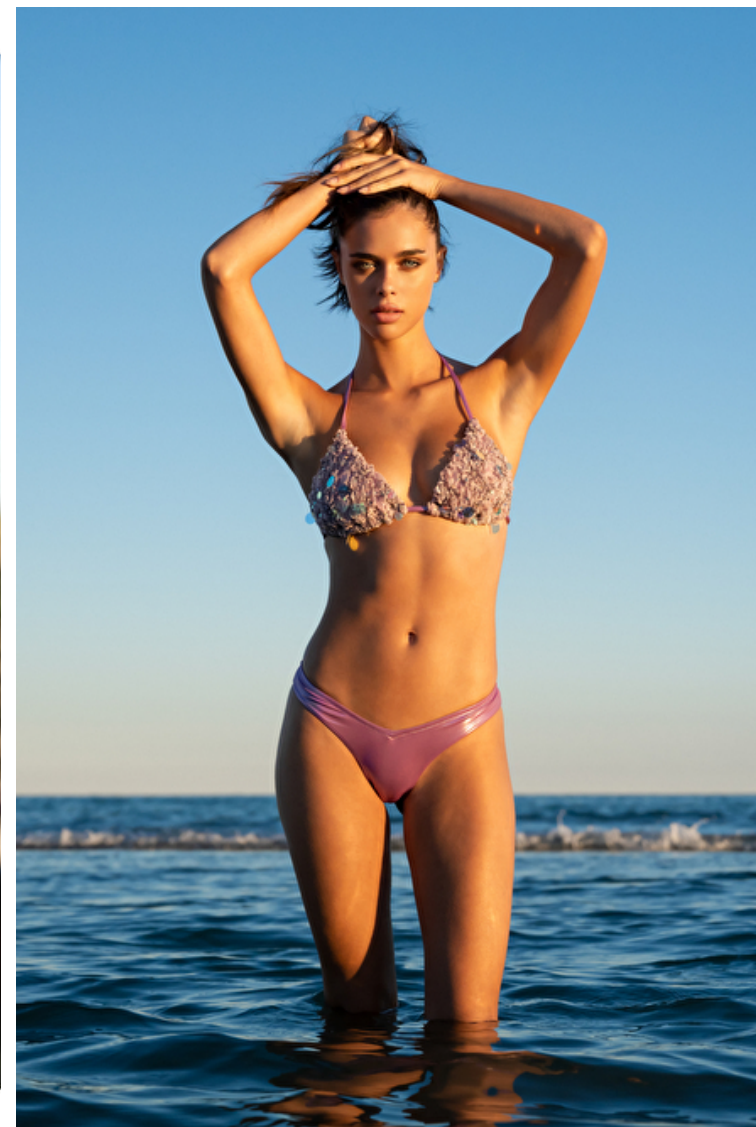

Giulia Ciancio

Height 174cm / 5' 8.5"

Bust 83cm / 32.5"

Waist 60cm / 23.5"

Hips 88cm / 34.5"

Shoes EU/US/UK 40 / 9 / 7

Eyes Blue

Hair Brown