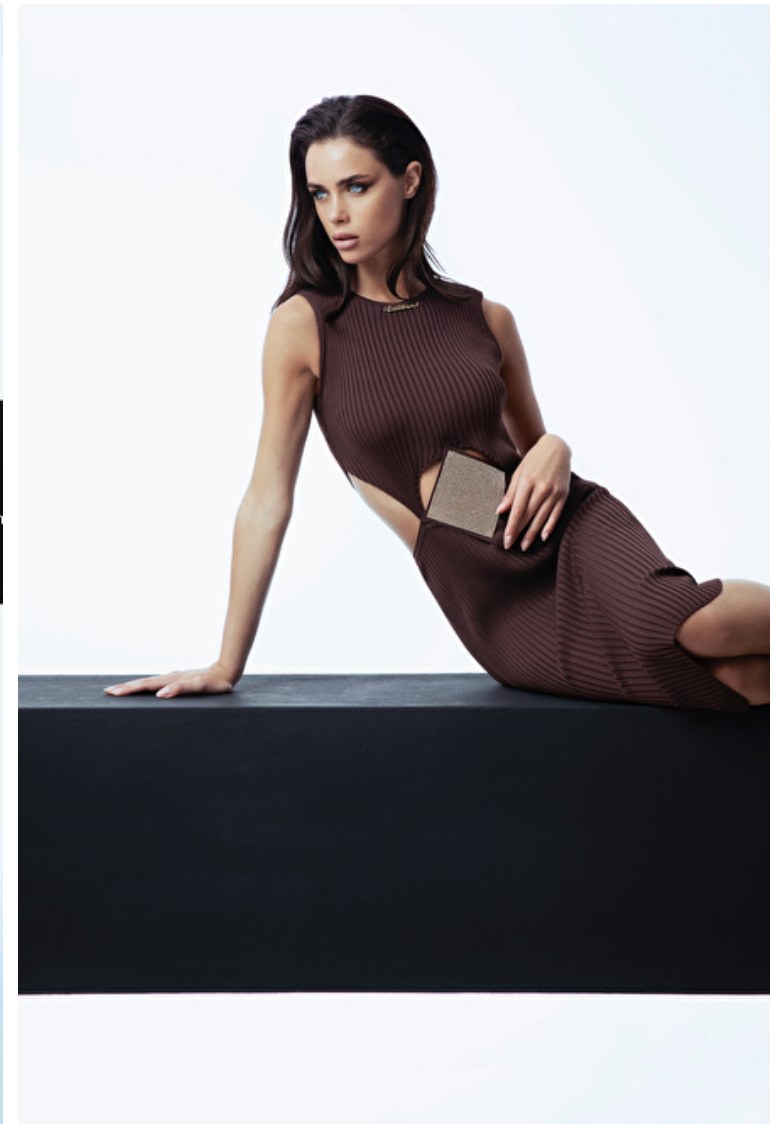

Giulia Ciancio

Height 174cm / 5' 8.5"

Bust 83cm / 32.5"

Waist 60cm / 23.5"

Hips 88cm / 34.5"

Shoes EU/US/UK 40 / 9 / 7

Eyes Blue

Hair Brown