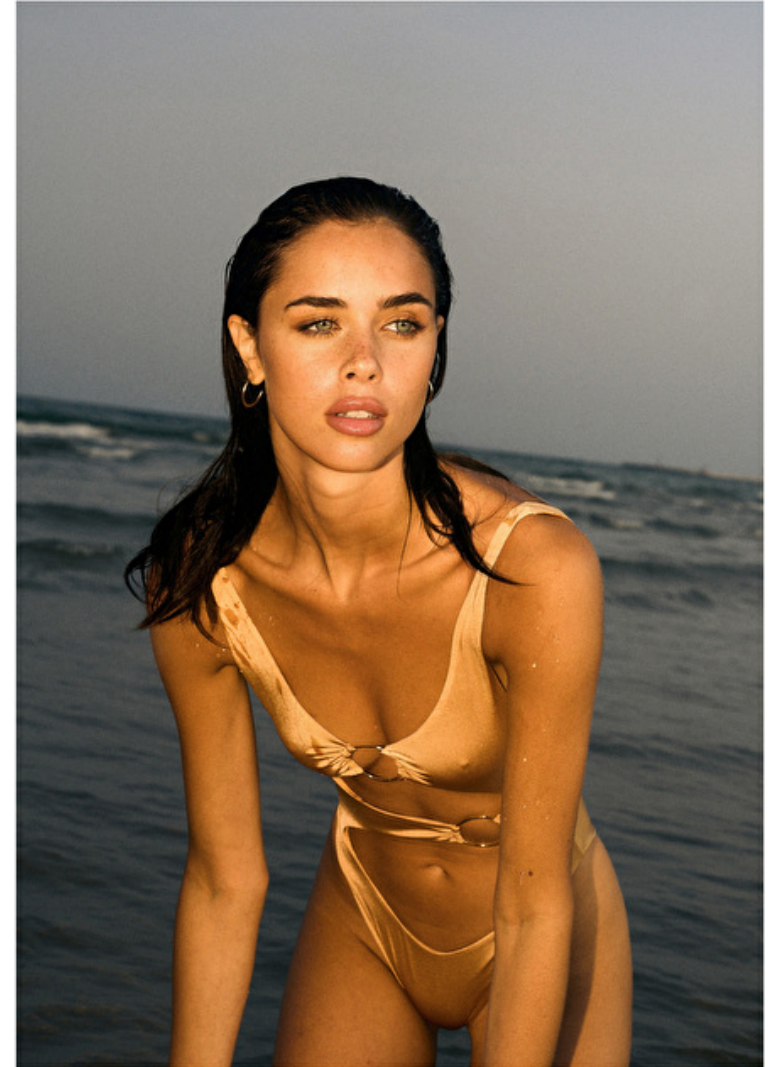

Giulia Ciano

Height 174cm / 5' 8.5"

Bust 83cm / 32.5"

Waist 60cm / 23.5"

Hips 88cm / 34.5"

Shoes EU/US/UK 40 / 9 / 7

Eyes Blue

Hair Brown