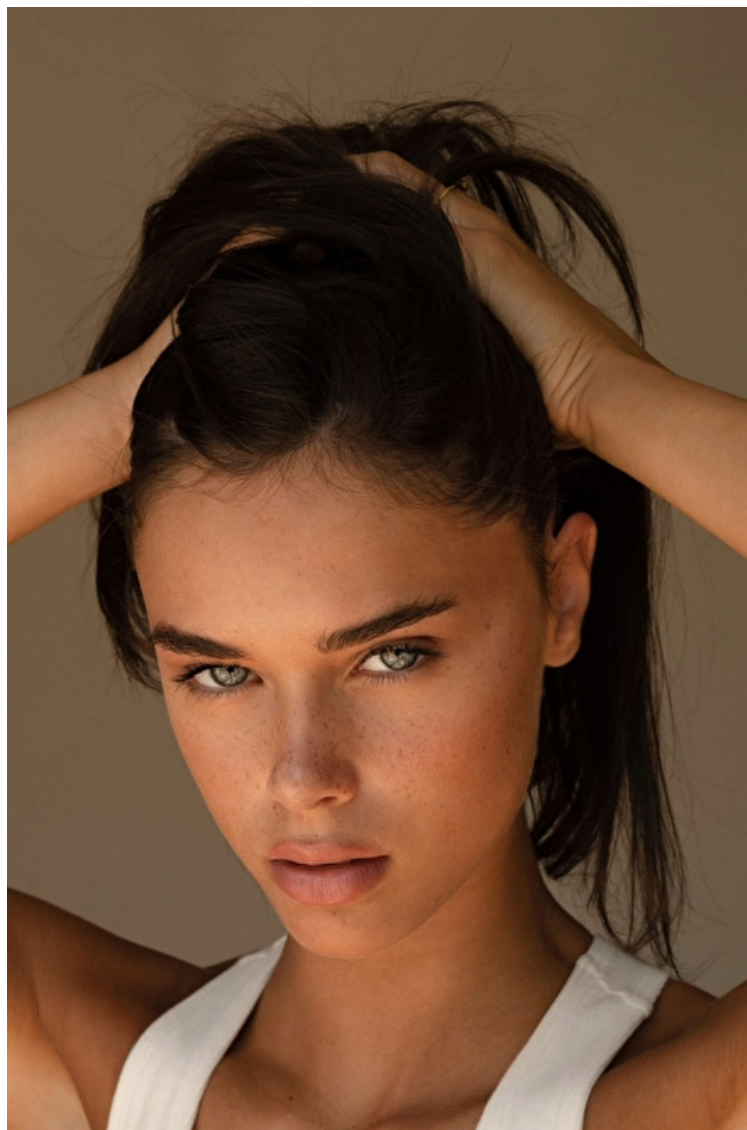

Giulia Ciancio

Height 174cm / 5' 8.5"

Bust 83cm / 32.5"

Waist 60cm / 23.5"

Hips 88cm / 34.5"

Shoes EU/US/UK 40 / 9 / 7

Eyes Blue

Hair Brown