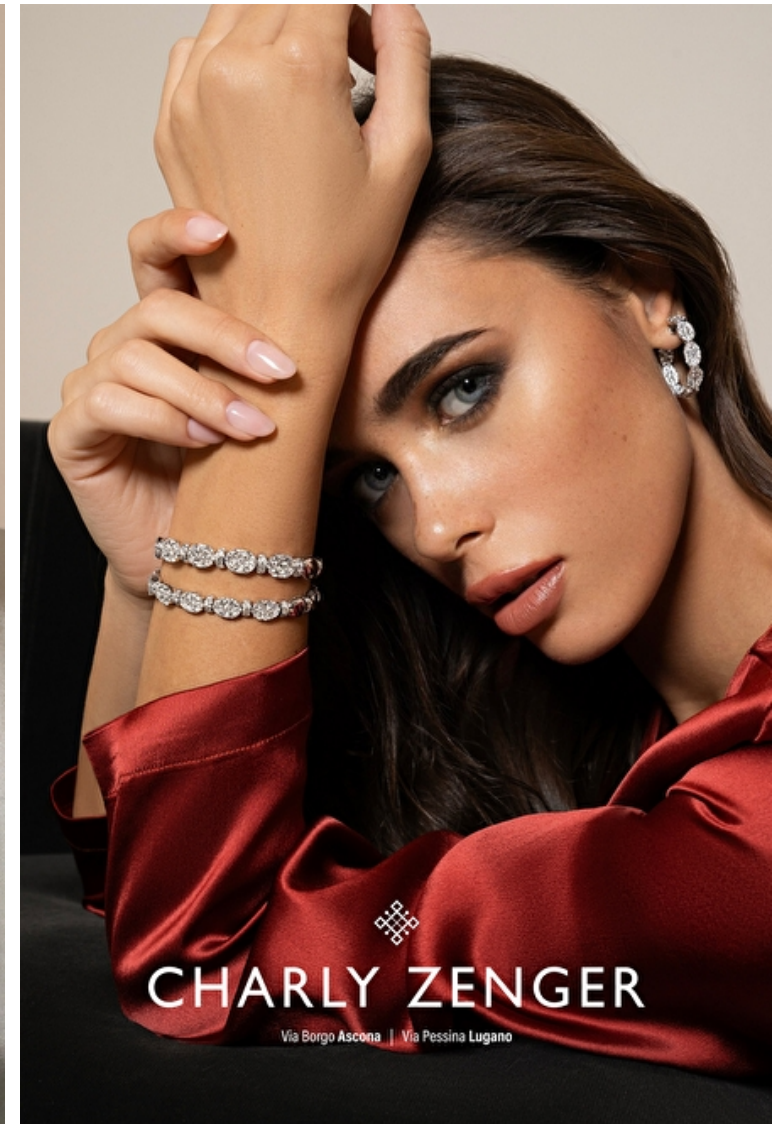

Giulia Ciancio

Height 174cm / 5' 8.5"

Bust 83cm / 32.5"

Waist 60cm / 23.5"

Hips 88cm / 34.5"

Shoes EU/US/UK 40 / 9 / 7

Eyes Blue

Hair Brown