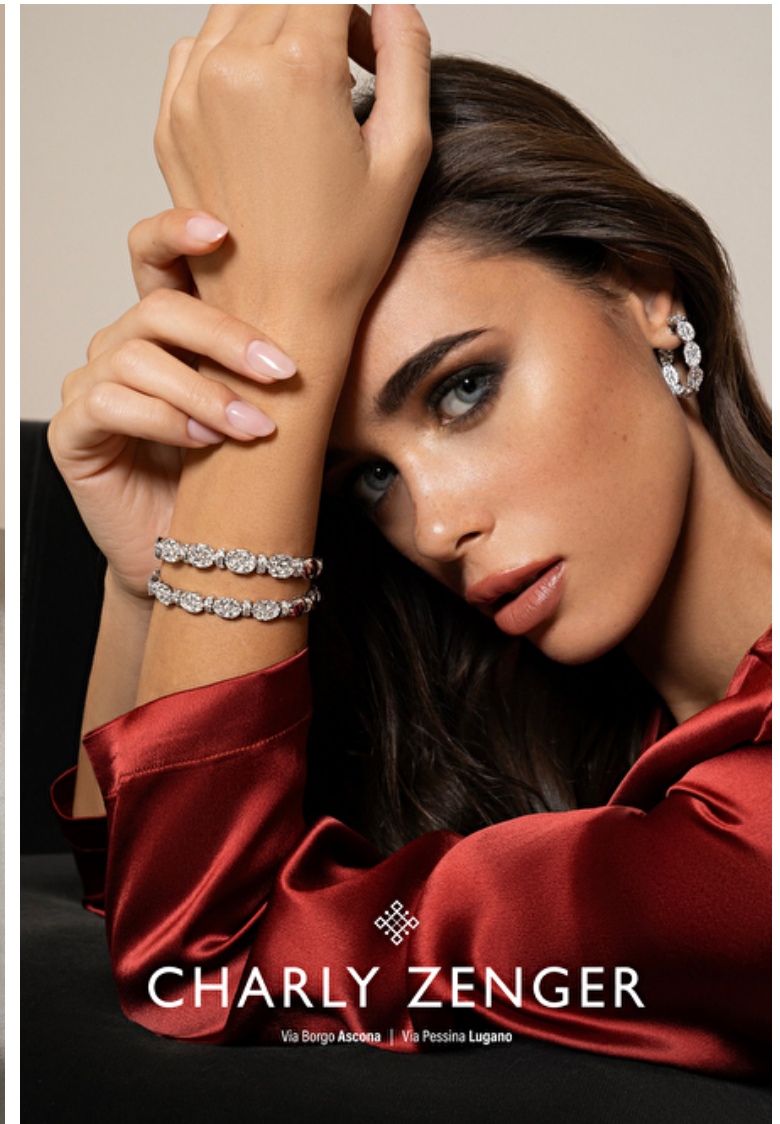

Giulia Ciancio

Height 174cm / 5' 8.5"

Bust 83cm / 32.5"

Waist 60cm / 23.5"

Hips 88cm / 34.5"

Shoes EU/US/UK 40 / 9 / 7

Eyes Blue

Hair Brown