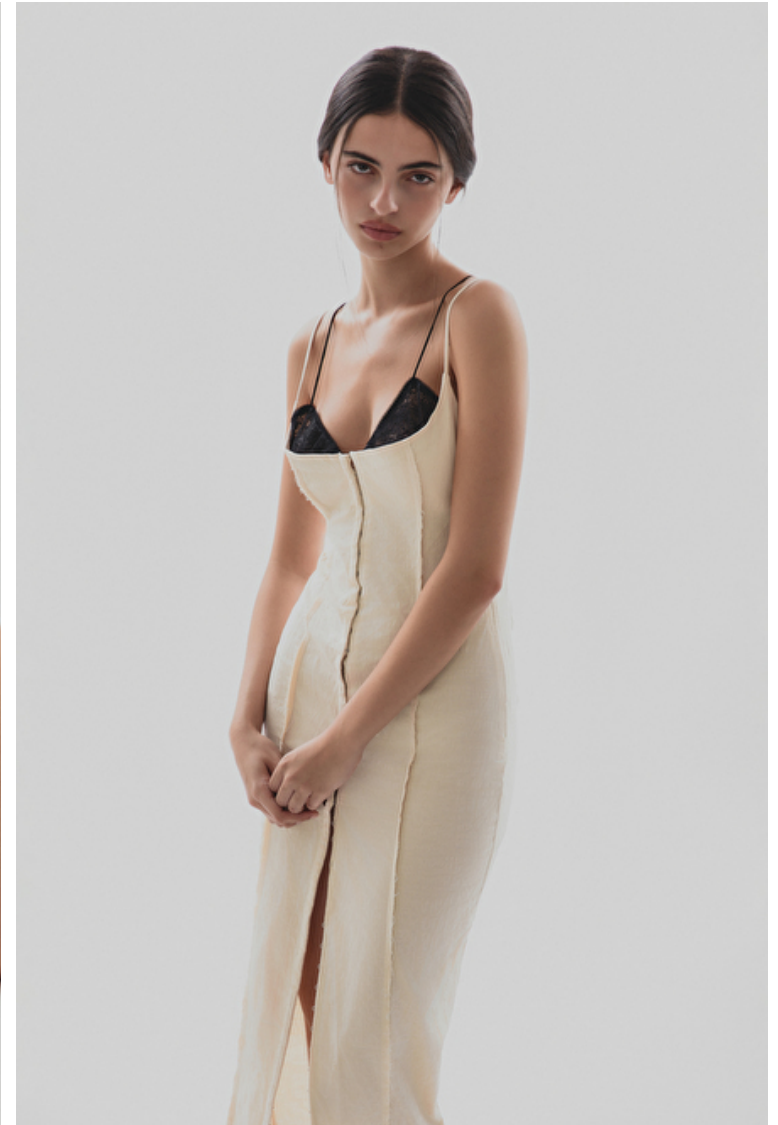

Select

MODEL MANAGEMENT

1400 Alton Rd Suite 103, Miami Beach, 33139, Florida, United States

Phone: (305) 672-6342 Fax: (305) 672-1749 Email: info.miami@selectmodel.com Website: <https://www.selectmodel.com/>

Greta

Height 175cm / 5' 9.0"

Bust 76cm / 30"

Waist 60cm / 23.5"

Hips 89cm / 35"

Shoes EU/US/UK 39 / 8 / 6

Eyes Brown

Hair Brown

Cup B