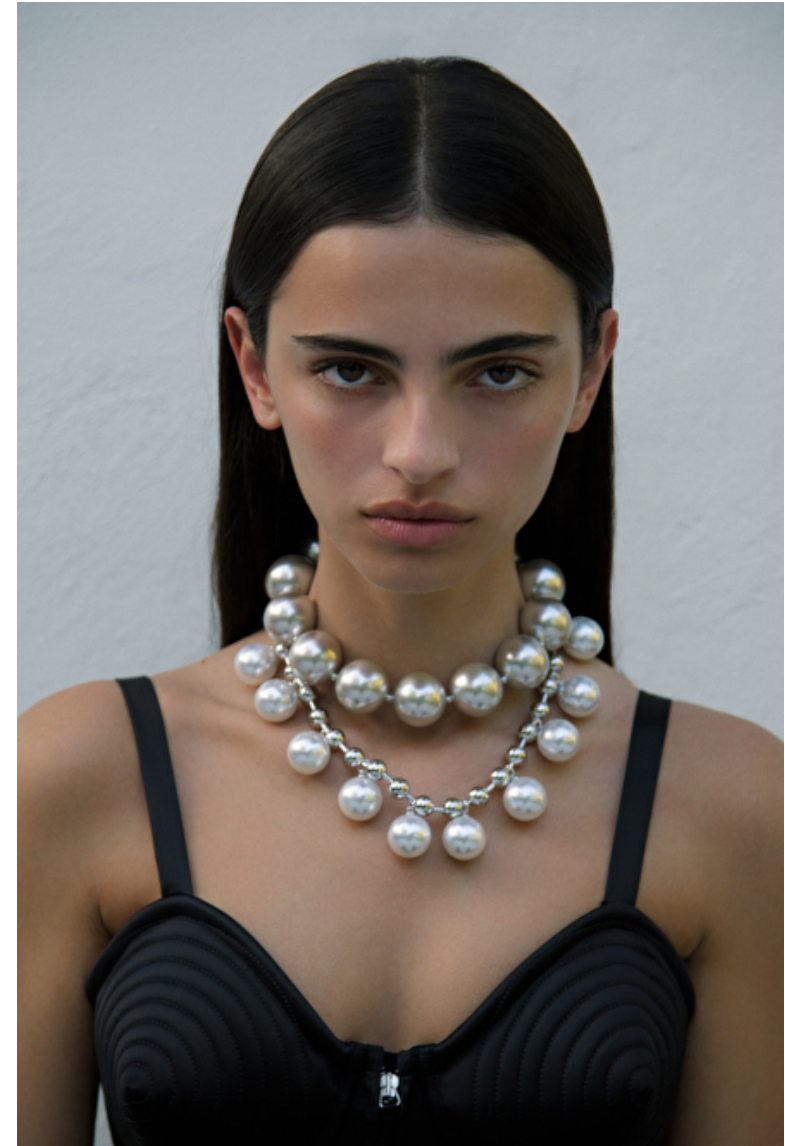

Select

MODEL MANAGEMENT

1400 Alton Rd Suite 103, Miami Beach, 33139, Florida, United States

Phone: (305) 672-6342 Fax: (305) 672-1749 Email: info.miami@selectmodel.com Website: <https://www.selectmodel.com/>

Greta

Height 175cm / 5' 9.0"

Bust 81cm / 32"

Waist 63cm / 25"

Hips 96cm / 38"

Shoes EU/US/UK 39 / 8 / 6

Eyes Brown

Hair Brown

Cup B