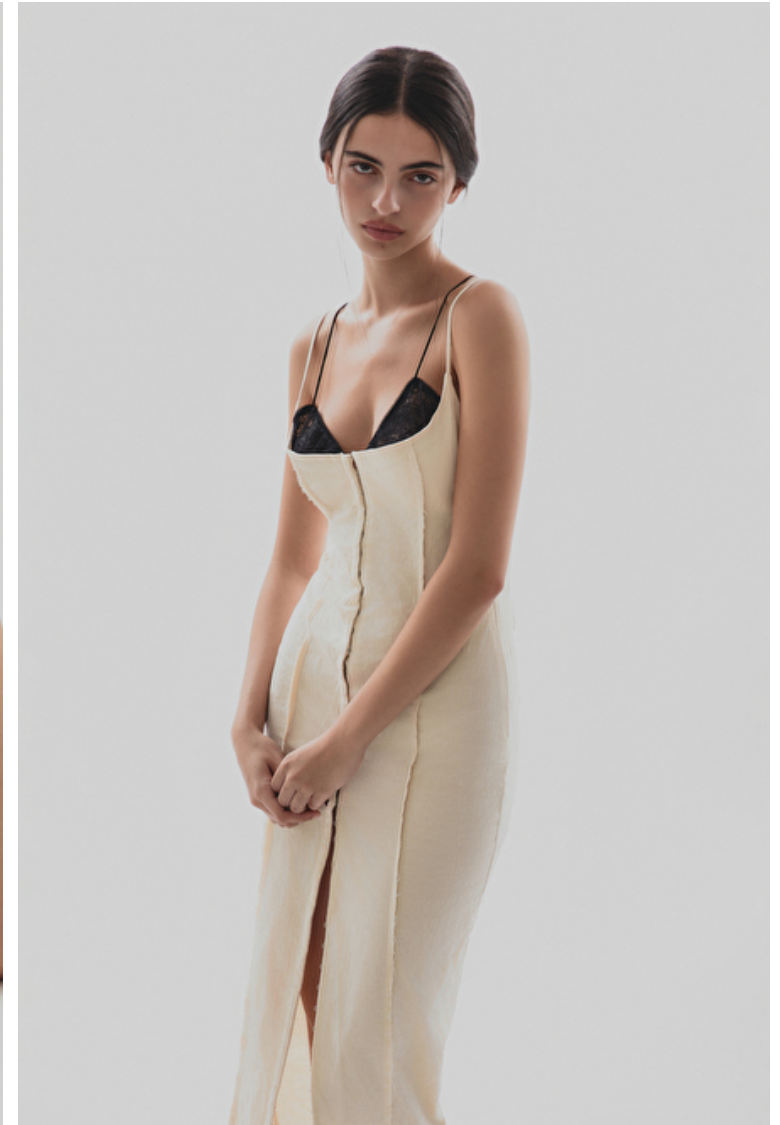

Select

MODEL MANAGEMENT

1400 Alton Rd Suite 103, Miami Beach, 33139, Florida, United States

Phone: (305) 672-6342 Fax: (305) 672-1749 Email: info.miami@selectmodel.com Website: <https://www.selectmodel.com/>

Greta

Height 175cm / 5' 9.0"

Bust 81cm / 32"

Waist 63cm / 25"

Hips 96cm / 38"

Shoes EU/US/UK 39 / 8 / 6

Eyes Brown

Hair Brown

Cup B