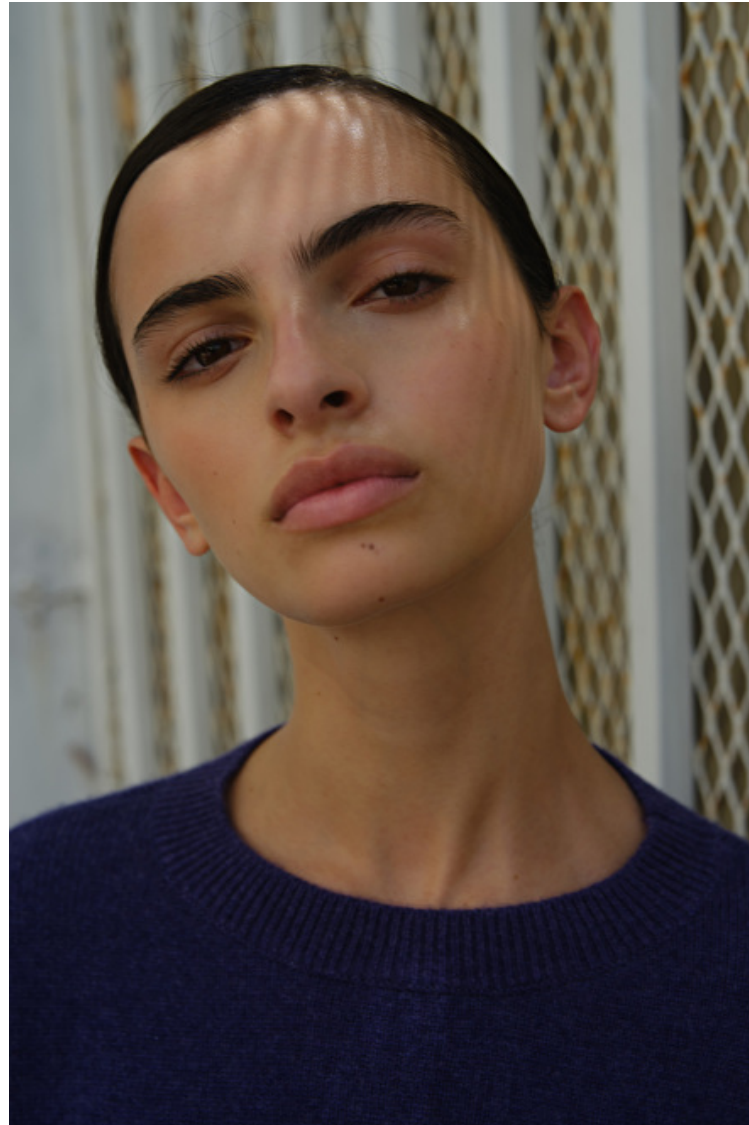

Select

MODEL MANAGEMENT

1400 Alton Rd Suite 103, Miami Beach, 33139, Florida, United States

Phone: (305) 672-6342 Fax: (305) 672-1749 Email: info.miami@selectmodel.com Website: <https://www.selectmodel.com/>

Greta

Height 175cm / 5' 9.0"

Bust 76cm / 30"

Waist 60cm / 23.5"

Hips 89cm / 35"

Shoes EU/US/UK 39 / 8 / 6

Eyes Brown

Hair Brown

Cup B