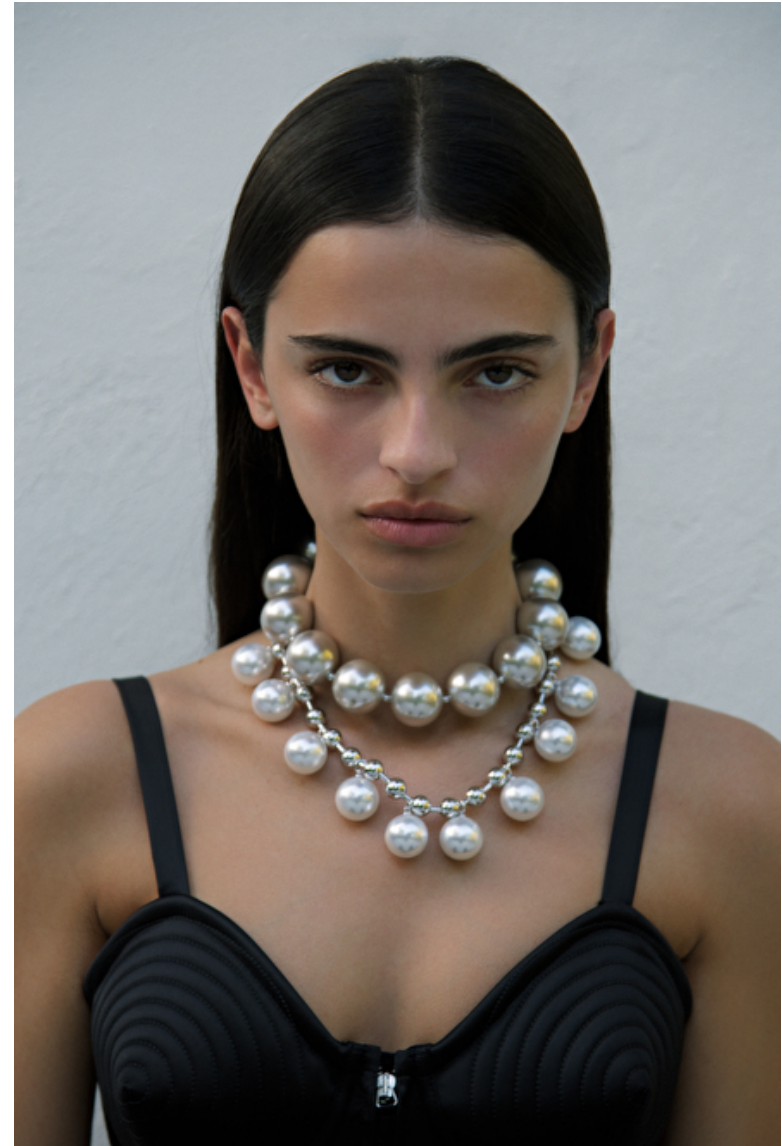

Select

MODEL MANAGEMENT

1400 Alton Rd Suite 103, Miami Beach, 33139, Florida, United States

Phone: (305) 672-6342 Fax: (305) 672-1749 Email: info.miami@selectmodel.com Website: <https://www.selectmodel.com/>

Greta

Height 175cm / 5' 9.0"

Bust 76cm / 30"

Waist 60cm / 23.5"

Hips 89cm / 35"

Shoes EU/US/UK 39 / 8 / 6

Eyes Brown

Hair Brown

Cup B