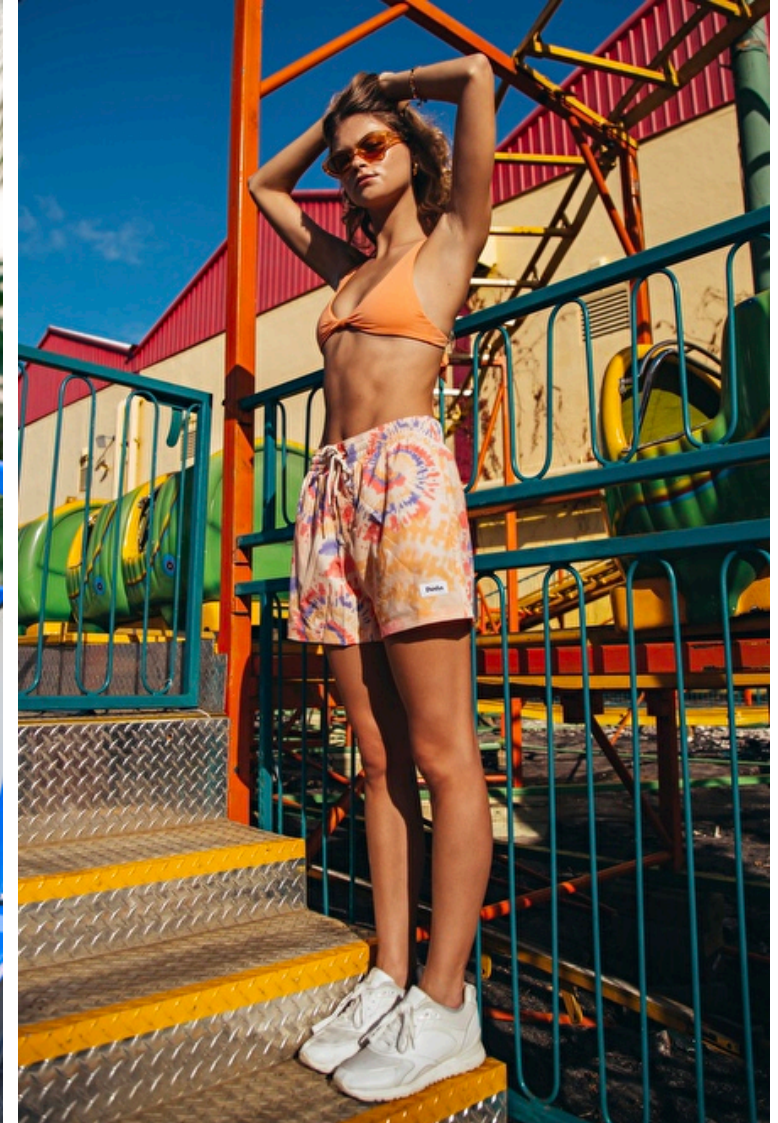

Select

MODEL MANAGEMENT

1400 Alton Rd Suite 103, Miami Beach, 33139, Florida, United States

Phone: (305) 672-6342 Fax: (305) 672-1749 Email: info.miami@selectmodel.com Website: <https://www.selectmodel.com/>

Guste Janauskaite

Height 176cm / 5' 9.5"

Size EU/US 32 / 2

Bust 81cm / 32"

Waist 64cm / 25"

Hips 86cm / 34"

Shoes EU/US/UK 41 / 9.5 / 8

Eyes Blue green

Hair Blond

Location Weston, FL