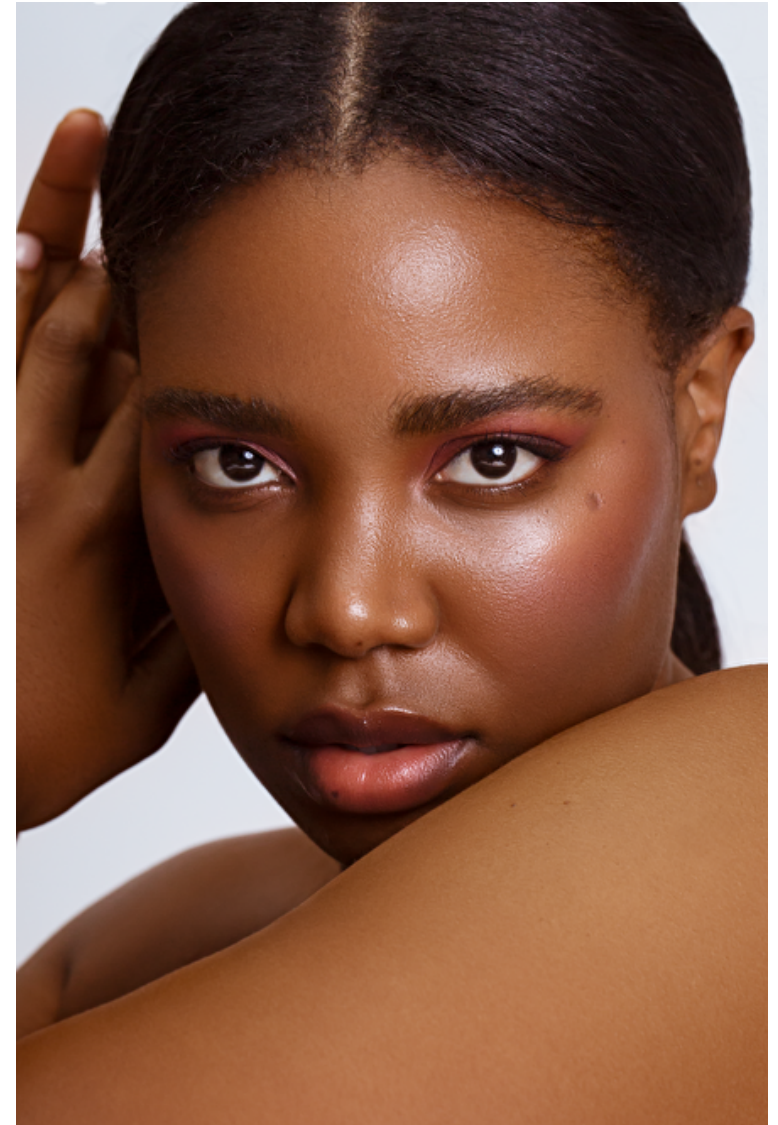

Hadiya Eshe

Height 180cm / 5' 11.0"

Size EU/US 42 / 12

Bust 107cm / 42"

Waist 84cm / 33"

Hips 115cm / 45.5"

Shoes EU/US/UK 41.5 / 10 / 8

Eyes Brown

Hair Dark brown

Cup DD