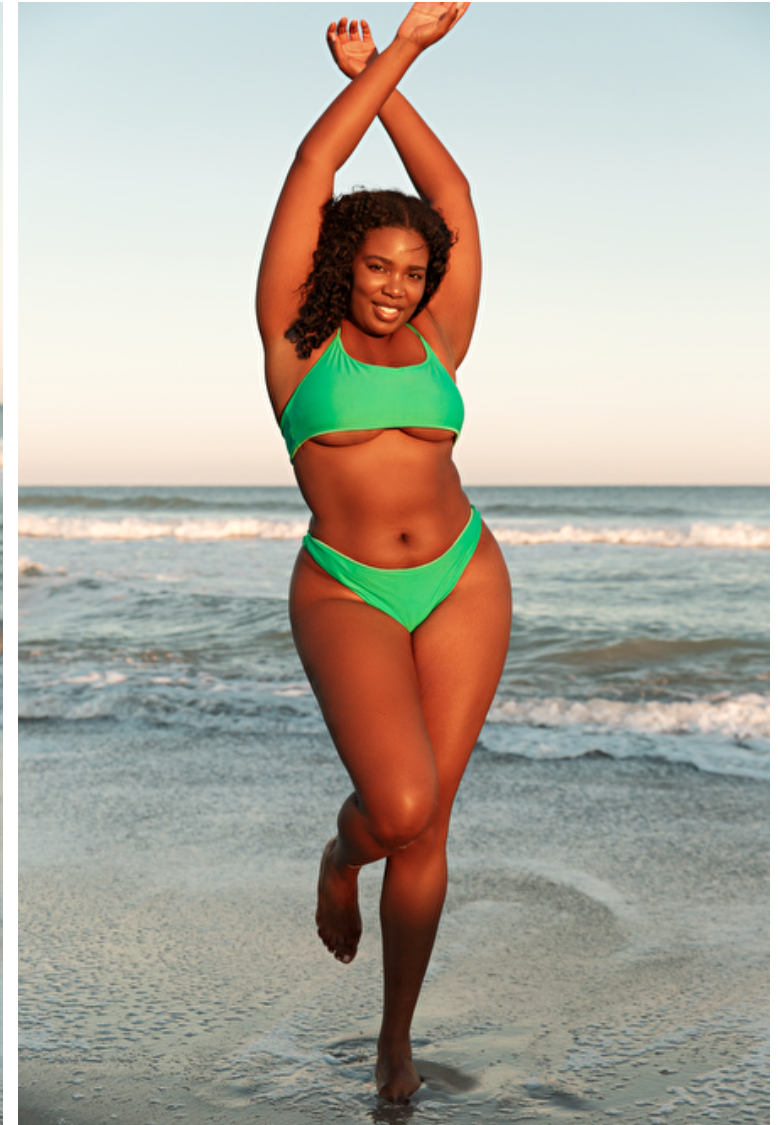

Select

MODEL MANAGEMENT

1400 Alton Rd Suite 103, Miami Beach, 33139, Florida, United States

Phone: (305) 672-6342 Fax: (305) 672-1749 Email: info.miami@selectmodel.com Website: <https://www.selectmodel.com/>

Hadiya Eshe

Height 180cm / 5' 11.0"

Size EU/US 42 / 12

Bust 107cm / 42"

Waist 84cm / 33"

Hips 115cm / 45.5"

Shoes EU/US/UK 41.5 / 10 / 8

Eyes Brown

Hair Dark brown

Cup DD