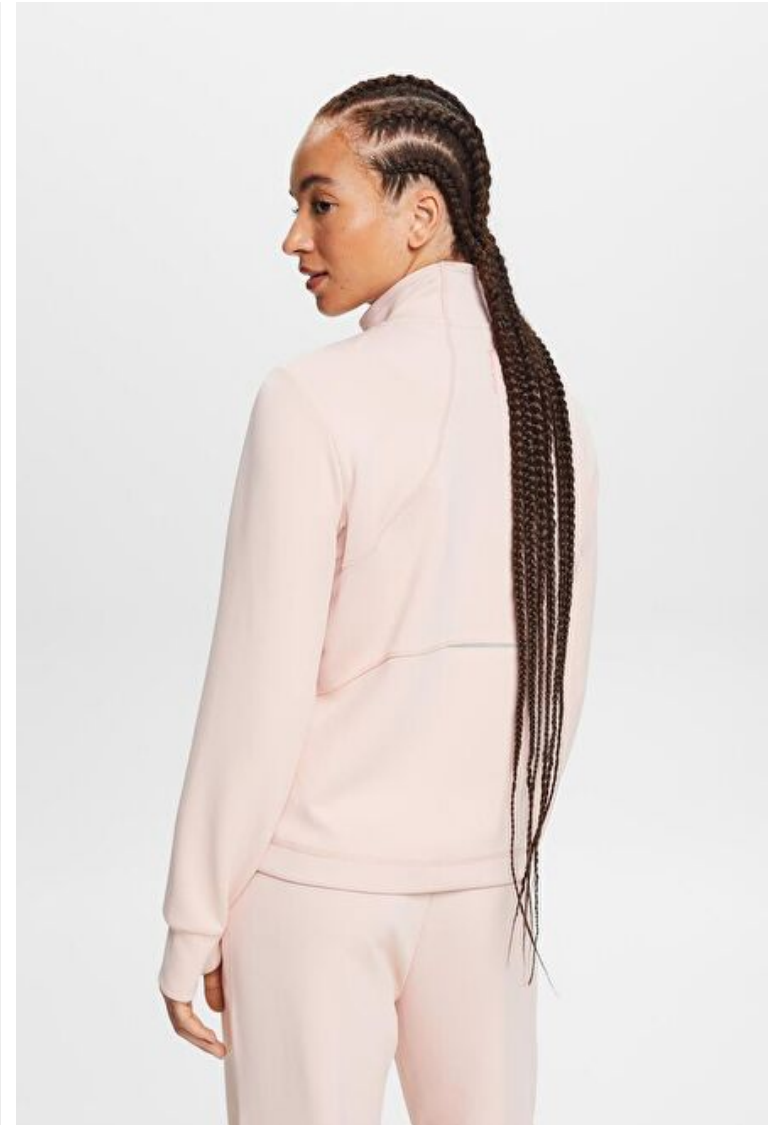

Select

MODEL MANAGEMENT

1400 Alton Rd Suite 103, Miami Beach, 33139, Florida, United States

Phone: (305) 672-6342 Fax: (305) 672-1749 Email: info.miami@selectmodel.com Website: <https://www.selectmodel.com/>

Hannah Williams

Height 175cm / 5' 9.0"

Size EU/US 36 / 6

Shoes EU/US/UK 40 / 9 / 7