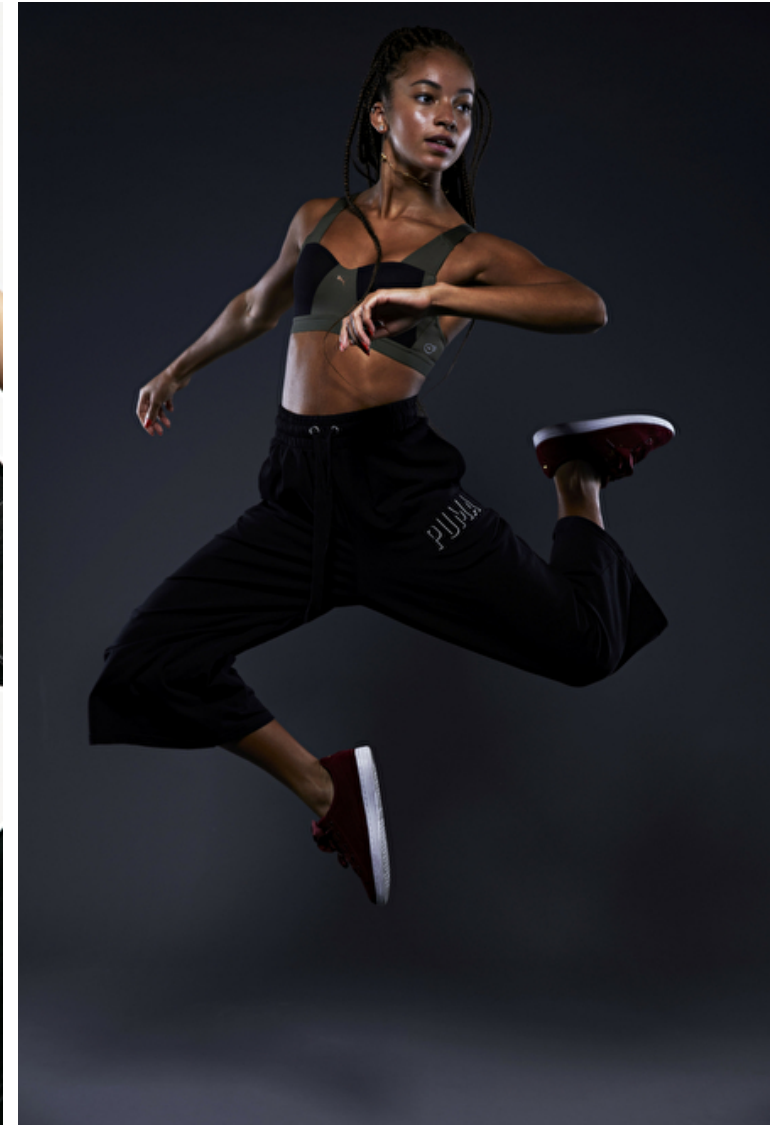

Select

MODEL MANAGEMENT

1400 Alton Rd Suite 103, Miami Beach, 33139, Florida, United States

Phone: (305) 672-6342 Fax: (305) 672-1749 Email: info.miami@selectmodel.com Website: <https://www.selectmodel.com/>

Hannah Williams

Height 175cm / 5' 9.0"

Size EU/US 36 / 6

Shoes EU/US/UK 40 / 9 / 7