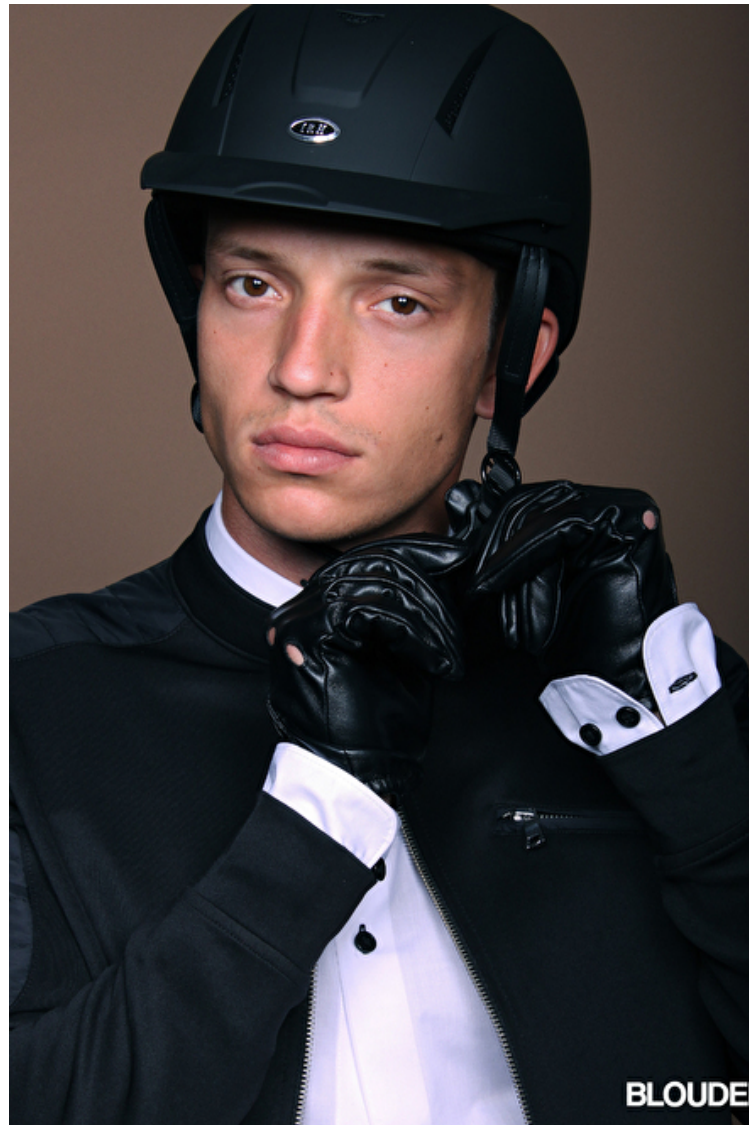

Select

MODEL MANAGEMENT

1400 Alton Rd Suite 103, Miami Beach, 33139, Florida, United States

Phone: (305) 672-6342 Fax: (305) 672-1749 Email: info.miami@selectmodel.com Website: <https://www.selectmodel.com/>

Harrison

Height 185cm / 6' 1.0"

Chest 94cm / 37"

Waist 76cm / 30"

Hips 96cm / 38"

Shoes EU/US/UK 44 / 11 / 9.5

Eyes Brown

Hair Brown

Inseam 81cm / 32"

Suit size 50cm / 40"

Suit cut Regular