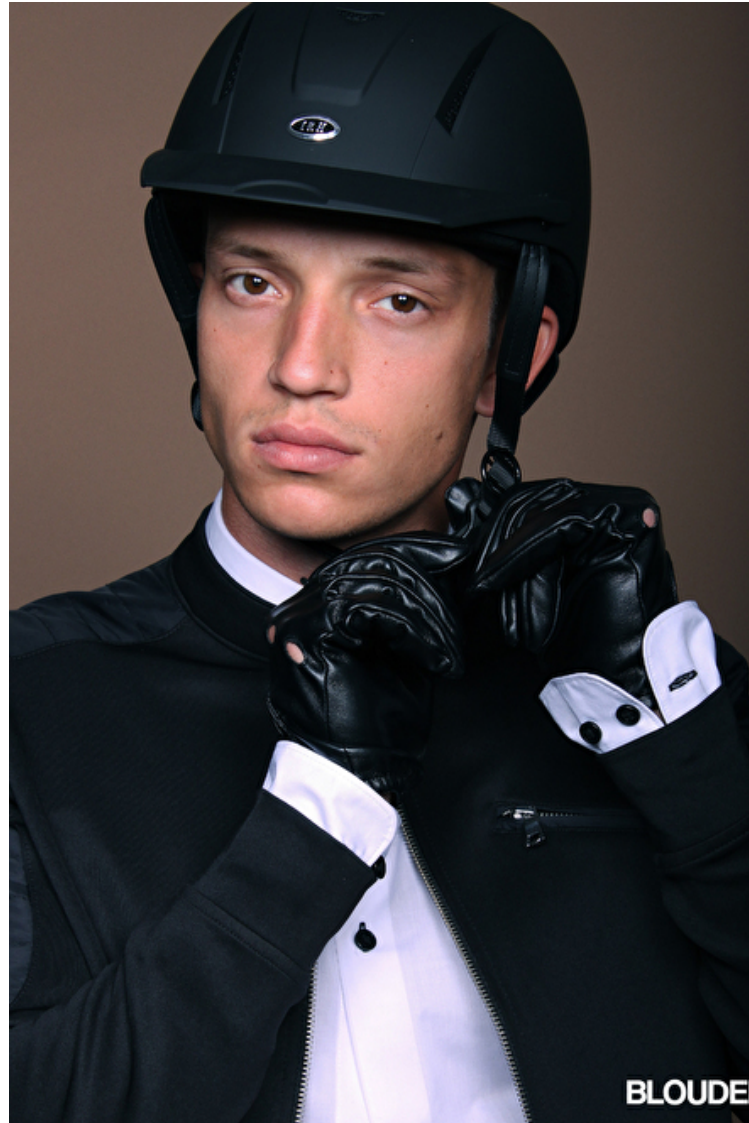

Select

MODEL MANAGEMENT

1400 Alton Rd Suite 103, Miami Beach, 33139, Florida, United States

Phone: (305) 672-6342 Fax: (305) 672-1749 Email: info.miami@selectmodel.com Website: <https://www.selectmodel.com/>

Harrison

Height 185cm / 6' 1.0"

Chest 94cm / 37"

Waist 76cm / 30"

Hips 96cm / 38"

Shoes EU/US/UK 44 / 11 / 9.5

Eyes Brown

Hair Brown

Inseam 81cm / 32"

Suit size 50cm / 40"

Suit cut Regular