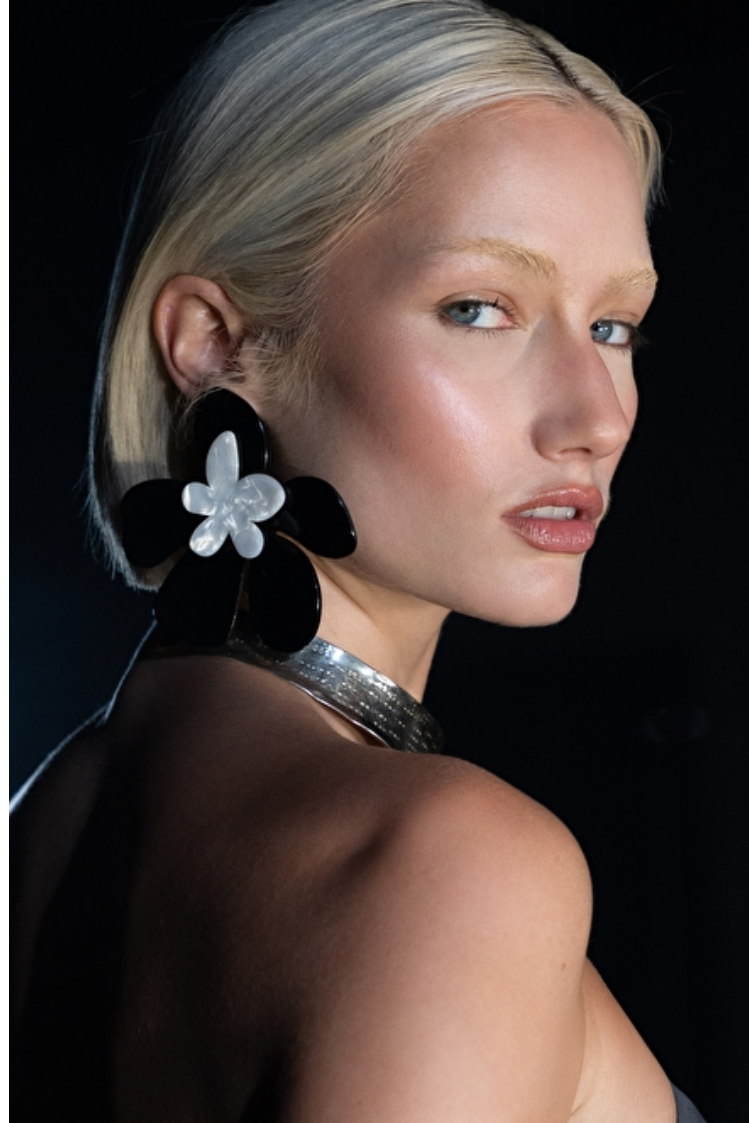

## HAYLEE MACK

Height 175cm / 5' 9.0"

Bust 81cm / 32"

Waist 61cm / 24"

Hips 86cm / 34"

Shoes EU/US/UK 38.5 / 7.5 / 5

Eyes Blue

Hair Dark blond