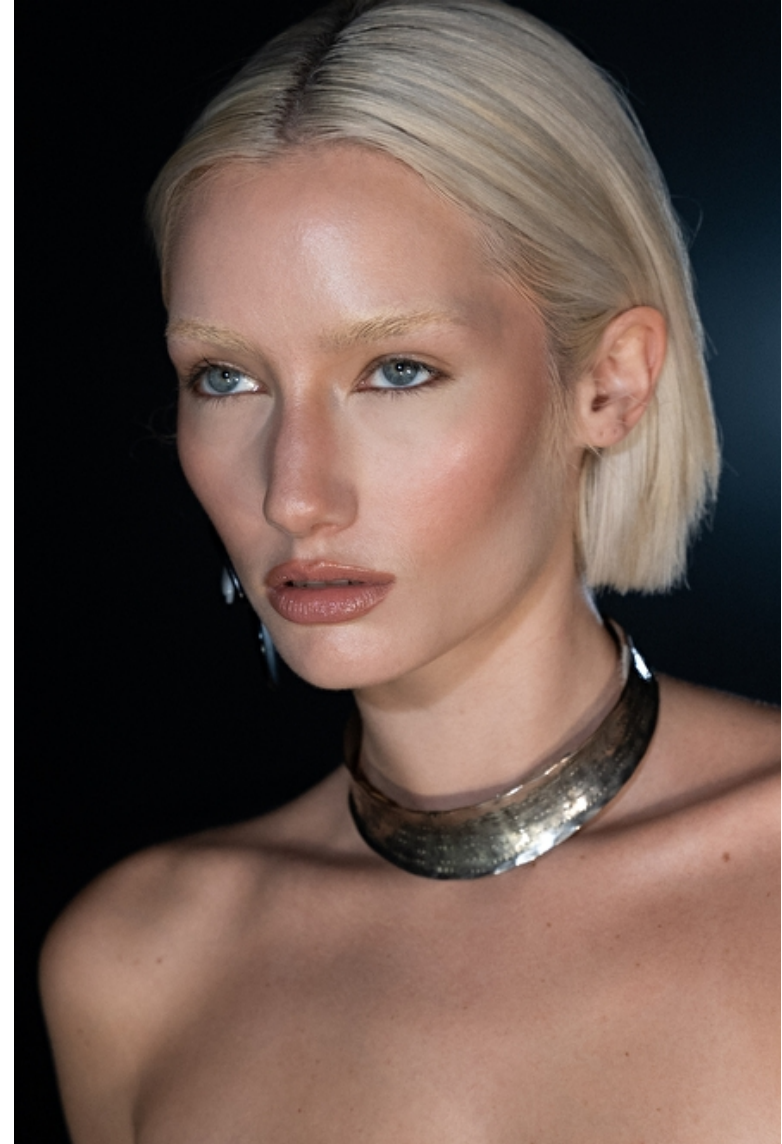

## HAYLEE MACK

Height 175cm / 5' 9.0"

Bust 81cm / 32"

Waist 61cm / 24"

Hips 86cm / 34"

Shoes EU/US/UK 38.5 / 7.5 / 5

Eyes Blue

Hair Dark blond