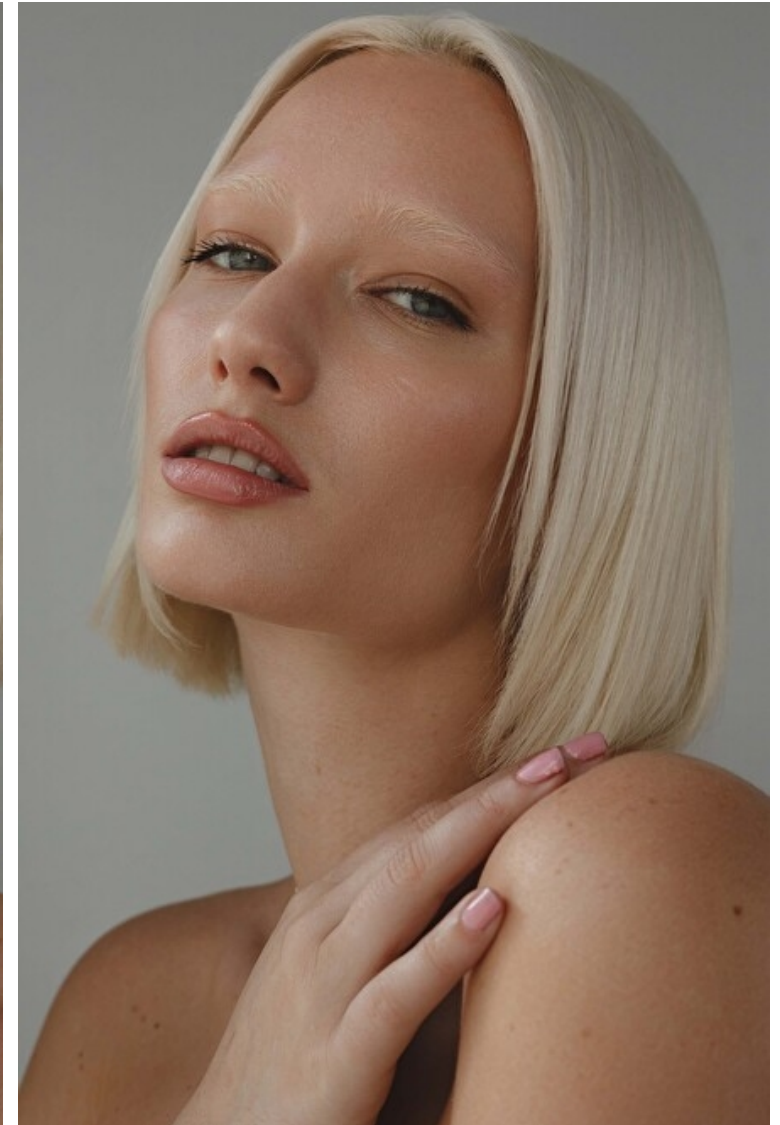

## HAYLEE MACK

Height 175cm / 5' 9.0"

Bust 81cm / 32"

Waist 61cm / 24"

Hips 86cm / 34"

Shoes EU/US/UK 38.5 / 7.5 / 5

Eyes Blue

Hair Dark blond