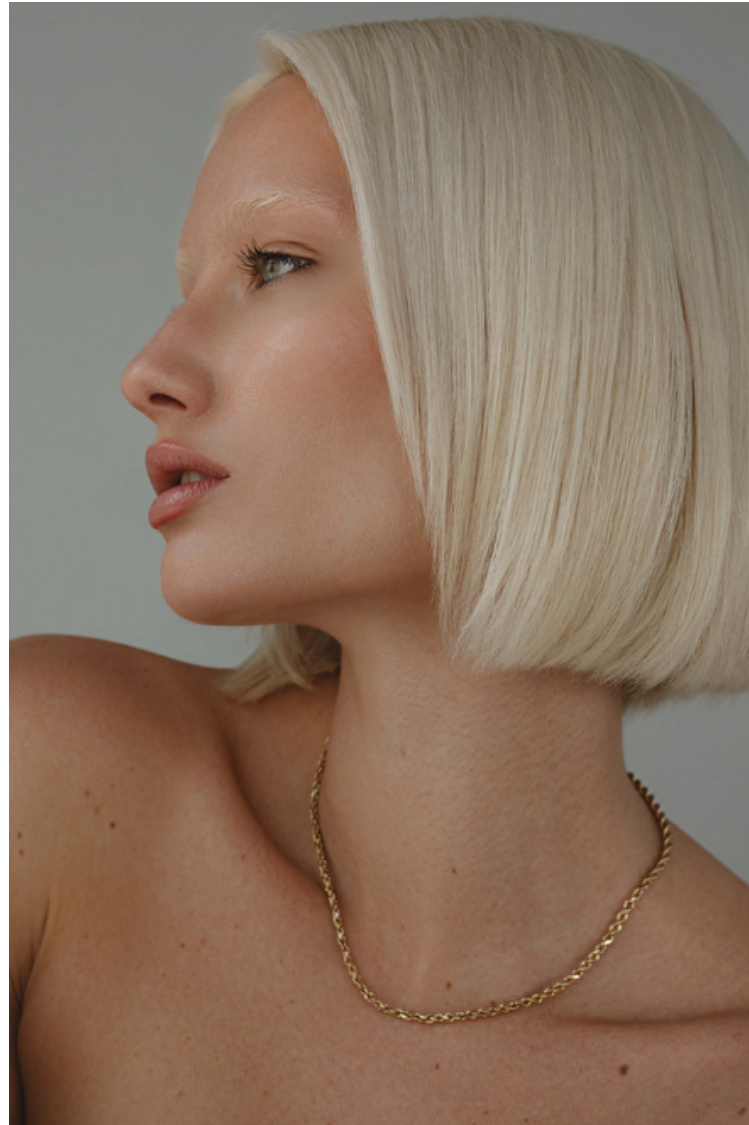

## HAYLEE MACK

Height 175cm / 5' 9.0"

Bust 81cm / 32"

Waist 61cm / 24"

Hips 86cm / 34"

Shoes EU/US/UK 38.5 / 7.5 / 5

Eyes Blue

Hair Dark blond