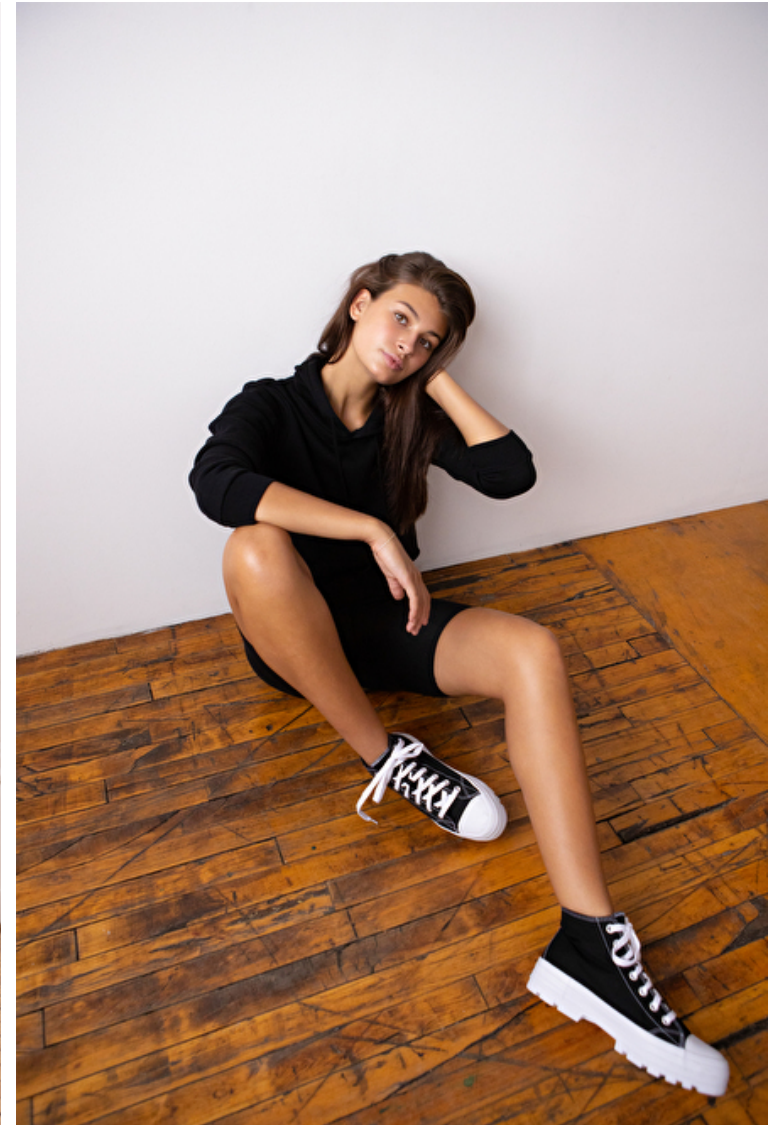

Select

MODEL MANAGEMENT

1400 Alton Rd Suite 103, Miami Beach, 33139, Florida, United States

Phone: (305) 672-6342 Fax: (305) 672-1749 Email: info.miami@selectmodel.com Website: <https://www.selectmodel.com/>

Izabella

Height 180cm / 5' 11.0"

Bust 89cm / 35"

Waist 63cm / 25"

Hips 94cm / 37"

Shoes EU/US/UK 40.5 / 9.5 / 7

Eyes Brown

Hair Brown

Location MN College: 2024 IL