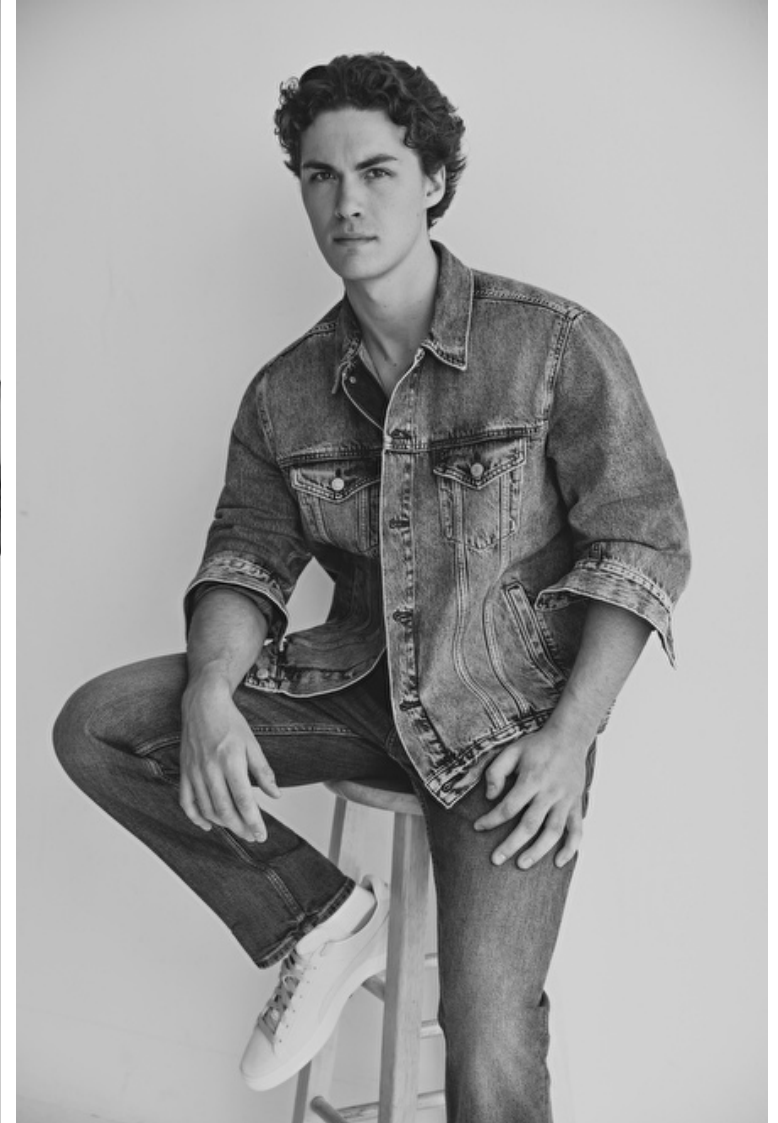

## Jack Magill

Height 188cm / 6' 2.0"

Waist 81cm / 32"

Shoes EU/US/UK 45.5 / 12.5 /  
10.5

Eyes Brown

Hair Brown