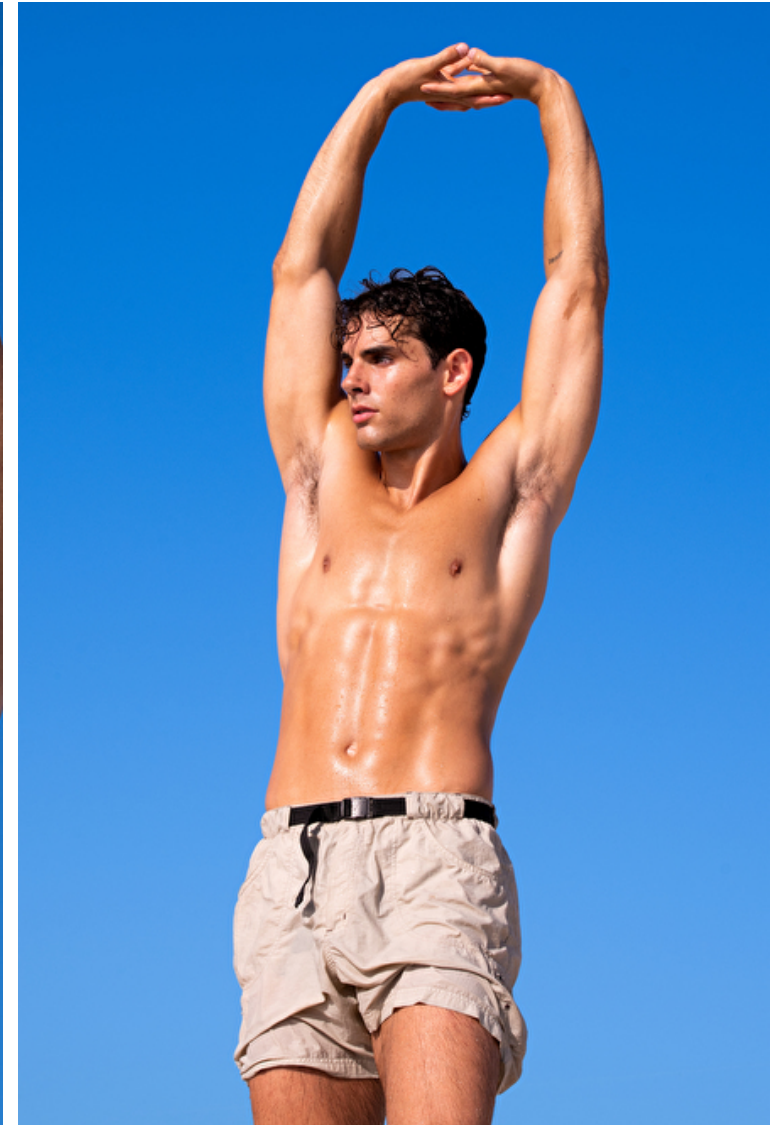

Select

MODEL MANAGEMENT

1400 Alton Rd Suite 103, Miami Beach, 33139, Florida, United States

Phone: (305) 672-6342 Fax: (305) 672-1749 Email: info.miami@selectmodel.com Website: <https://www.selectmodel.com/>

Jackson Malone

Height 188cm / 6' 2.0"

Chest 107cm / 42"

Waist 81cm / 32"

Shoes EU/US/UK 44.5 / 11.5 /
10

Eyes Blue

Hair Brown

Inseam 81cm / 32"

Suit size 52cm / 42"

Suit cut Regular