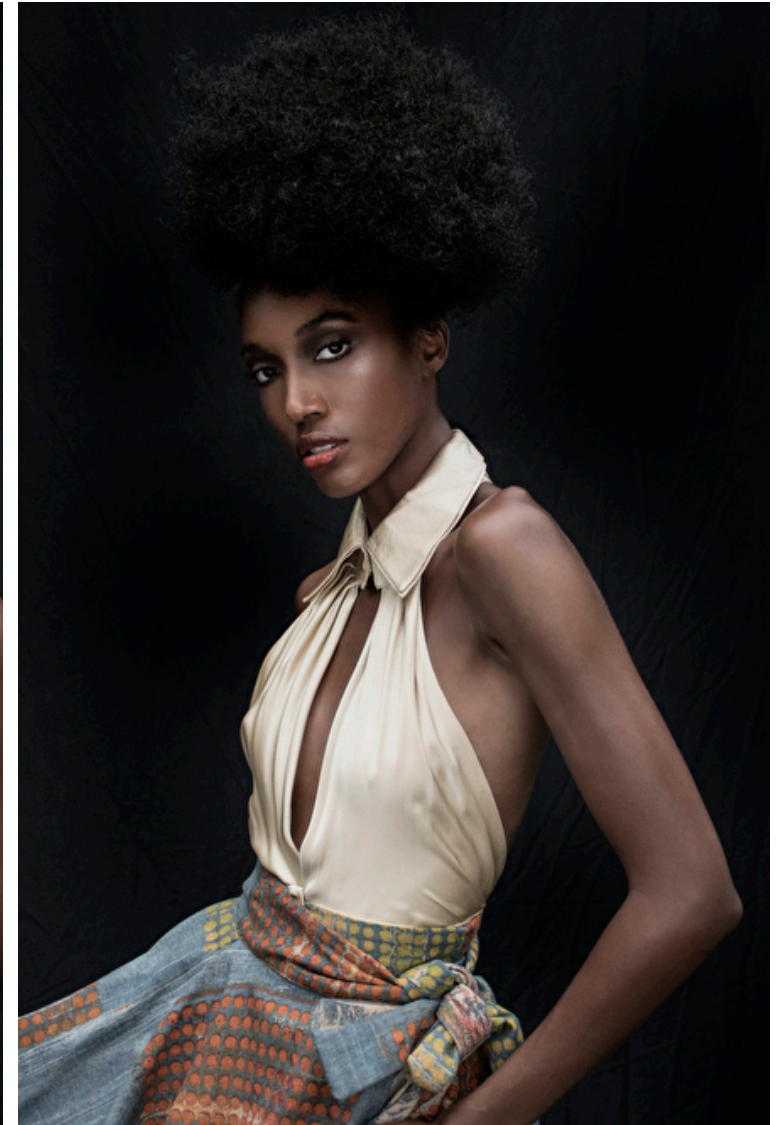

Select

MODEL MANAGEMENT

1400 Alton Rd Suite 103, Miami Beach, 33139, Florida, United States

Phone: (305) 672-6342 Fax: (305) 672-1749 Email: info.miami@selectmodel.com Website: <https://www.selectmodel.com/>

Jailan Mann

Height 178cm / 5' 10.0"

Size EU/US 32 / 2

Waist 59cm / 23"

Hips 87cm / 34.5"

Shoes EU/US/UK 39 / 8 / 6

Eyes Brown

Hair Black

Bust 76cm / 30"

Cup A