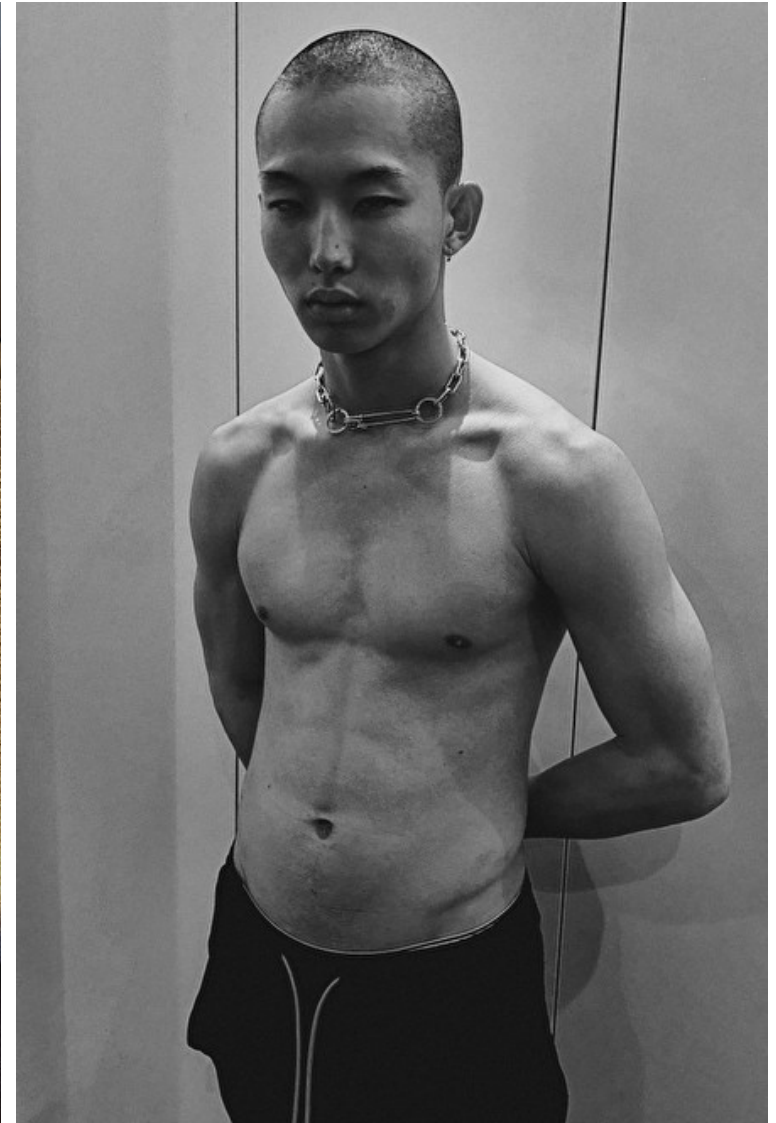

Select

MODEL MANAGEMENT

1400 Alton Rd Suite 103, Miami Beach, 33139, Florida, United States

Phone: (305) 672-6342 Fax: (305) 672-1749 Email: info.miami@selectmodel.com Website: <https://www.selectmodel.com/>

JAMES BAEK

Height 185cm / 6' 1.0"

Chest 94cm / 37"

Waist 79cm / 31"

Hips 91cm / 36"

Shoes EU/US/UK 42.5 / 10 / 8.5

Eyes Brown

Hair Black

Inseam 76cm / 30"

Suit size 48cm / 38"

Suit cut Regular