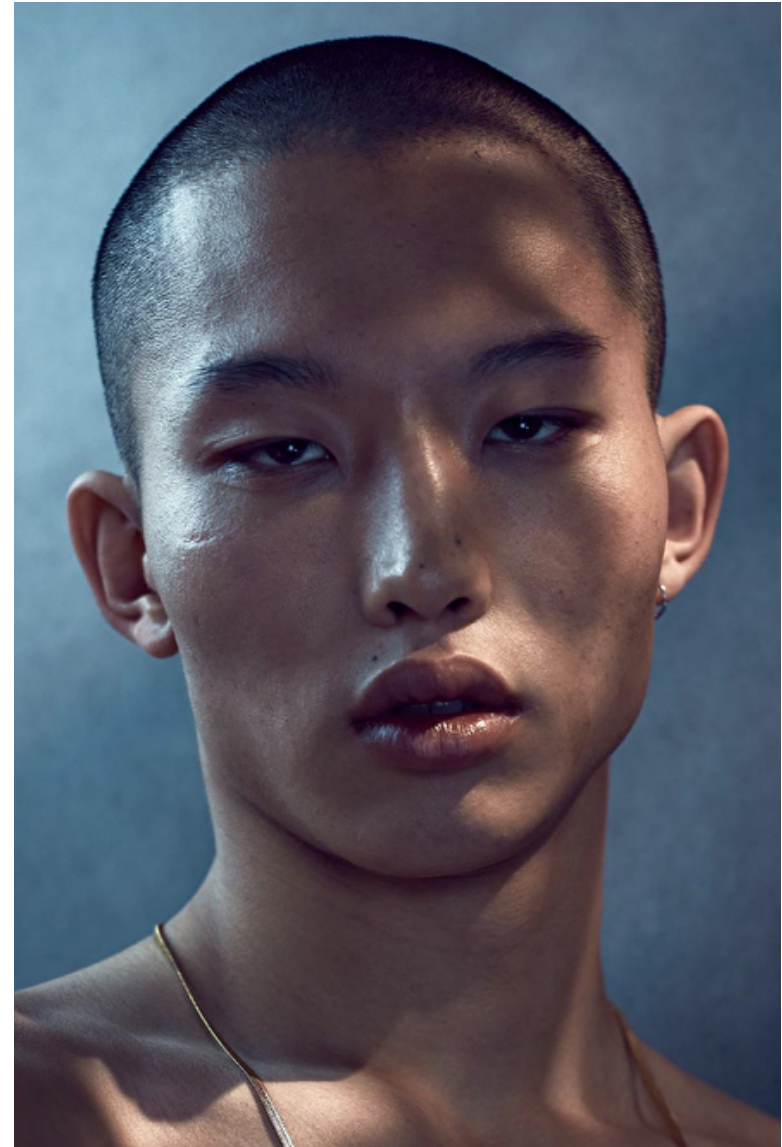

Select

MODEL MANAGEMENT

1400 Alton Rd Suite 103, Miami Beach, 33139, Florida, United States

Phone: (305) 672-6342 Fax: (305) 672-1749 Email: info.miami@selectmodel.com Website: <https://www.selectmodel.com/>

JAMES BAEK

Height 185cm / 6' 1.0"

Chest 94cm / 37"

Waist 79cm / 31"

Hips 91cm / 36"

Shoes EU/US/UK 42.5 / 10 / 8.5

Eyes Brown

Hair Black

Inseam 76cm / 30"

Suit size 48cm / 38"

Suit cut Regular