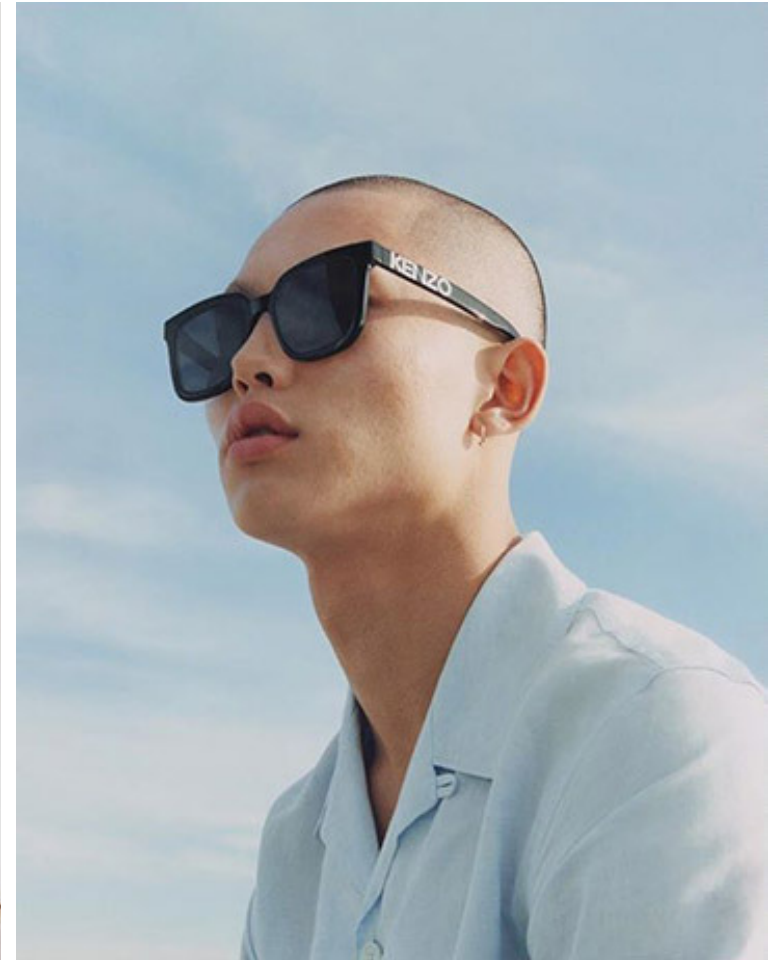

Select

MODEL MANAGEMENT

1400 Alton Rd Suite 103, Miami Beach, 33139, Florida, United States

Phone: (305) 672-6342 Fax: (305) 672-1749 Email: info.miami@selectmodel.com Website: <https://www.selectmodel.com/>

JAMES BAEK

Height 185cm / 6' 1.0"

Chest 94cm / 37"

Waist 79cm / 31"

Hips 91cm / 36"

Shoes EU/US/UK 42.5 / 10 / 8.5

Eyes Brown

Hair Black

Inseam 76cm / 30"

Suit size 48cm / 38"

Suit cut Regular