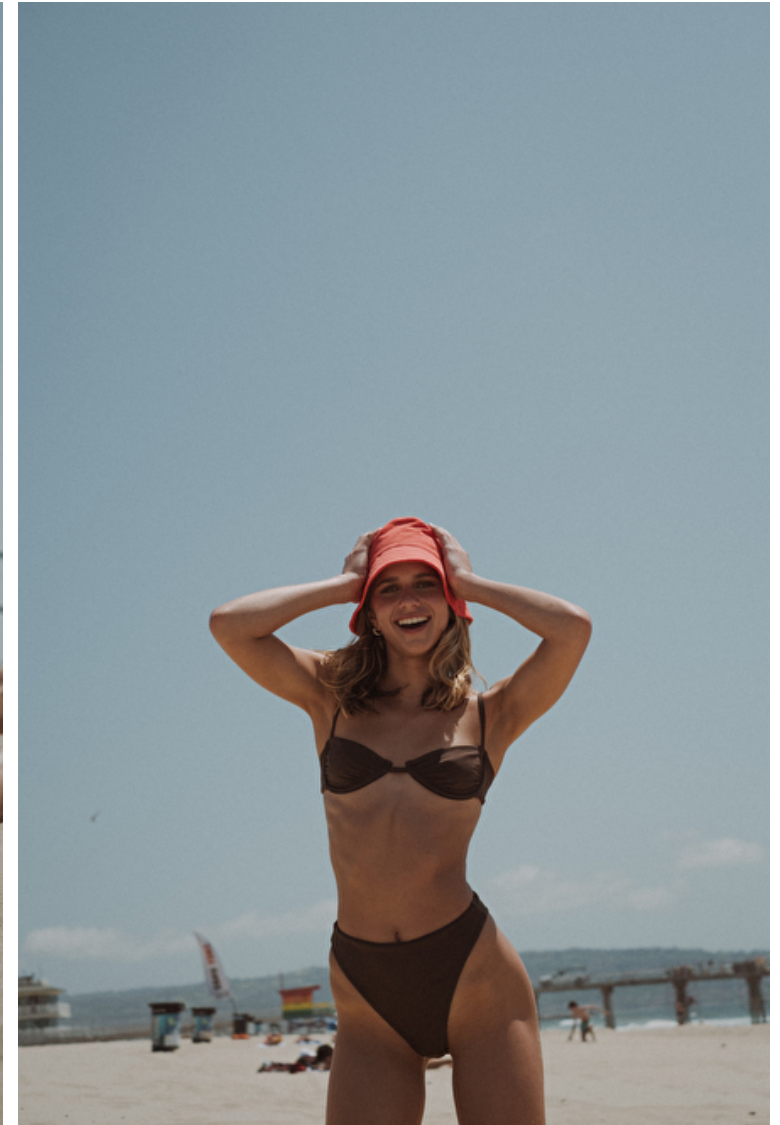

Select

MODEL MANAGEMENT

1400 Alton Rd Suite 103, Miami Beach, 33139, Florida, United States

Phone: (305) 672-6342 Fax: (305) 672-1749 Email: info.miami@selectmodel.com Website: <https://www.selectmodel.com/>

Jemma Currie

Height 173cm / 5' 8.0"

Size EU/US 30

Bust 81cm / 32"

Waist 58cm / 23"

Hips 84cm / 33"

Shoes EU/US/UK 39.5 / 8.5 / 6

Eyes Hazel

Hair Dark blond

Location Australia