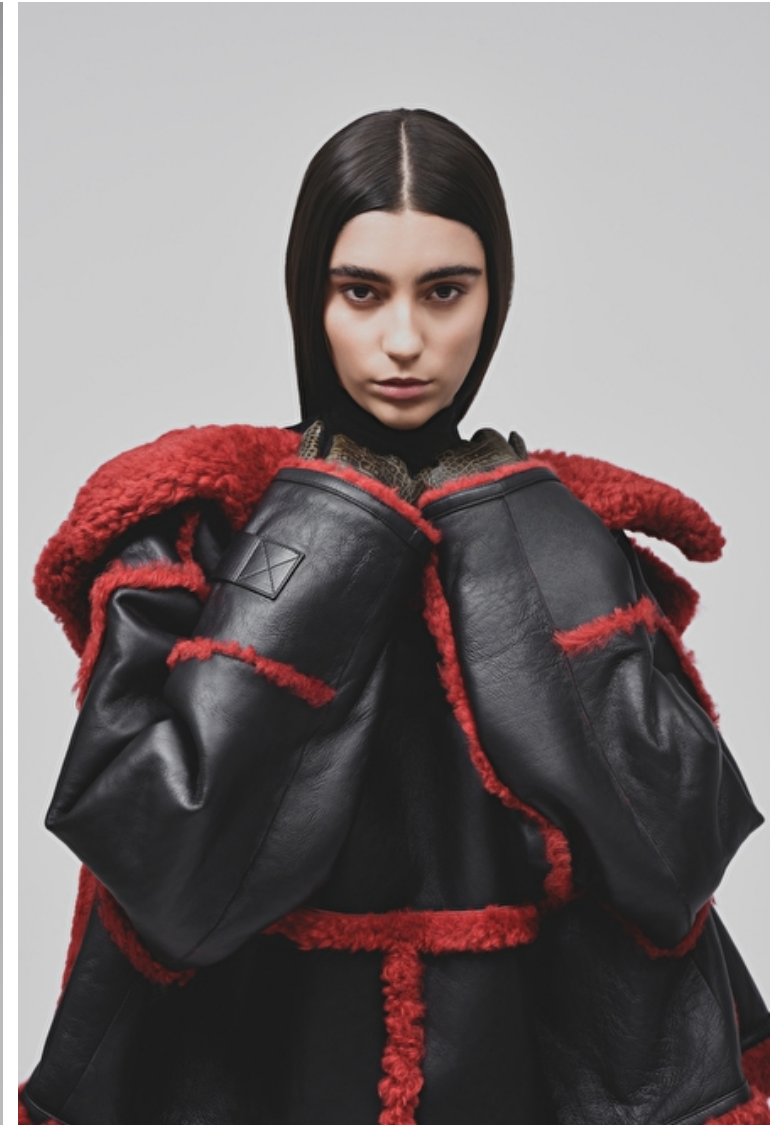

Jennifer Cruz

Height 175cm / 5' 9.0"

Bust 84cm / 33"

Waist 59cm / 23"

Hips 85cm / 33.5"

Shoes EU/US/UK 38 / 7.5 / 5

Eyes Brown

Hair Brown