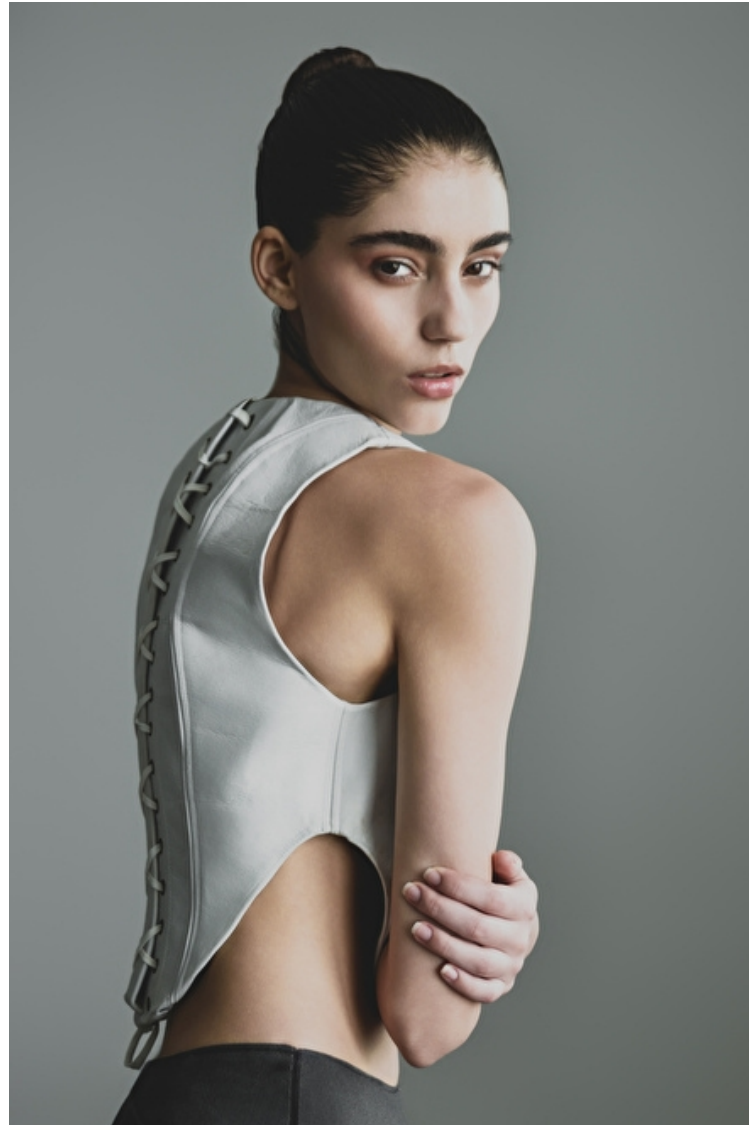

Jennifer Cruz

Height 175cm / 5' 9.0"

Bust 84cm / 33"

Waist 59cm / 23"

Hips 85cm / 33.5"

Shoes EU/US/UK 38 / 7.5 / 5

Eyes Brown

Hair Brown