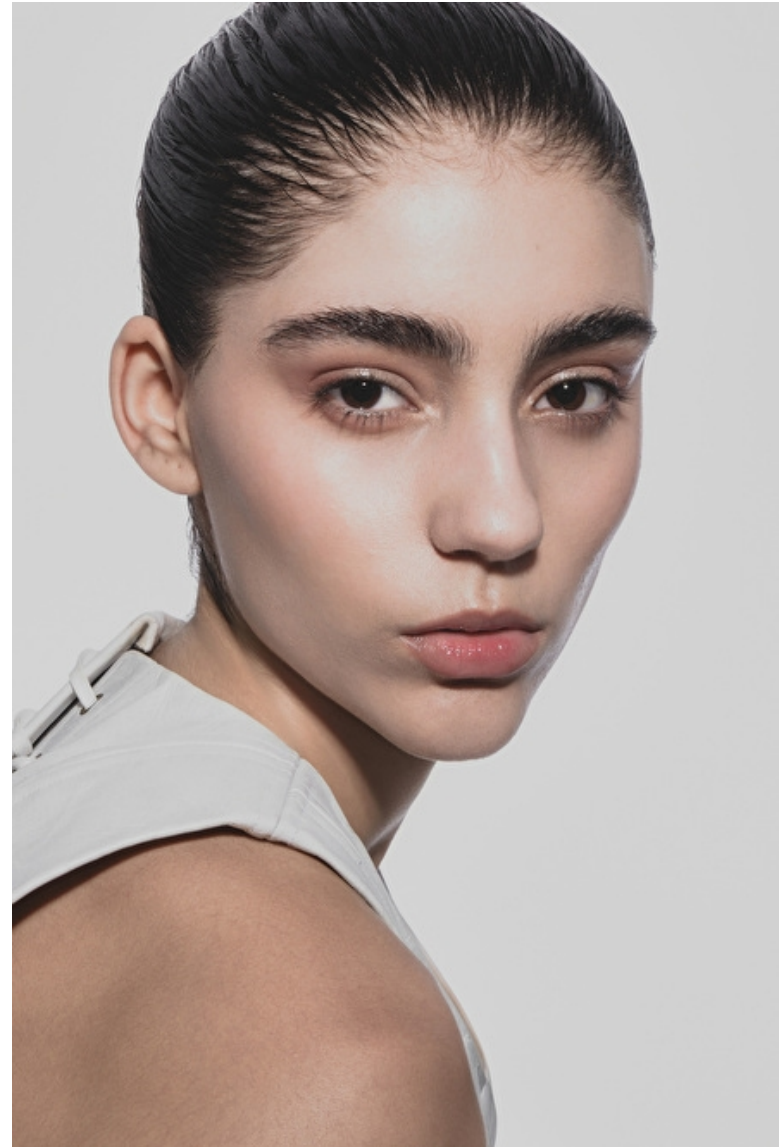

Jennifer Cruz

Height 175cm / 5' 9.0"

Bust 84cm / 33"

Waist 59cm / 23"

Hips 85cm / 33.5"

Shoes EU/US/UK 38 / 7.5 / 5

Eyes Brown

Hair Brown