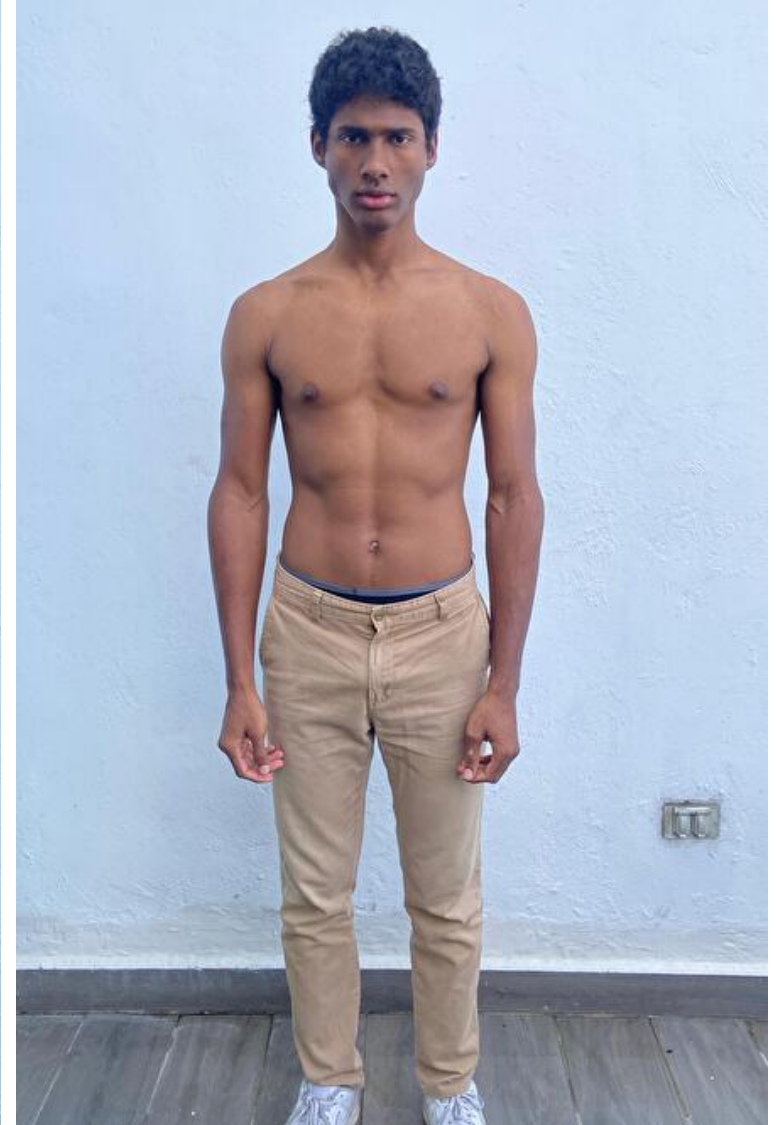

Sleeve 68cm / 27"

## Jesus Marcelo

Height 187cm / 6' 1.5"

Waist 81cm / 32"

Shoes EU/US/UK 43 / 10.5 / 9

Eyes Brown

Hair Black

Inseam 81cm / 32"

Neck 38cm / 15"