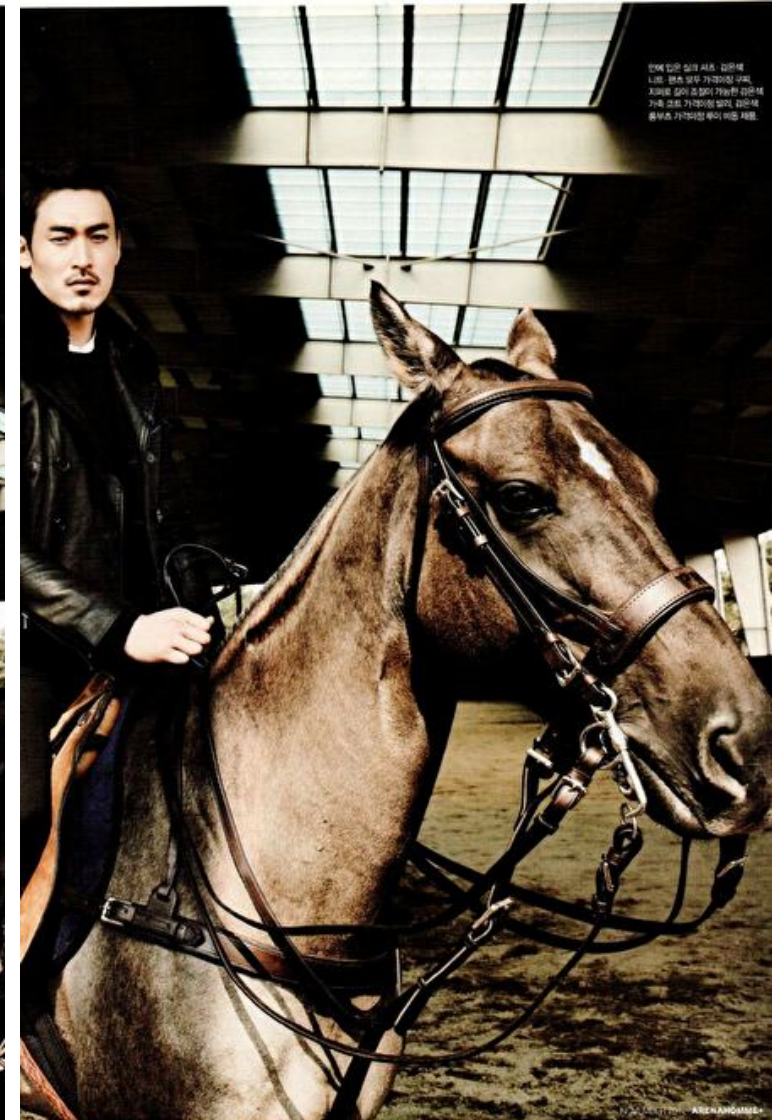

Select

MODEL MANAGEMENT

1400 Alton Rd Suite 103, Miami Beach, 33139, Florida, United States

Phone: (305) 672-6342 Fax: (305) 672-1749 Email: info.miami@selectmodel.com Website: <https://www.selectmodel.com/>

Jino Chun

Height 188cm / 6' 2.0"

Chest 99cm / 39"

Waist 79cm / 31"

Hips 99cm / 39"

Shoes EU/US/UK 44 / 11 / 9.5

Eyes Brown

Hair Black

Suit size 50cm / 40"

Suit cut Long