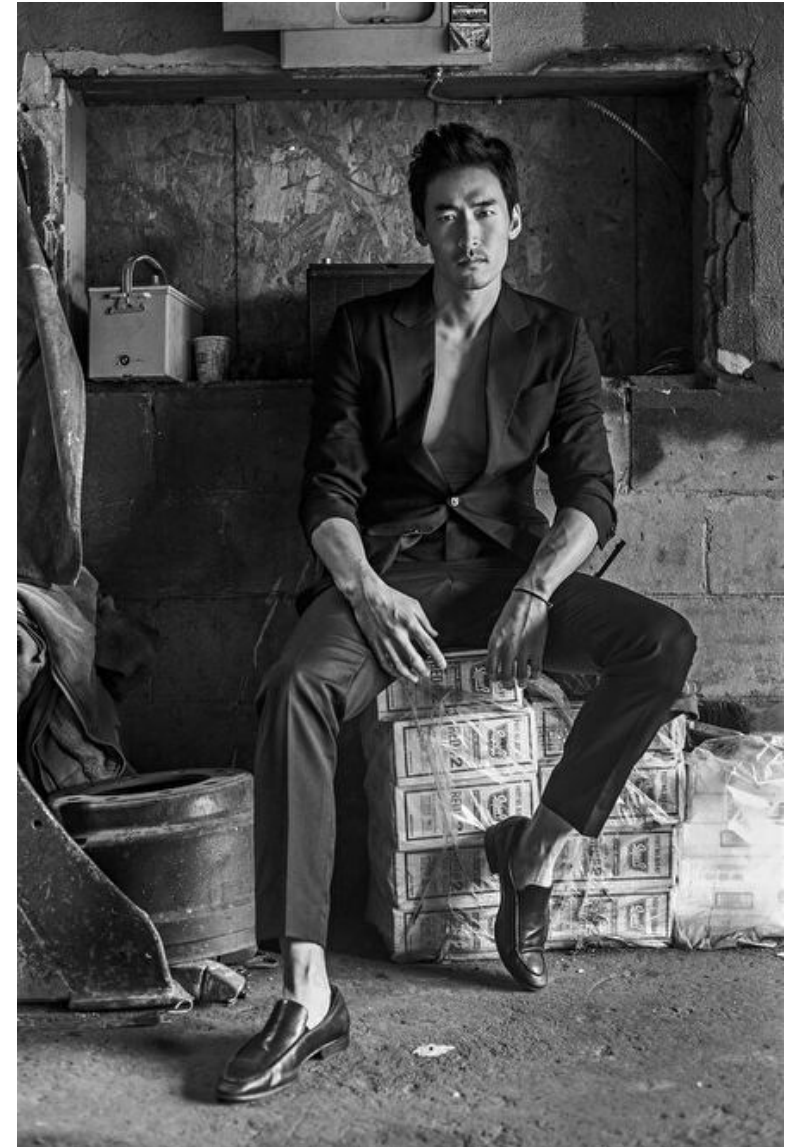

Select

MODEL MANAGEMENT

1400 Alton Rd Suite 103, Miami Beach, 33139, Florida, United States

Phone: (305) 672-6342 Fax: (305) 672-1749 Email: info.miami@selectmodel.com Website: <https://www.selectmodel.com/>

Jino Chun

Height 188cm / 6' 2.0"

Chest 99cm / 39"

Waist 79cm / 31"

Hips 99cm / 39"

Shoes EU/US/UK 44 / 11 / 9.5

Eyes Brown

Hair Black

Suit size 50cm / 40"

Suit cut Long