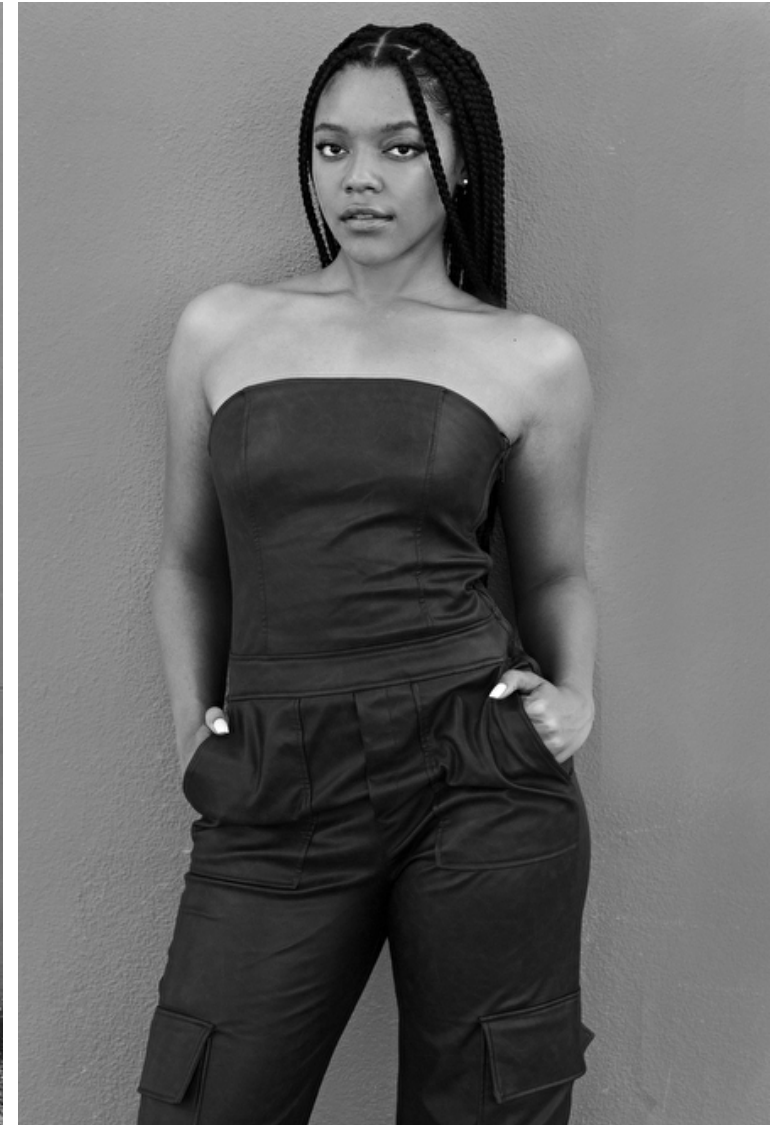

Jiselle Barry

Height 178cm / 5' 10.0"

Bust 86cm / 34"

Waist 65cm / 25.5"

Hips 101cm / 40"

Shoes EU/US/UK 42.5 / 11 / 9

Eyes Brown

Hair Black