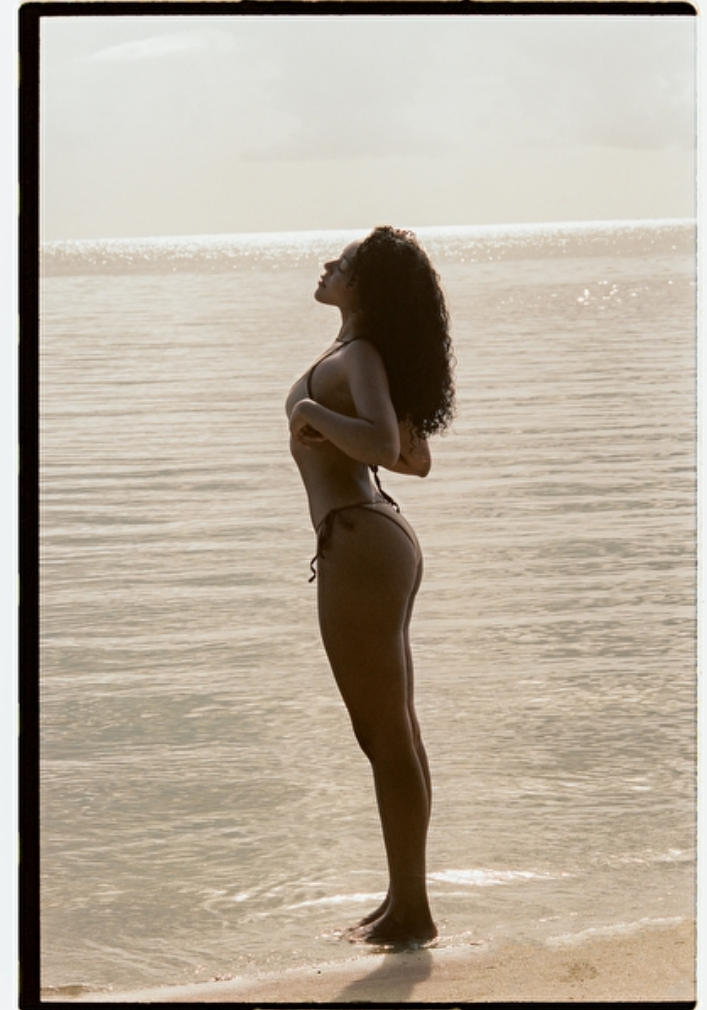

Jiselle Barry

Height 178cm / 5' 10.0"

Bust 86cm / 34"

Waist 65cm / 25.5"

Hips 101cm / 40"

Shoes EU/US/UK 42.5 / 11 / 9

Eyes Brown

Hair Black