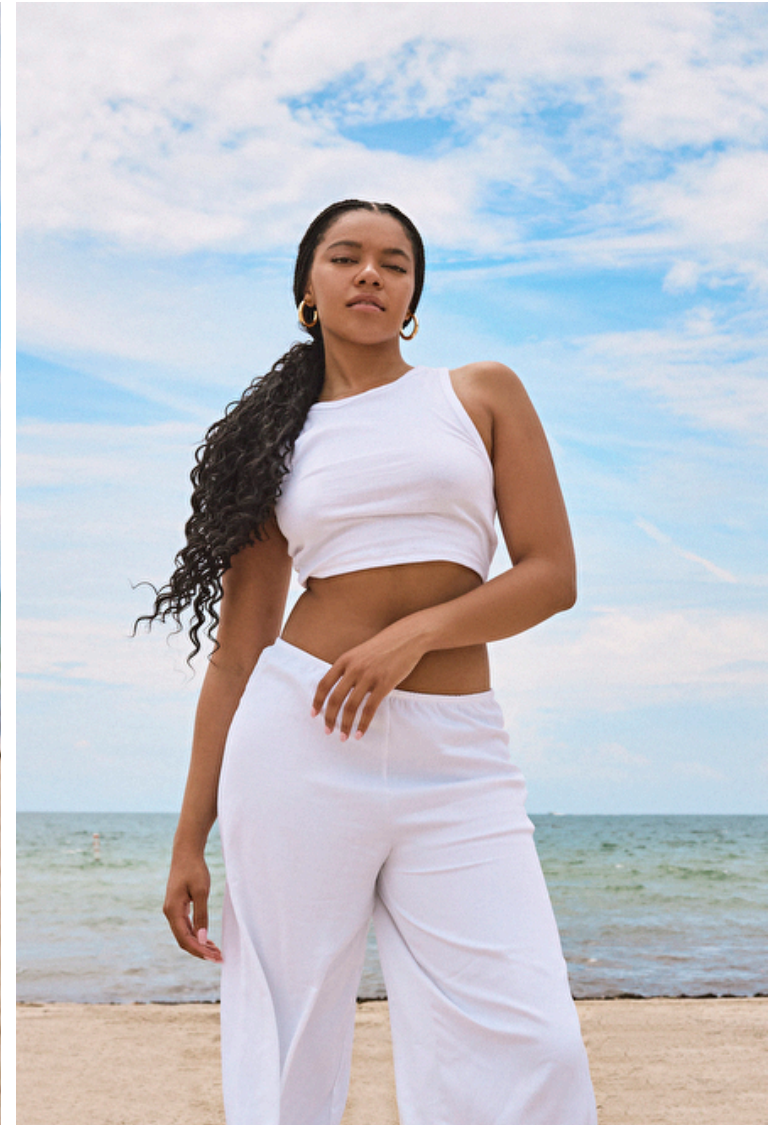

Jiselle Barry

Height 178cm / 5' 10.0"

Bust 86cm / 34"

Waist 65cm / 25.5"

Hips 101cm / 40"

Shoes EU/US/UK 42.5 / 11 / 9

Eyes Brown

Hair Black