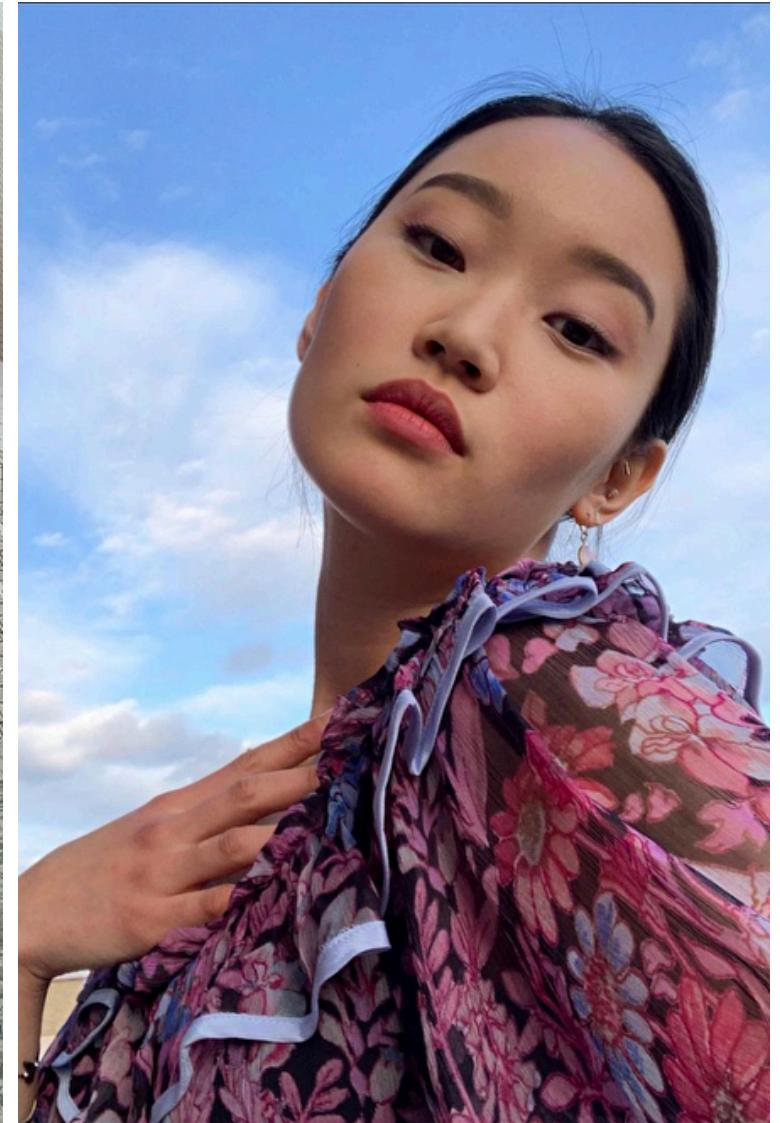

Select

MODEL MANAGEMENT

1400 Alton Rd Suite 103, Miami Beach, 33139, Florida, United States

Phone: (305) 672-6342 Fax: (305) 672-1749 Email: info.miami@selectmodel.com Website: <https://www.selectmodel.com/>

Jiwon Ra

Height 173cm / 5' 8.0"

Size EU/US 32 / 2

Bust 84cm / 33"

Waist 64cm / 25"

Hips 89cm / 35"

Shoes EU/US/UK 39 / 8 / 6

Eyes Dark brown

Hair Brown

Cup C

Location New York