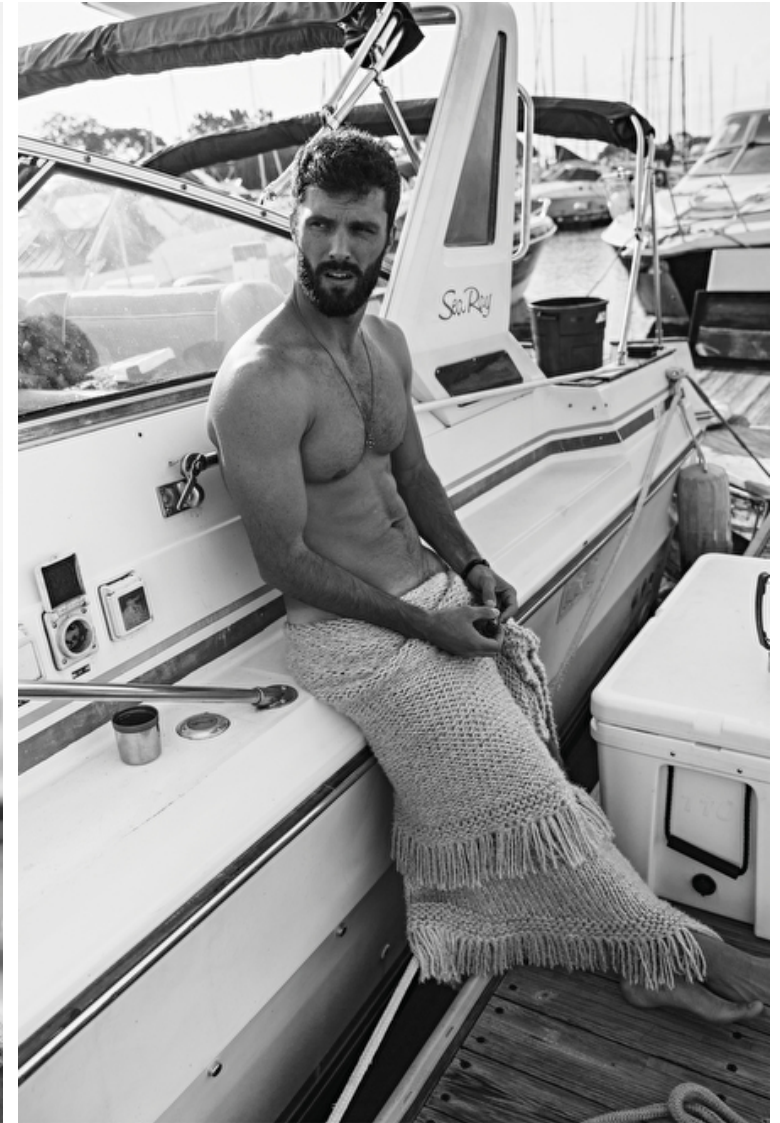

Select

MODEL MANAGEMENT

1400 Alton Rd Suite 103, Miami Beach, 33139, Florida, United States

Phone: (305) 672-6342 Fax: (305) 672-1749 Email: info.miami@selectmodel.com Website: <https://www.selectmodel.com/>

Jonathan Bond

Height 188cm / 6' 2.0"

Waist 81cm / 32"

Shoes EU/US/UK 45 / 12 / 10.5

Eyes Hazel

Hair Brown

Chest 102cm / 40"

Inseam 81cm / 32"

Neck 41cm / 16"

Sleeve 86cm / 34"

Suit size 50cm / 40"

Suit cut Long