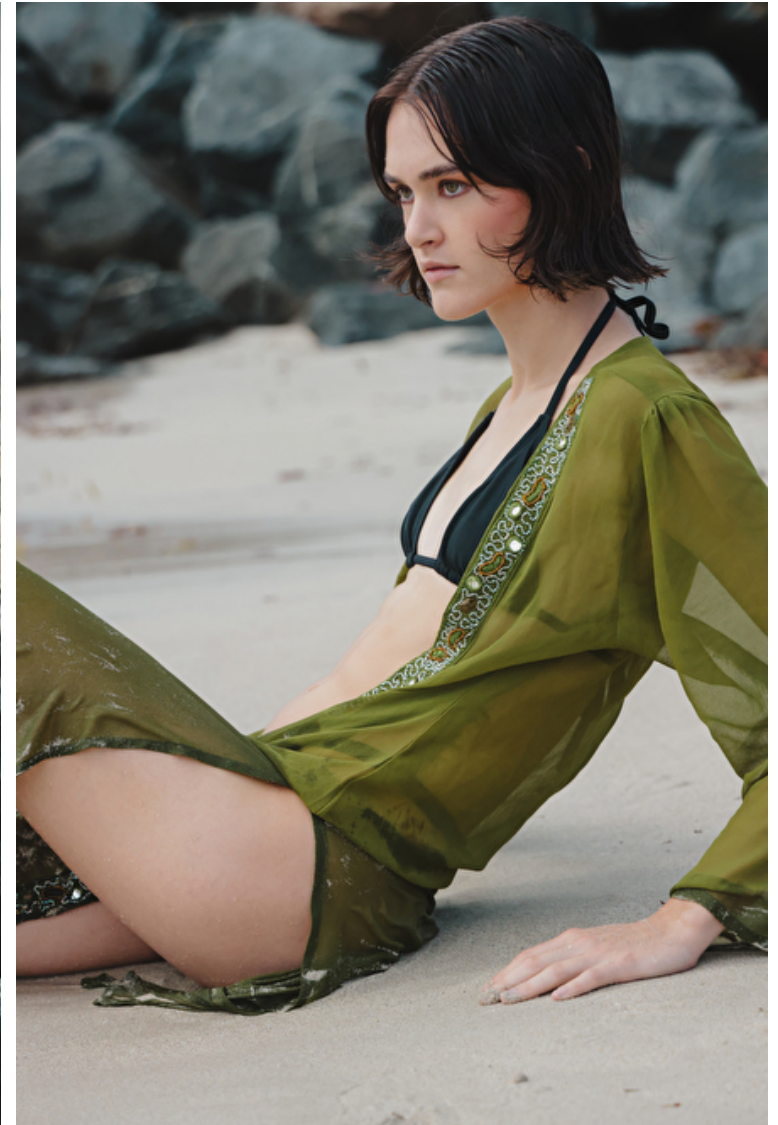

Select

MODEL MANAGEMENT

1400 Alton Rd Suite 103, Miami Beach, 33139, Florida, United States

Phone: (305) 672-6342 Fax: (305) 672-1749 Email: info.miami@selectmodel.com Website: <https://www.selectmodel.com/>

Josie Griffin

Height 178cm / 5' 10.0"

Size EU/US 32 / 2

Bust 81cm / 32"

Waist 65cm / 25.5"

Hips 89cm / 35"

Shoes EU/US/UK 40 / 9 / 7

Eyes Green

Hair Brown