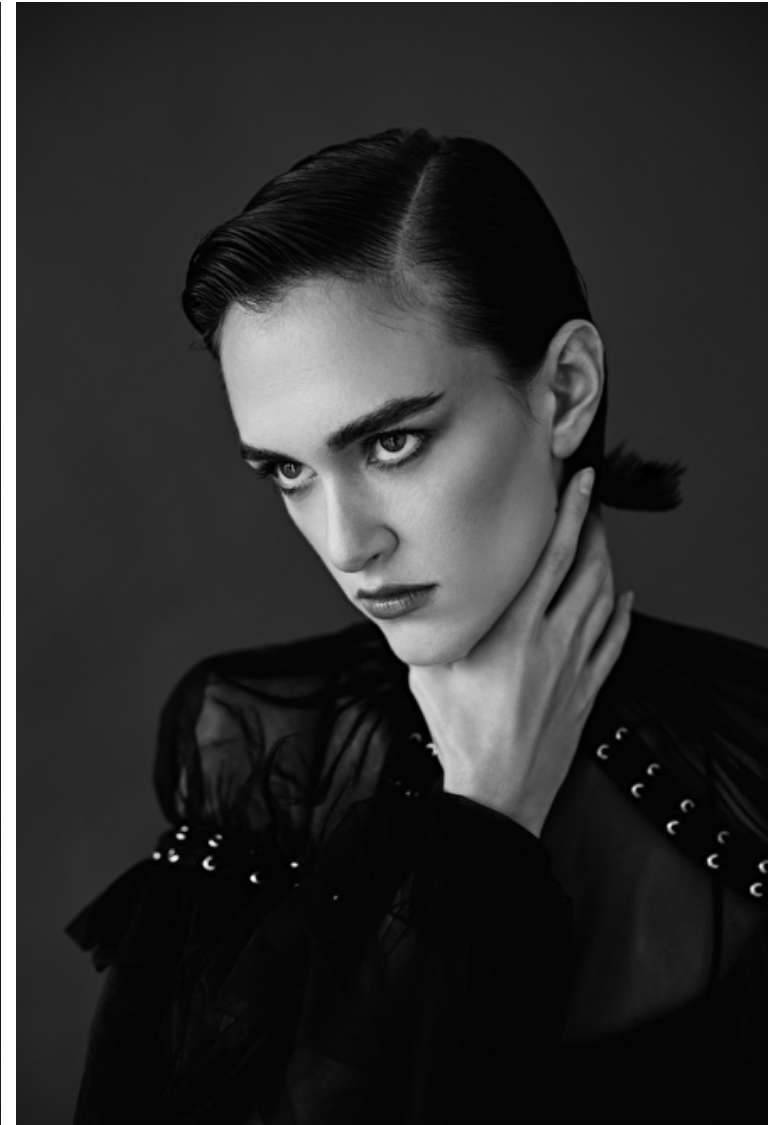

Select

MODEL MANAGEMENT

1400 Alton Rd Suite 103, Miami Beach, 33139, Florida, United States

Phone: (305) 672-6342 Fax: (305) 672-1749 Email: info.miami@selectmodel.com Website: <https://www.selectmodel.com/>

Josie Griffin

Height 178cm / 5' 10.0"

Size EU/US 32 / 2

Bust 81cm / 32"

Waist 65cm / 25.5"

Hips 89cm / 35"

Shoes EU/US/UK 40 / 9 / 7

Eyes Green

Hair Brown