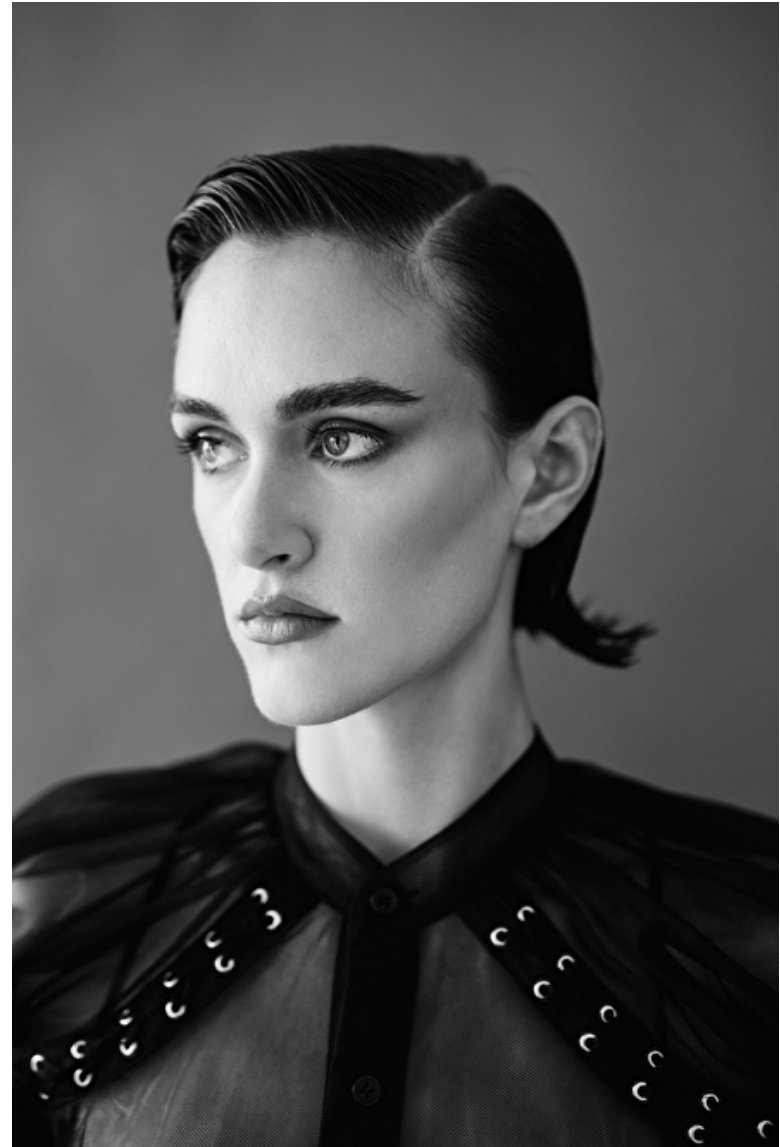

Select

MODEL MANAGEMENT

1400 Alton Rd Suite 103, Miami Beach, 33139, Florida, United States

Phone: (305) 672-6342 Fax: (305) 672-1749 Email: info.miami@selectmodel.com Website: <https://www.selectmodel.com/>

Josie Griffin

Height 178cm / 5' 10.0"

Size EU/US 32 / 2

Bust 81cm / 32"

Waist 65cm / 25.5"

Hips 89cm / 35"

Shoes EU/US/UK 40 / 9 / 7

Eyes Green

Hair Brown