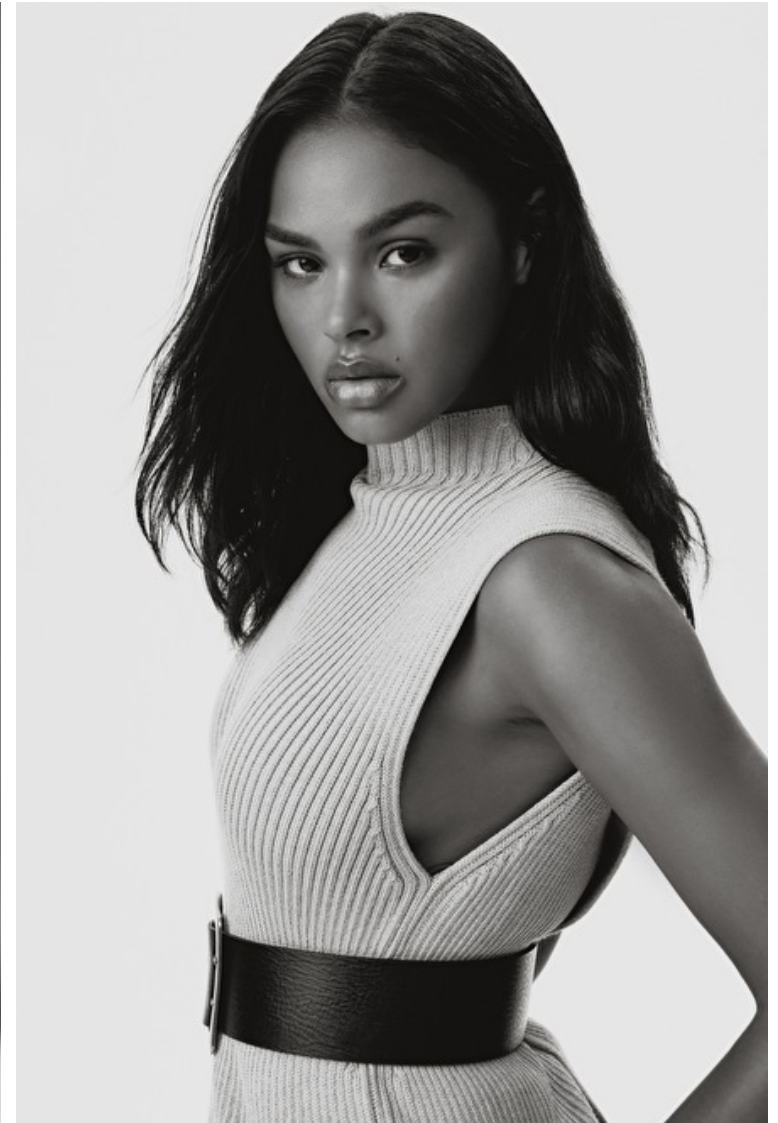

Select

MODEL MANAGEMENT

1400 Alton Rd Suite 103, Miami Beach, 33139, Florida, United States

Phone: (305) 672-6342 Fax: (305) 672-1749 Email: info.miami@selectmodel.com Website: <https://www.selectmodel.com/>

Julyana Soares

Height 175cm / 5' 9.0"

Size EU/US 32 / 2

Bust 86cm / 34"

Waist 61cm / 24"

Hips 89cm / 35"

Shoes EU/US/UK 38 / 7.5 / 5

Eyes Brown

Hair Brown

Cup C