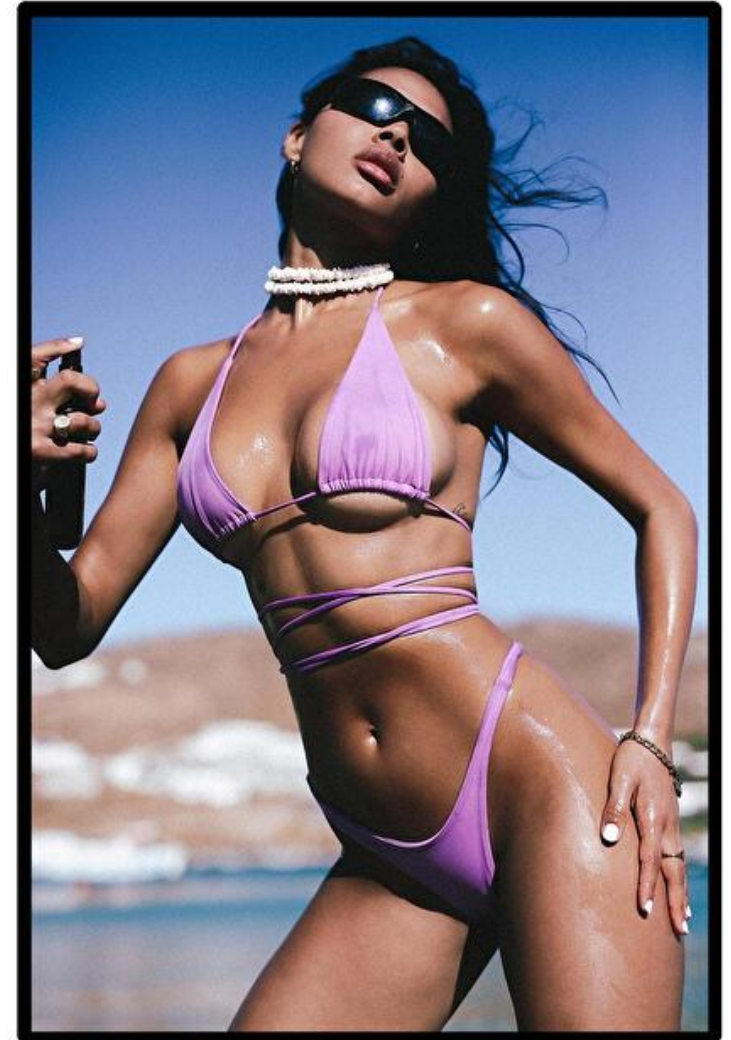

Select

MODEL MANAGEMENT

1400 Alton Rd Suite 103, Miami Beach, 33139, Florida, United States

Phone: (305) 672-6342 Fax: (305) 672-1749 Email: info.miami@selectmodel.com Website: <https://www.selectmodel.com/>

Julyana Soares

Height 175cm / 5' 9.0"

Size EU/US 32 / 2

Bust 86cm / 34"

Waist 61cm / 24"

Hips 89cm / 35"

Shoes EU/US/UK 38 / 7.5 / 5

Eyes Brown

Hair Brown

Cup C