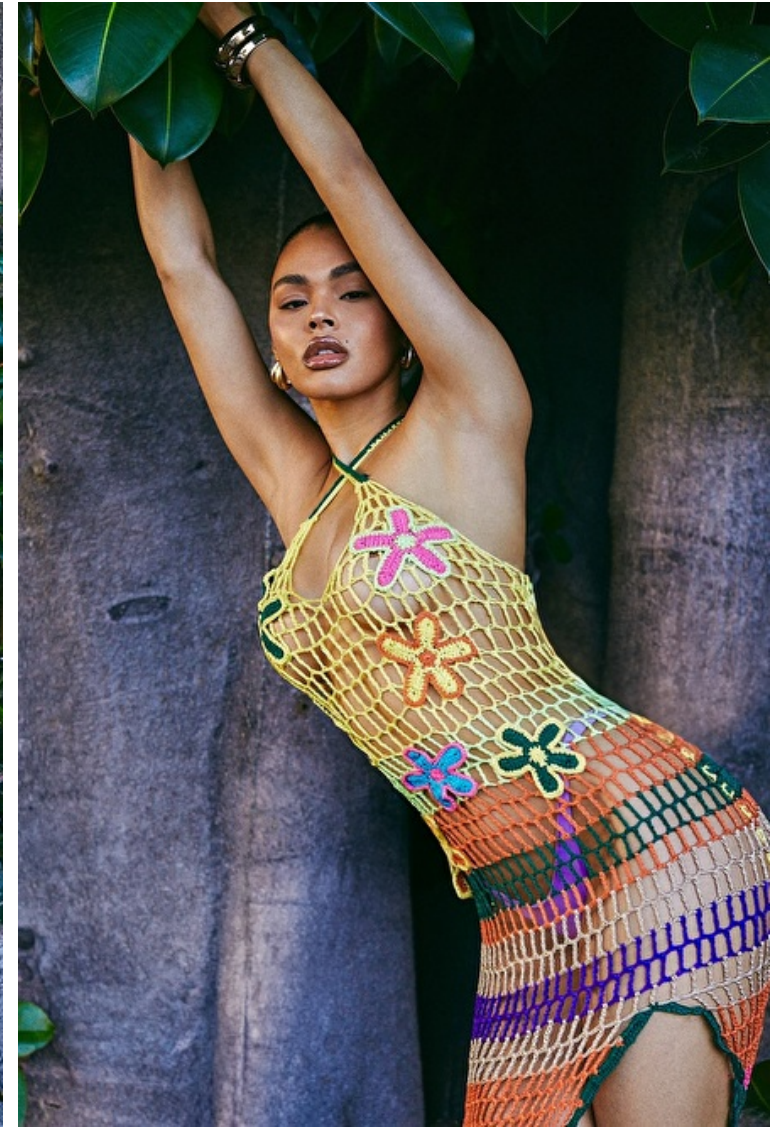

Select

MODEL MANAGEMENT

1400 Alton Rd Suite 103, Miami Beach, 33139, Florida, United States

Phone: (305) 672-6342 Fax: (305) 672-1749 Email: info.miami@selectmodel.com Website: <https://www.selectmodel.com/>

Julyana Soares

Height 175cm / 5' 9.0"

Size EU/US 32 / 2

Bust 86cm / 34"

Waist 61cm / 24"

Hips 89cm / 35"

Shoes EU/US/UK 38 / 7.5 / 5

Eyes Brown

Hair Brown

Cup C