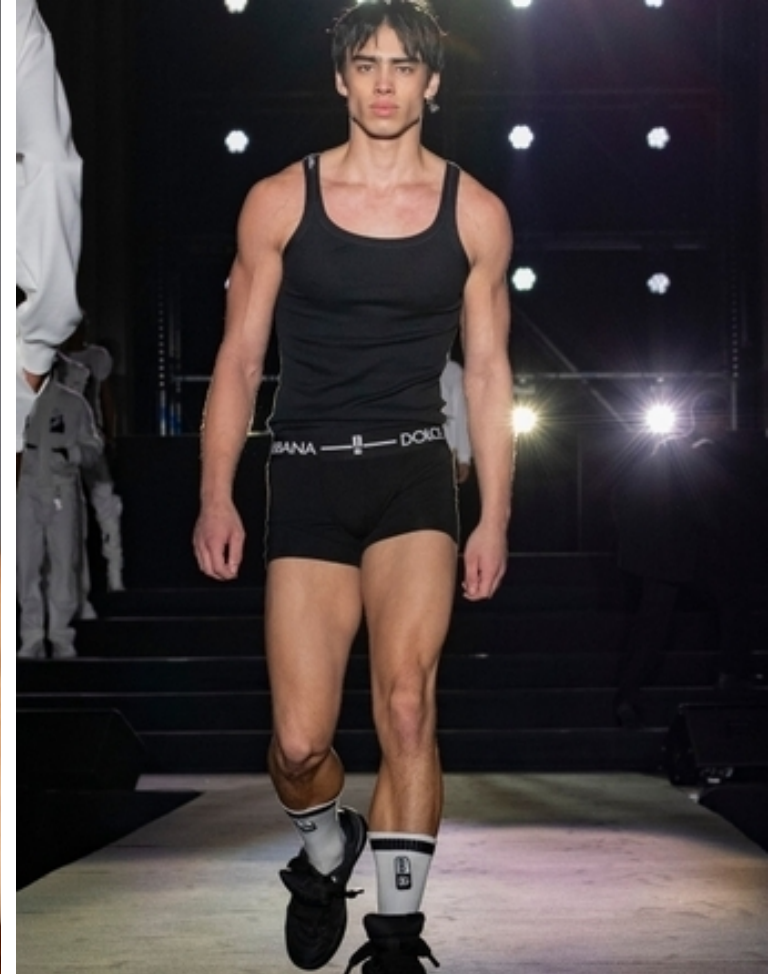

Select

MODEL MANAGEMENT

1400 Alton Rd Suite 103, Miami Beach, 33139, Florida, United States

Phone: (305) 672-6342 Fax: (305) 672-1749 Email: info.miami@selectmodel.com Website: <https://www.selectmodel.com/>

Kai Chin

Height 187cm / 6' 1.5"

Waist 75cm / 29.5"

Shoes EU/US/UK 44 / 11 / 9.5

Eyes Brown

Hair Black

Inseam 84cm / 33"

Neck 41cm / 16"

Sleeve 60cm / 23.5"

Suit size 48cm / 38"