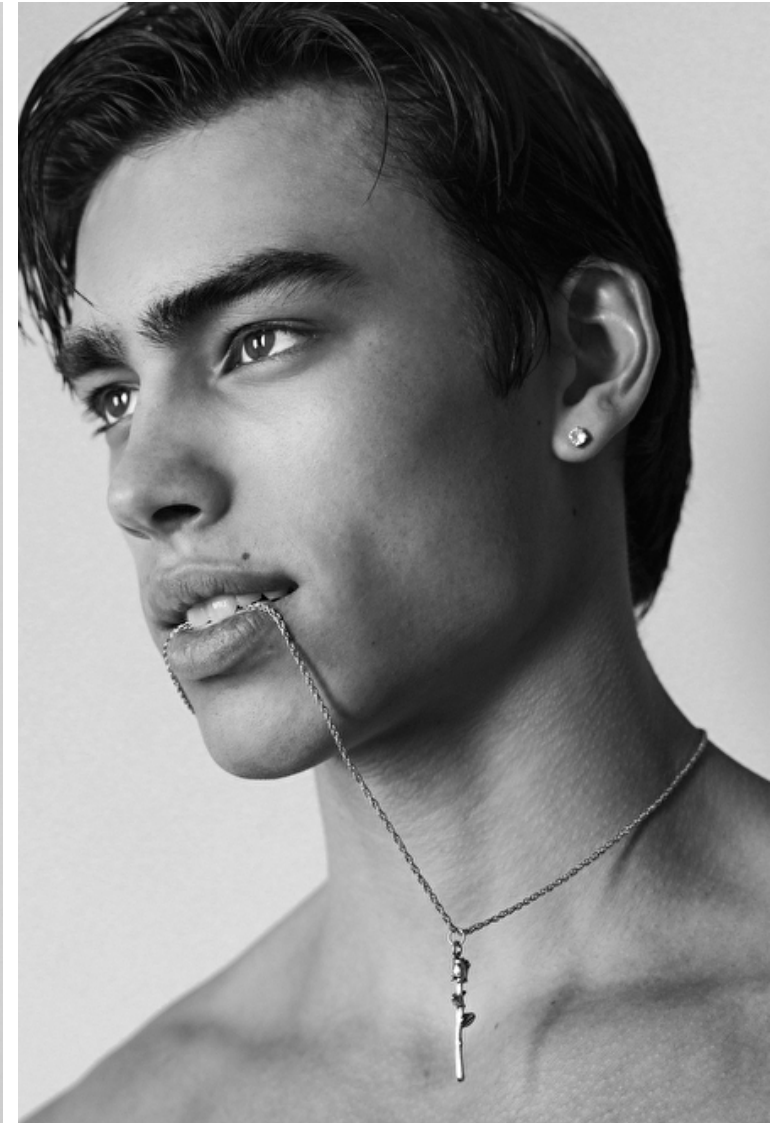

Select

MODEL MANAGEMENT

1400 Alton Rd Suite 103, Miami Beach, 33139, Florida, United States

Phone: (305) 672-6342 Fax: (305) 672-1749 Email: info.miami@selectmodel.com Website: <https://www.selectmodel.com/>

Kai Chin

Height 187cm / 6' 1.5"

Waist 75cm / 29.5"

Shoes EU/US/UK 44 / 11 / 9.5

Eyes Brown

Hair Black

Inseam 84cm / 33"

Neck 41cm / 16"

Sleeve 60cm / 23.5"

Suit size 48cm / 38"