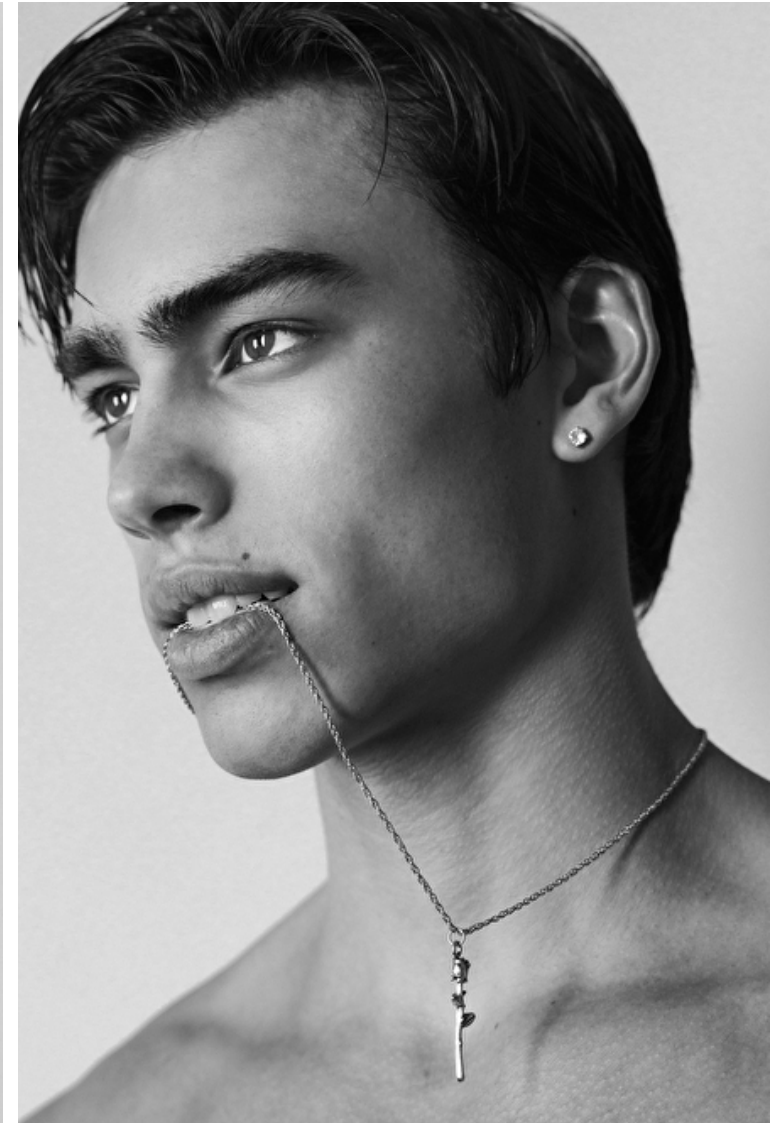

Select

MODEL MANAGEMENT

1400 Alton Rd Suite 103, Miami Beach, 33139, Florida, United States

Phone: (305) 672-6342 Fax: (305) 672-1749 Email: info.miami@selectmodel.com Website: <https://www.selectmodel.com/>

Kai Chin

Height 187cm / 6' 1.5"

Waist 75cm / 29.5"

Shoes EU/US/UK 44 / 11 / 9.5

Eyes Brown

Hair Black

Inseam 84cm / 33"

Neck 41cm / 16"

Sleeve 60cm / 23.5"

Suit size 48cm / 38"