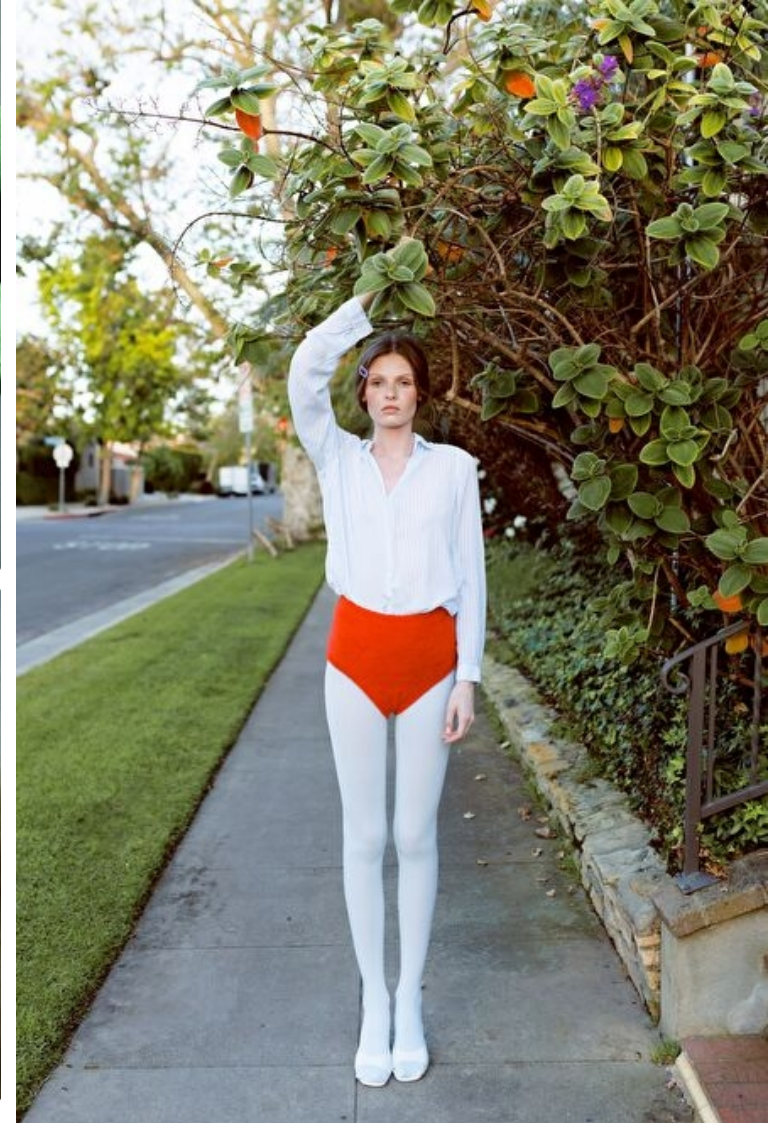

Select

MODEL MANAGEMENT

1400 Alton Rd Suite 103, Miami Beach, 33139, Florida, United States

Phone: (305) 672-6342 Fax: (305) 672-1749 Email: info.miami@selectmodel.com Website: <https://www.selectmodel.com/>

Kailey Huff

Height 173cm / 5' 8.0"

Size EU/US 32 / 2

Bust 74cm / 29"

Waist 61cm / 24"

Hips 86cm / 34"

Shoes EU/US/UK 40.5 / 9.5 / 7

Eyes Blue

Hair Dark blond

Location IL