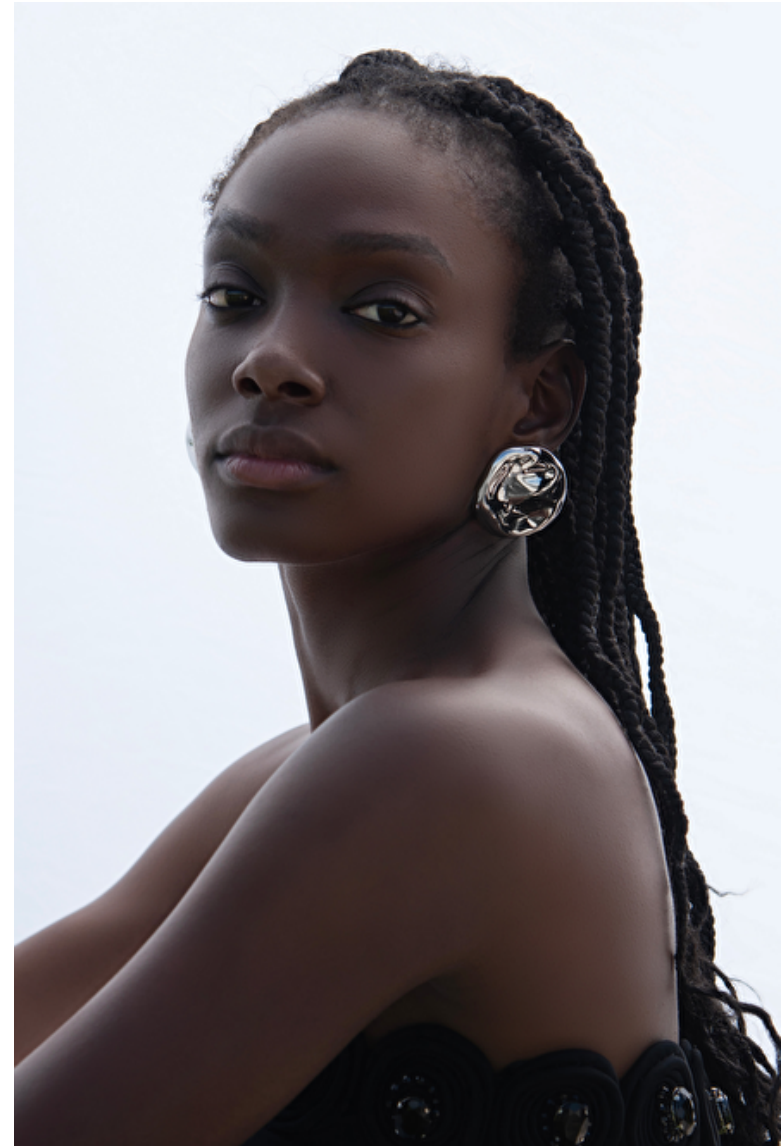

Kamri

Height 180cm / 5' 11.0"

Bust 76cm / 30"

Waist 62cm / 24.5"

Hips 89cm / 35"

Shoes EU/US/UK 38.5 / 7.5 / 5

Eyes Brown

Hair Black