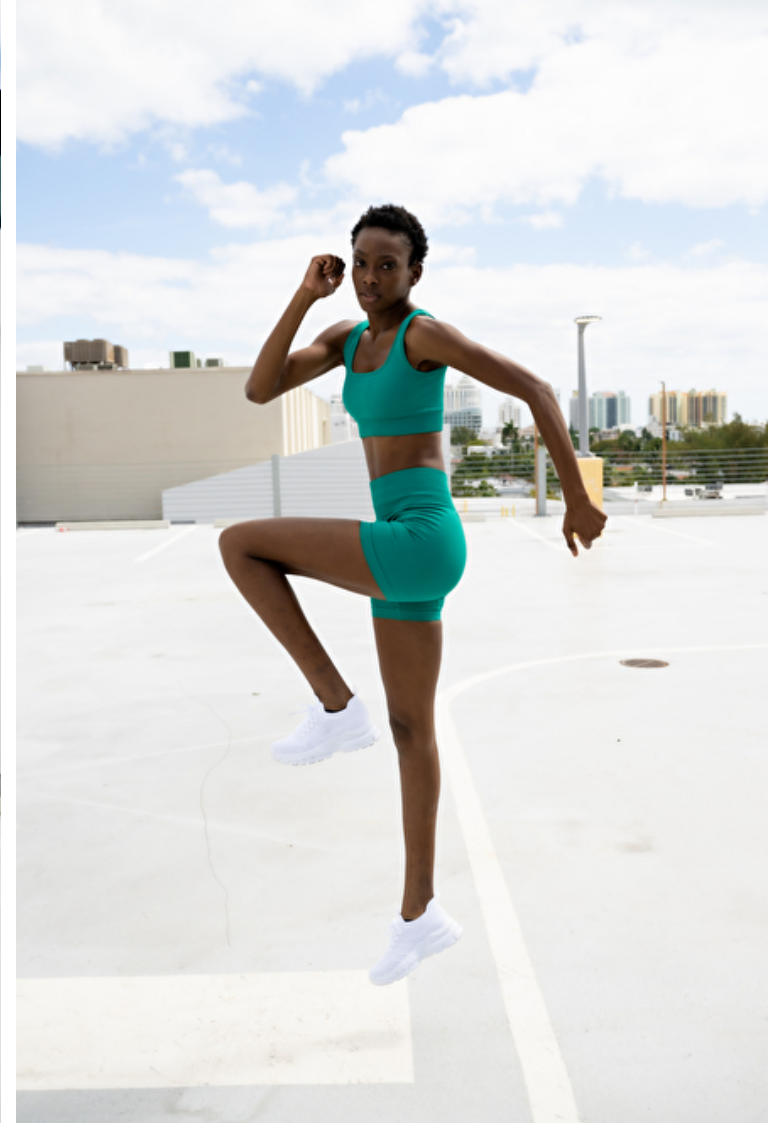

Kamri

Height 180cm / 5' 11.0"

Bust 76cm / 30"

Waist 62cm / 24.5"

Hips 89cm / 35"

Shoes EU/US/UK 38.5 / 7.5 / 5

Eyes Brown

Hair Black