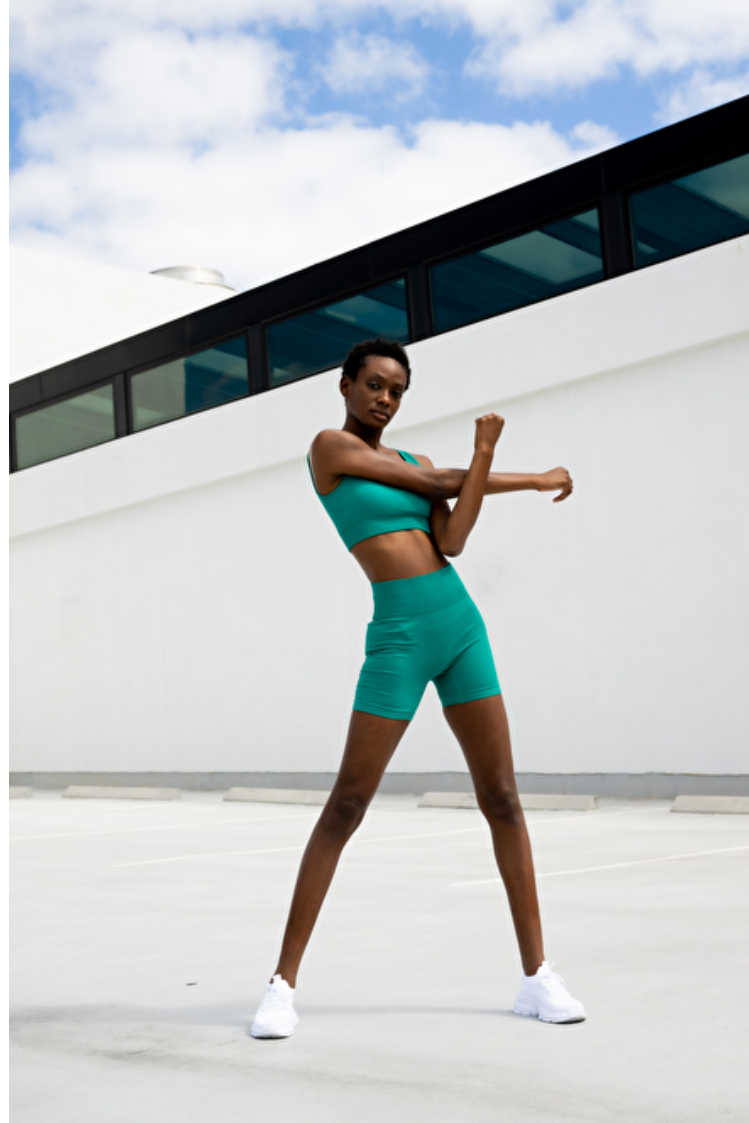

Kamri

Height 180cm / 5' 11.0"

Bust 76cm / 30"

Waist 62cm / 24.5"

Hips 89cm / 35"

Shoes EU/US/UK 38.5 / 7.5 / 5

Eyes Brown

Hair Black