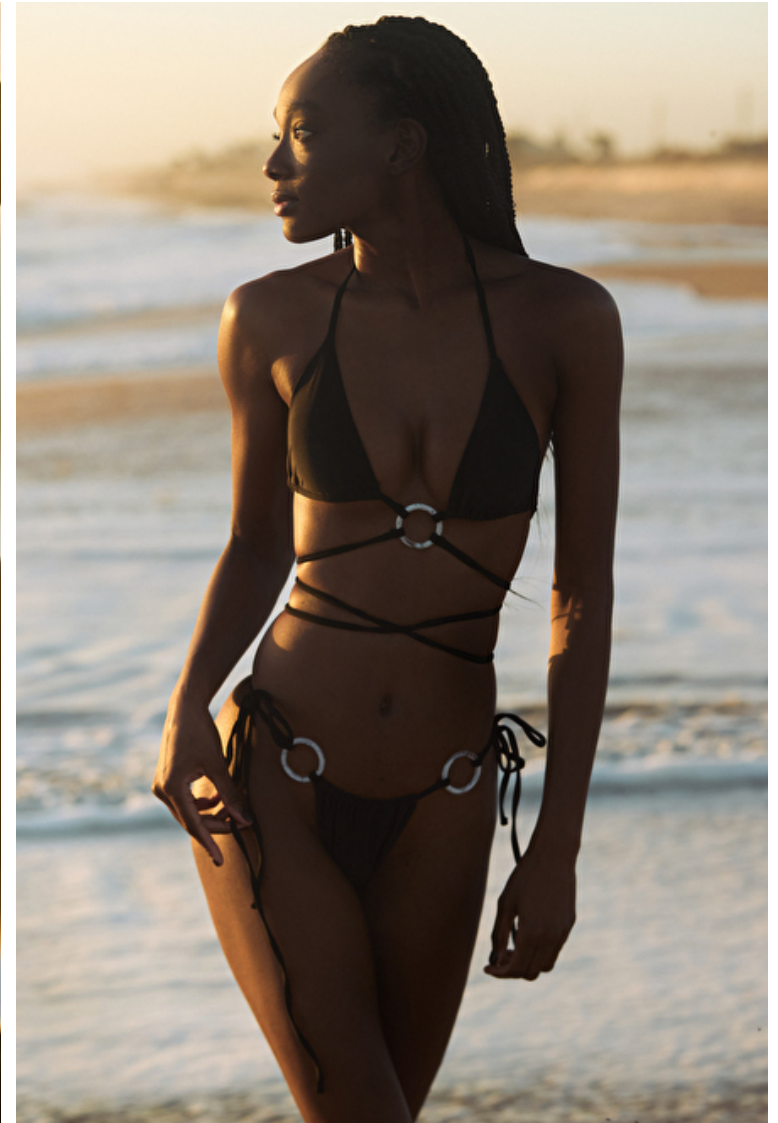

Kamri

Height 180cm / 5' 11.0"

Bust 76cm / 30"

Waist 62cm / 24.5"

Hips 89cm / 35"

Shoes EU/US/UK 38.5 / 7.5 / 5

Eyes Brown

Hair Black