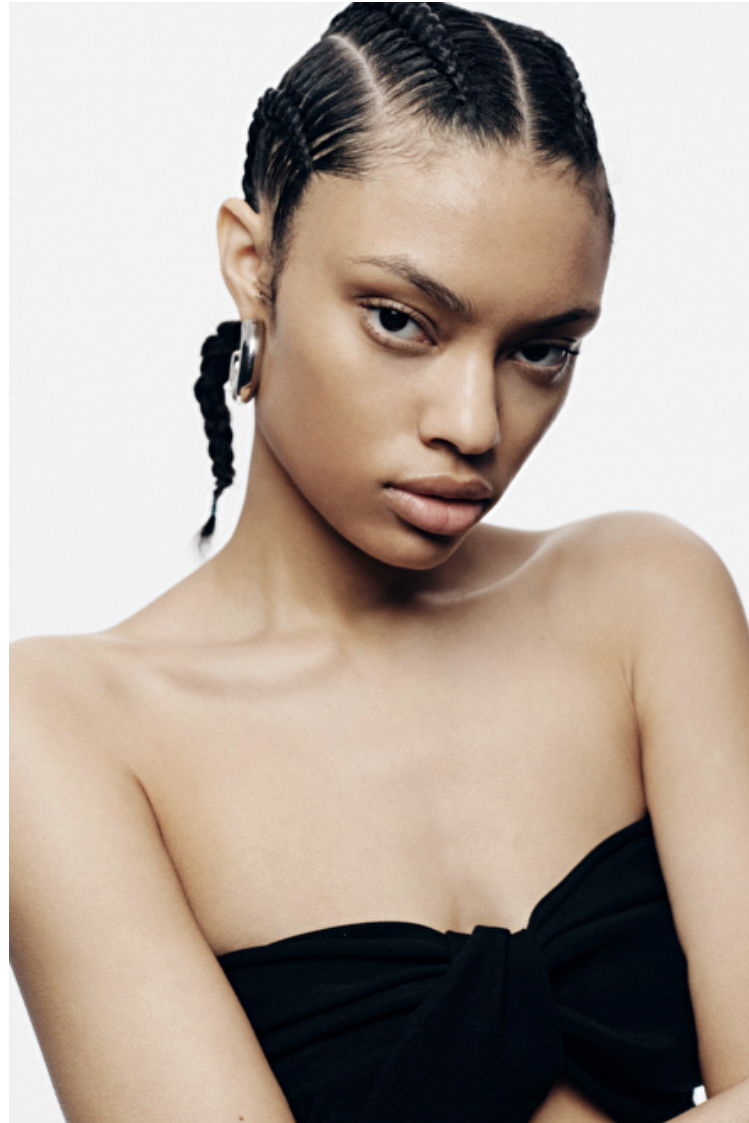

Select

MODEL MANAGEMENT

1400 Alton Rd Suite 103, Miami Beach, 33139, Florida, United States

Phone: (305) 672-6342 Fax: (305) 672-1749 Email: info.miami@selectmodel.com Website: <https://www.selectmodel.com/>

Kat McCreadie

Height 178cm / 5' 10.0"

Size EU/US 32 / 2

Bust 81cm / 32"

Waist 59cm / 23"

Hips 88cm / 34.5"

Shoes EU/US/UK 40.5 / 9.5 / 7

Eyes Brown

Hair Dark brown

Cup C