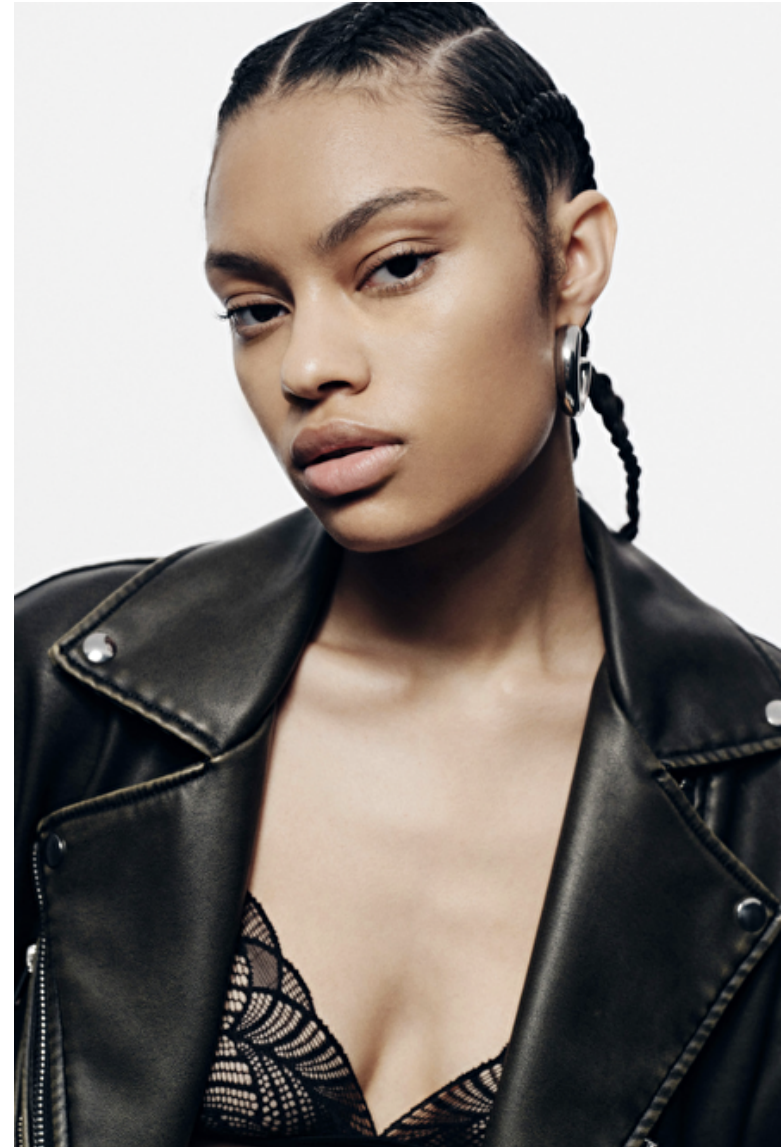

Select

MODEL MANAGEMENT

1400 Alton Rd Suite 103, Miami Beach, 33139, Florida, United States

Phone: (305) 672-6342 Fax: (305) 672-1749 Email: info.miami@selectmodel.com Website: <https://www.selectmodel.com/>

Kat McCreadie

Height 178cm / 5' 10.0"

Size EU/US 32 / 2

Bust 81cm / 32"

Waist 59cm / 23"

Hips 88cm / 34.5"

Shoes EU/US/UK 40.5 / 9.5 / 7

Eyes Brown

Hair Dark brown

Cup C