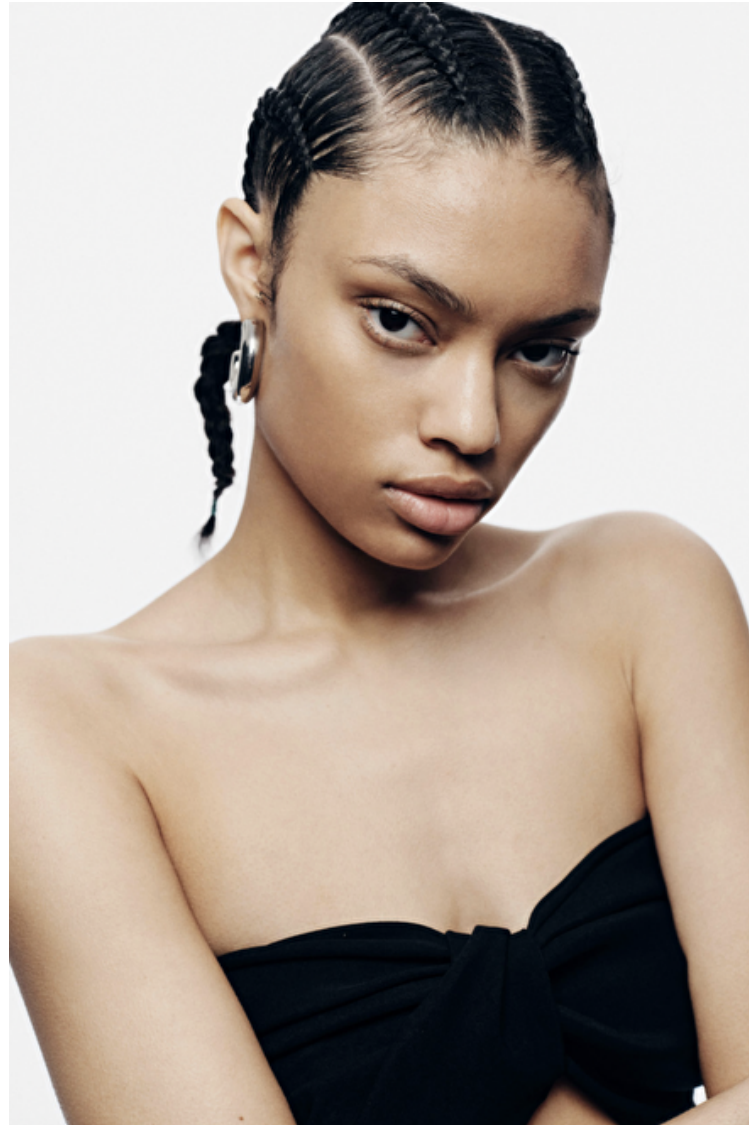

Select

MODEL MANAGEMENT

1400 Alton Rd Suite 103, Miami Beach, 33139, Florida, United States

Phone: (305) 672-6342 Fax: (305) 672-1749 Email: info.miami@selectmodel.com Website: <https://www.selectmodel.com/>

Kat McCreddie

Height 178cm / 5' 10.0"

Size EU/US 32 / 2

Bust 81cm / 32"

Waist 63cm / 25"

Hips 89cm / 35"

Shoes EU/US/UK 40.5 / 9.5 / 7

Eyes Brown

Hair Dark brown

Cup B