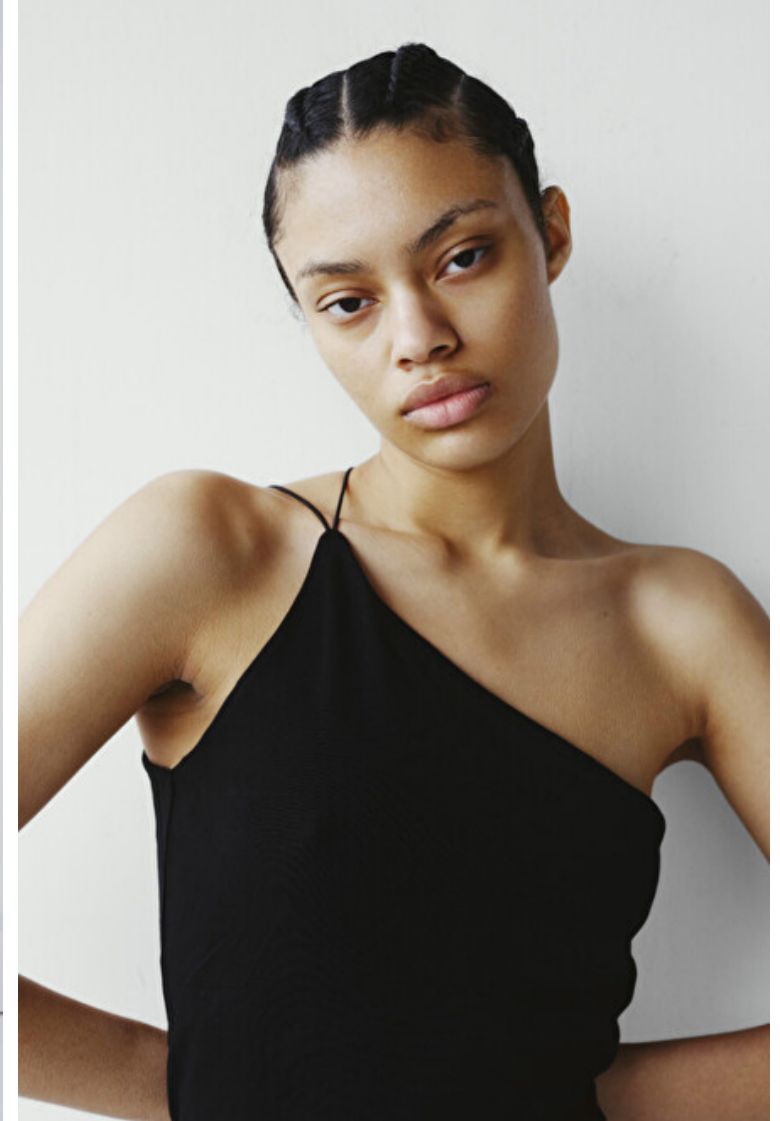

Select

MODEL MANAGEMENT

1400 Alton Rd Suite 103, Miami Beach, 33139, Florida, United States

Phone: (305) 672-6342 Fax: (305) 672-1749 Email: info.miami@selectmodel.com Website: <https://www.selectmodel.com/>

Kat McCreddie

Height 178cm / 5' 10.0"

Size EU/US 32 / 2

Bust 81cm / 32"

Waist 59cm / 23"

Hips 88cm / 34.5"

Shoes EU/US/UK 40.5 / 9.5 / 7

Eyes Brown

Hair Dark brown

Cup C