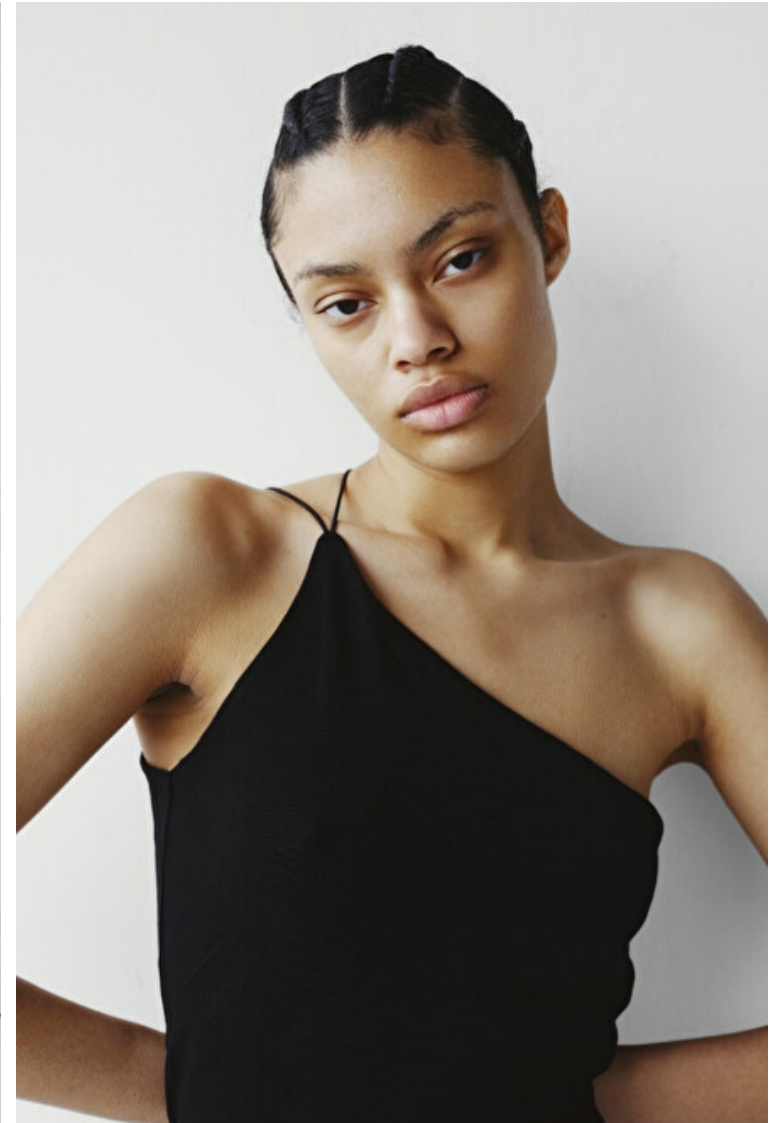

Select

MODEL MANAGEMENT

1400 Alton Rd Suite 103, Miami Beach, 33139, Florida, United States

Phone: (305) 672-6342 Fax: (305) 672-1749 Email: info.miami@selectmodel.com Website: <https://www.selectmodel.com/>

Kat McCreadie

Height 178cm / 5' 10.0"

Size EU/US 32 / 2

Bust 81cm / 32"

Waist 63cm / 25"

Hips 89cm / 35"

Shoes EU/US/UK 40.5 / 9.5 / 7

Eyes Brown

Hair Dark brown

Cup B