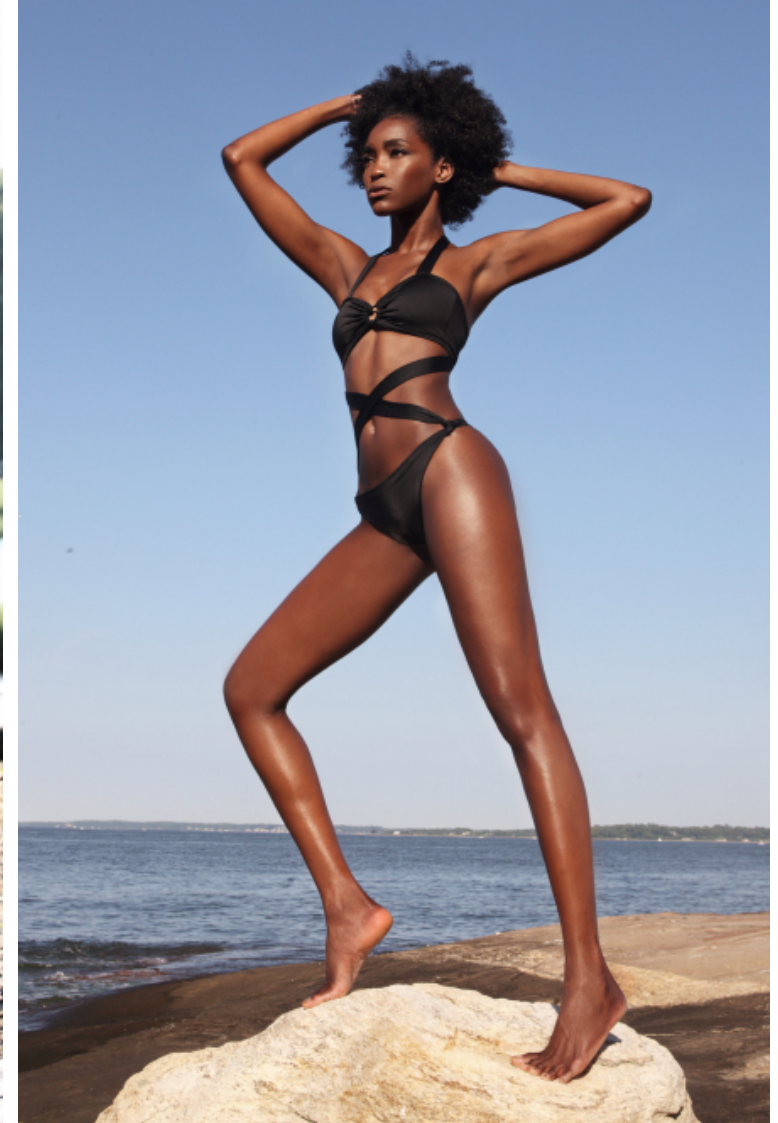

Select

MODEL MANAGEMENT

1400 Alton Rd Suite 103, Miami Beach, 33139, Florida, United States

Phone: (305) 672-6342 Fax: (305) 672-1749 Email: info.miami@selectmodel.com Website: <https://www.selectmodel.com/>

Katy Carola

Height 178cm / 5' 10.0"

Bust 81cm / 32"

Waist 61cm / 24"

Hips 93cm / 36.5"

Shoes EU/US/UK 40 / 9 / 7

Eyes Brown

Hair Black

Cup B