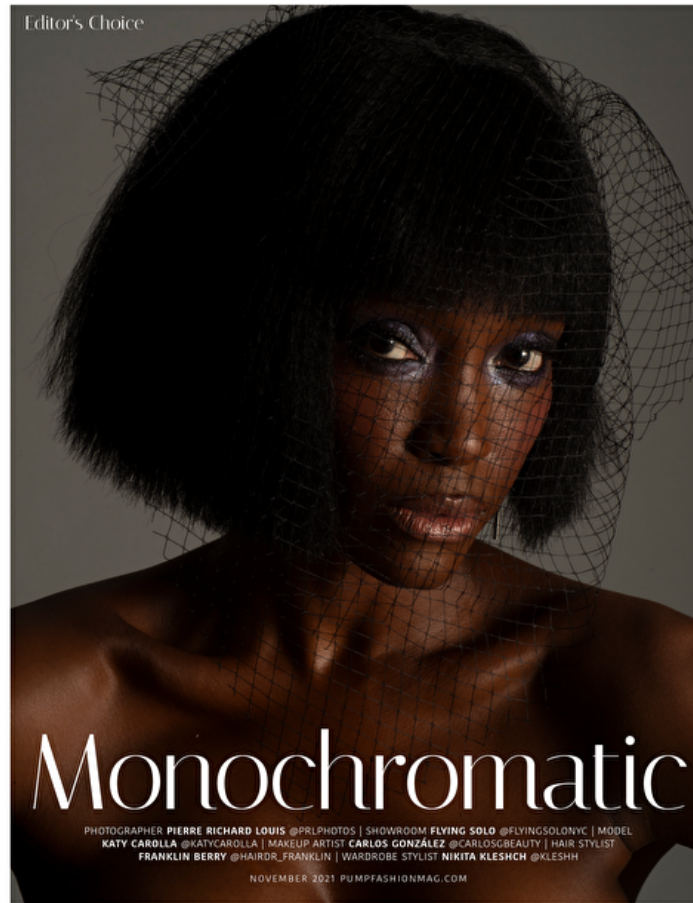

Select

MODEL MANAGEMENT

1400 Alton Rd Suite 103, Miami Beach, 33139, Florida, United States
Phone: (305) 672-6342 Fax: (305) 672-1749 Email: info.miami@selectmodel.com Website: https://www.selectmodel.com/

Katy Carola

Height 178cm / 5' 10.0"

Bust 81cm / 32"

Waist 61cm / 24"

Hips 93cm / 36.5"

Shoes EU/US/UK 40 / 9 / 7

Eyes Brown

Hair Black

Cup B