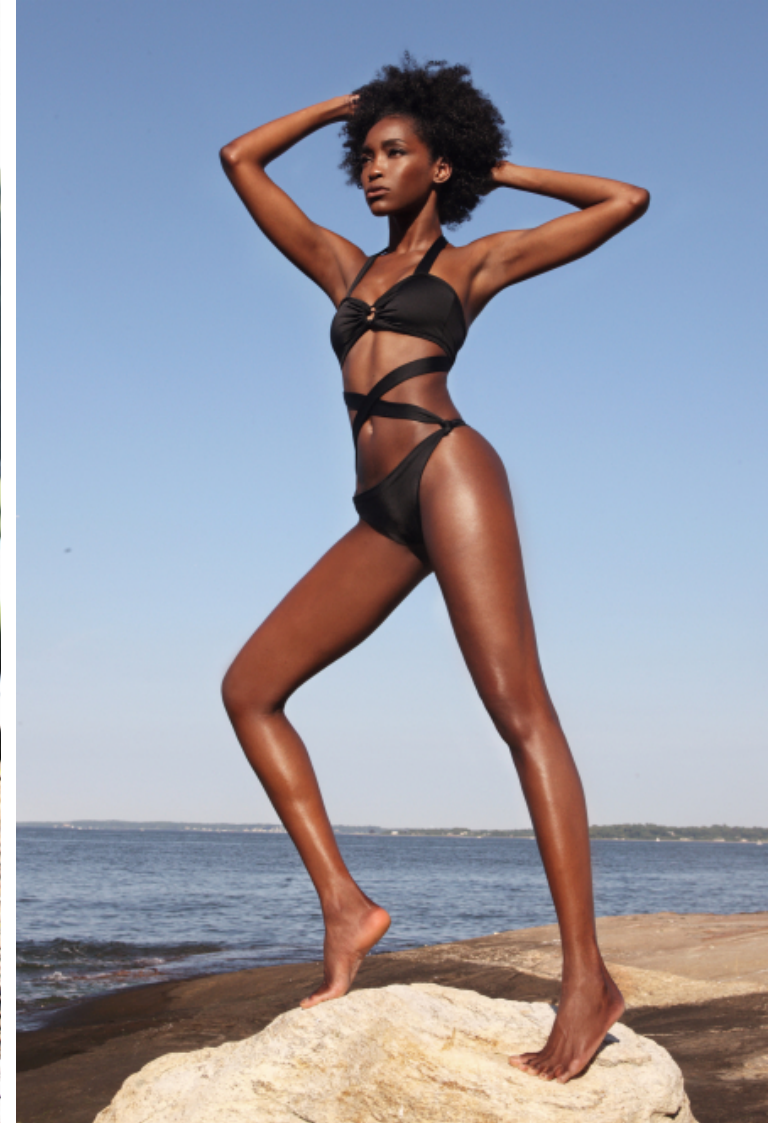

Select

MODEL MANAGEMENT

1400 Alton Rd Suite 103, Miami Beach, 33139, Florida, United States

Phone: (305) 672-6342 Fax: (305) 672-1749 Email: info.miami@selectmodel.com Website: <https://www.selectmodel.com/>

Katy Carola

Height 178cm / 5' 10.0"

Bust 81cm / 32"

Waist 61cm / 24"

Hips 93cm / 36.5"

Shoes EU/US/UK 40 / 9 / 7

Eyes Brown

Hair Black

Cup B