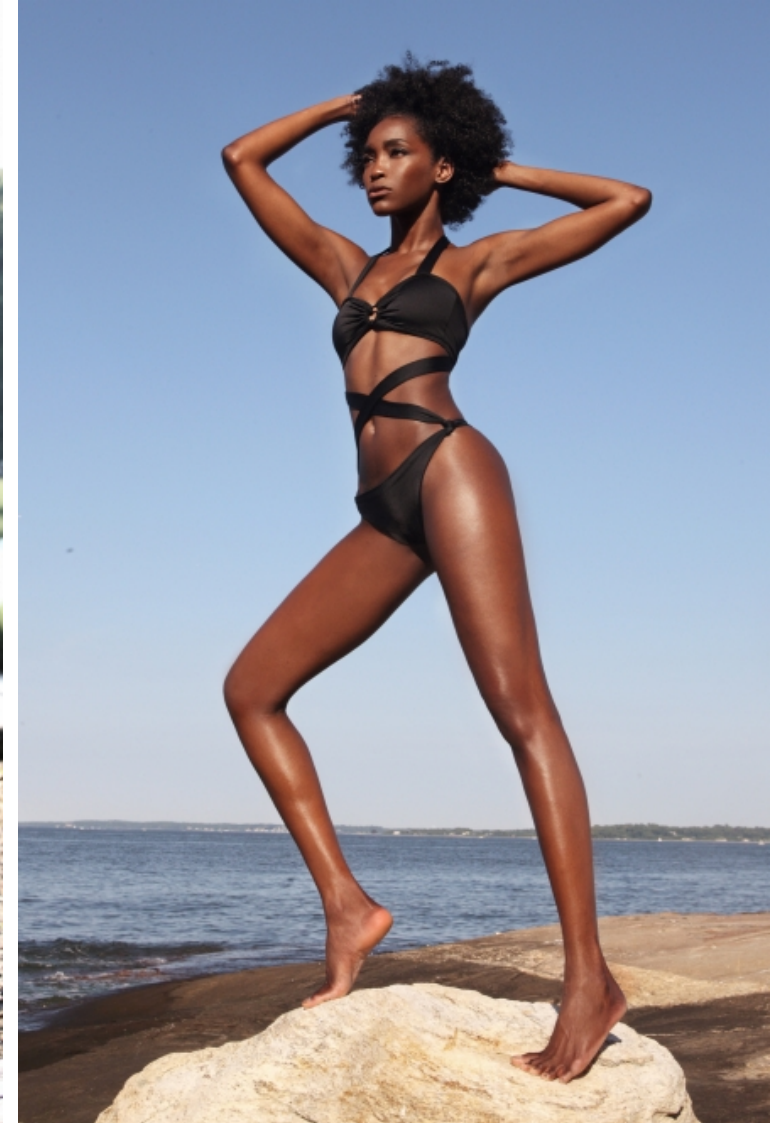

Select

MODEL MANAGEMENT

1400 Alton Rd Suite 103, Miami Beach, 33139, Florida, United States

Phone: (305) 672-6342 Fax: (305) 672-1749 Email: info.miami@selectmodel.com Website: <https://www.selectmodel.com/>

Katy Carola

Height 178cm / 5' 10.0"

Bust 81cm / 32"

Waist 61cm / 24"

Hips 93cm / 36.5"

Shoes EU/US/UK 40 / 9 / 7

Eyes Brown

Hair Black

Cup B