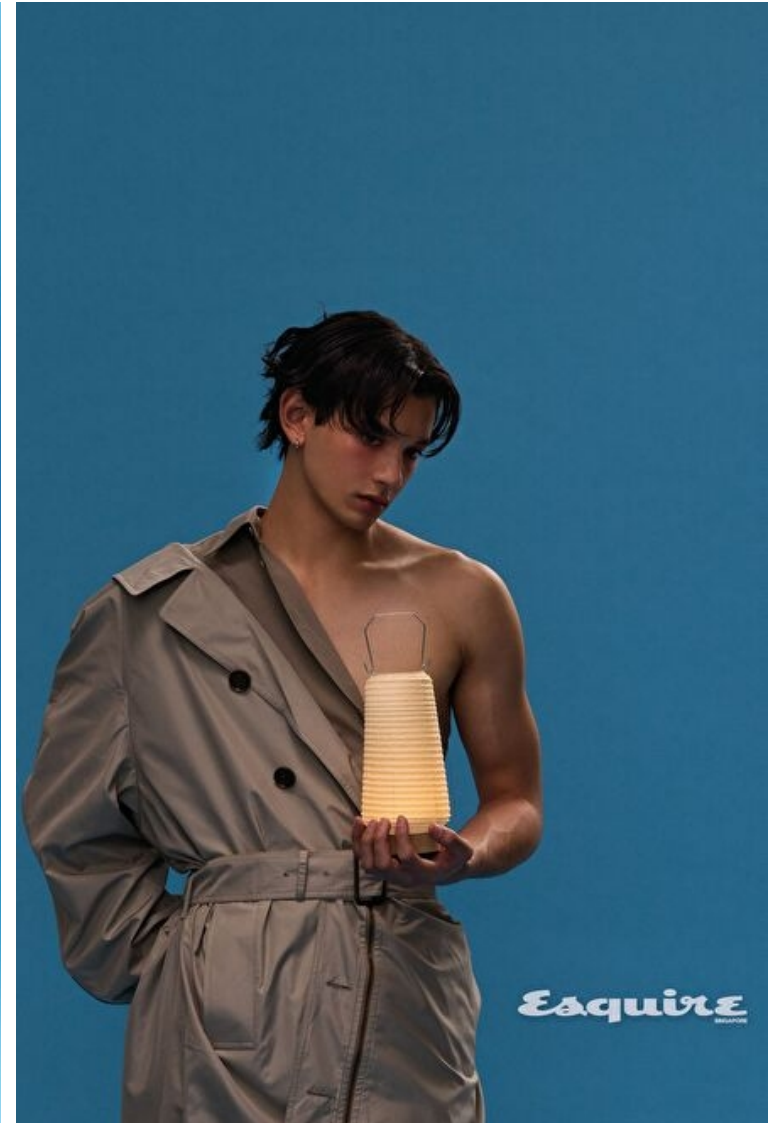

Kyle Dean

Height 187cm / 6' 1.5"

Waist 74cm / 29"

Shoes EU/US/UK 44 / 11 / 9.5

Eyes Brown

Hair Dark brown

Inseam 81cm / 32"

Sleeve 89cm / 35"