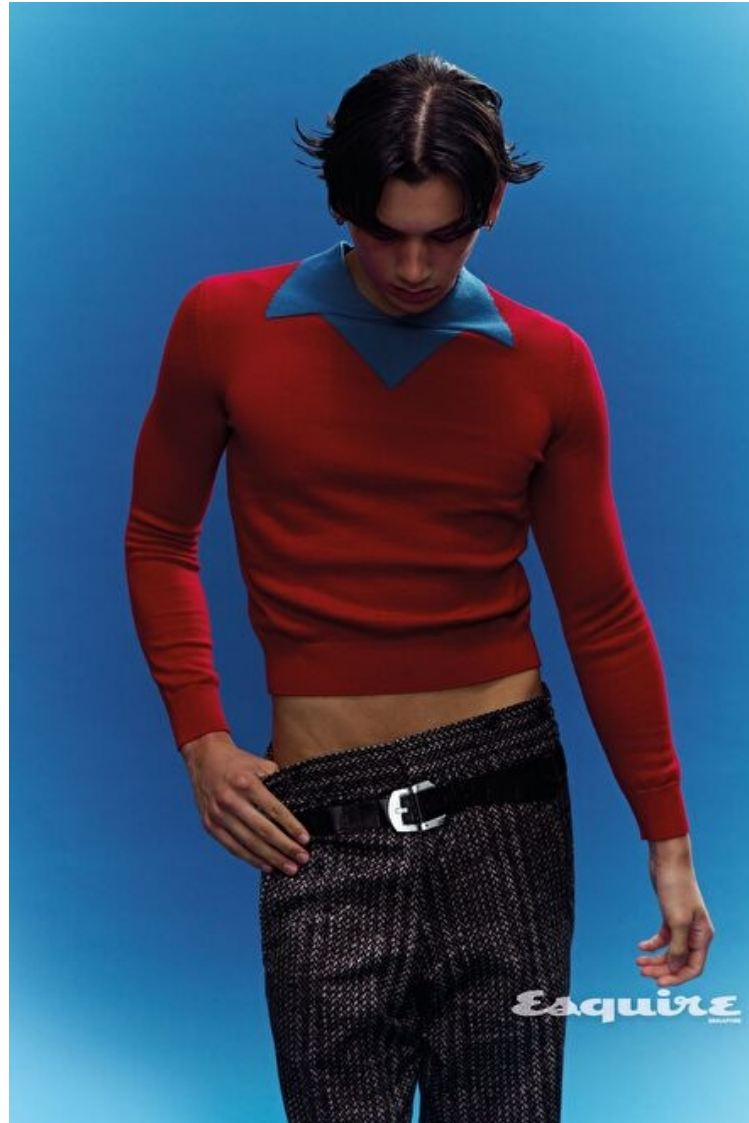

Kyle Dean

Height 187cm / 6' 1.5"

Waist 74cm / 29"

Shoes EU/US/UK 44 / 11 / 9.5

Eyes Brown

Hair Dark brown

Inseam 81cm / 32"

Sleeve 89cm / 35"