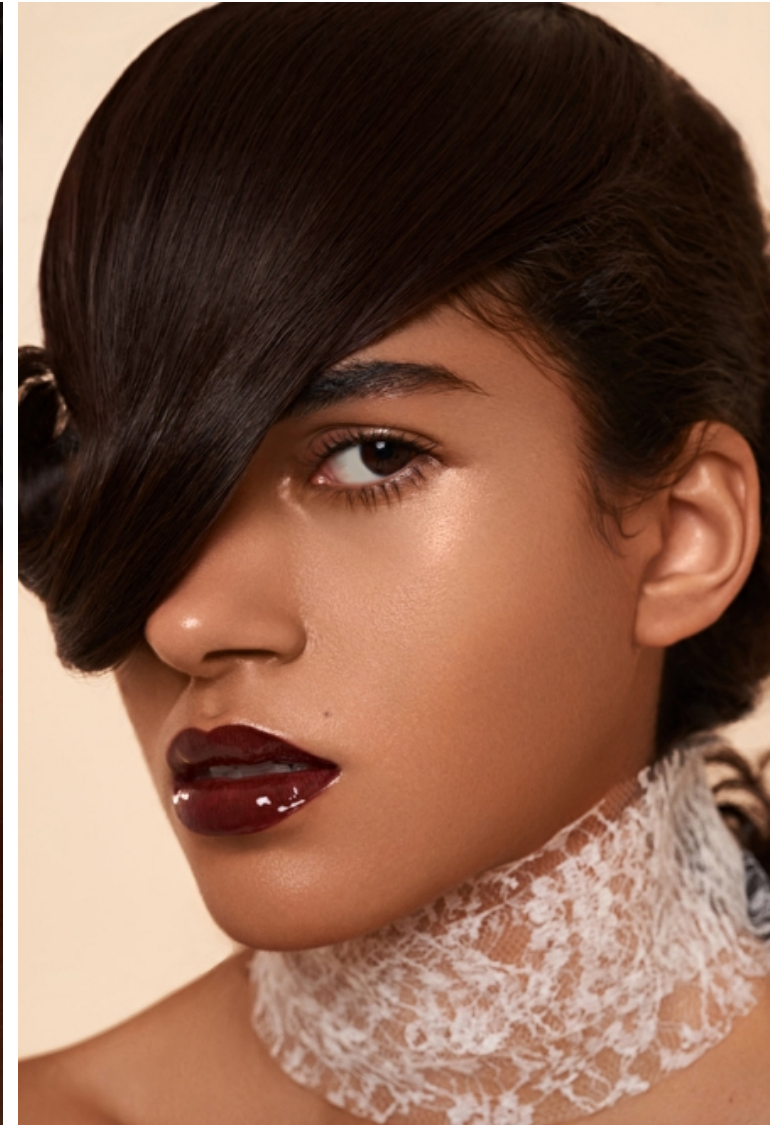

Select

MODEL MANAGEMENT

1400 Alton Rd Suite 103, Miami Beach, 33139, Florida, United States

Phone: (305) 672-6342 Fax: (305) 672-1749 Email: info.miami@selectmodel.com Website: <https://www.selectmodel.com/>

Laetitia Thalien

Height 174cm / 5' 8.5"

Bust 86cm / 34"

Waist 61cm / 24"

Hips 89cm / 35"

Shoes EU/US/UK 39 / 8 / 6

Eyes Brown

Hair Brown

Cup A/B

Location Paris