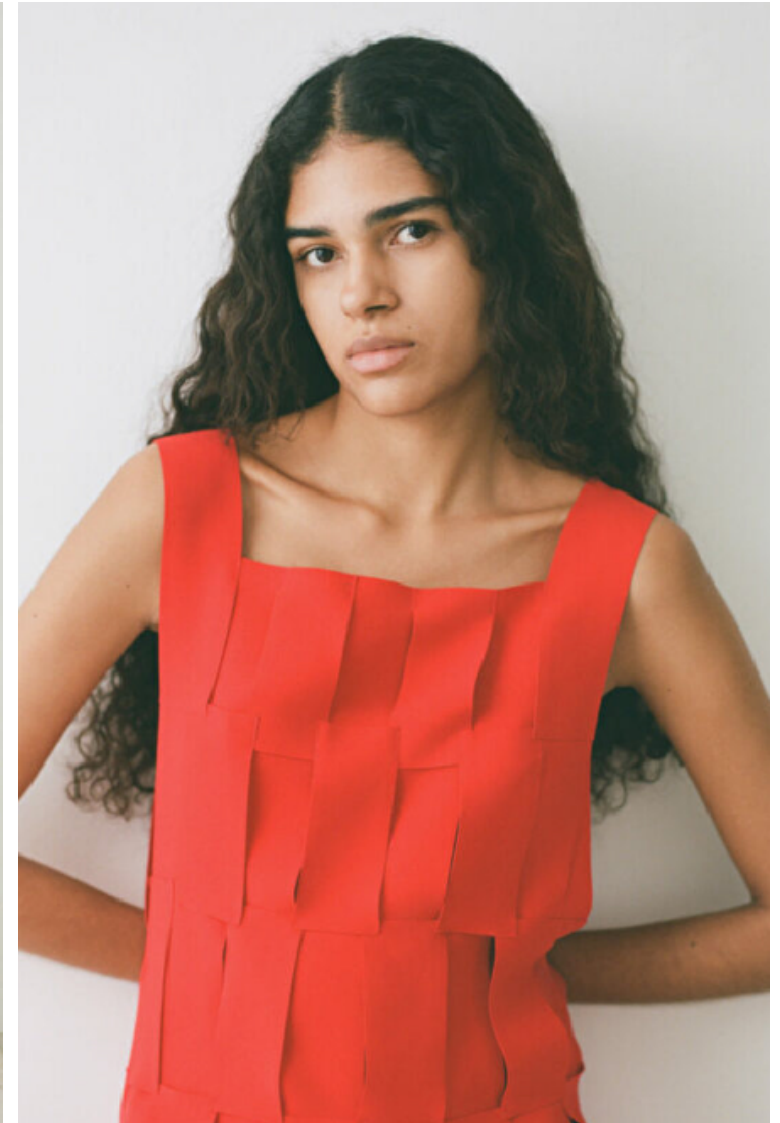

Laetitia Thalien

Height 174cm / 5' 8.5"

Bust 86cm / 34"

Waist 61cm / 24"

Hips 87cm / 34.5"

Shoes EU/US/UK 39 / 8 / 6

Eyes Brown

Hair Brown

Cup A/B

Location Paris