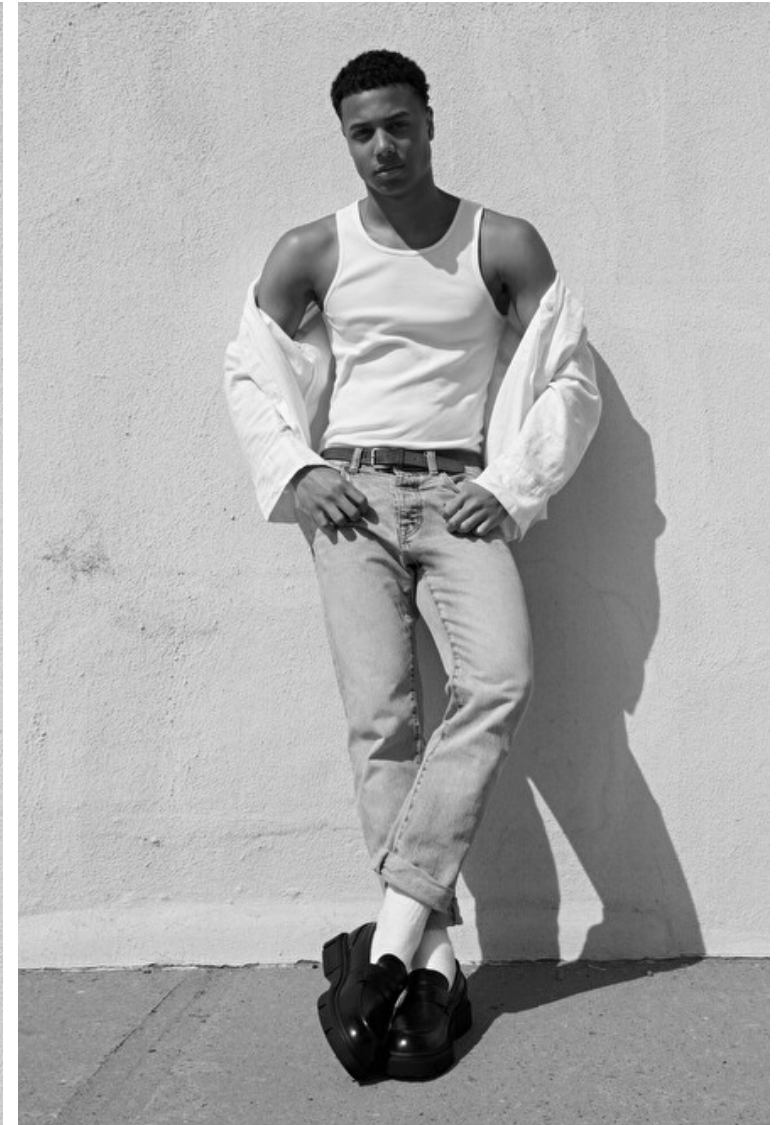

Select

MODEL MANAGEMENT

1400 Alton Rd Suite 103, Miami Beach, 33139, Florida, United States

Phone: (305) 672-6342 Fax: (305) 672-1749 Email: info.miami@selectmodel.com Website: <https://www.selectmodel.com/>

Landon

Height 185cm / 6' 1.0"

Chest 96cm / 38"

Waist 79cm / 31"

Shoes EU/US/UK 45 / 12 / 10.5

Eyes Hazel

Hair Brown

Inseam 86cm / 34"

Neck 37cm / 14.5"

Sleeve 81cm / 32"

Suit size 50cm / 40"

Suit cut Regular