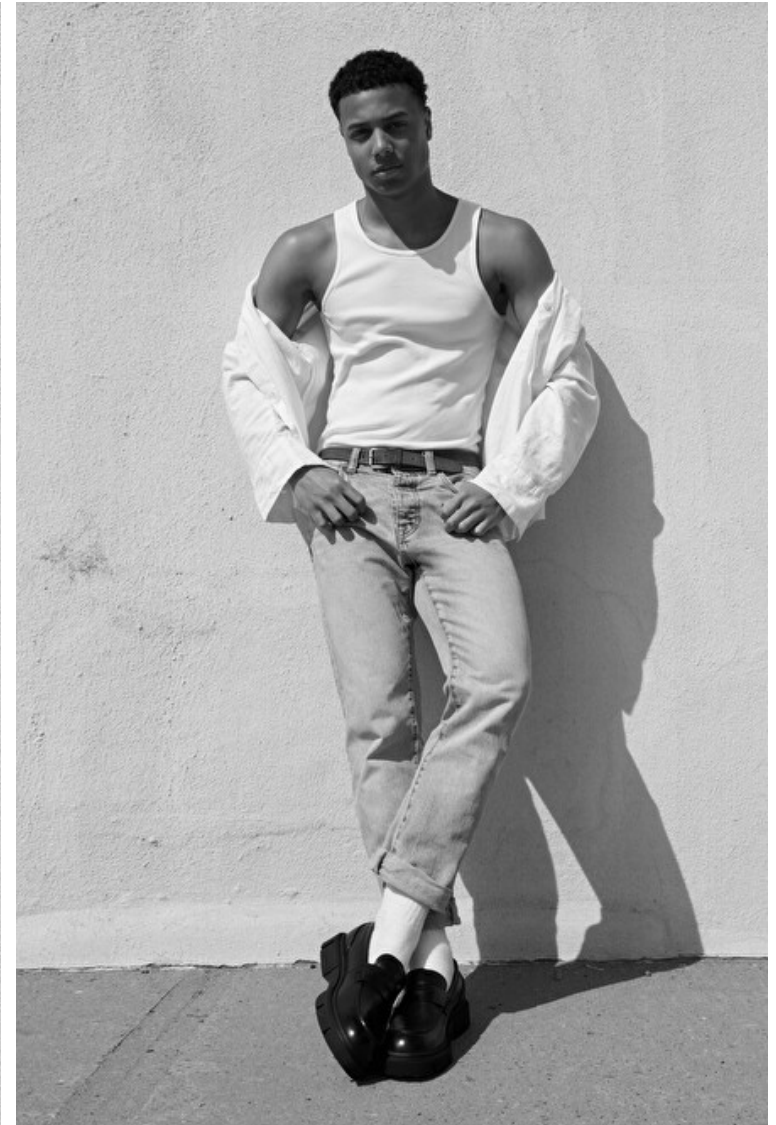

Select

MODEL MANAGEMENT

1400 Alton Rd Suite 103, Miami Beach, 33139, Florida, United States

Phone: (305) 672-6342 Fax: (305) 672-1749 Email: info.miami@selectmodel.com Website: <https://www.selectmodel.com/>

Landon

Height 185cm / 6' 1.0"

Chest 96cm / 38"

Waist 79cm / 31"

Shoes EU/US/UK 45 / 12 / 10.5

Eyes Hazel

Hair Brown

Inseam 86cm / 34"

Neck 37cm / 14.5"

Sleeve 81cm / 32"

Suit size 50cm / 40"

Suit cut Regular