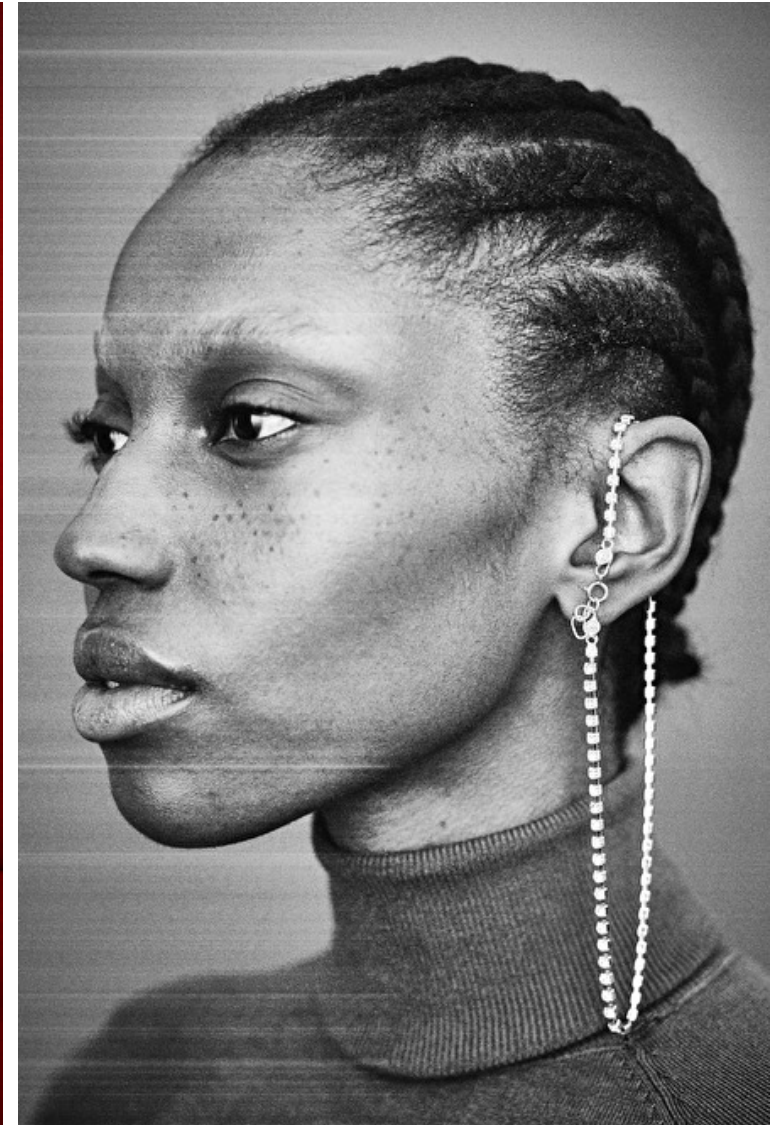

Select

MODEL MANAGEMENT

1400 Alton Rd Suite 103, Miami Beach, 33139, Florida, United States

Phone: (305) 672-6342 Fax: (305) 672-1749 Email: info.miami@selectmodel.com Website: <https://www.selectmodel.com/>

Laura Jacques

Height 180cm / 5' 11.0"

Size EU/US 32 / 2

Bust 86cm / 34"

Waist 64cm / 25"

Hips 89cm / 35"

Shoes EU/US/UK 41.5 / 10 / 8

Eyes Brown

Hair Brown