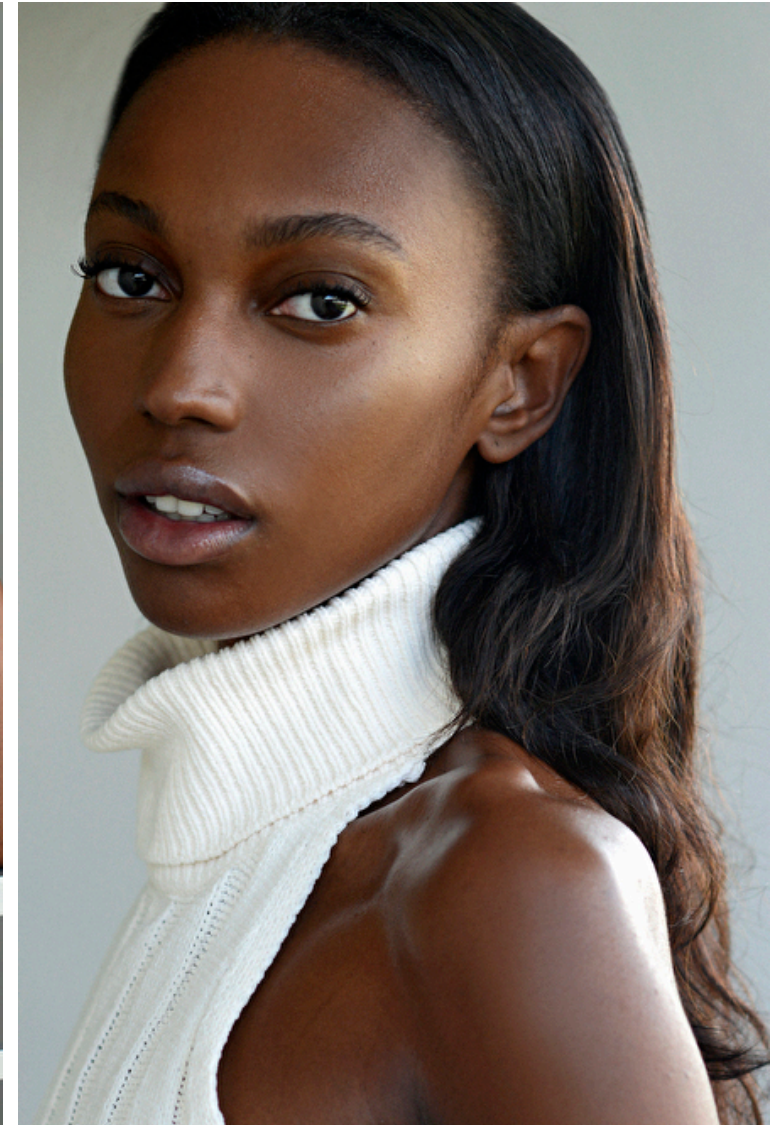

Select

MODEL MANAGEMENT

1400 Alton Rd Suite 103, Miami Beach, 33139, Florida, United States

Phone: (305) 672-6342 Fax: (305) 672-1749 Email: info.miami@selectmodel.com Website: <https://www.selectmodel.com/>

Laura Jacques

Height 180cm / 5' 11.0"

Size EU/US 32 / 2

Bust 86cm / 34"

Waist 64cm / 25"

Hips 89cm / 35"

Shoes EU/US/UK 41.5 / 10 / 8

Eyes Brown

Hair Brown