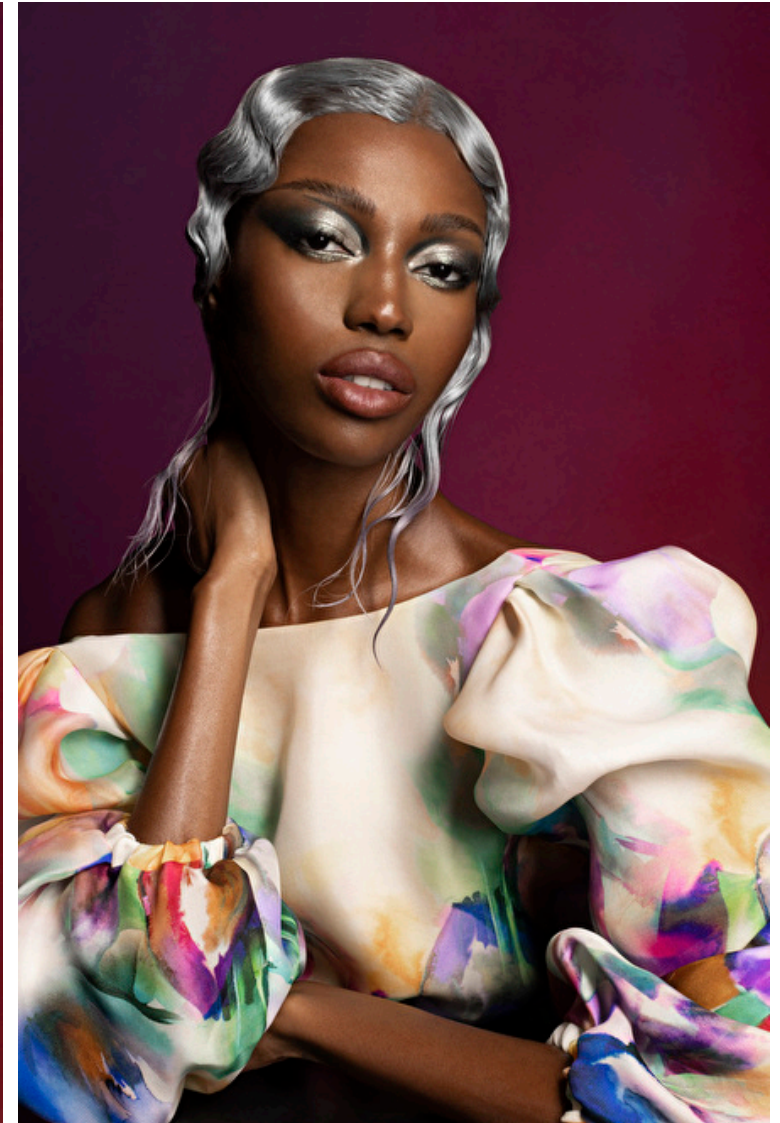

Select

MODEL MANAGEMENT

1400 Alton Rd Suite 103, Miami Beach, 33139, Florida, United States

Phone: (305) 672-6342 Fax: (305) 672-1749 Email: info.miami@selectmodel.com Website: <https://www.selectmodel.com/>

Laura Jacques

Height 180cm / 5' 11.0"

Size EU/US 32 / 2

Bust 86cm / 34"

Waist 64cm / 25"

Hips 89cm / 35"

Shoes EU/US/UK 41.5 / 10 / 8

Eyes Brown

Hair Brown