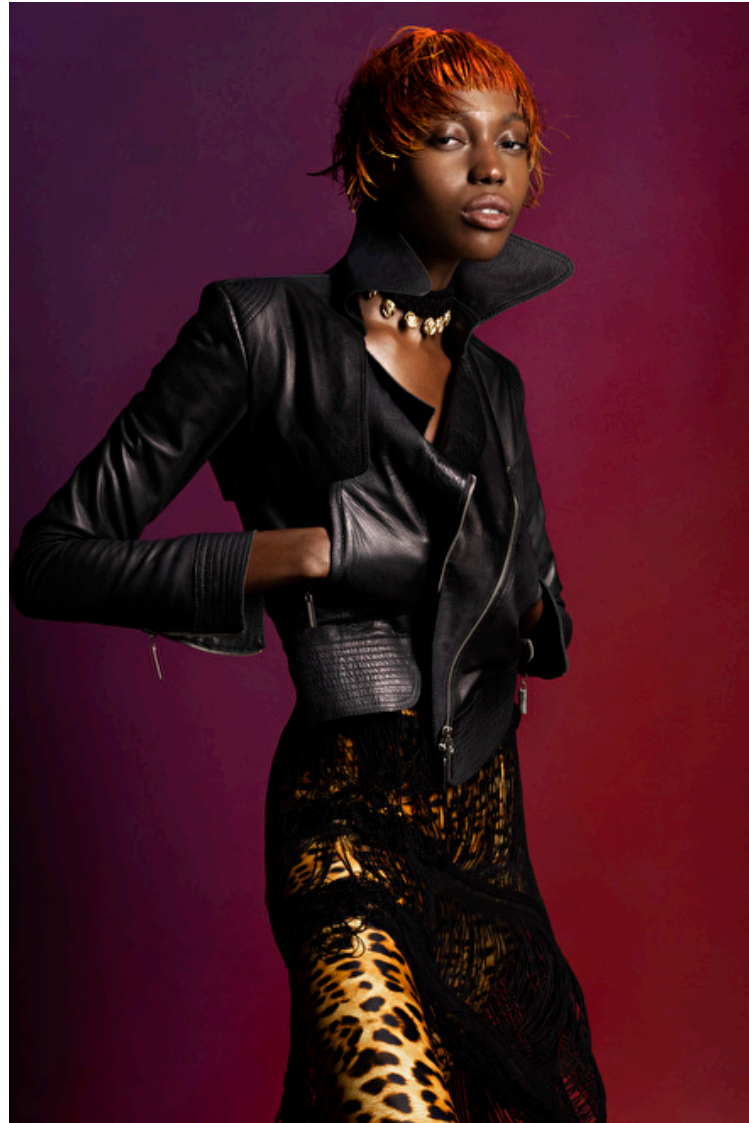

Select

MODEL MANAGEMENT

1400 Alton Rd Suite 103, Miami Beach, 33139, Florida, United States

Phone: (305) 672-6342 Fax: (305) 672-1749 Email: info.miami@selectmodel.com Website: <https://www.selectmodel.com/>

Laura Jacques

Height 180cm / 5' 11.0"

Size EU/US 32 / 2

Bust 86cm / 34"

Waist 64cm / 25"

Hips 89cm / 35"

Shoes EU/US/UK 41.5 / 10 / 8

Eyes Brown

Hair Brown