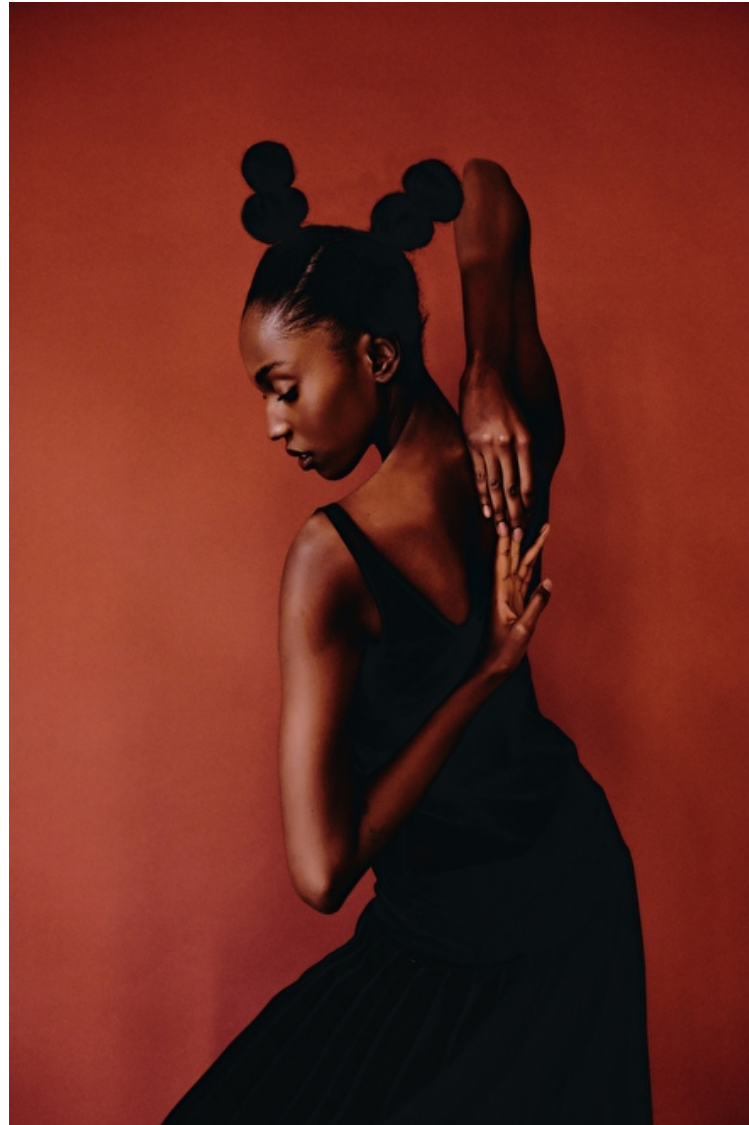

Select

MODEL MANAGEMENT

1400 Alton Rd Suite 103, Miami Beach, 33139, Florida, United States

Phone: (305) 672-6342 Fax: (305) 672-1749 Email: info.miami@selectmodel.com Website: <https://www.selectmodel.com/>

Laura Jacques

Height 180cm / 5' 11.0"

Size EU/US 32 / 2

Bust 86cm / 34"

Waist 64cm / 25"

Hips 89cm / 35"

Shoes EU/US/UK 41.5 / 10 / 8

Eyes Brown

Hair Brown