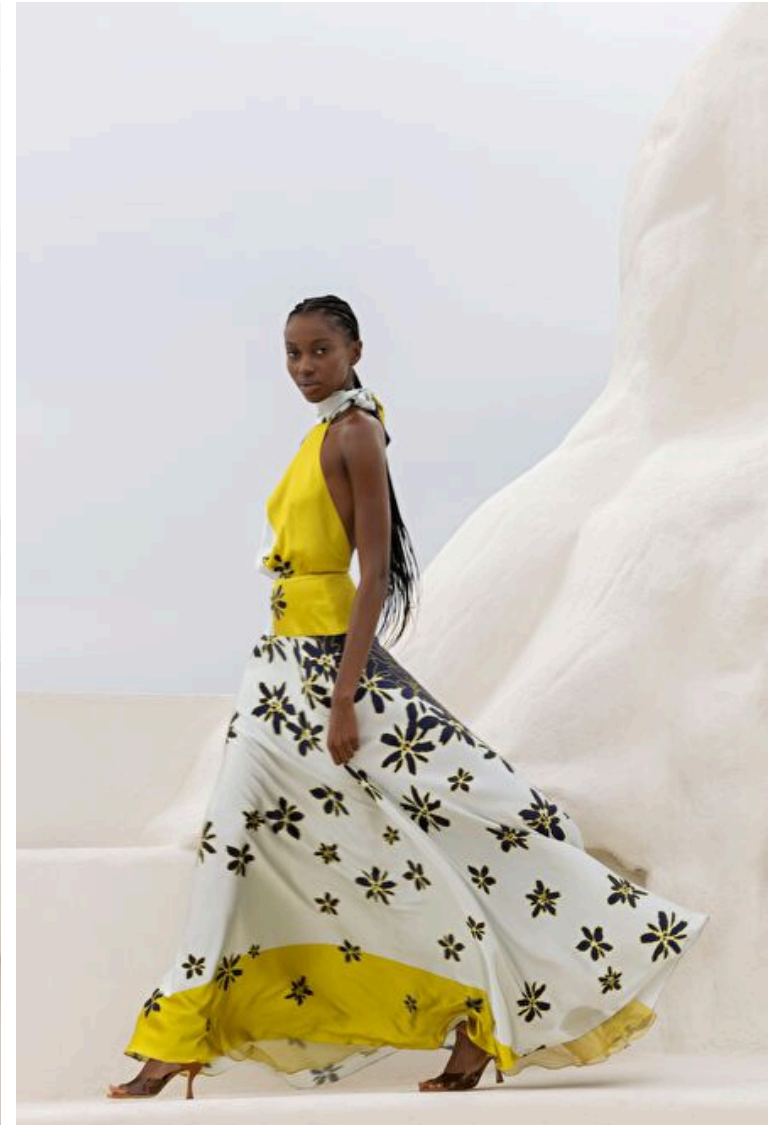

Select

MODEL MANAGEMENT

1400 Alton Rd Suite 103, Miami Beach, 33139, Florida, United States

Phone: (305) 672-6342 Fax: (305) 672-1749 Email: info.miami@selectmodel.com Website: <https://www.selectmodel.com/>

Laura Jacques

Height 180cm / 5' 11.0"

Size EU/US 32 / 2

Bust 86cm / 34"

Waist 64cm / 25"

Hips 89cm / 35"

Shoes EU/US/UK 41.5 / 10 / 8

Eyes Brown

Hair Brown